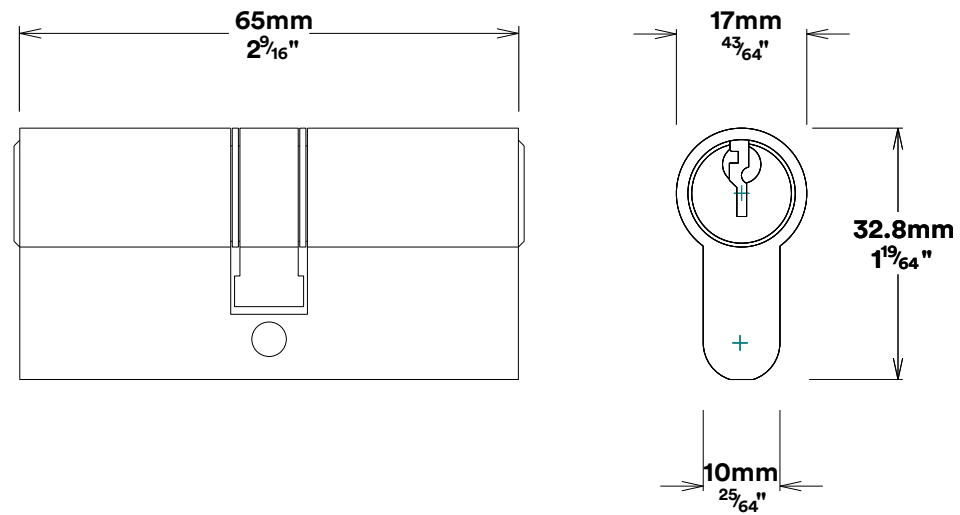

Door Lever Como Rectangular

iver

Euro Cylinder Key Key

iver

Mortice Lock Euro & Striker

Created for life.