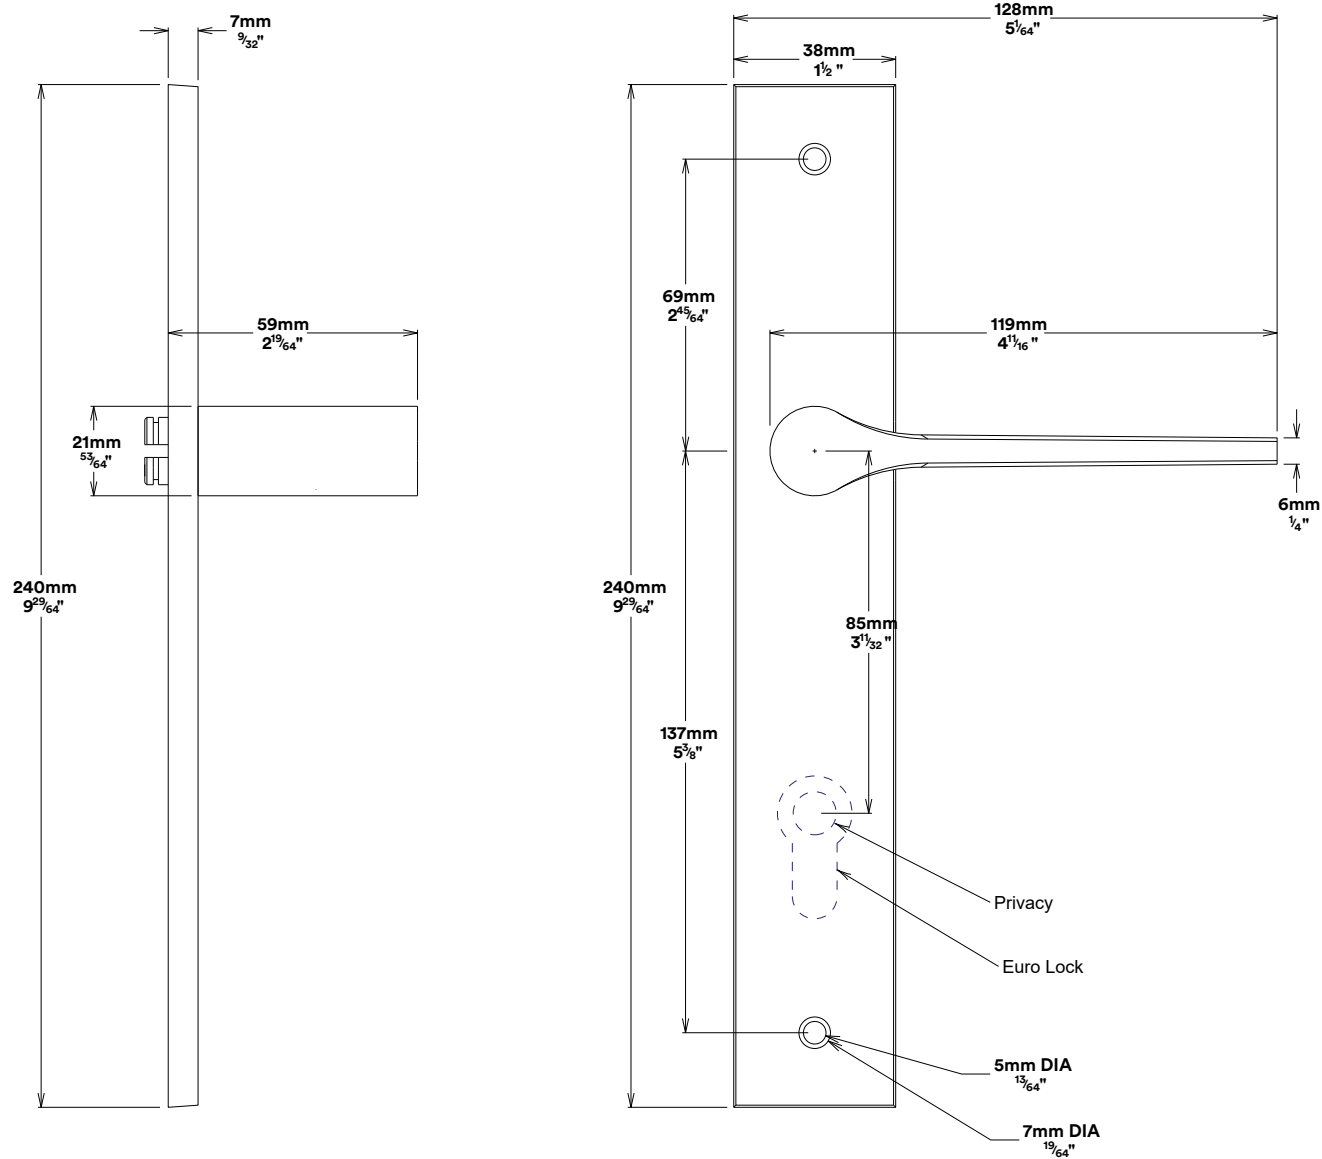

Door Lever Como Rectangular

iver

Euro Cylinder Key Key

iver

Mortice Lock Euro & Striker

Created for life.