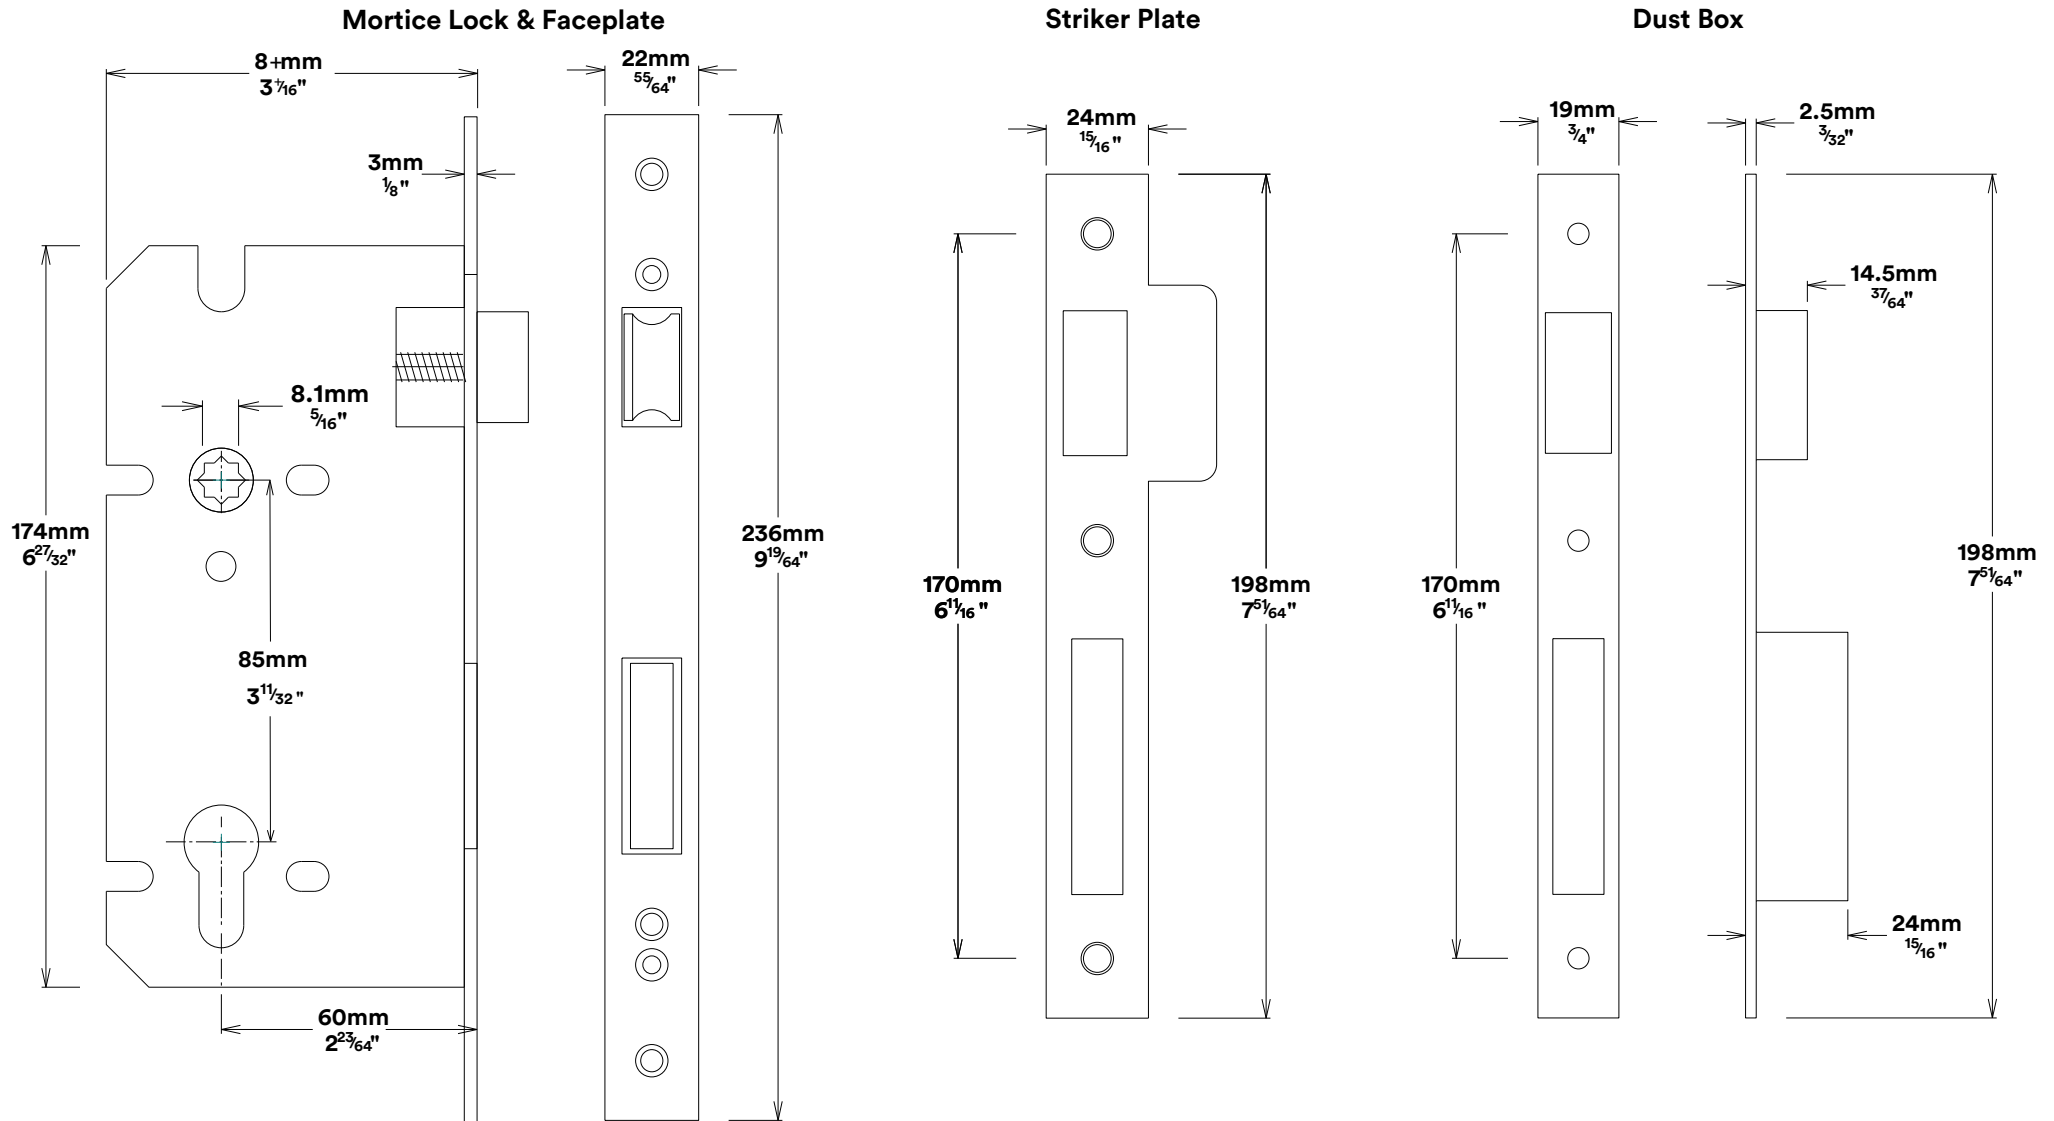

Door Lever Como Rectangular

iver

Euro Cylinder Key Key

iver

Mortice Lock Euro & Striker

Created for life.