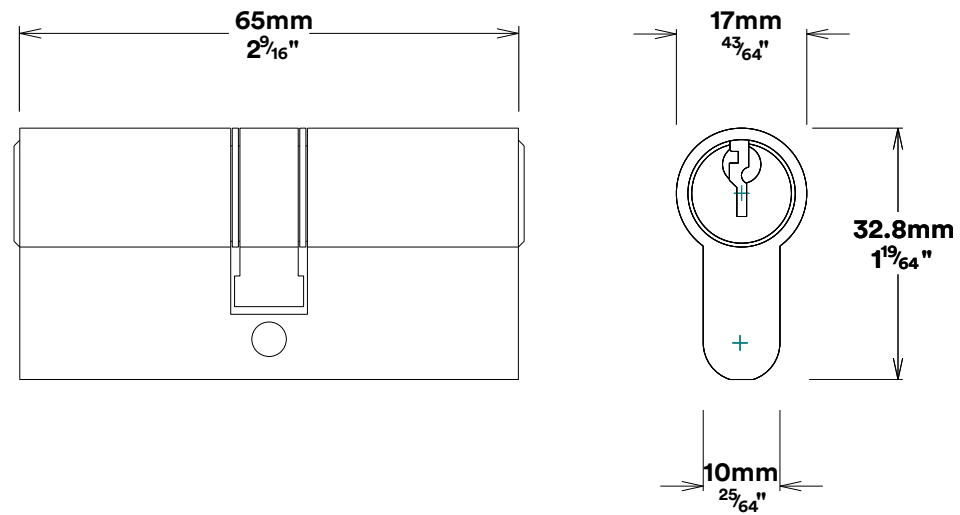

Door Lever Como Chamfered

iver

Euro Cylinder Key Key

iver

Mortice Lock Euro & Striker

Created for life.