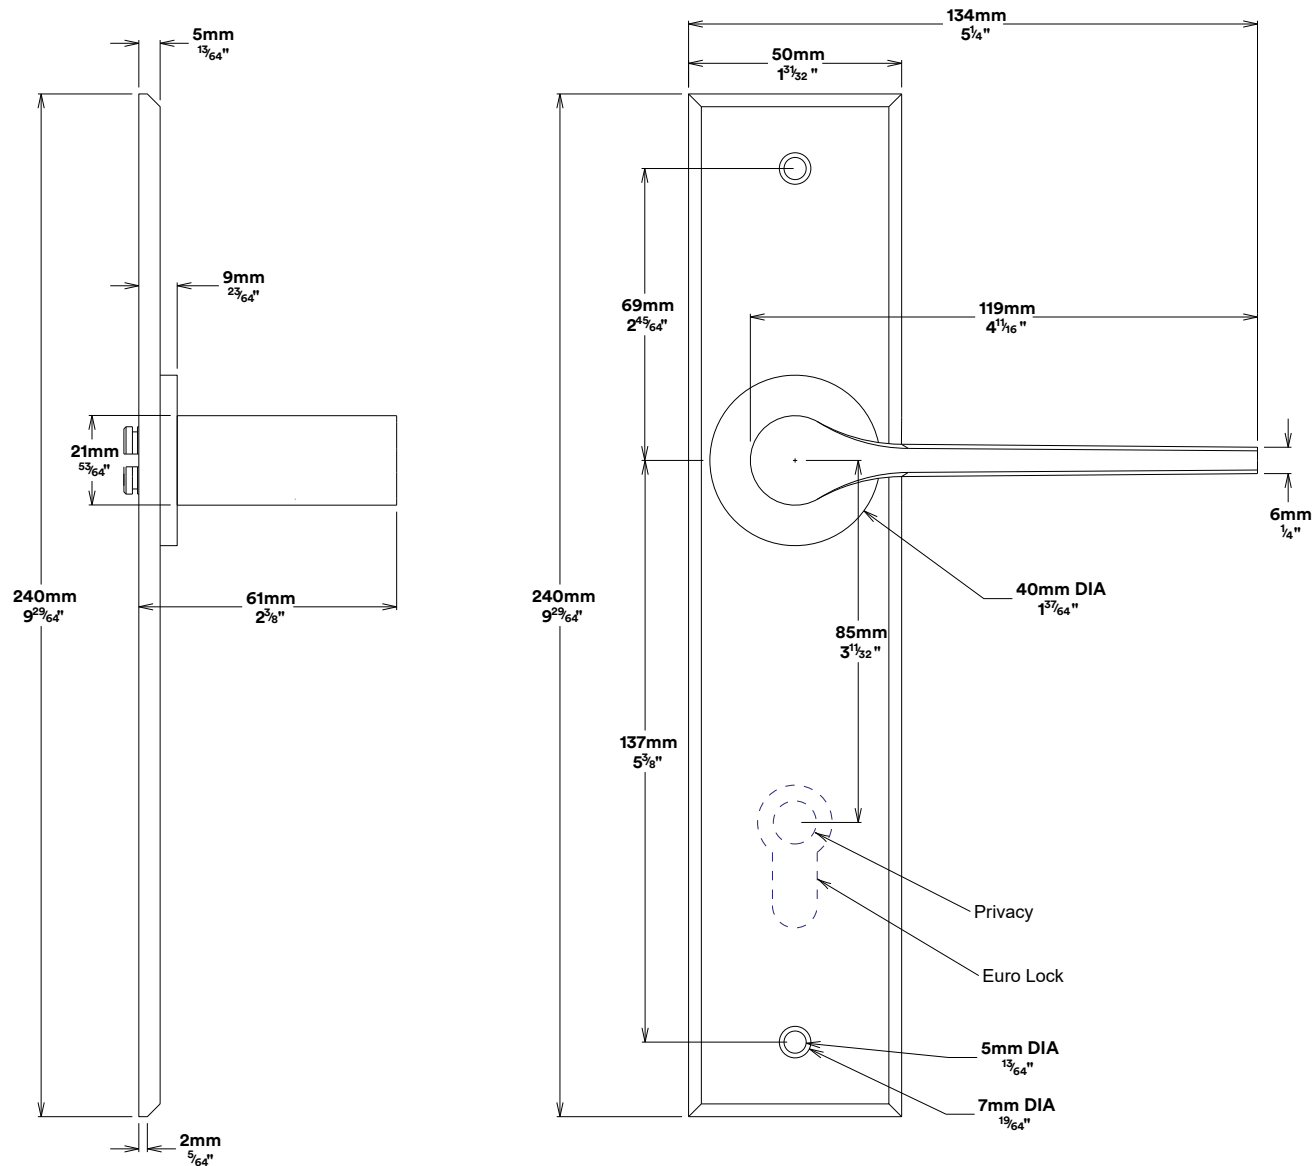

Door Lever Como Chamfered

iver

Euro Cylinder Key Key

iver

Mortice Lock Euro & Striker

Created for life.