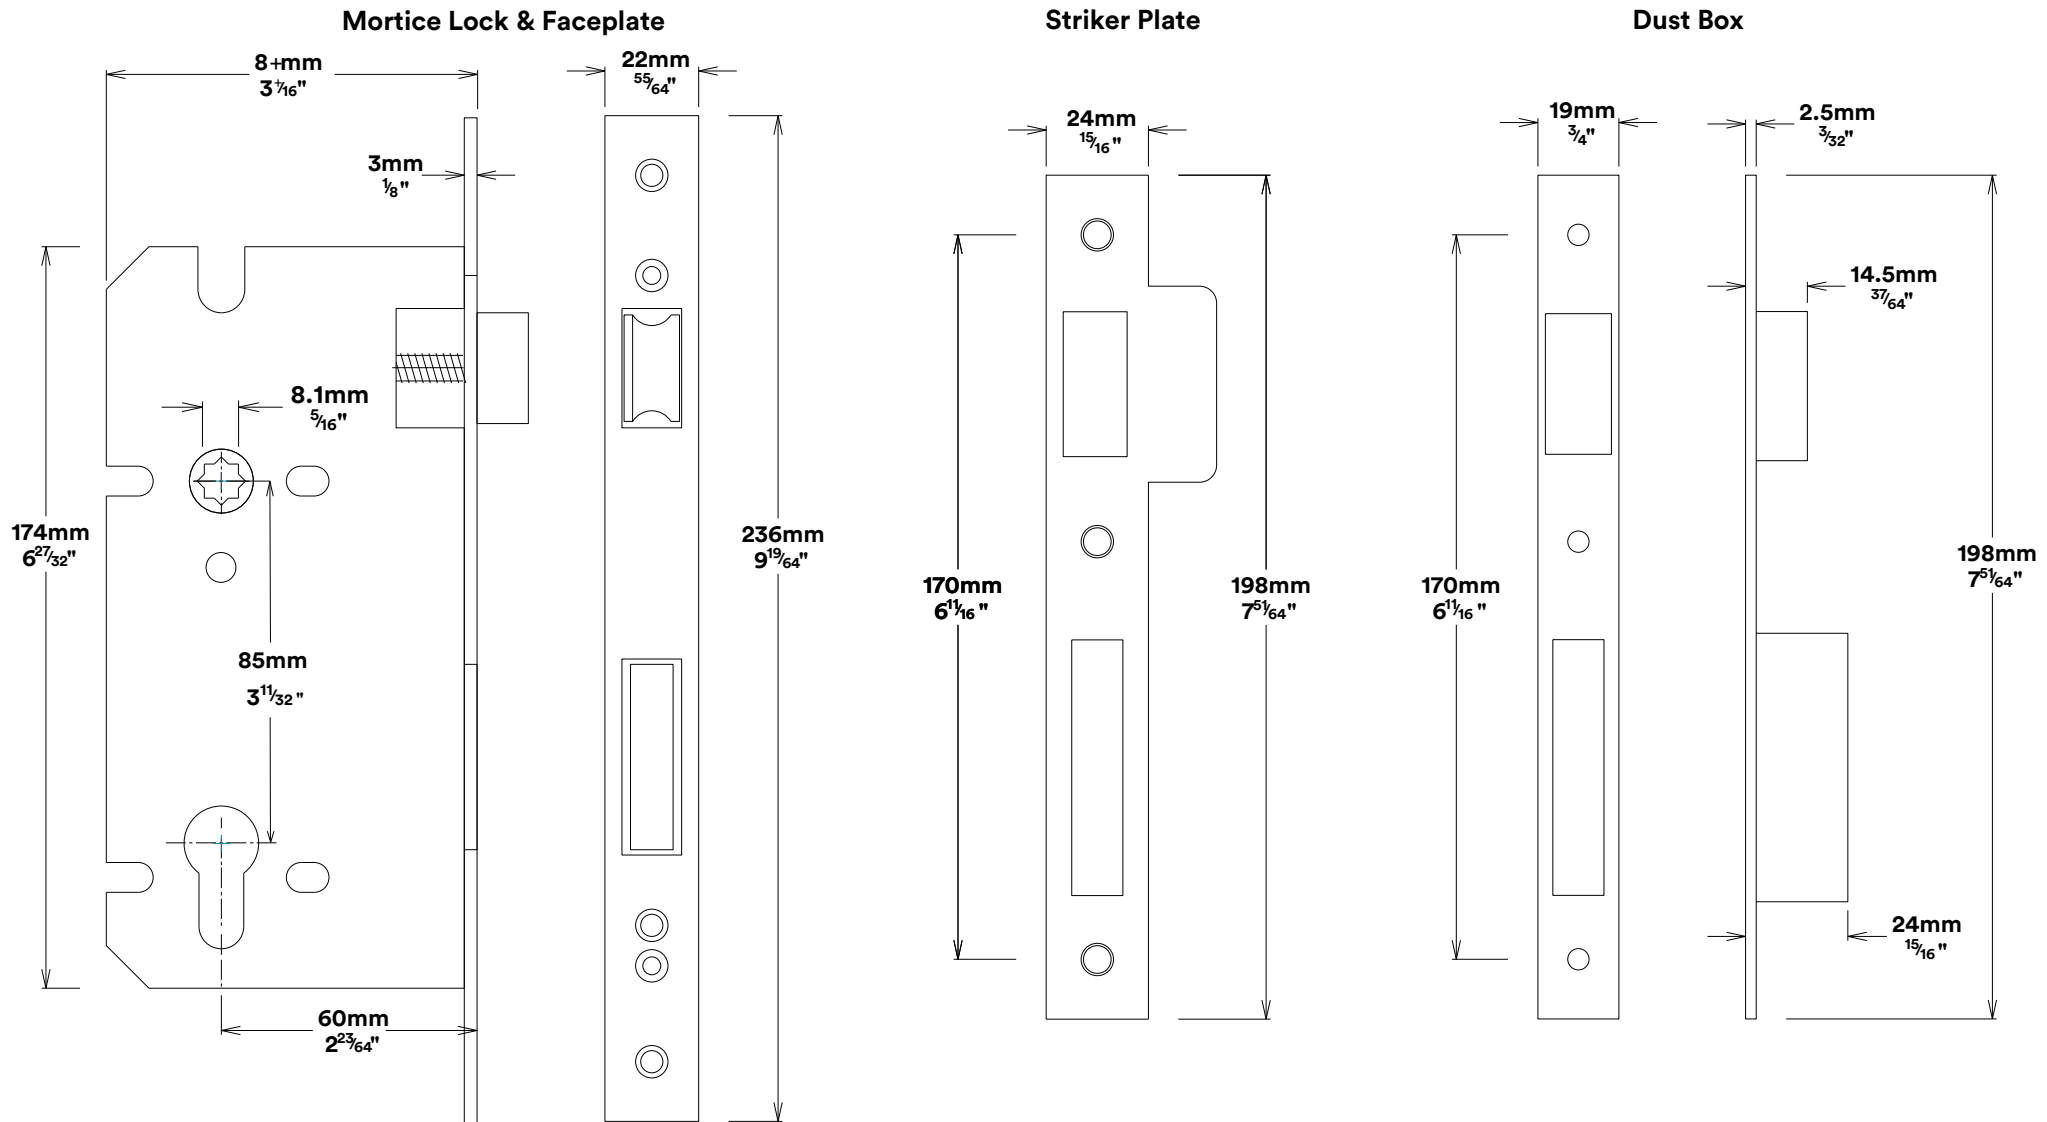

Door Lever Como Chamfered

iver

Euro Cylinder Key Key

iver

Mortice Lock Euro & Striker

Created for life.