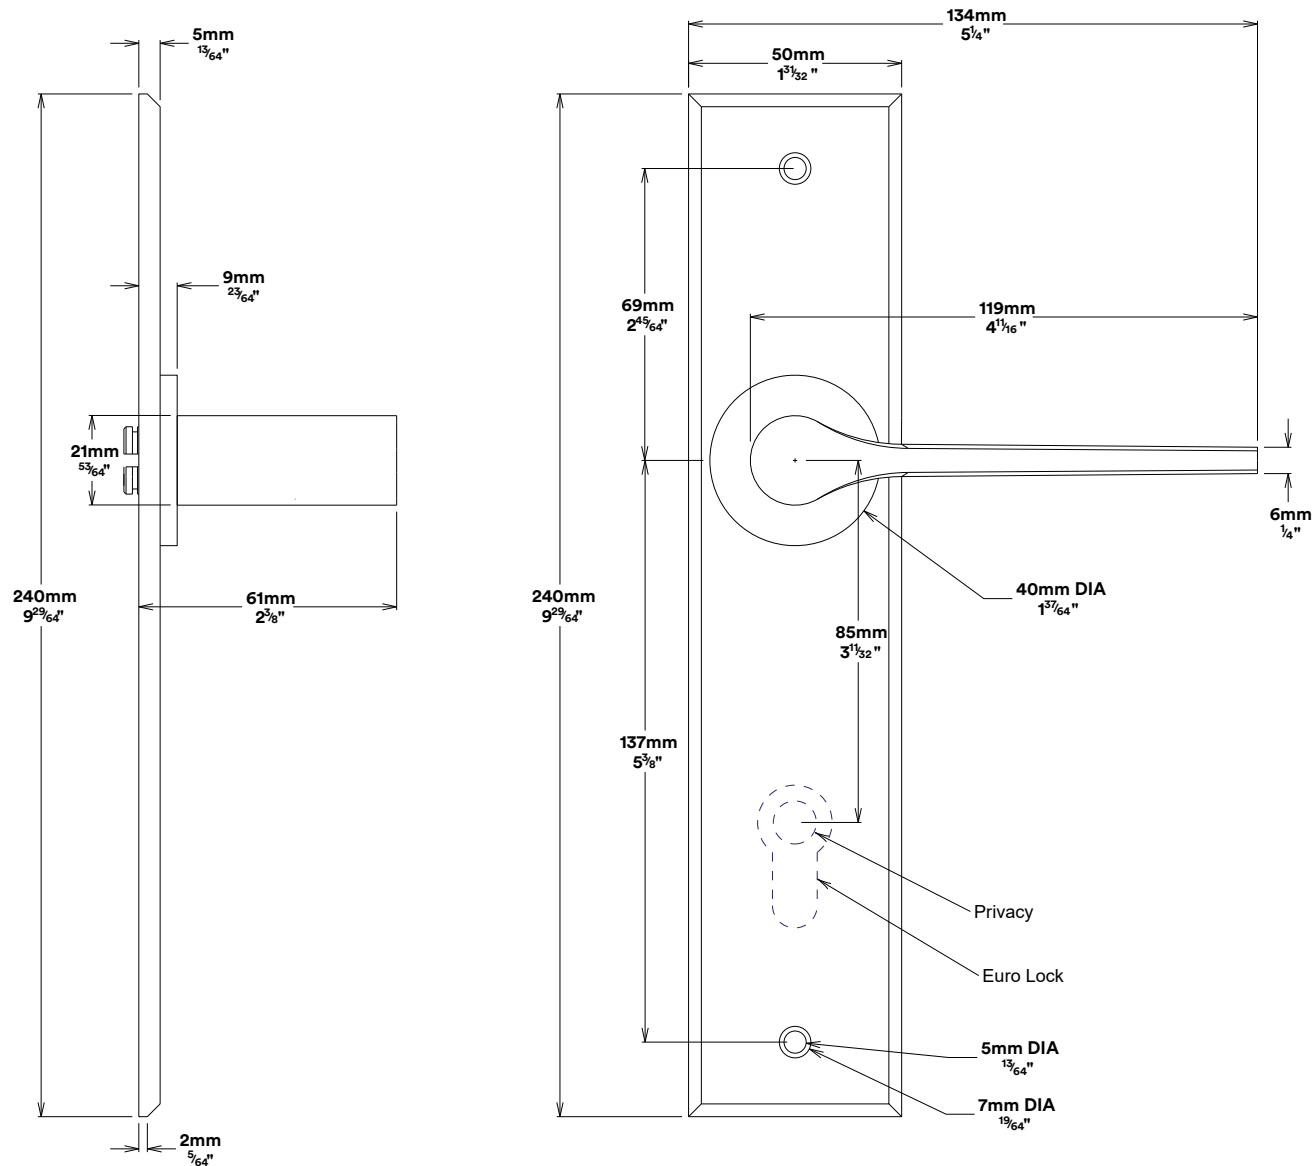

Door Lever Como Chamfered

iver

Euro Cylinder Key Thumb

iver

Created for life.

Mortice Lock Euro & Striker

Created for life.