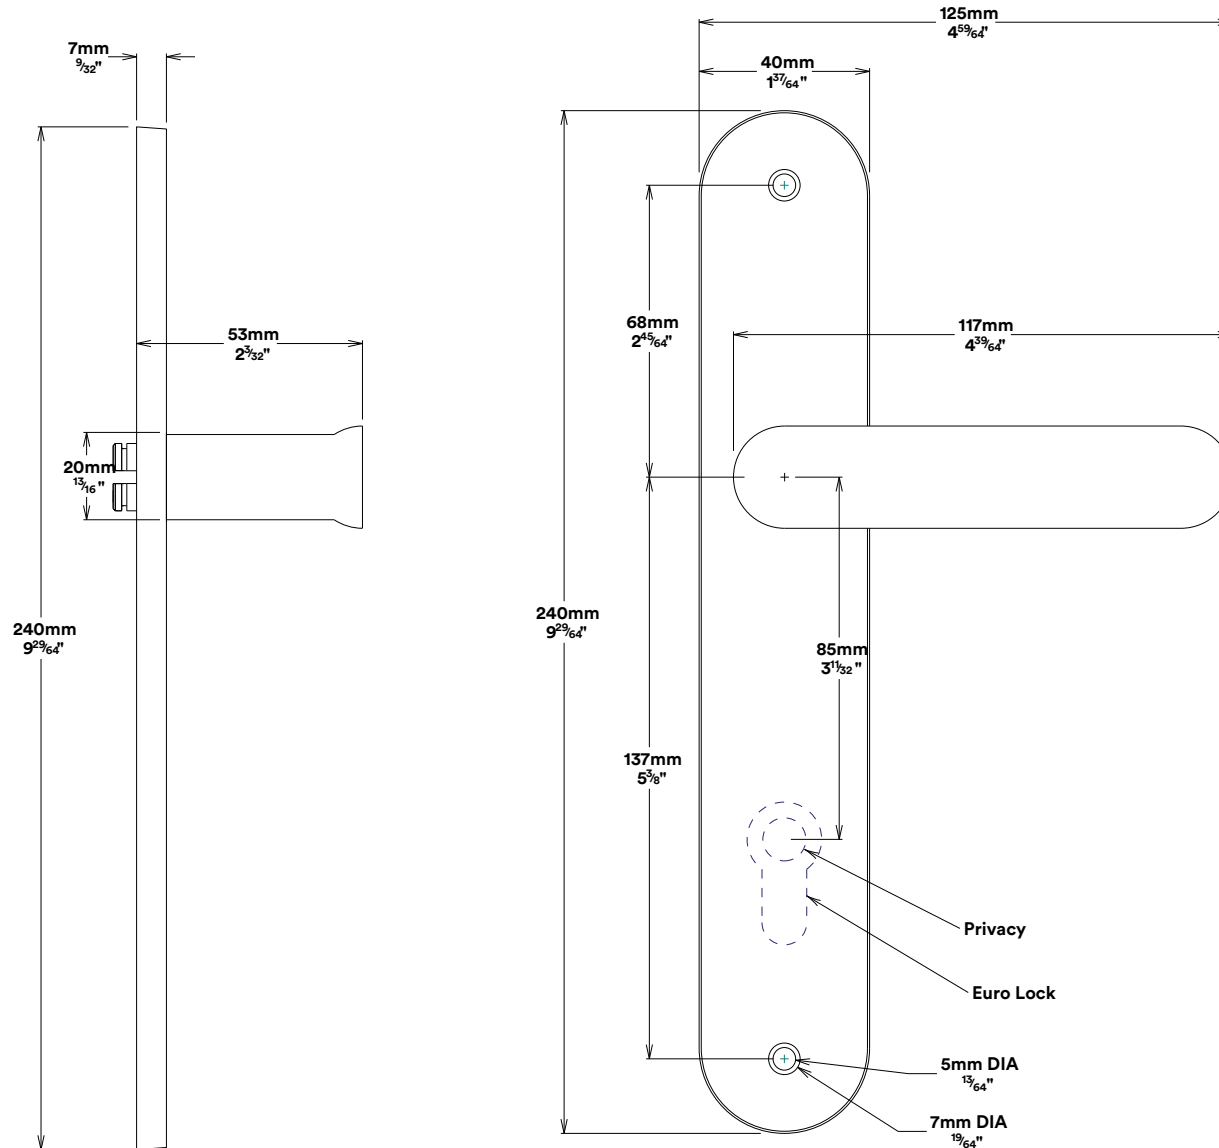

Door Lever Bronte Oval

iver

Euro Cylinder Key Key

iver

Mortice Lock Euro & Striker

Created for life.