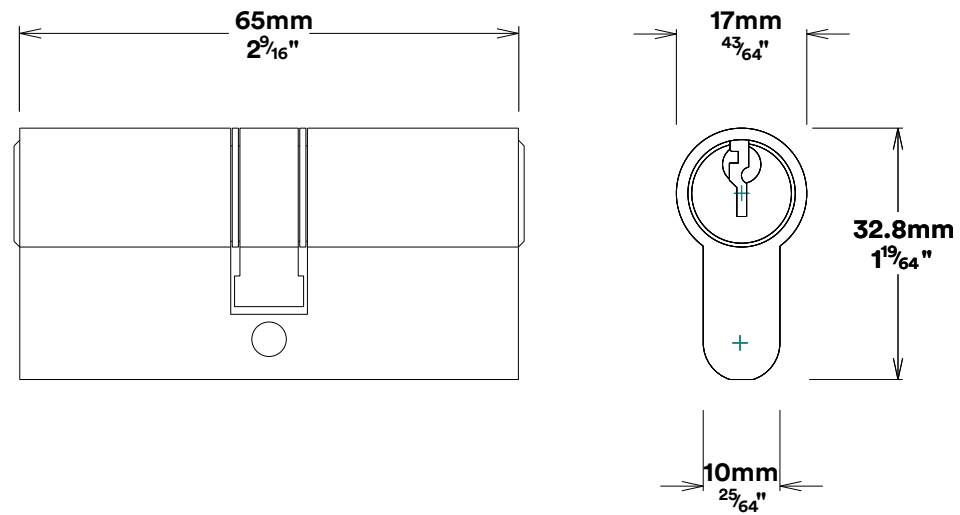

Door Lever Bronte Oval

iver

Euro Cylinder Key Key

iver

Mortice Lock Euro & Striker

Created for life.