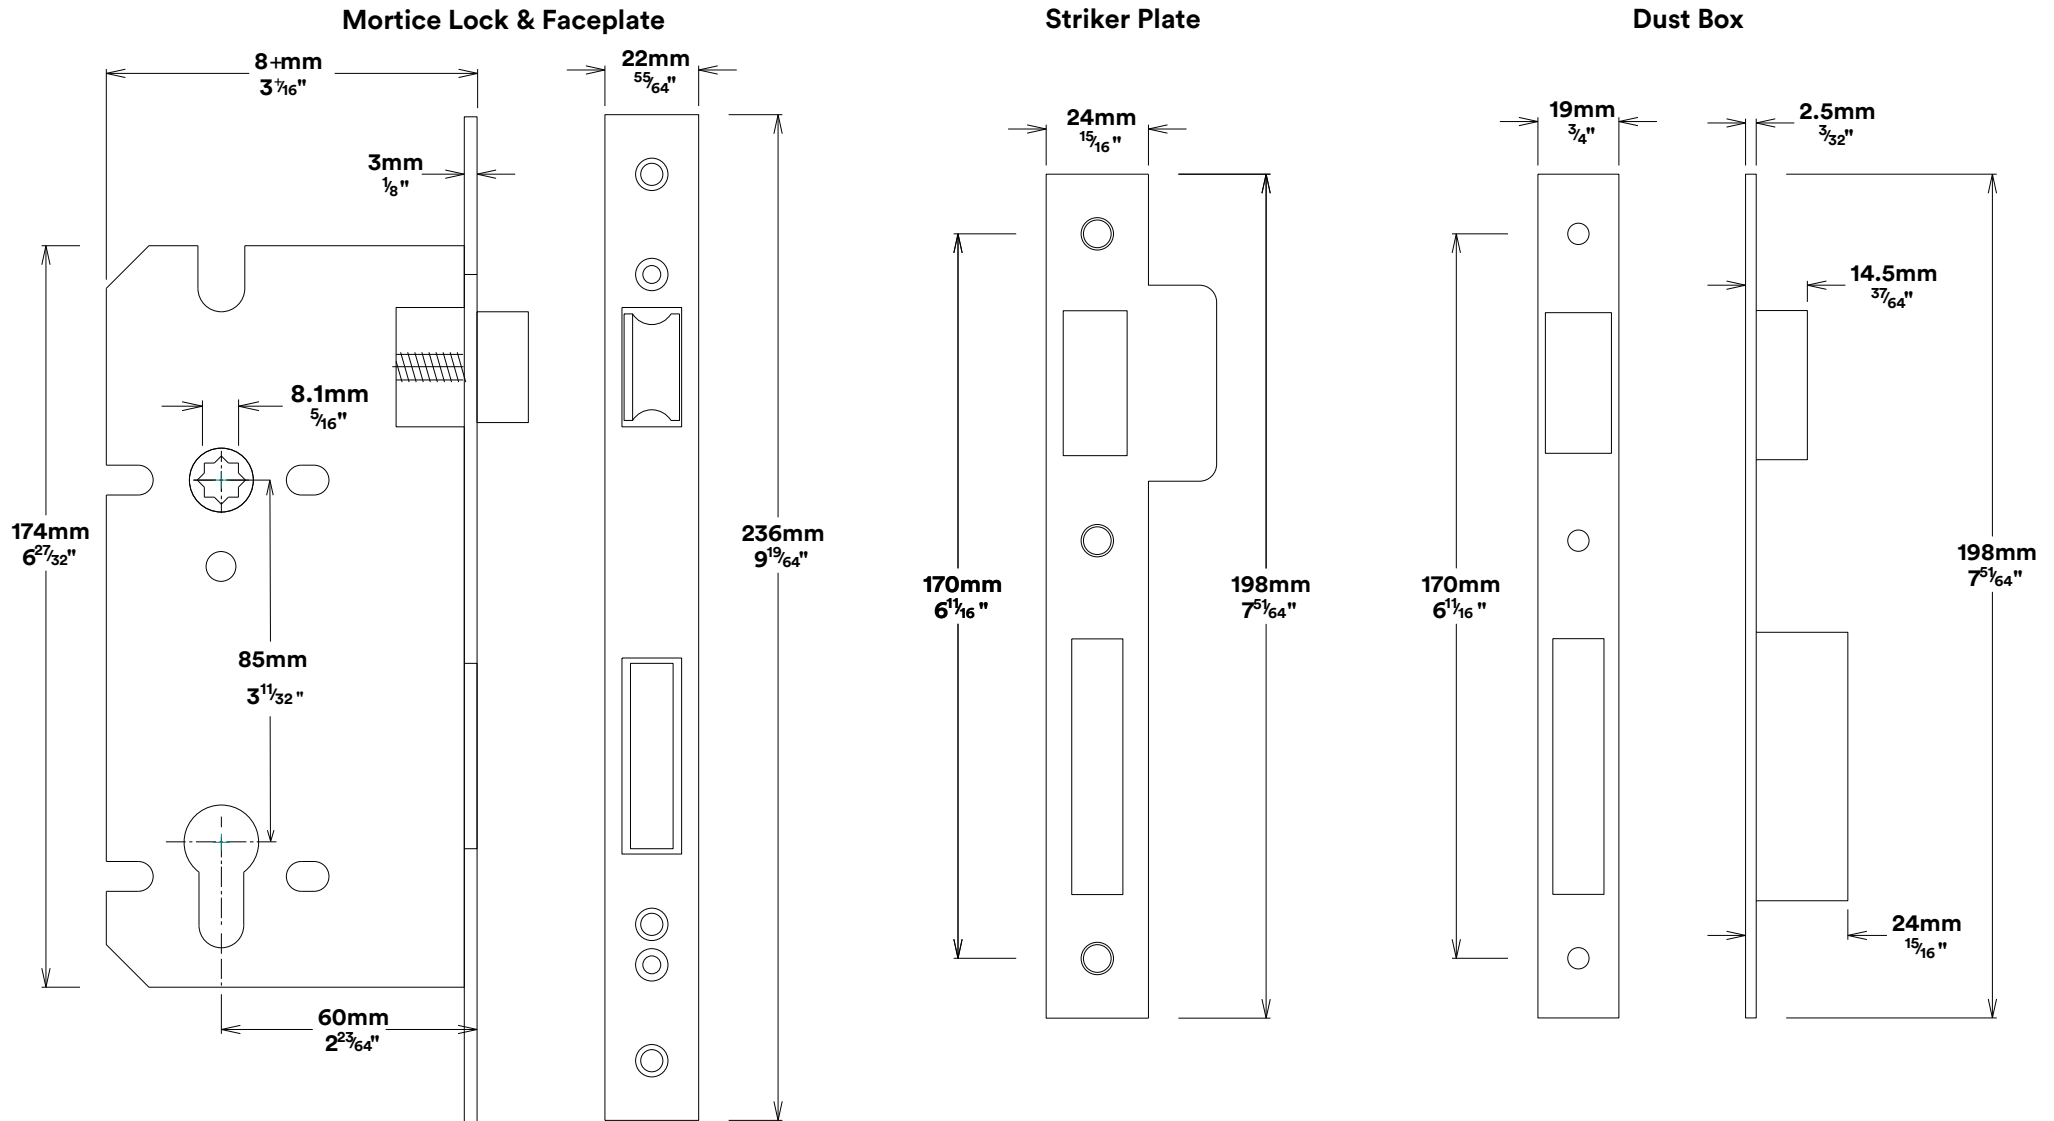

Door Lever Bronte Oval

iver

Euro Cylinder Key Key

iver

Mortice Lock Euro & Striker

Created for life.