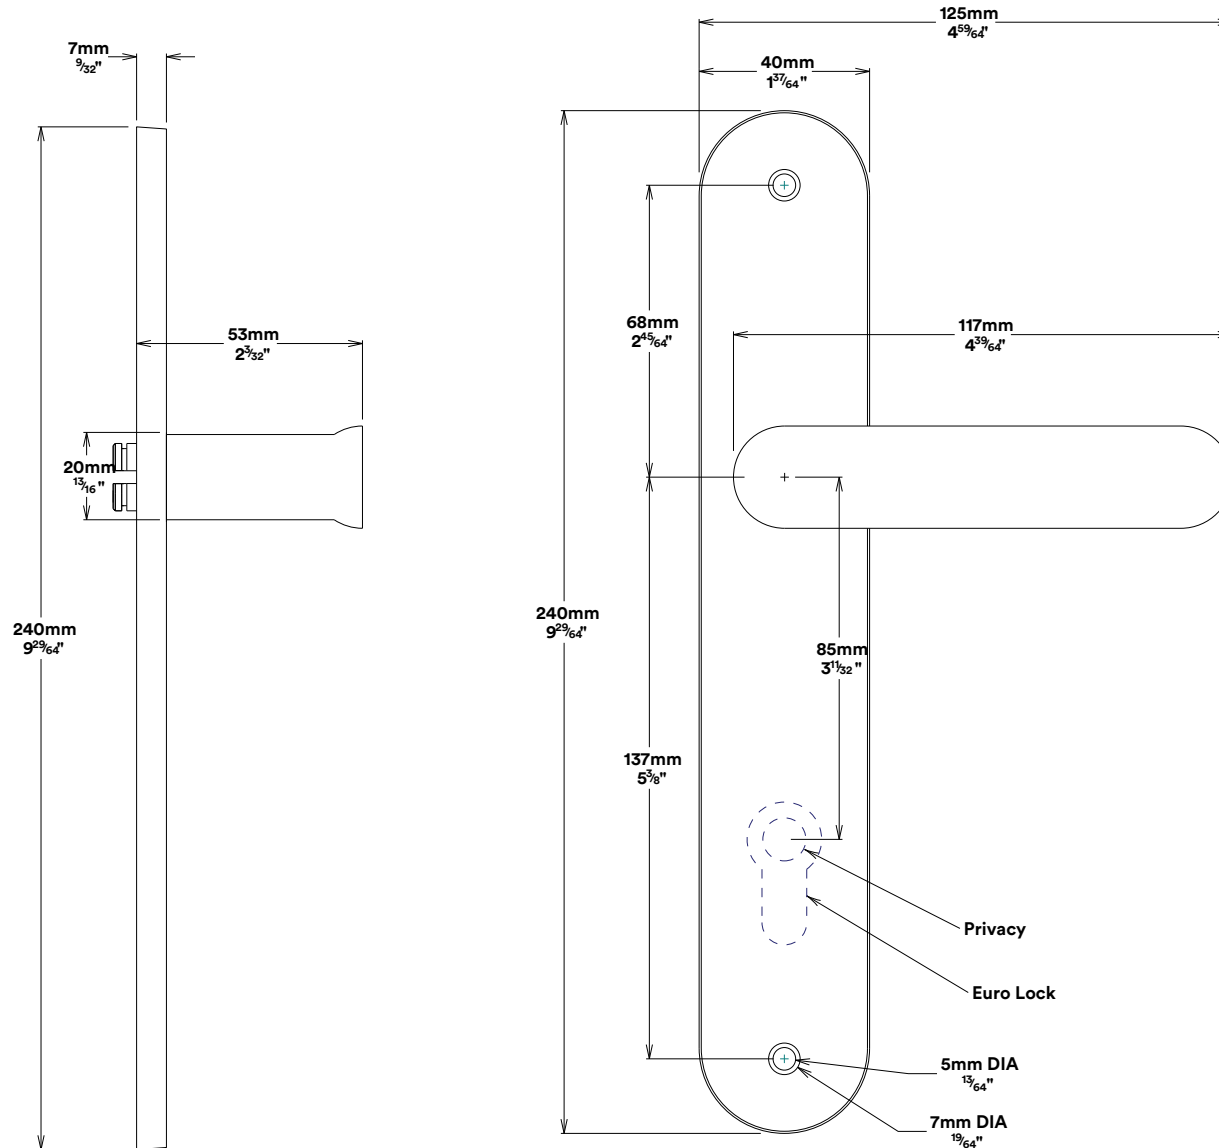

# Door Lever Bronte Oval

# Euro Cylinder Key Thumb