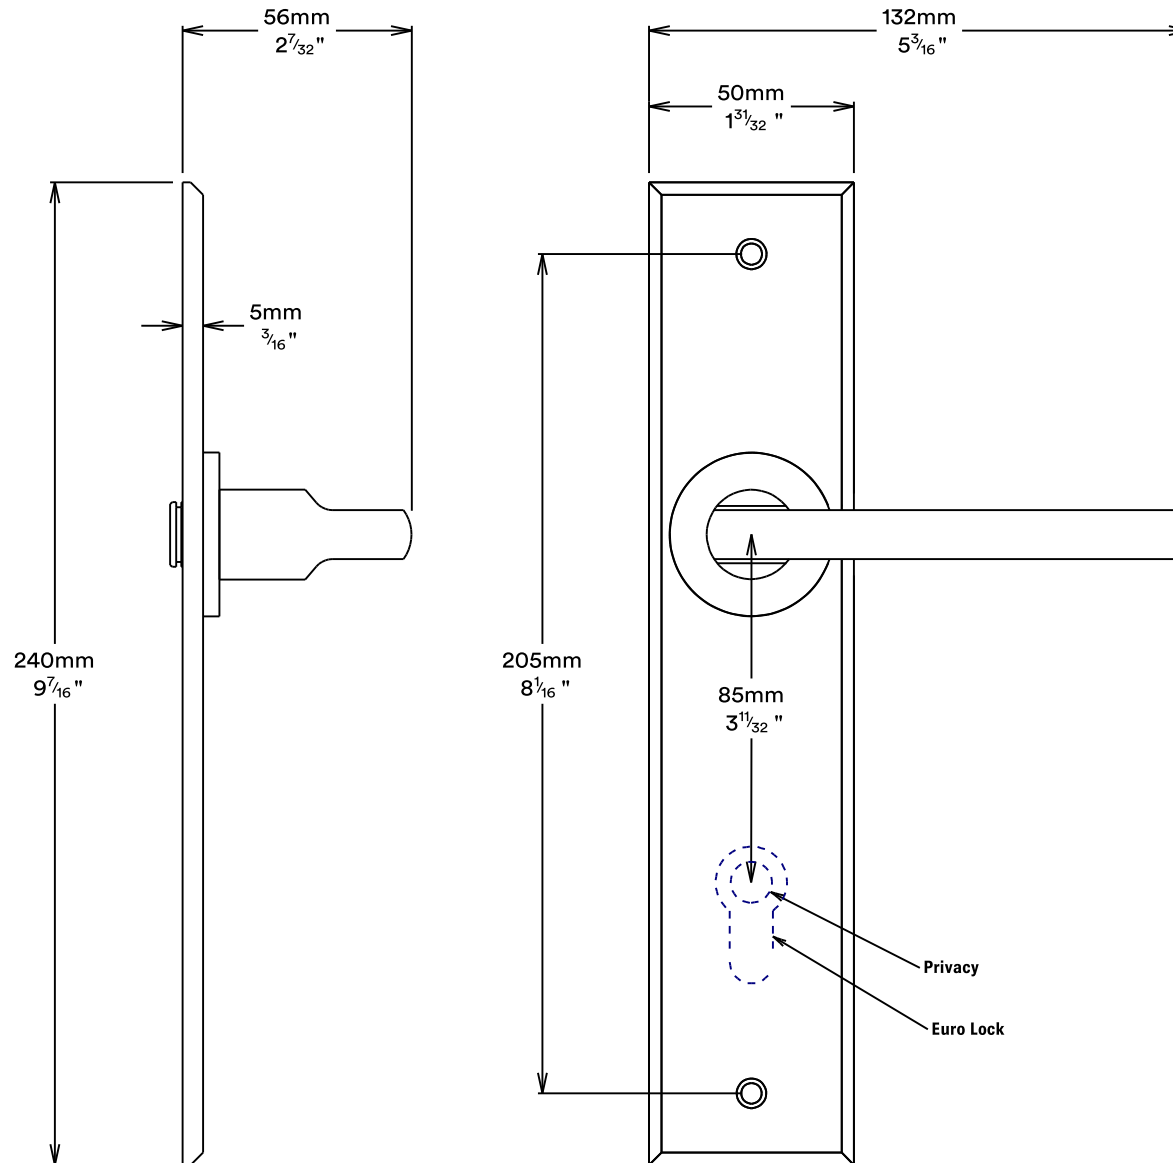

Door Lever Baltimore Chamfered

iver

Euro Cylinder Key Key

iver

Mortice Lock Euro & Striker

Created for life.