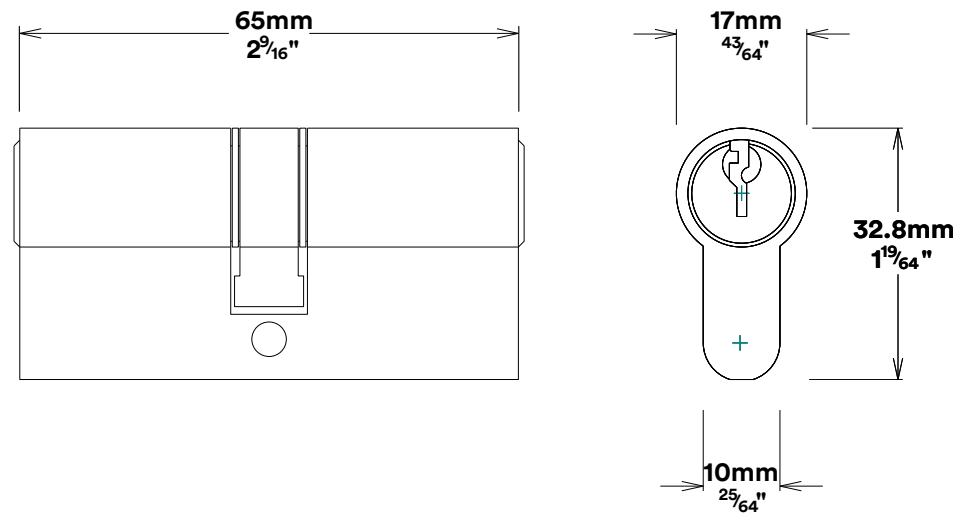

Door Lever Baltimore Chamfered

iver

Euro Cylinder Key Key

iver

Mortice Lock Euro & Striker

Created for life.