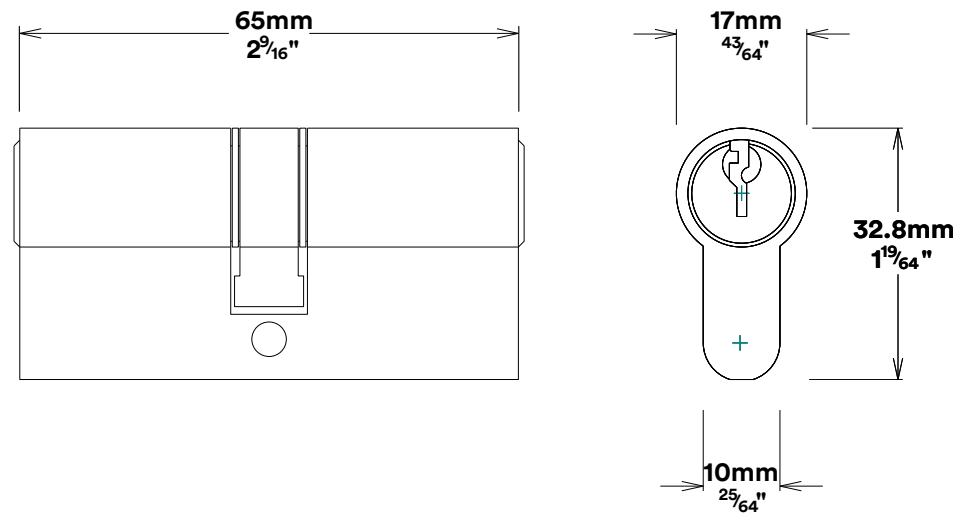

Door Lever Bronte Chamfered

iver

Euro Cylinder Key Key

iver

Mortice Lock Euro & Striker

Created for life.