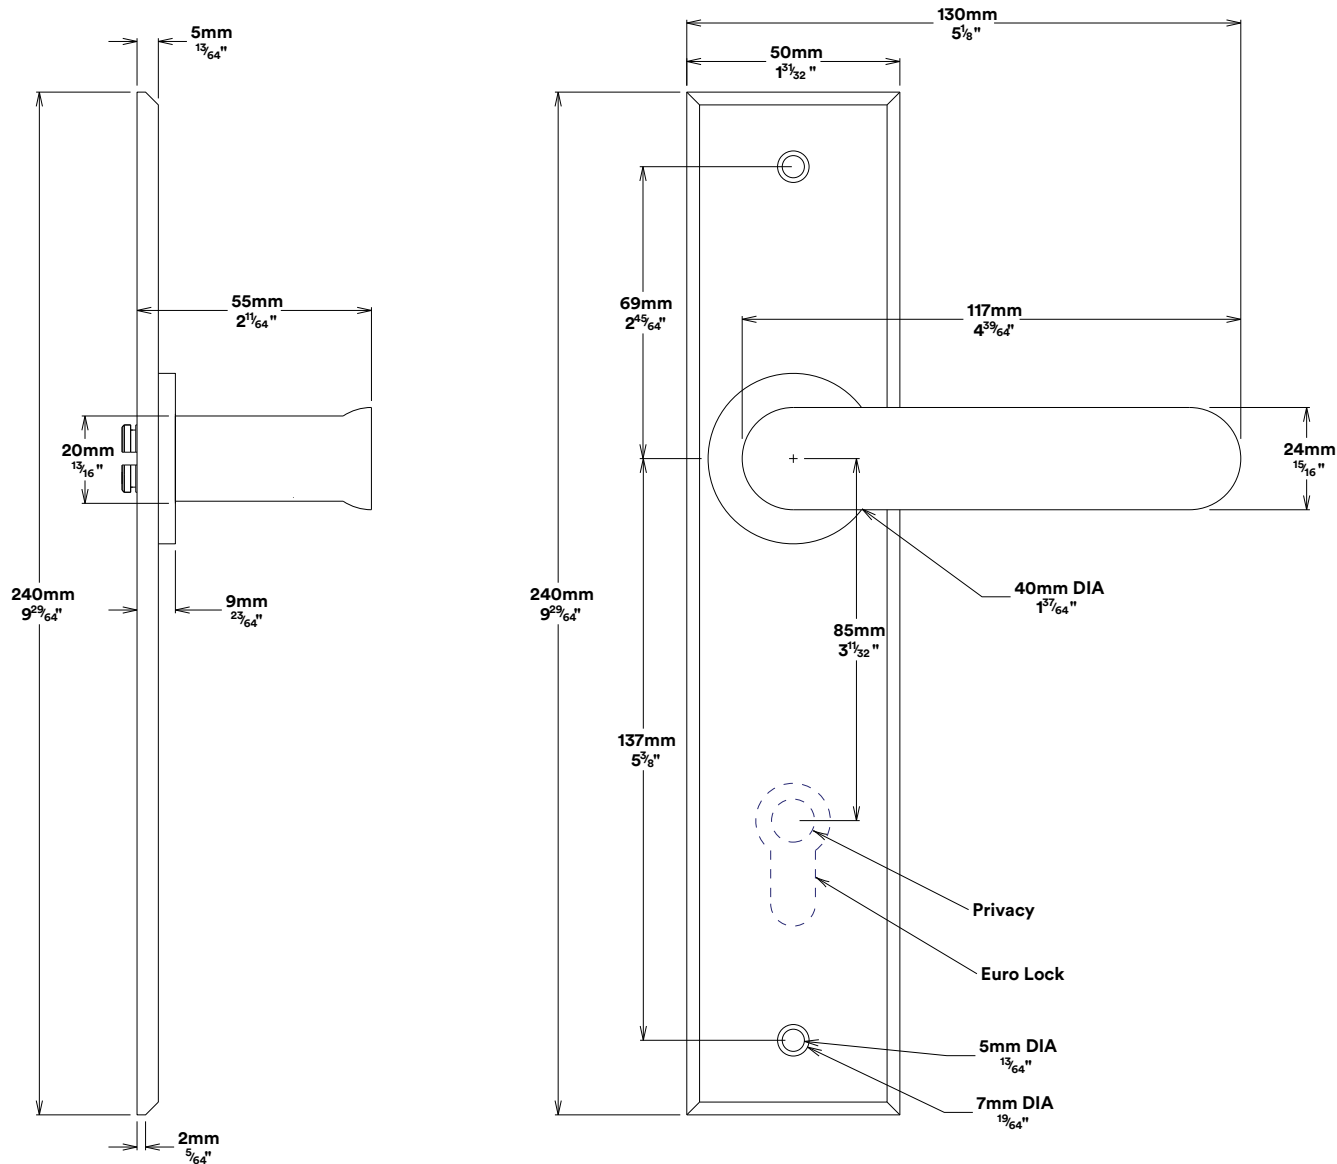

Door Lever Bronte Chamfered

iver

Euro Cylinder Key Key

iver

Mortice Lock Euro & Striker

Created for life.