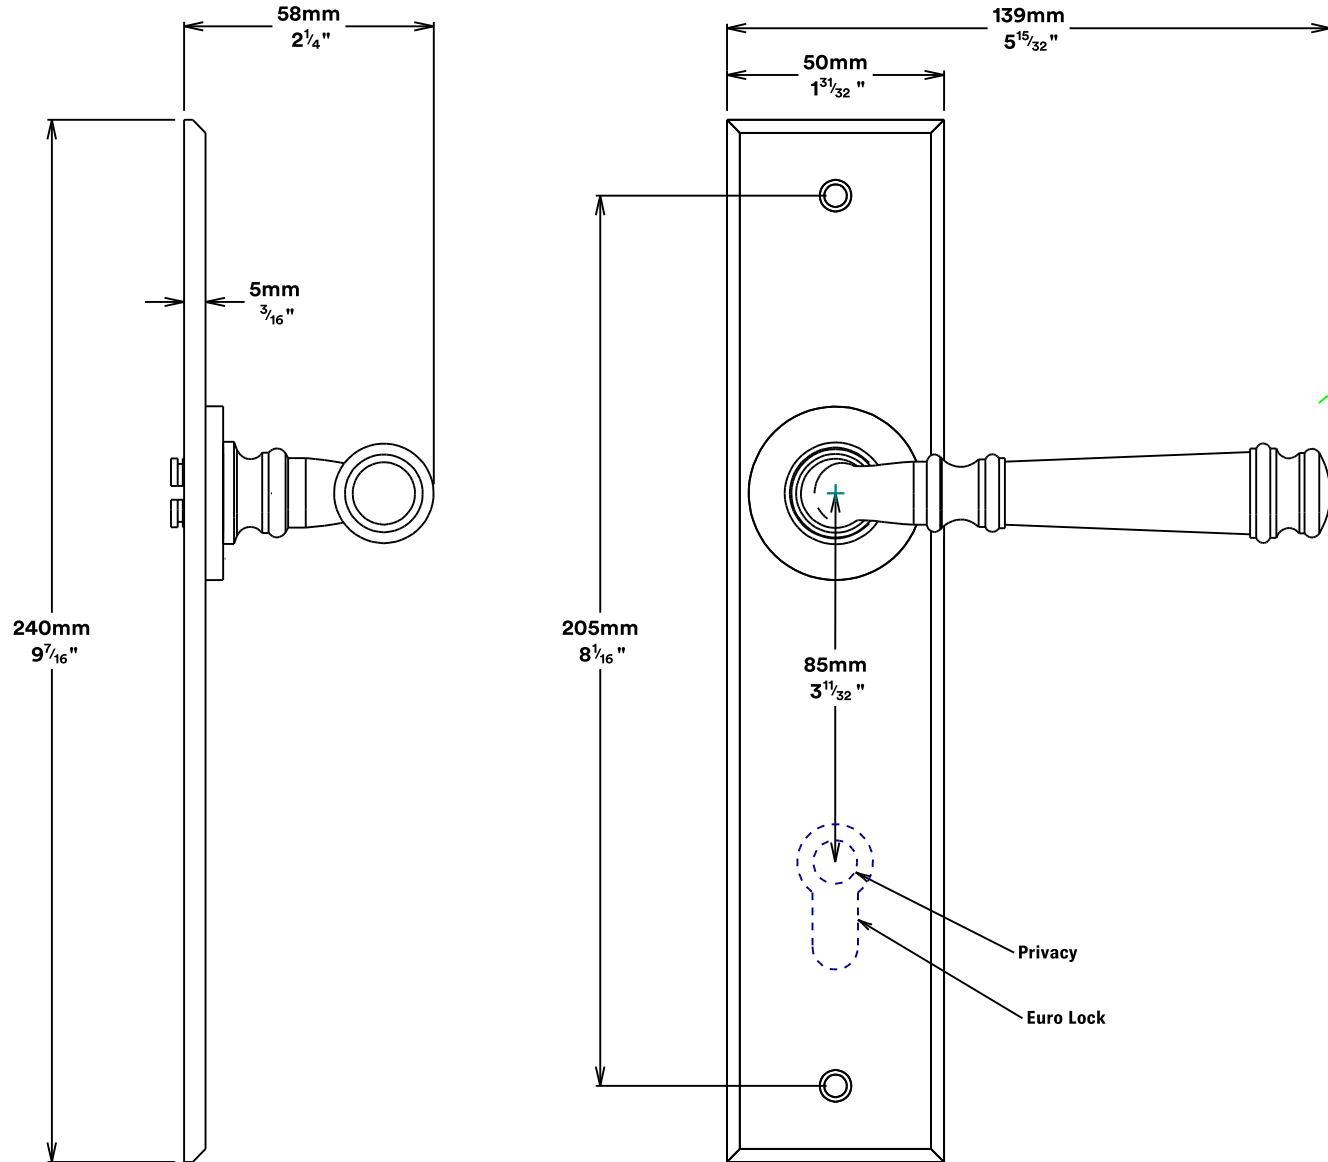

# Door Lever Verona Chamfered

# Euro Cylinder Key Key