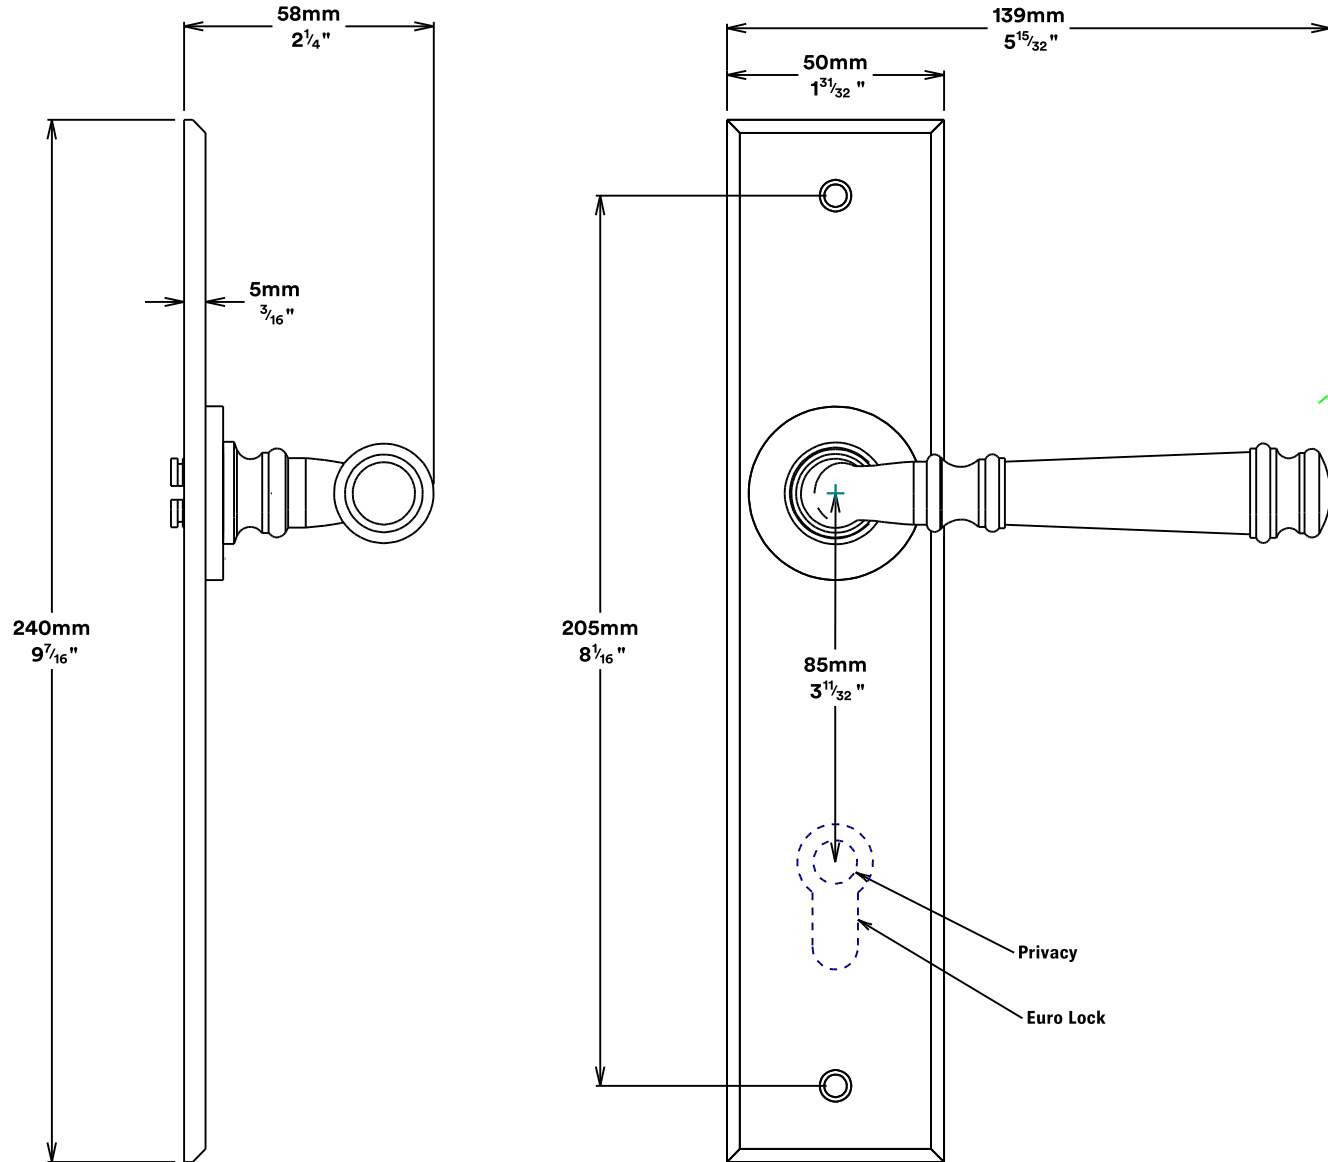

# Door Lever Verona Chamfered

# Euro Cylinder Key Thumb