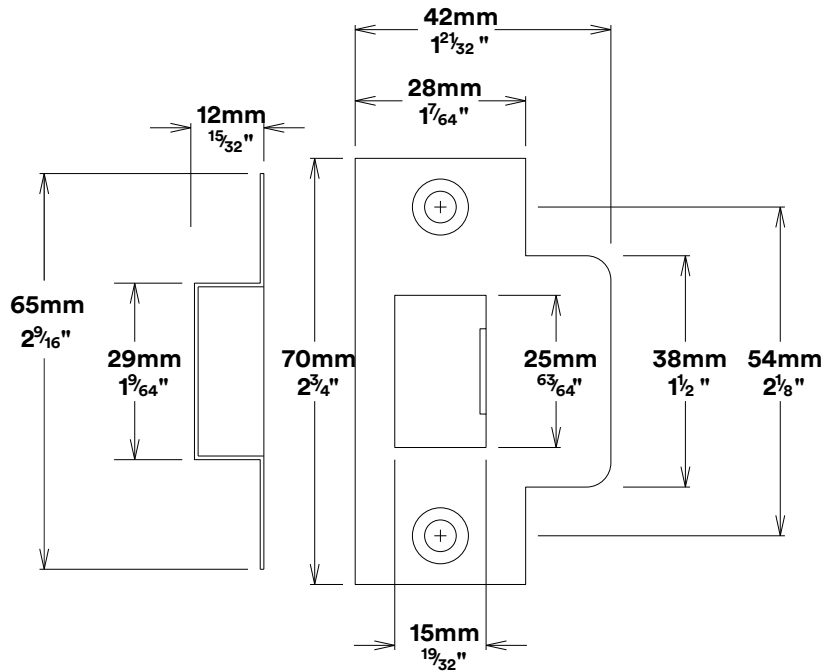

# Tube Latch Split Cam & 'T' Striker

Dust Box & Striker

Tube Latch & Faceplate