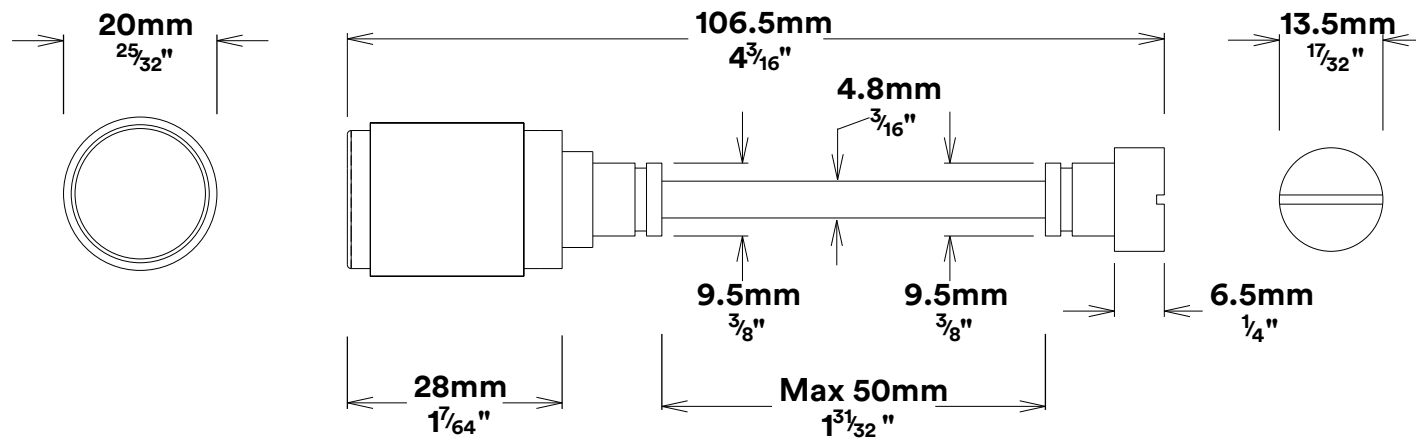

Privacy Adaptor Berlin

iver

Created for life.