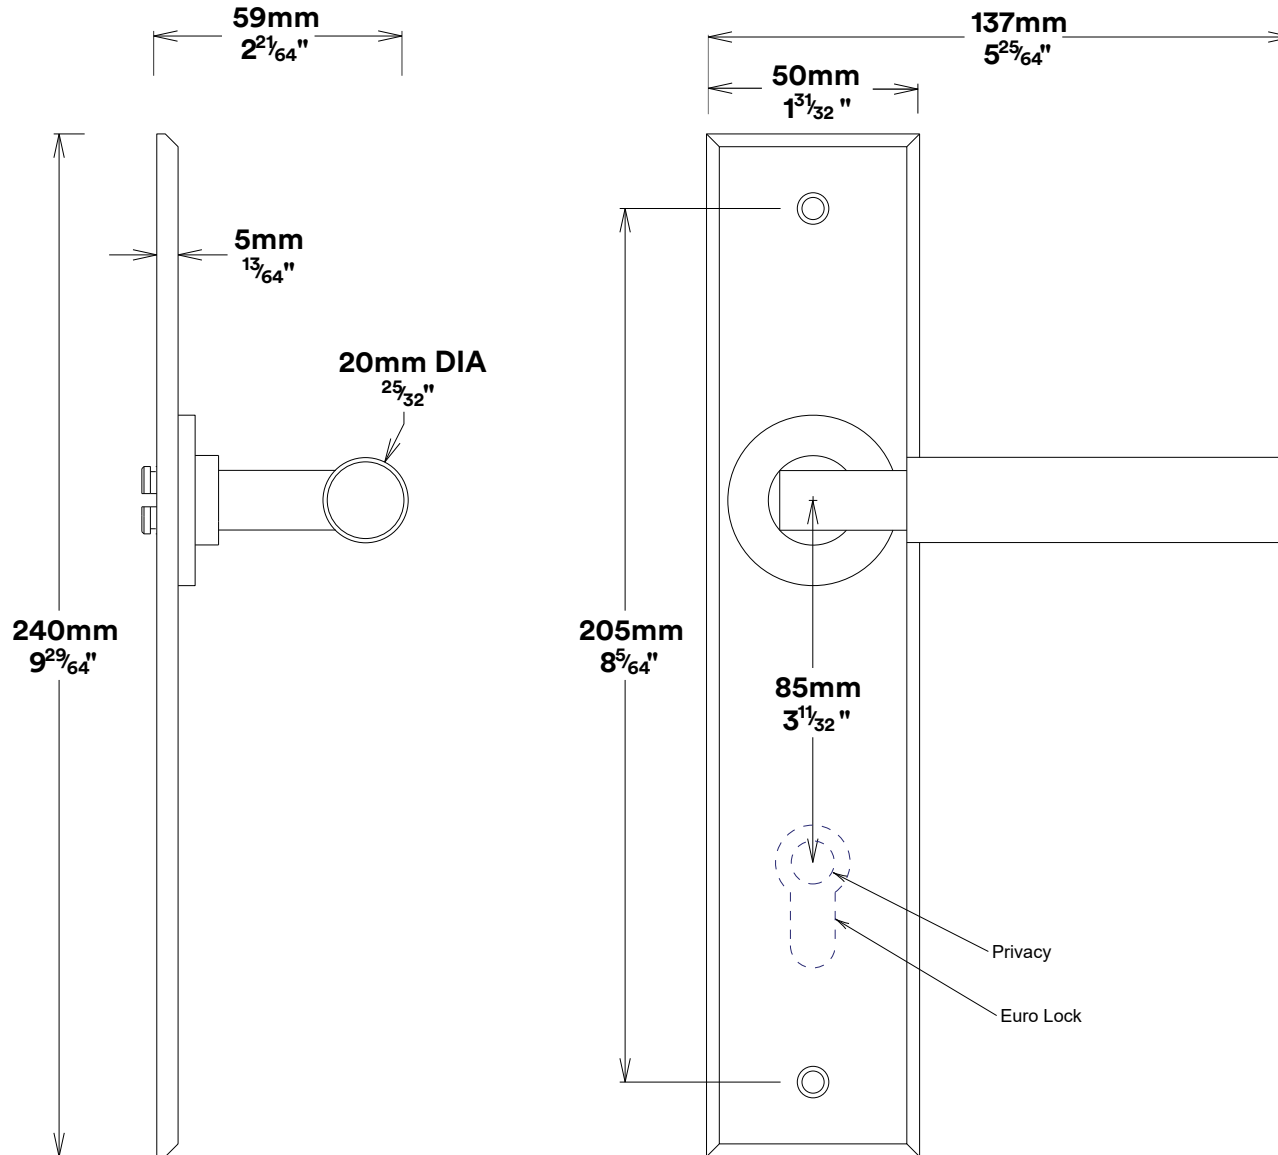

Door Lever Berlin Chamfered Privacy Kit

iver

Created for life.