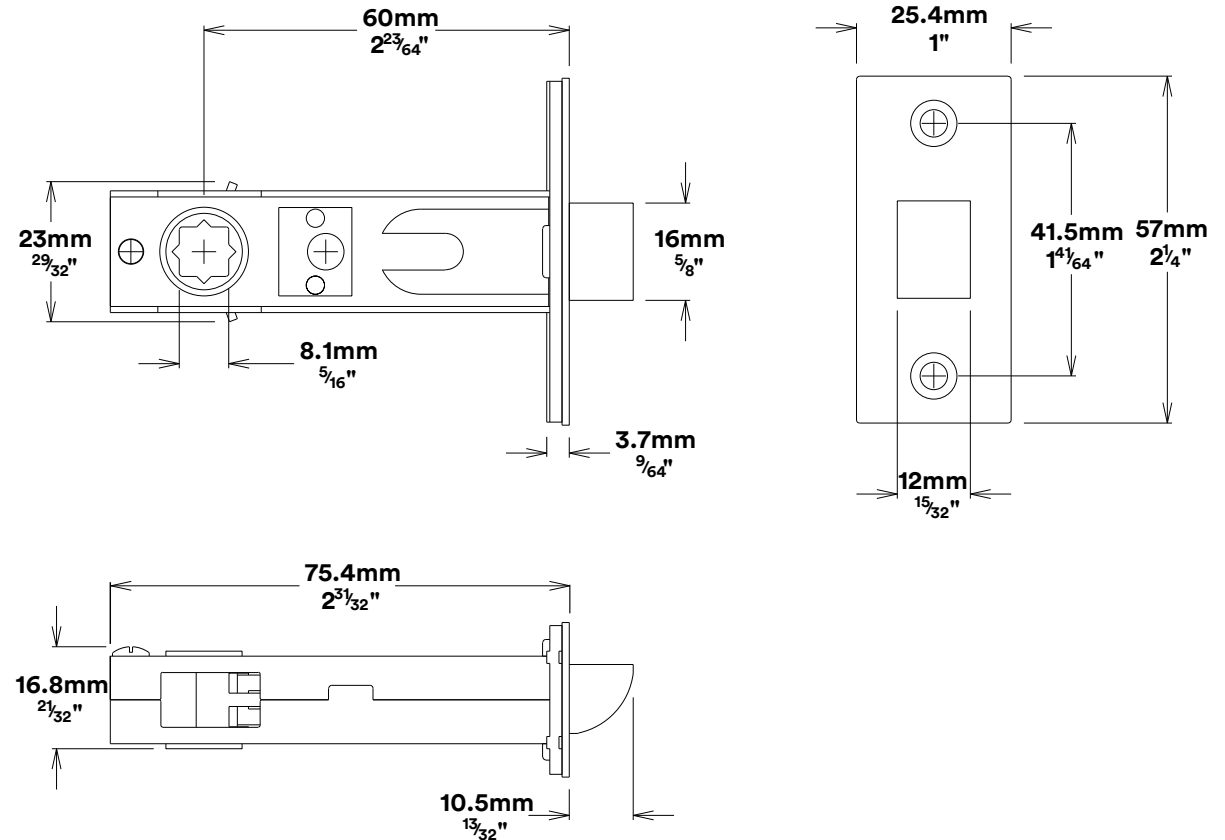

Door Lever Brunswick Chamfered

iver

Privacy Adaptor Brunswick

iver

Tube Latch Split Cam & 'T' Striker

Dust Box & Striker

Tube Latch & Faceplate

Privacy Bolt & Striker