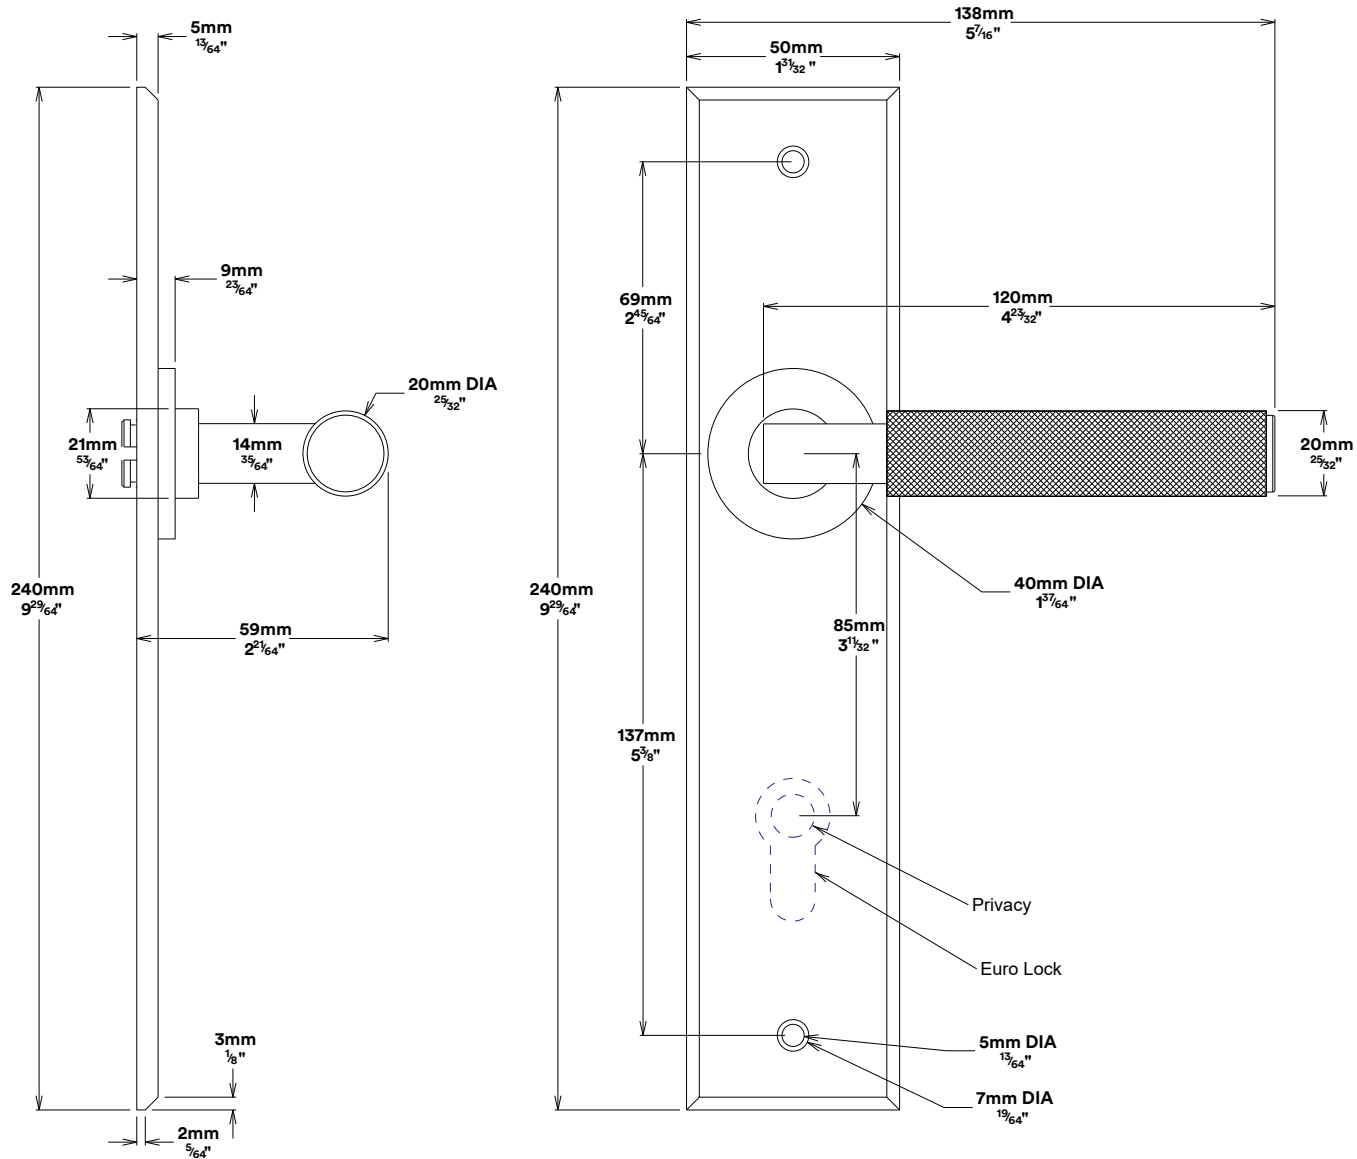

Door Lever Brunswick Chamfered

iver

Privacy Adaptor Brunswick

iver

Tube Latch Split Cam & 'T' Striker

Dust Box & Striker

Tube Latch & Faceplate

Privacy Bolt & Striker

Dust Box & Striker

Privacy Bolt & Faceplate

Created for life.