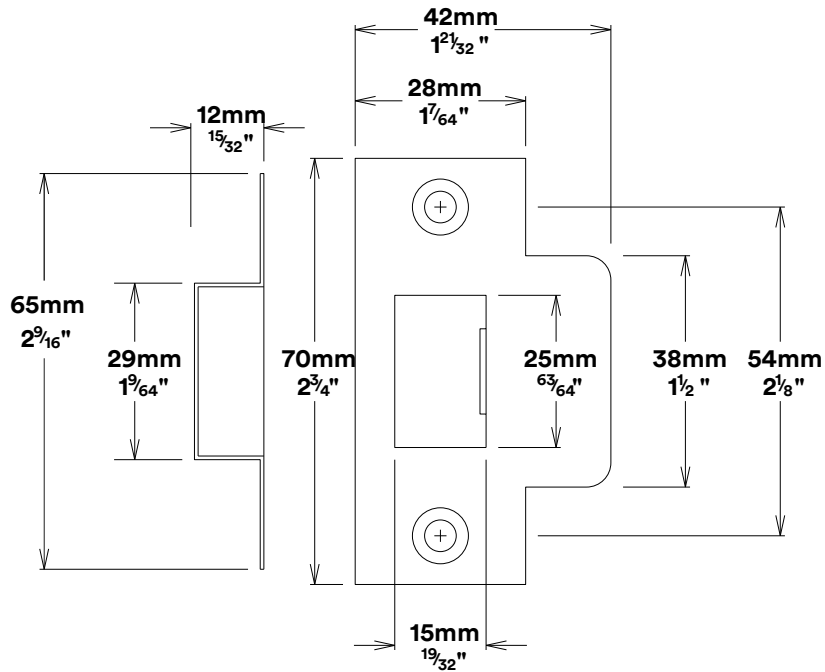

Door Lever Brunswick Chamfered

iver

Privacy Adaptor Brunswick

iver

Tube Latch Split Cam & 'T' Striker

Dust Box & Striker

Tube Latch & Faceplate

Privacy Bolt & Striker