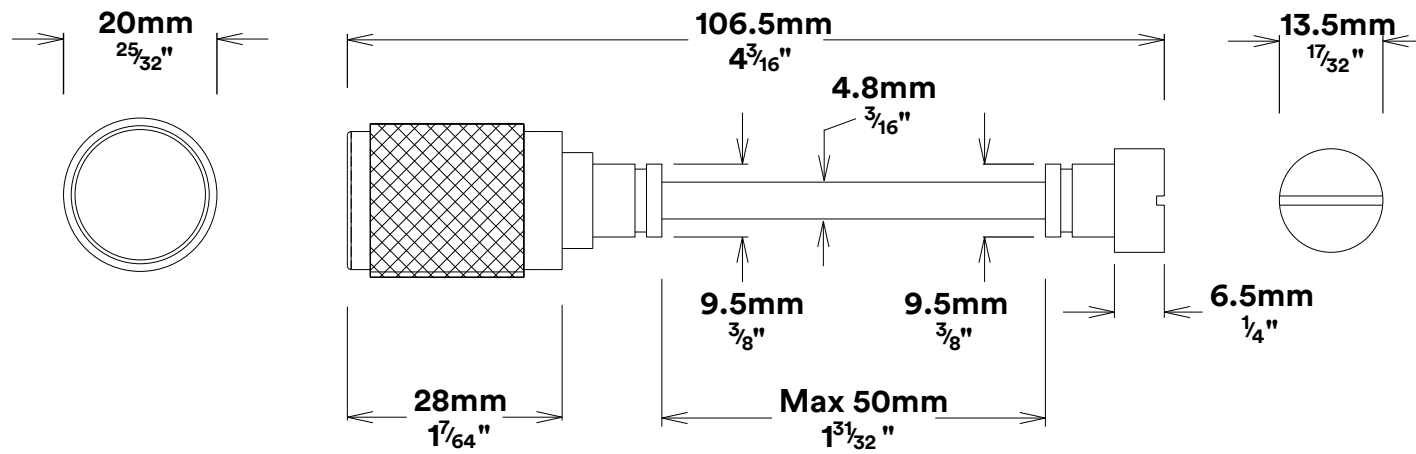

Door Lever Brunswick Chamfered

iver

Privacy Adaptor Brunswick

iver

Tube Latch Split Cam & 'T' Striker

Dust Box & Striker

Tube Latch & Faceplate

Privacy Bolt & Striker