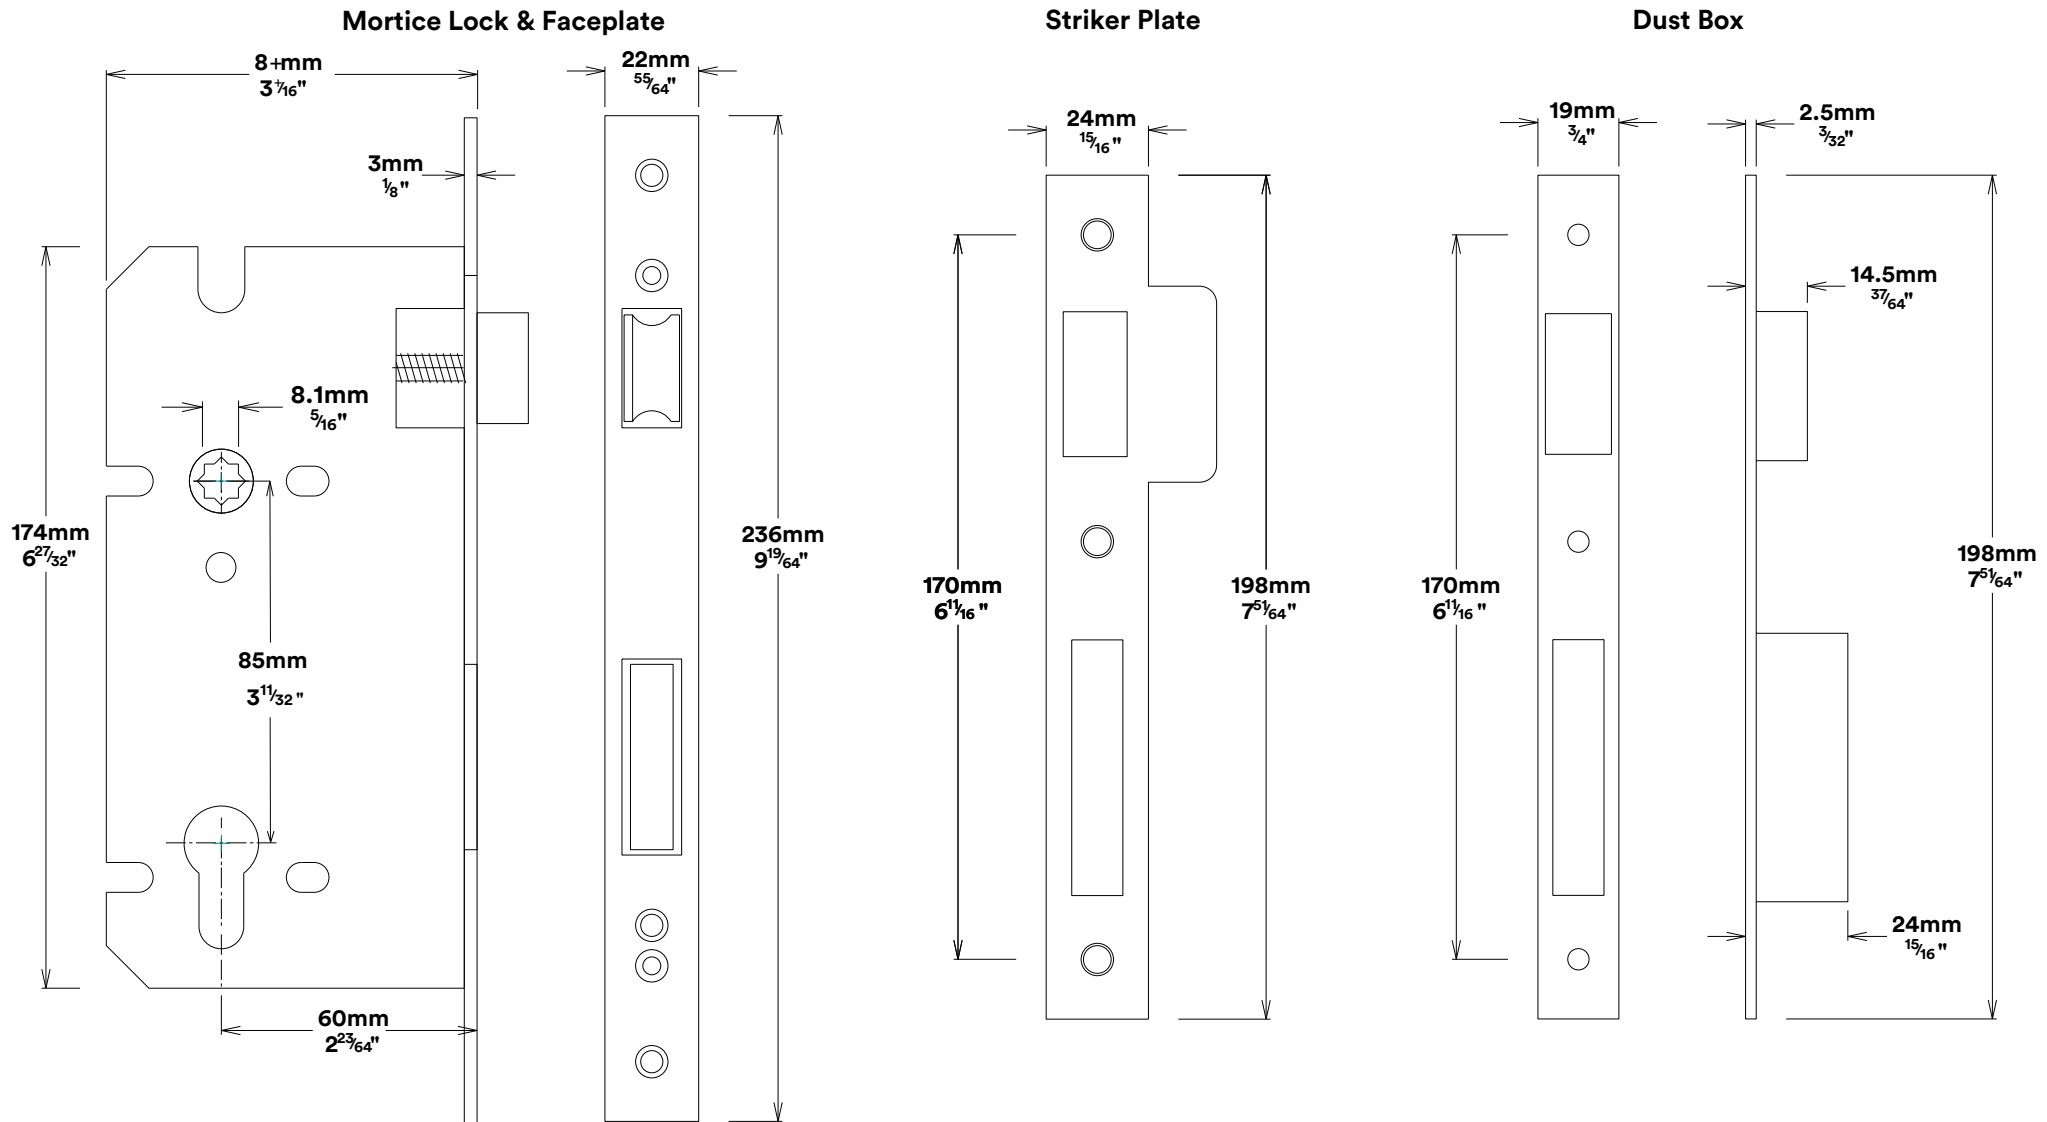

Door Knob Cambridge Rectangular

iver

Euro Cylinder Key Key

iver

Mortice Lock Euro & Striker

Created for life.