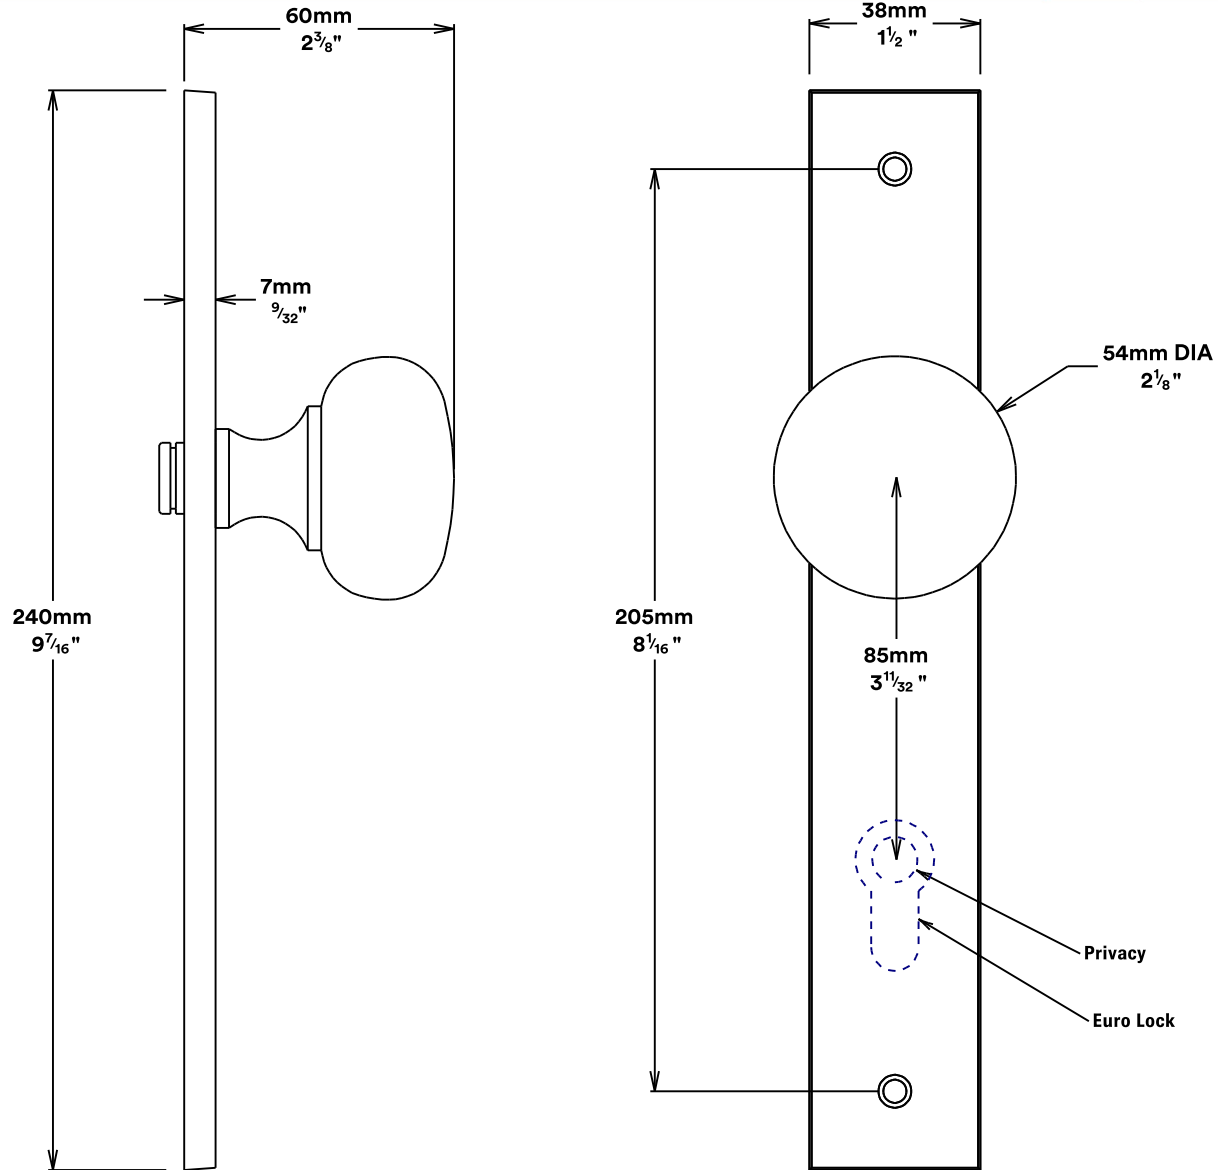

Door Knob Cambridge Rectangular

iver

Euro Cylinder Key Key

iver

Mortice Lock Euro & Striker

Created for life.