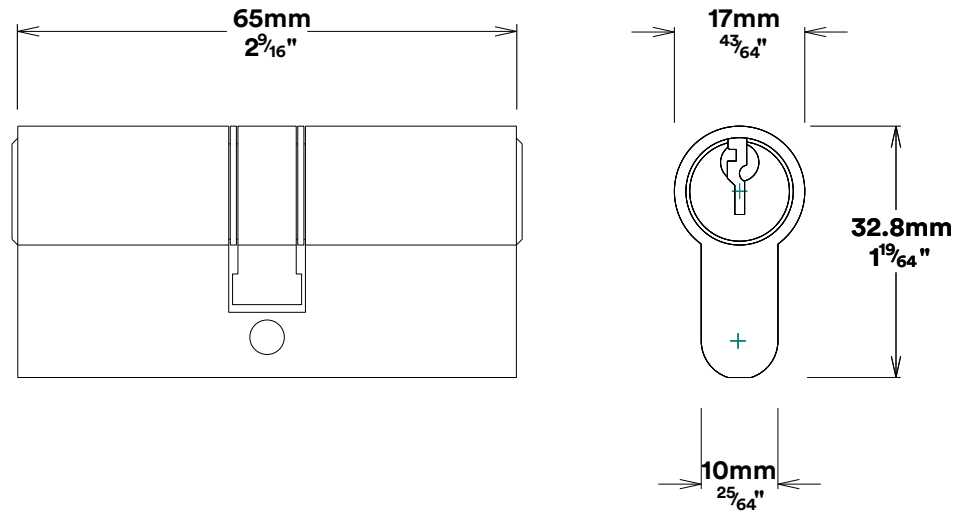

Door Knob Cambridge Rectangular

iver

Euro Cylinder Key Key

iver

Mortice Lock Euro & Striker

Created for life.