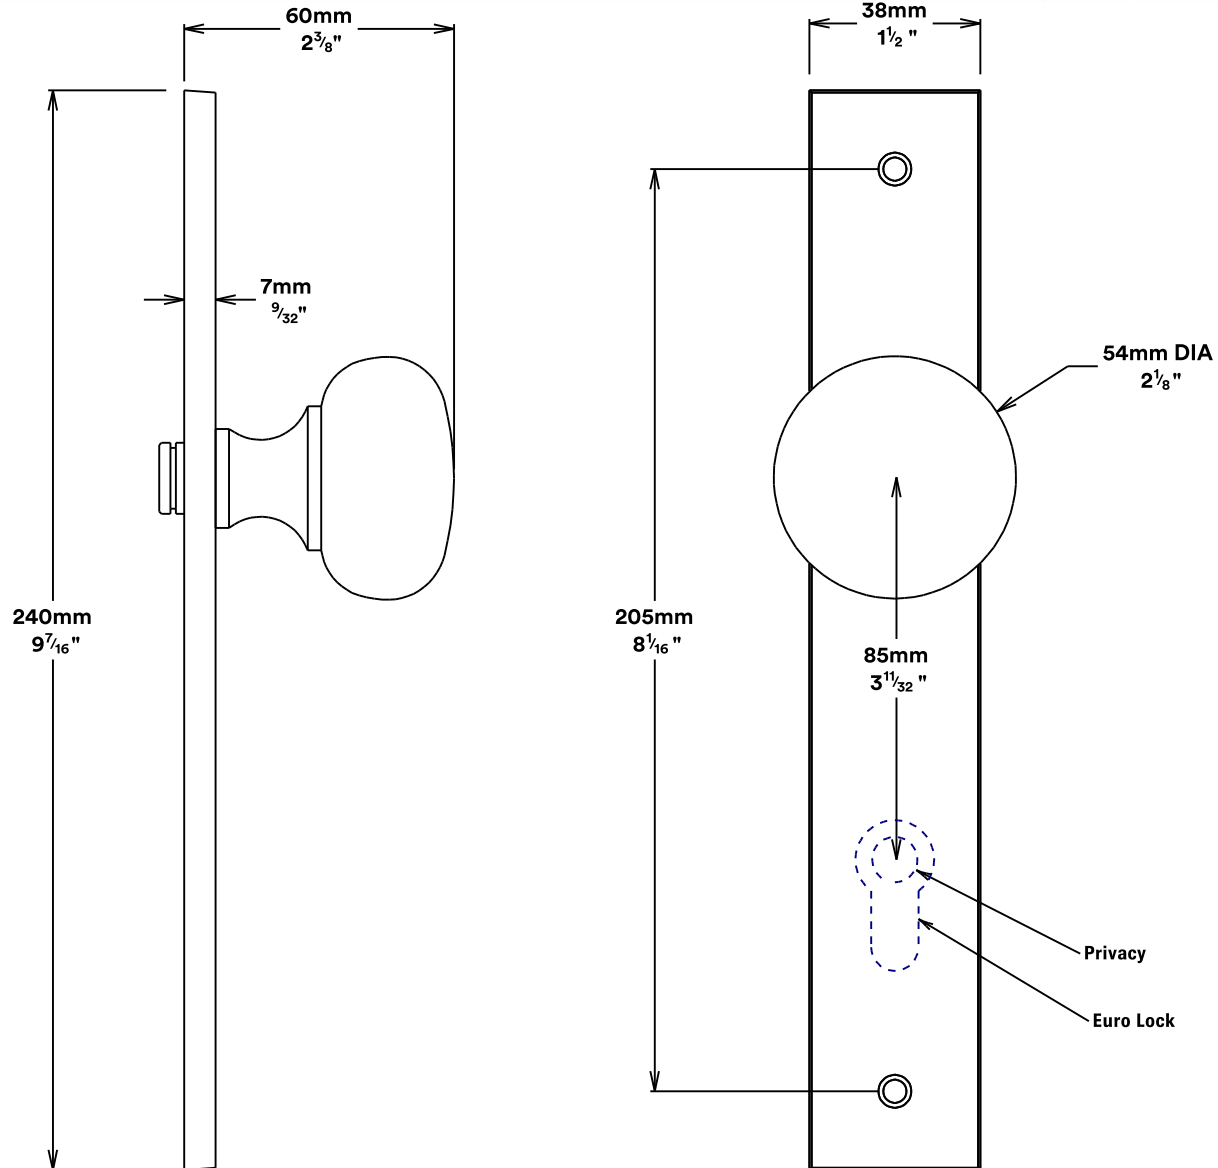

Door Knob Cambridge Rectangular

iver

Euro Cylinder Key Thumb

iver

Mortice Lock Euro & Striker

Created for life.