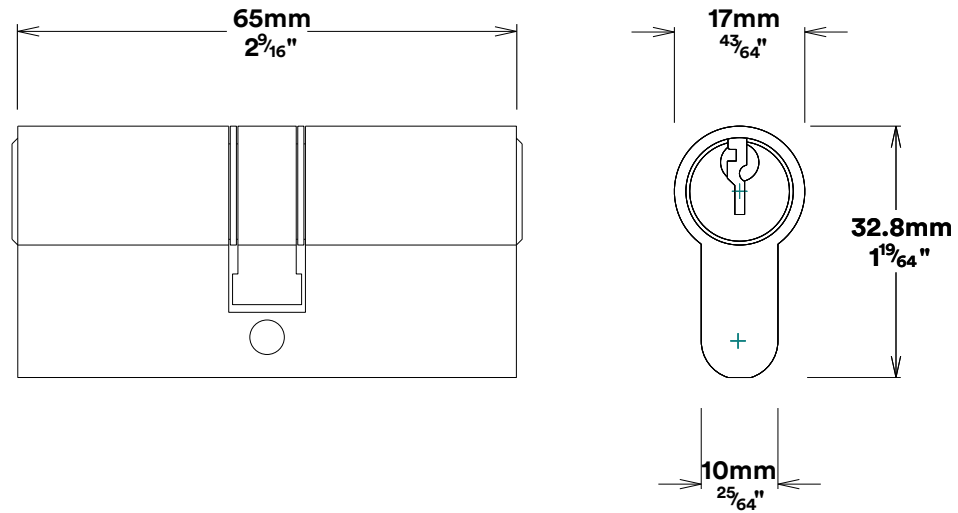

Door Knob Guildford Rectangular

iver

Euro Cylinder Key Key

iver

Mortice Lock Euro & Striker

Created for life.