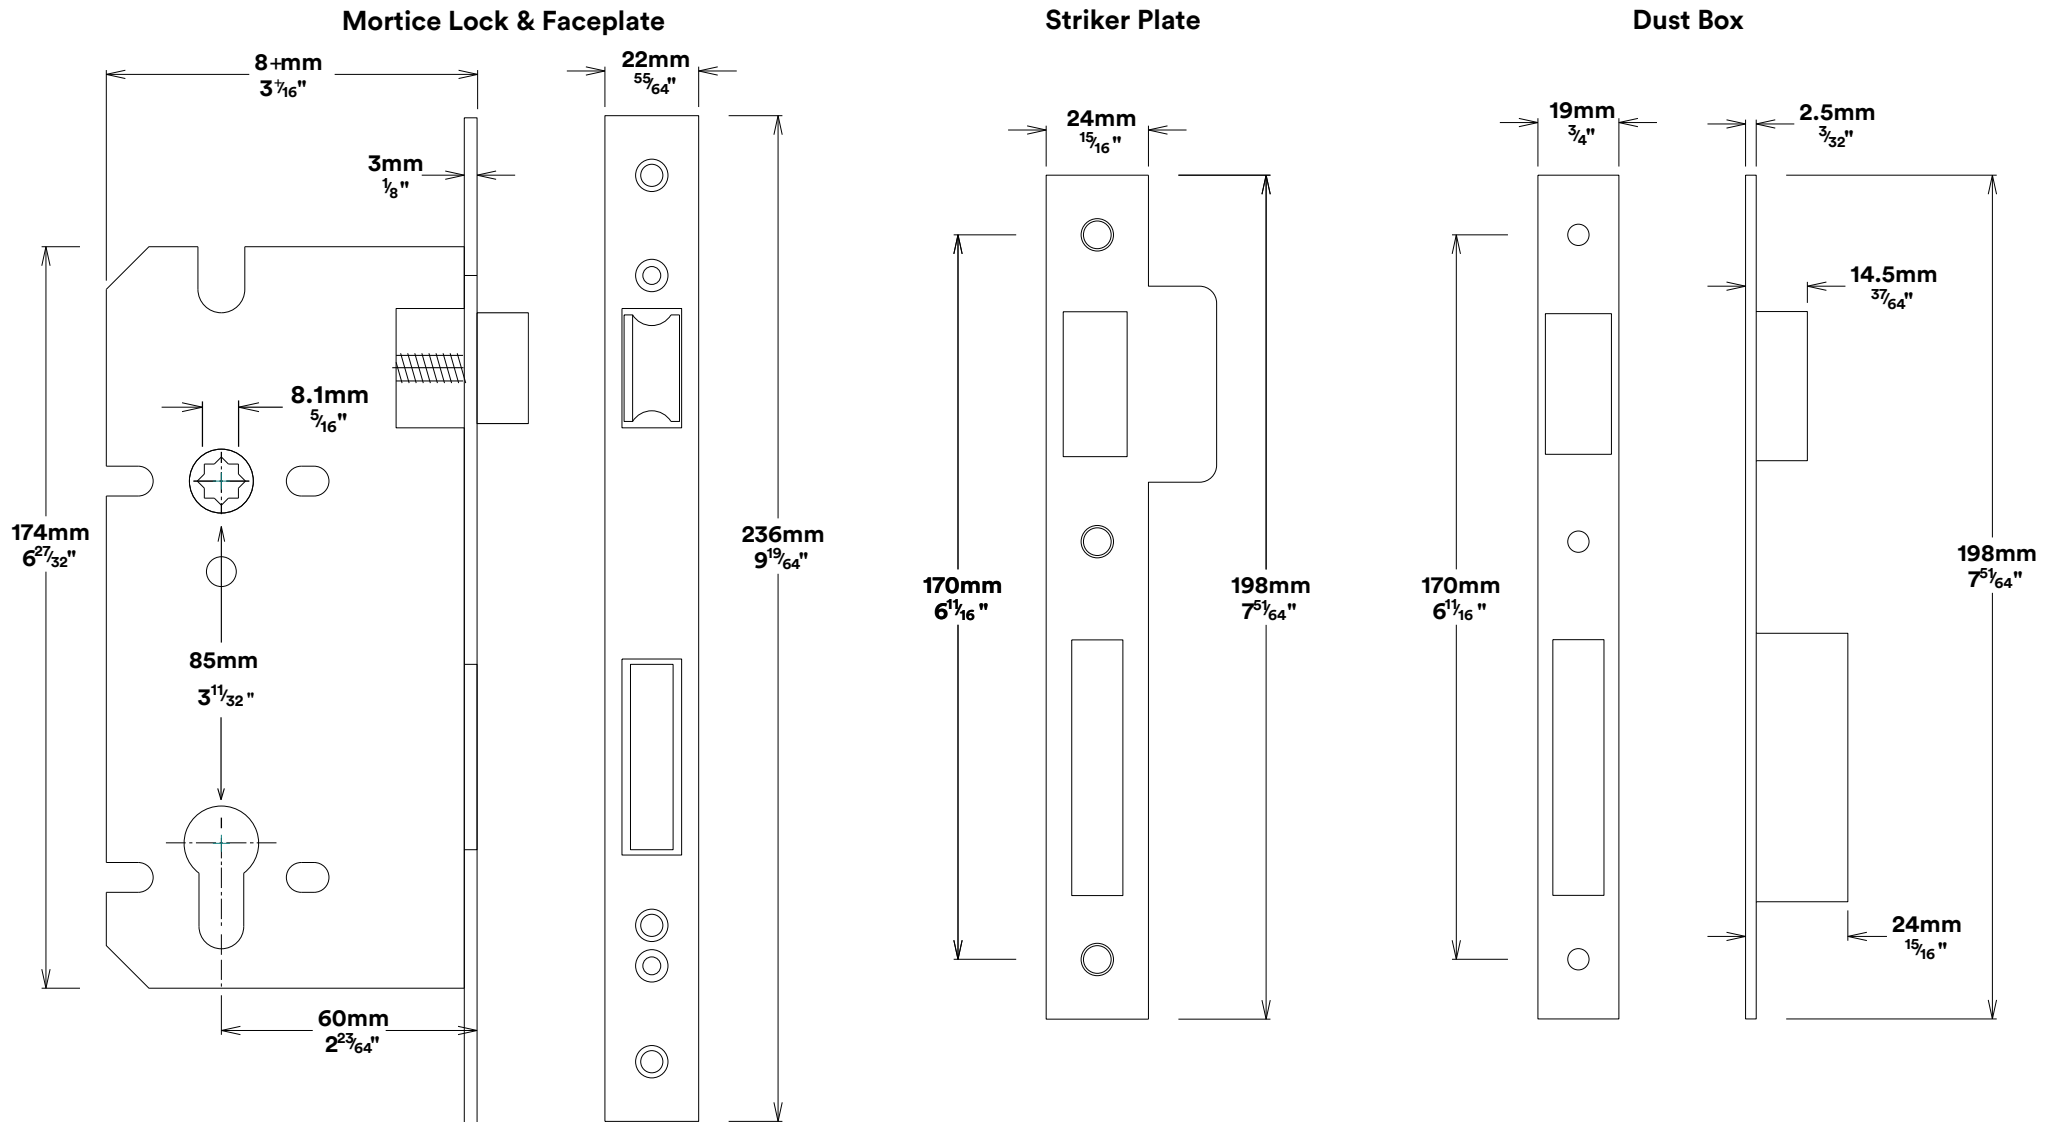

Door Knob Guildford Rectangular

iver

Euro Cylinder Key Key

iver

Mortice Lock Euro & Striker

Created for life.