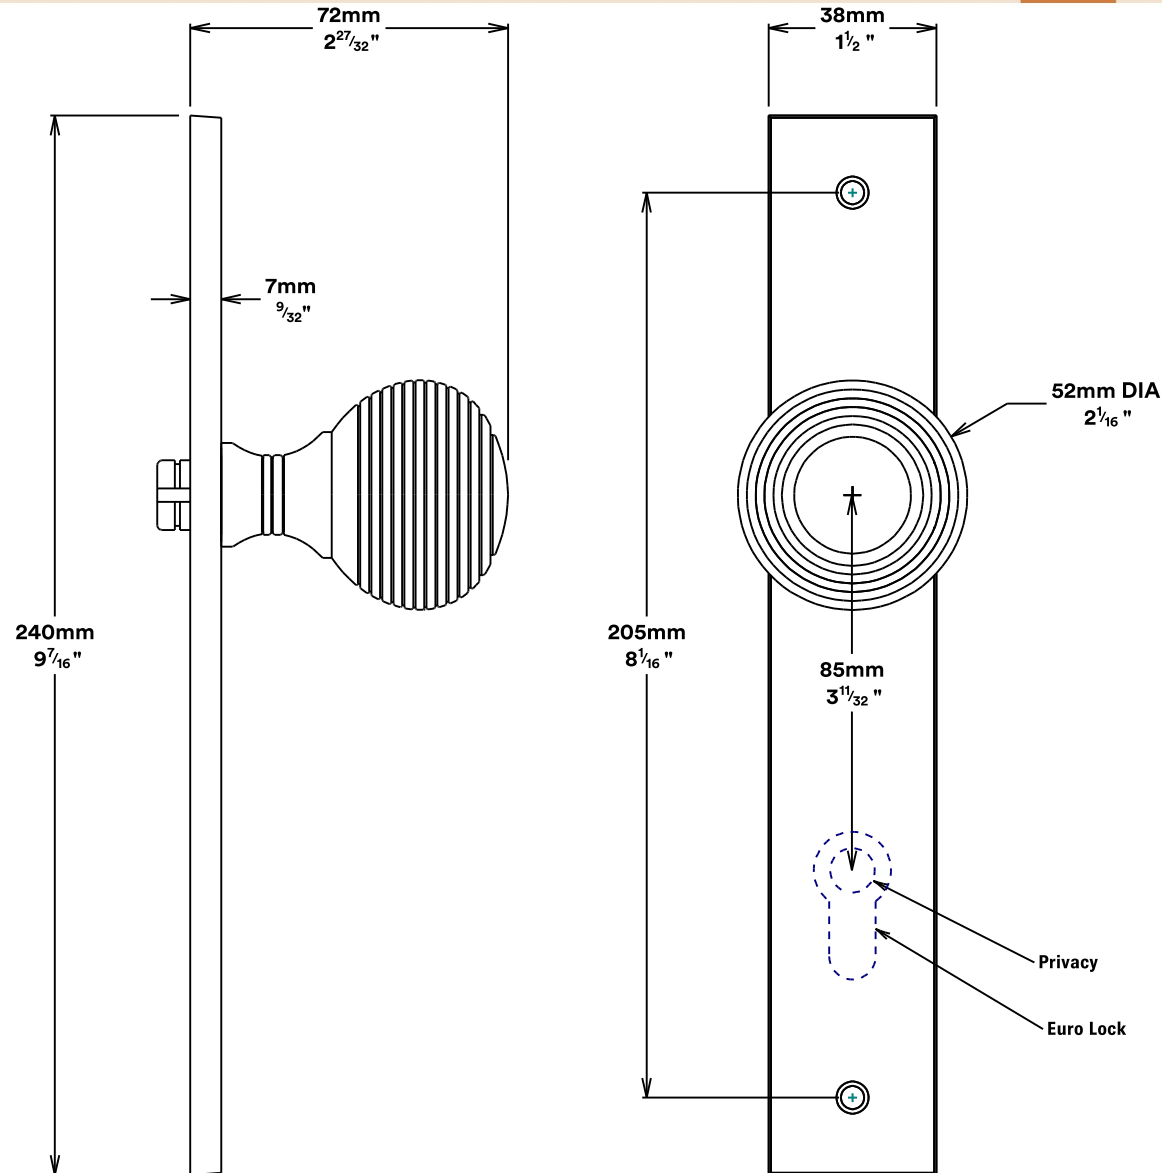

Door Knob Guildford Rectangular

iver

Euro Cylinder Key Key

iver

Mortice Lock Euro & Striker

Created for life.