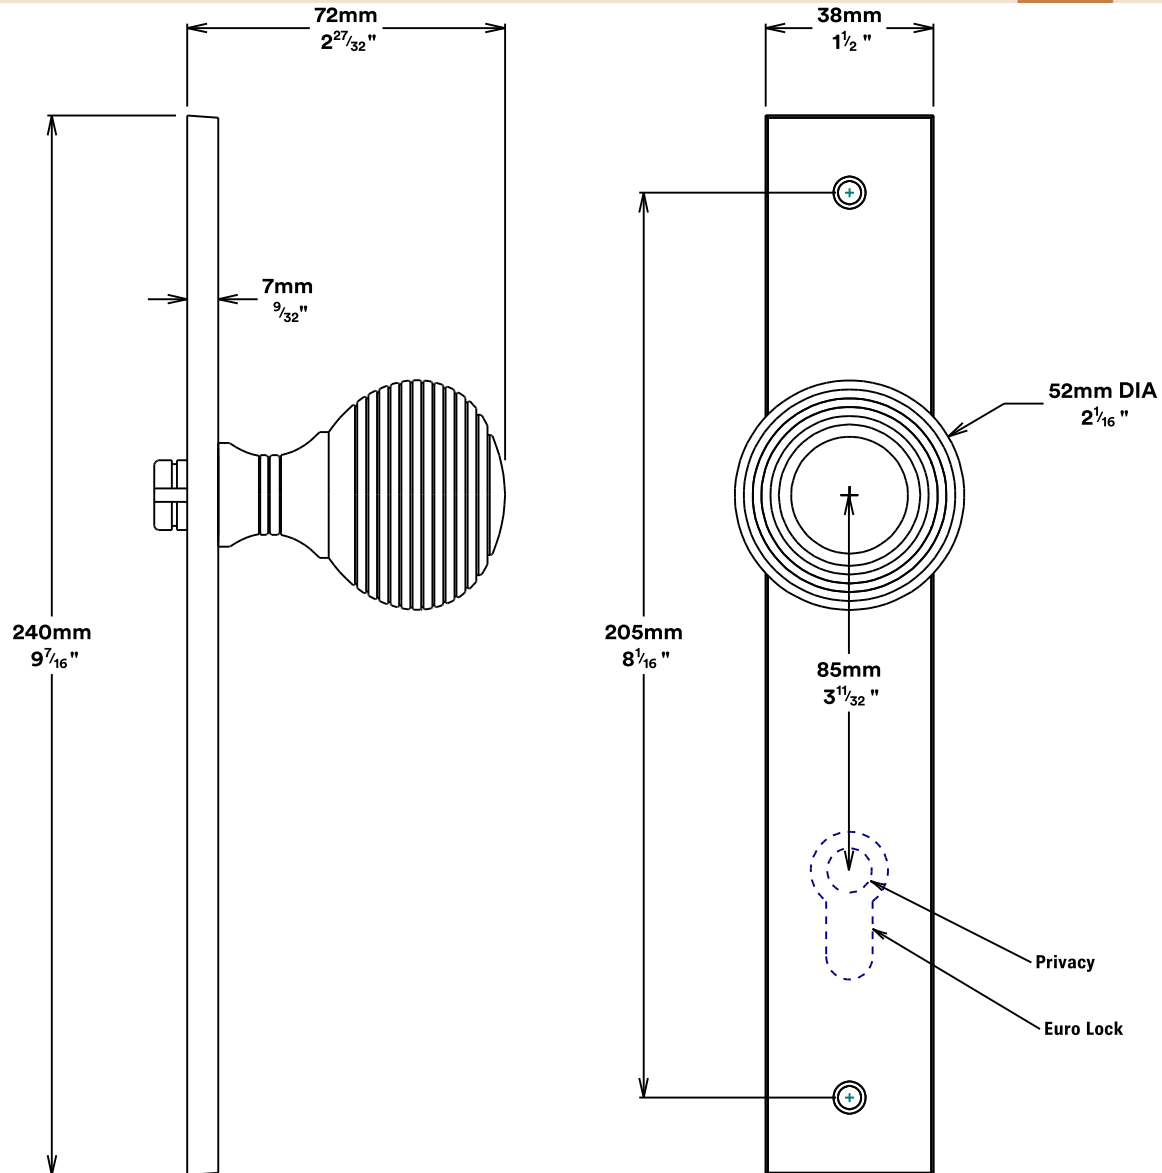

# Door Knob Guildford Rectangular

# Euro Cylinder Key Thumb