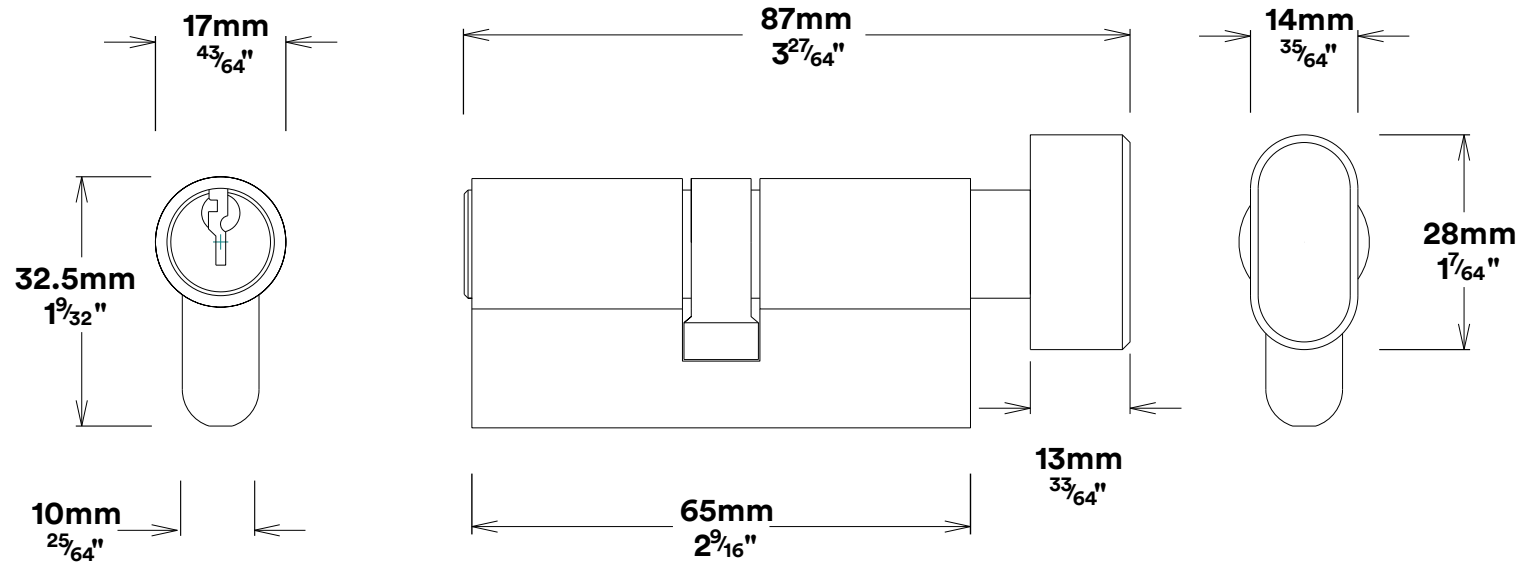

Door Knob Paddington Shouldered

iver

Euro Cylinder Key Thumb

iver

Mortice Lock Euro & Striker

Created for life.