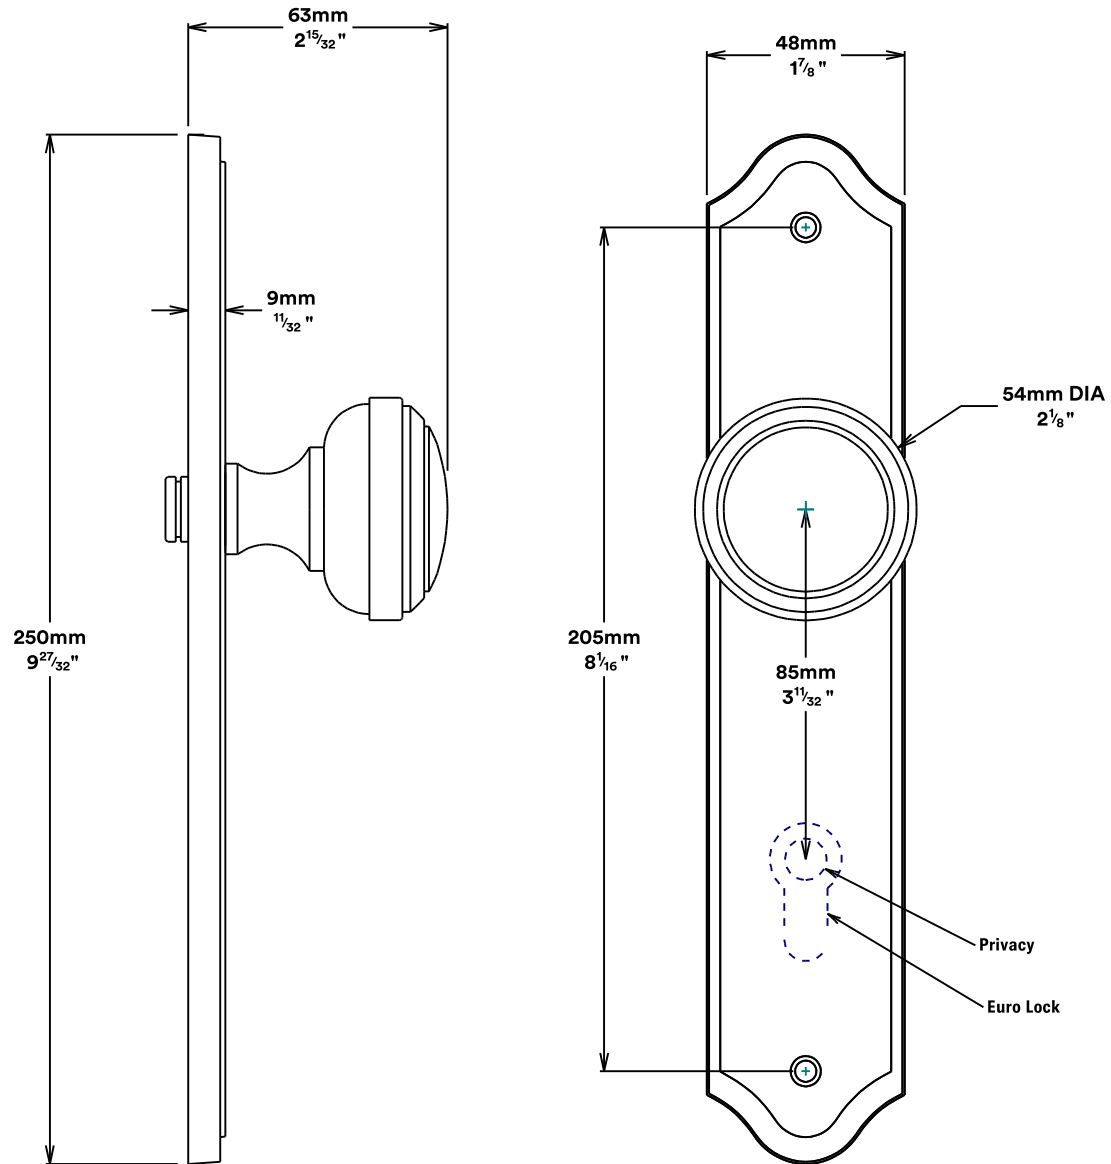

Door Knob Paddington Shouldered

iver

Euro Cylinder Key Thumb

iver

Mortice Lock Euro & Striker

Created for life.