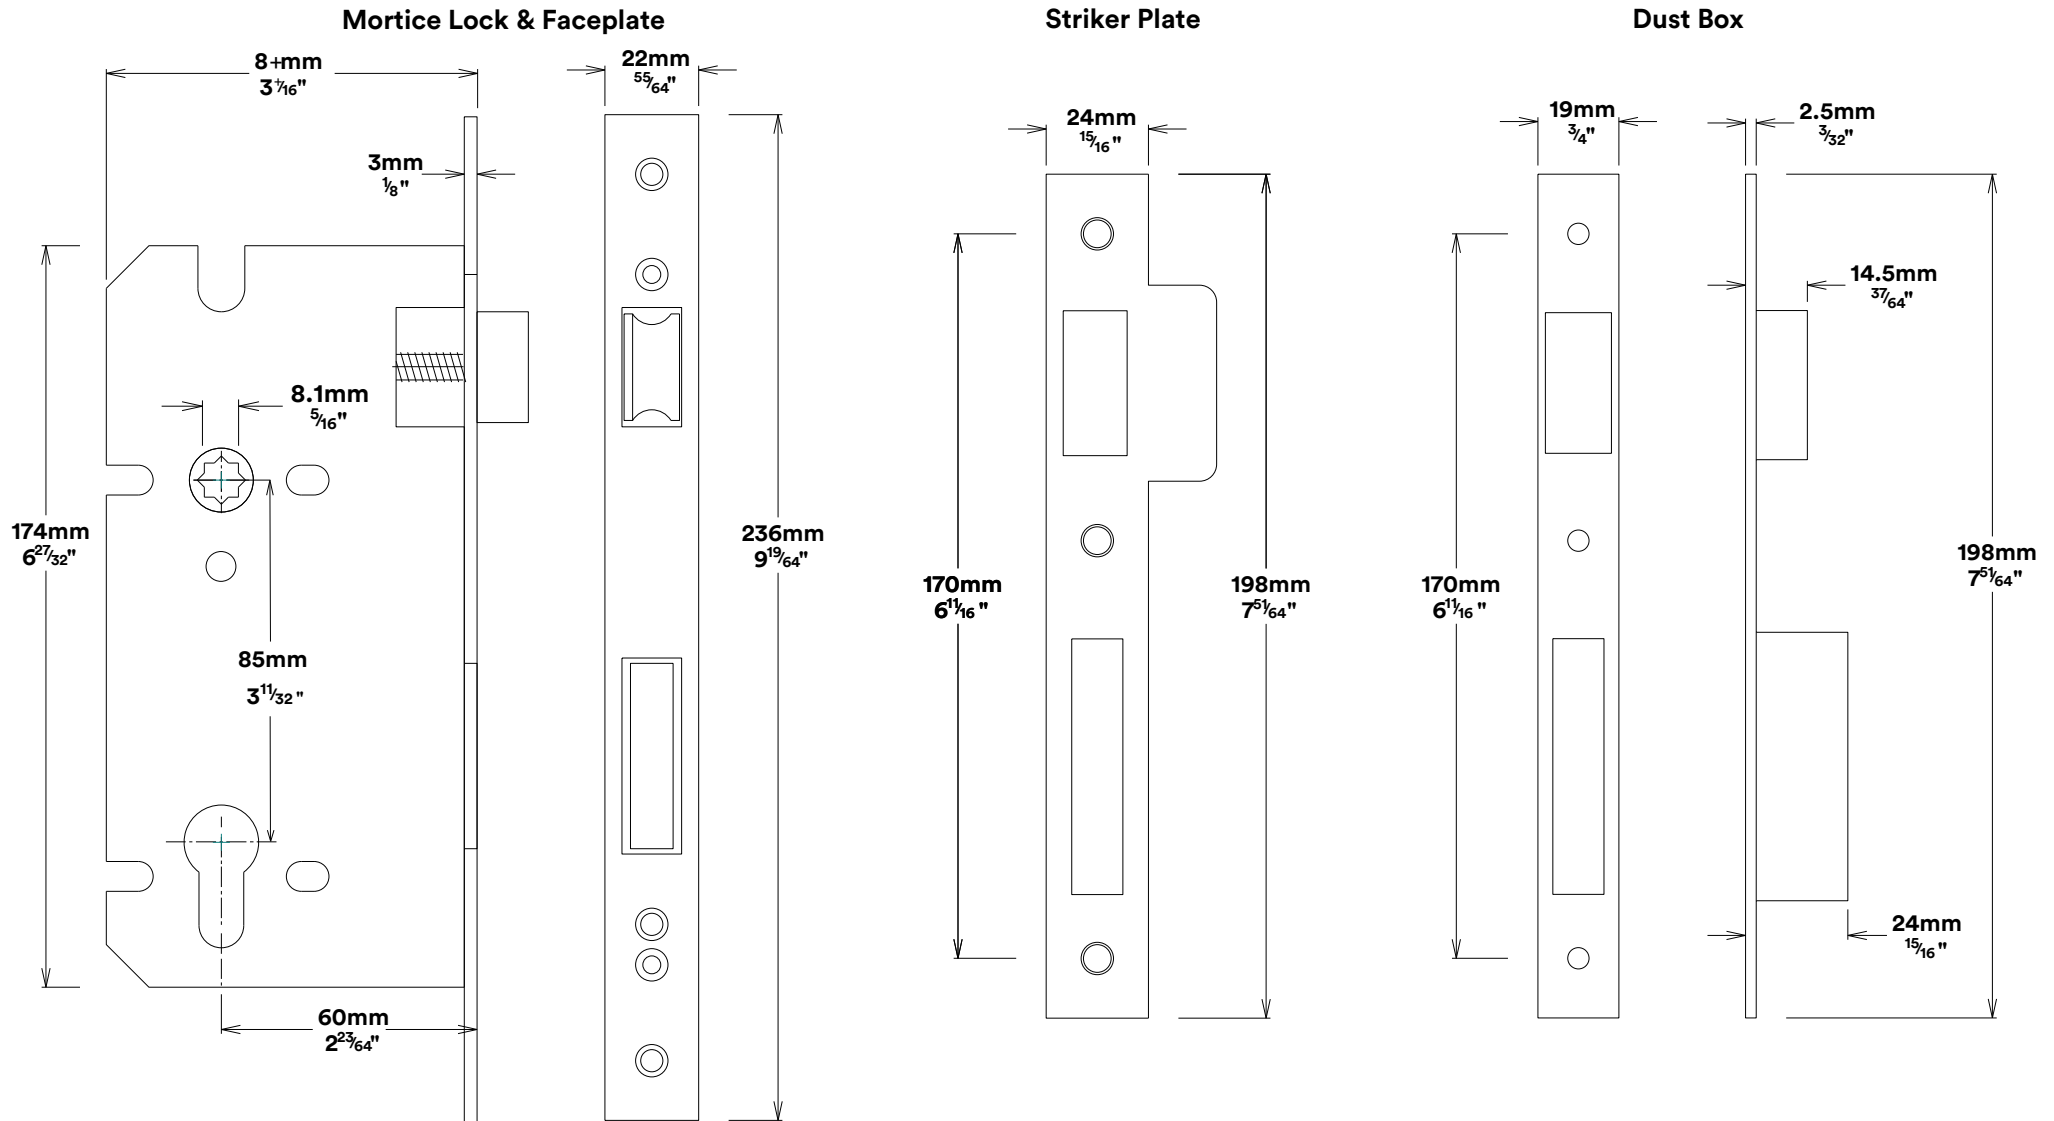

Door Knob Paddington Shouldered

iver

Euro Cylinder Key Thumb

iver

Mortice Lock Euro & Striker

Created for life.