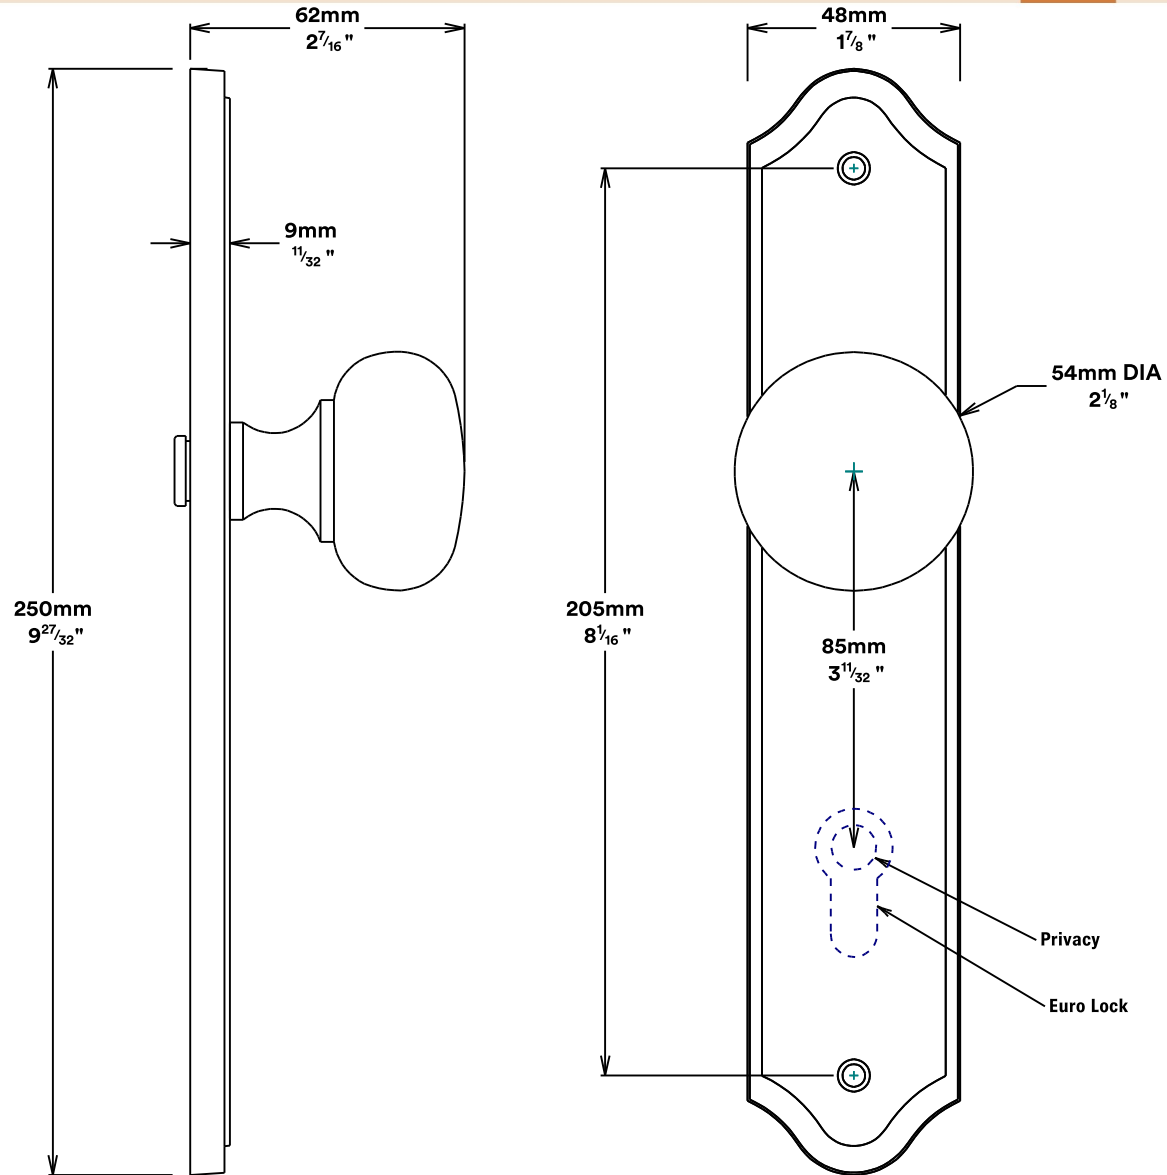

Door Knob Cambridge Shouldered

iver

Euro Cylinder Key Key

iver

Mortice Lock Euro & Striker

Created for life.