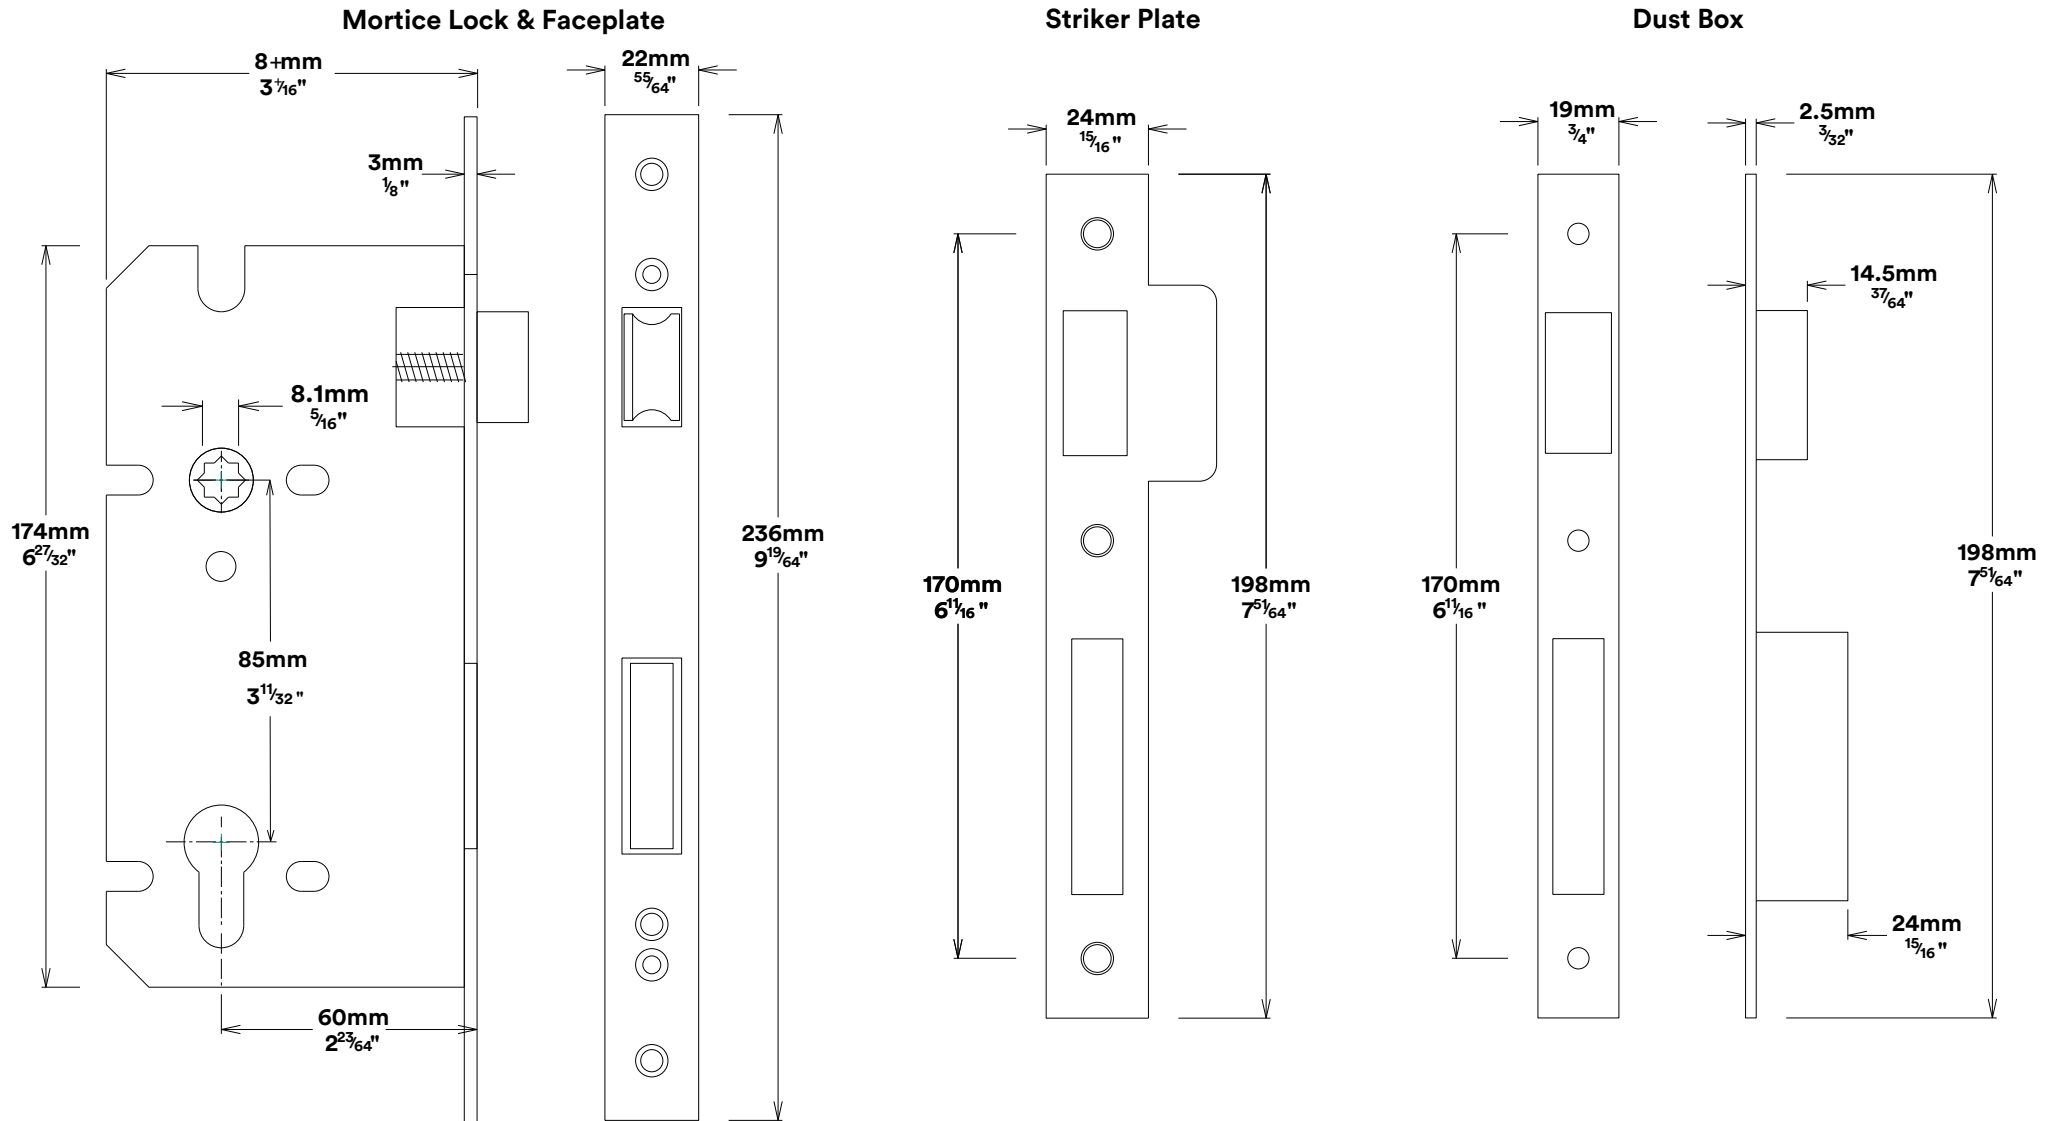

Door Knob Cambridge Shouldered

iver

Euro Cylinder Key Key

iver

Mortice Lock Euro & Striker

Created for life.