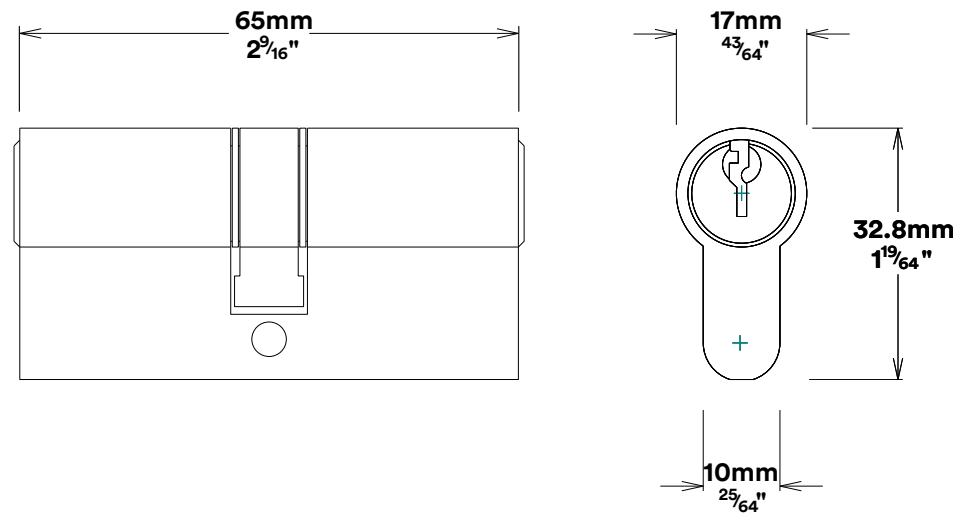

Door Knob Cambridge Shouldered

iver

Euro Cylinder Key Key

iver

Mortice Lock Euro & Striker

Created for life.