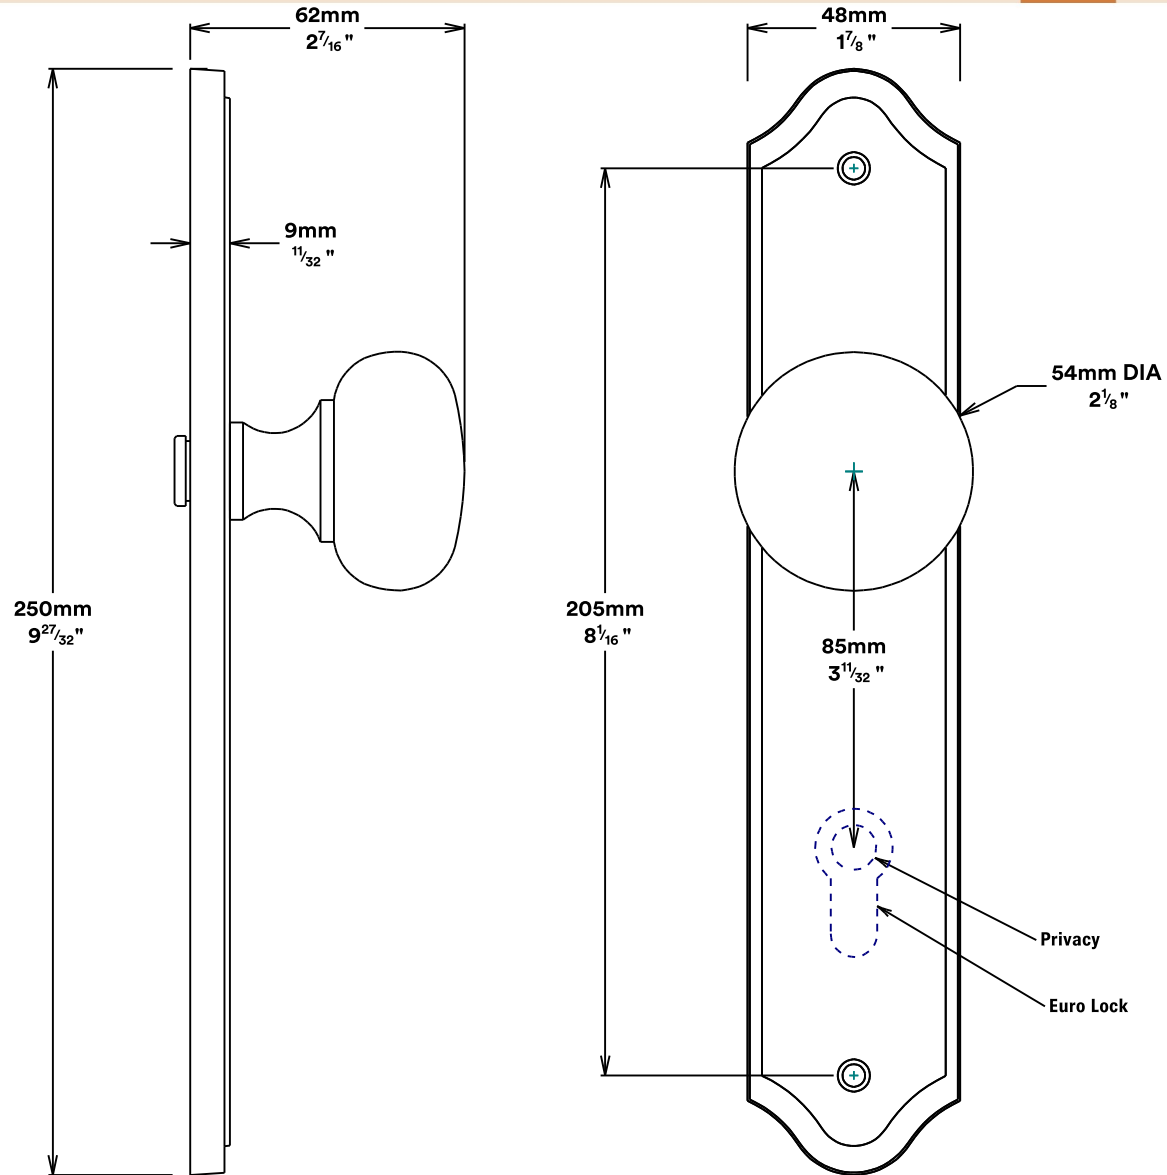

Door Knob Cambridge Shouldered

iver

Euro Cylinder Key Thumb

iver

Created for life.

Mortice Lock Euro & Striker

Created for life.