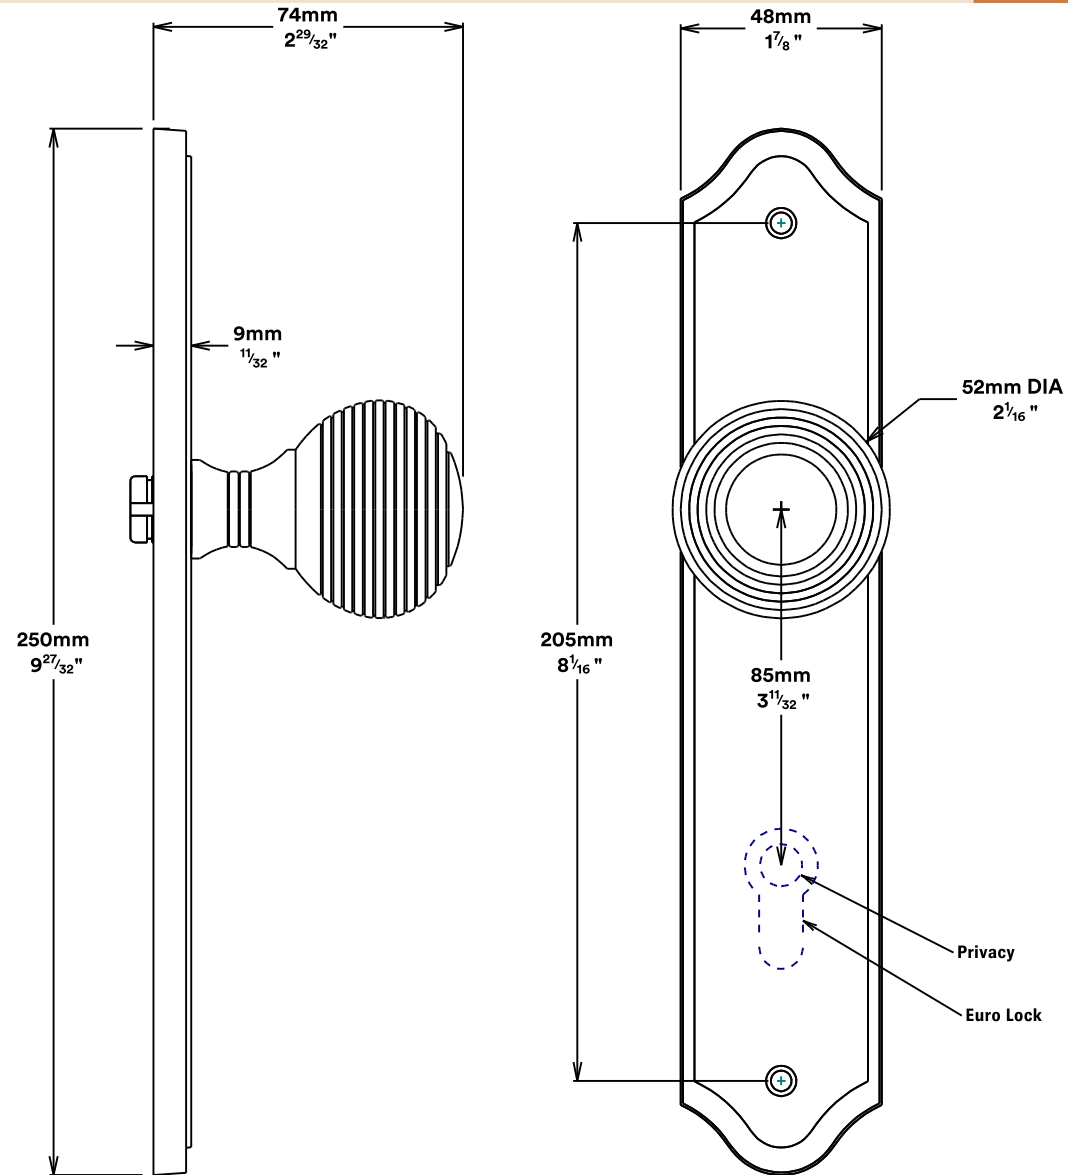

Door Knob Guildford Shouldered

iver

Euro Cylinder Key Key

iver

Mortice Lock Euro & Striker

Created for life.