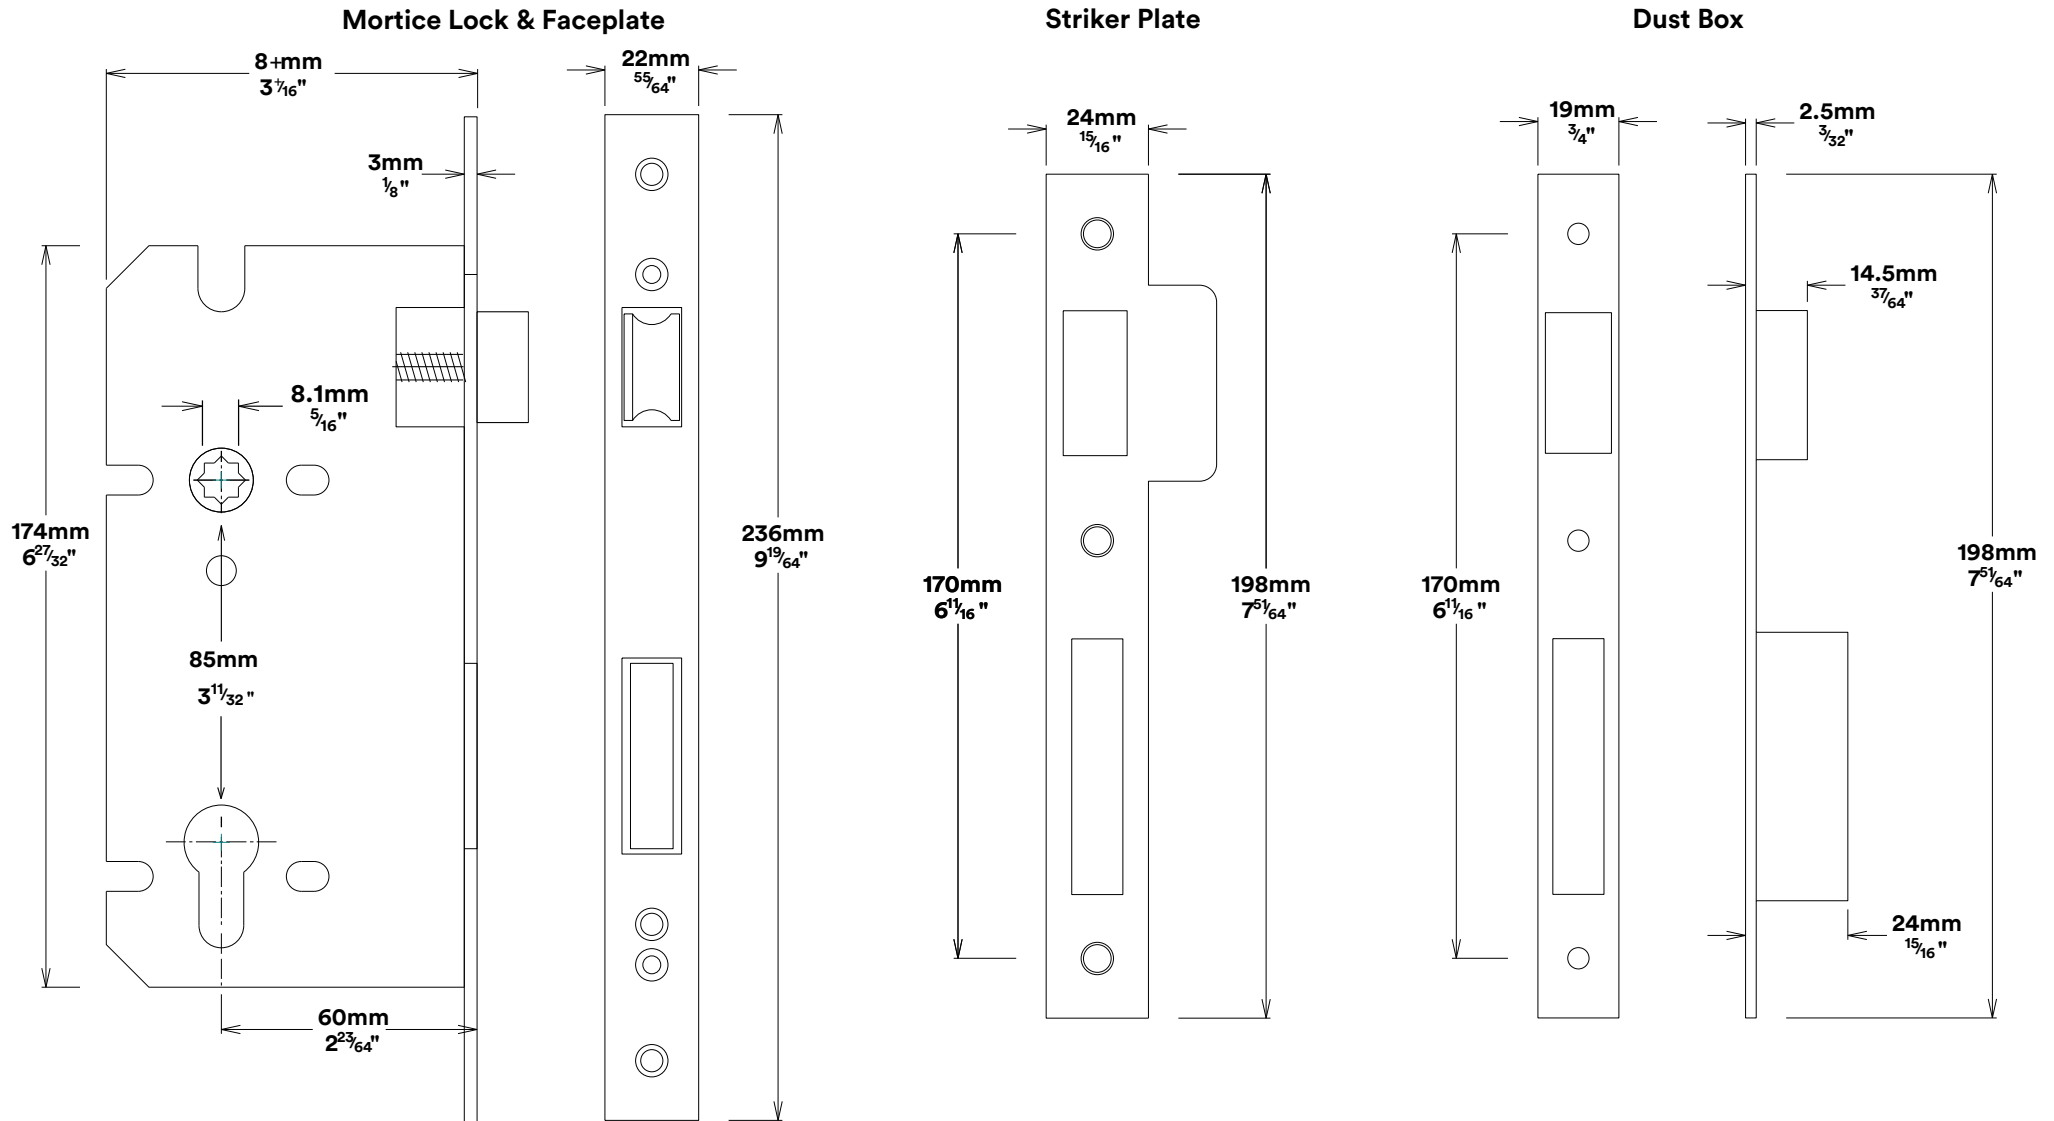

Door Knob Guildford Shouldered

iver

Euro Cylinder Key Key

iver

Mortice Lock Euro & Striker

Created for life.