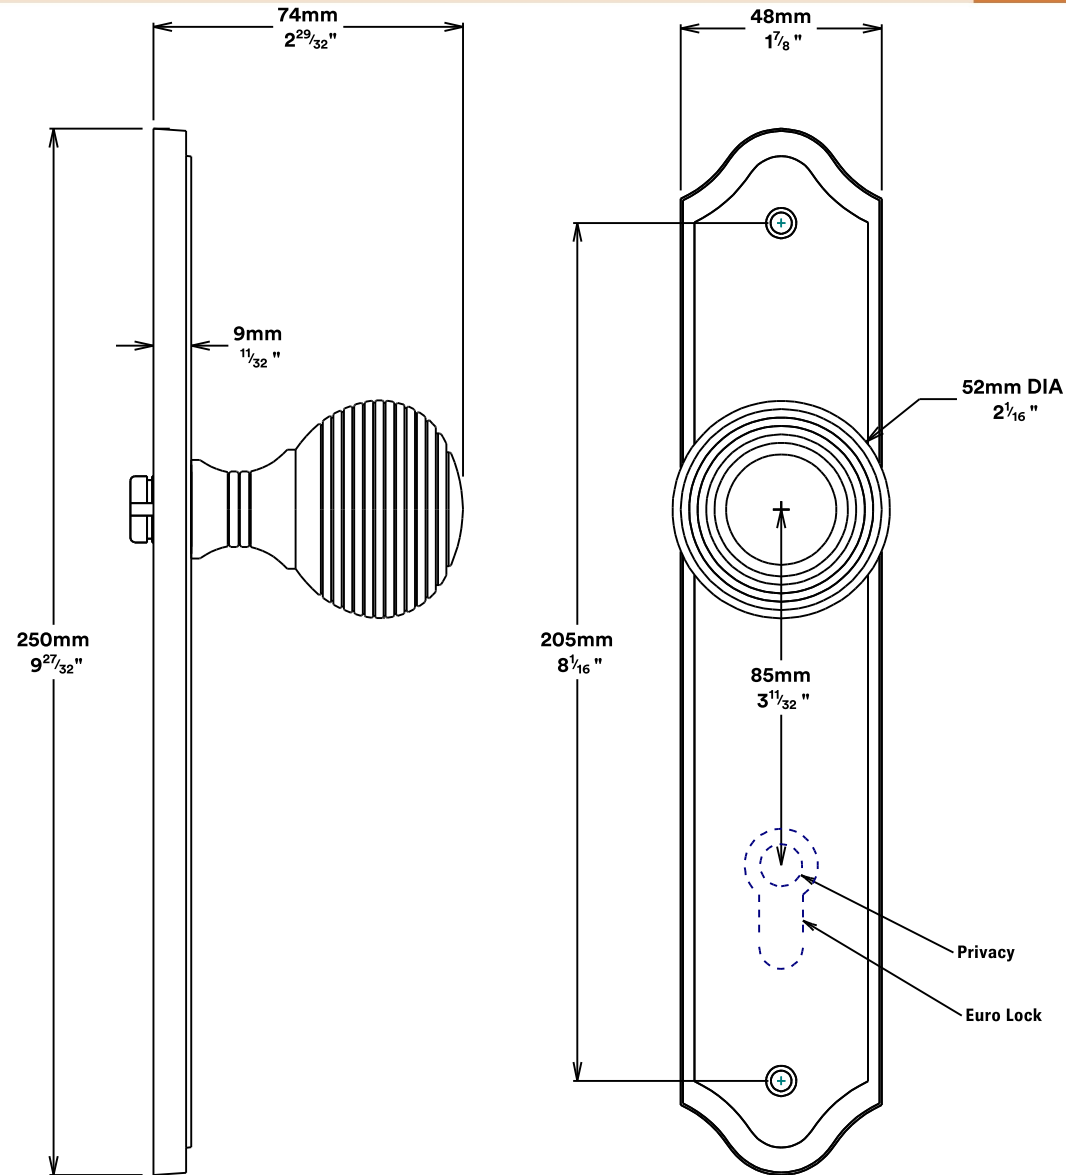

Door Knob Guildford Shouldered

iver

Euro Cylinder Key Thumb

iver

Created for life.

Mortice Lock Euro & Striker

Created for life.