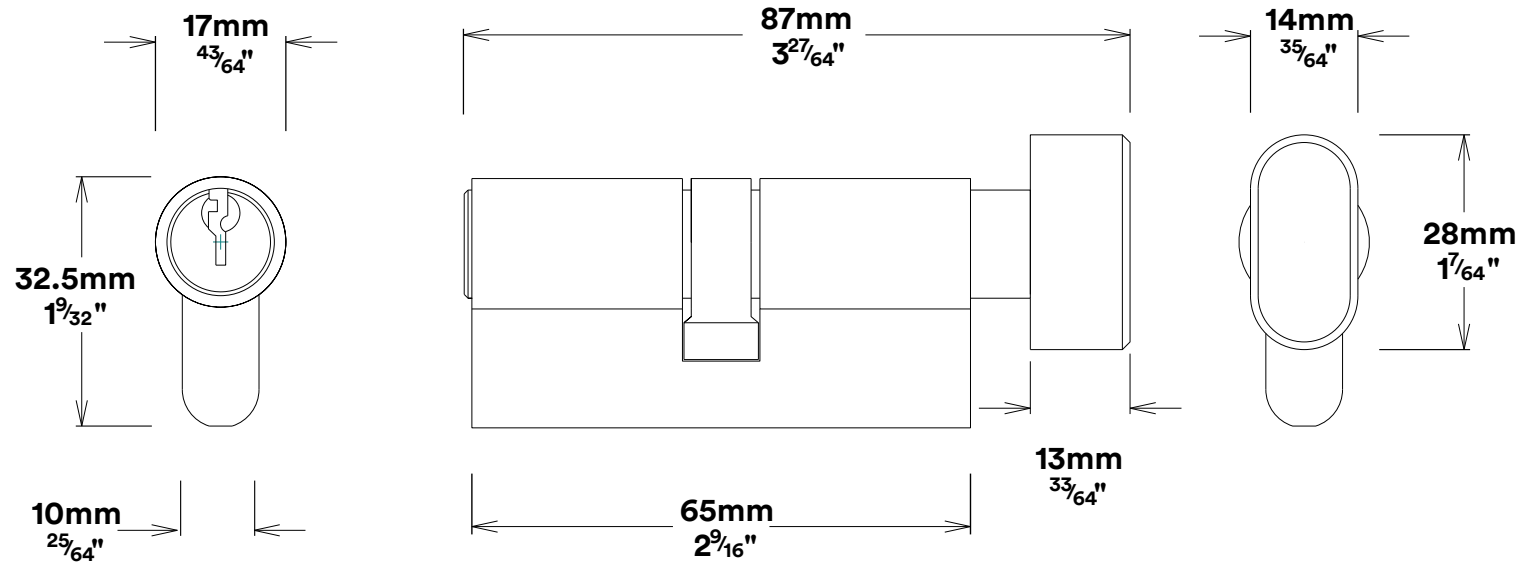

Door Knob Guildford Shouldered

iver

Euro Cylinder Key Thumb

iver

Created for life.

Mortice Lock Euro & Striker

Created for life.