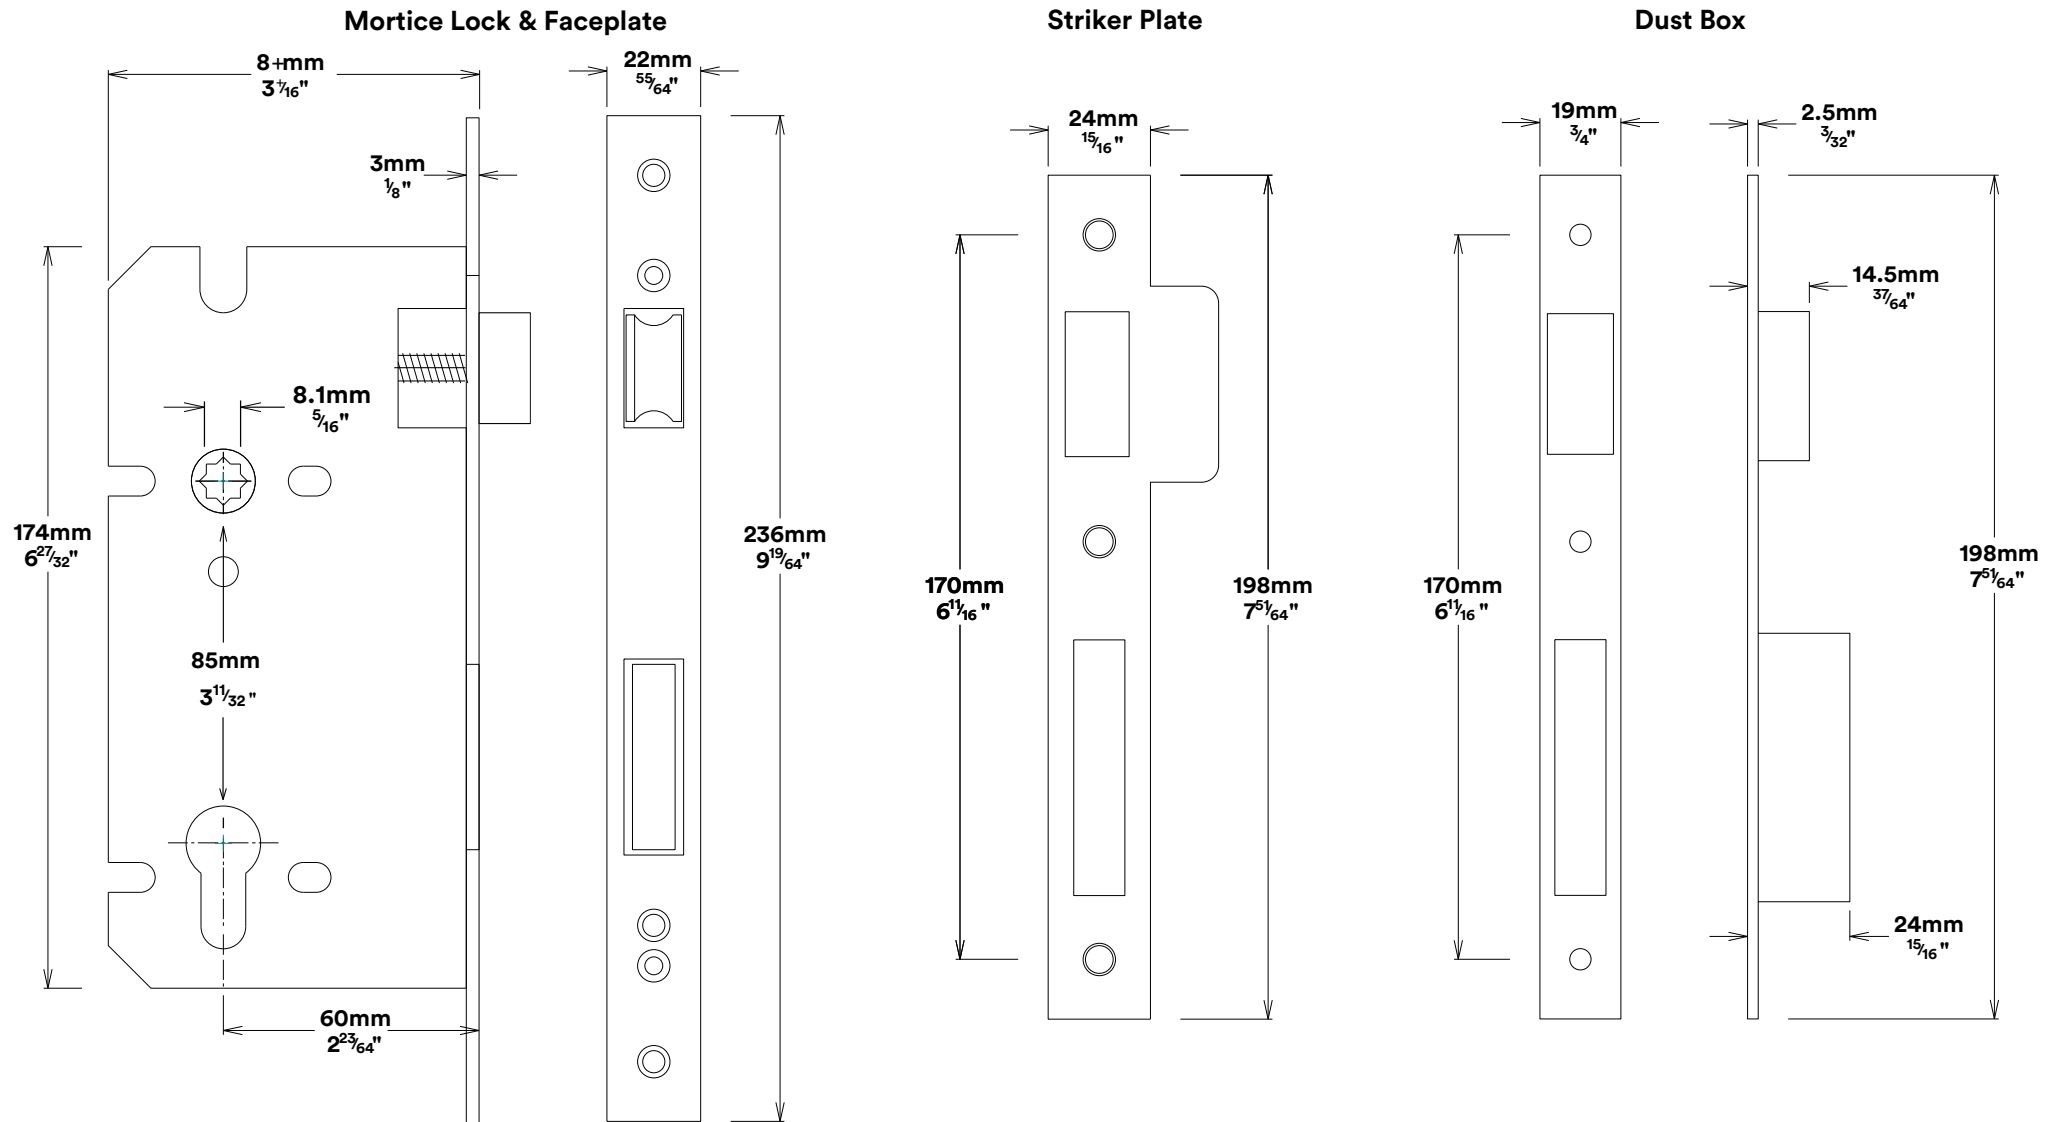

Door Knob Guildford Shouldered

iver

Euro Cylinder Key Thumb

iver

Created for life.

Mortice Lock Euro & Striker

Created for life.