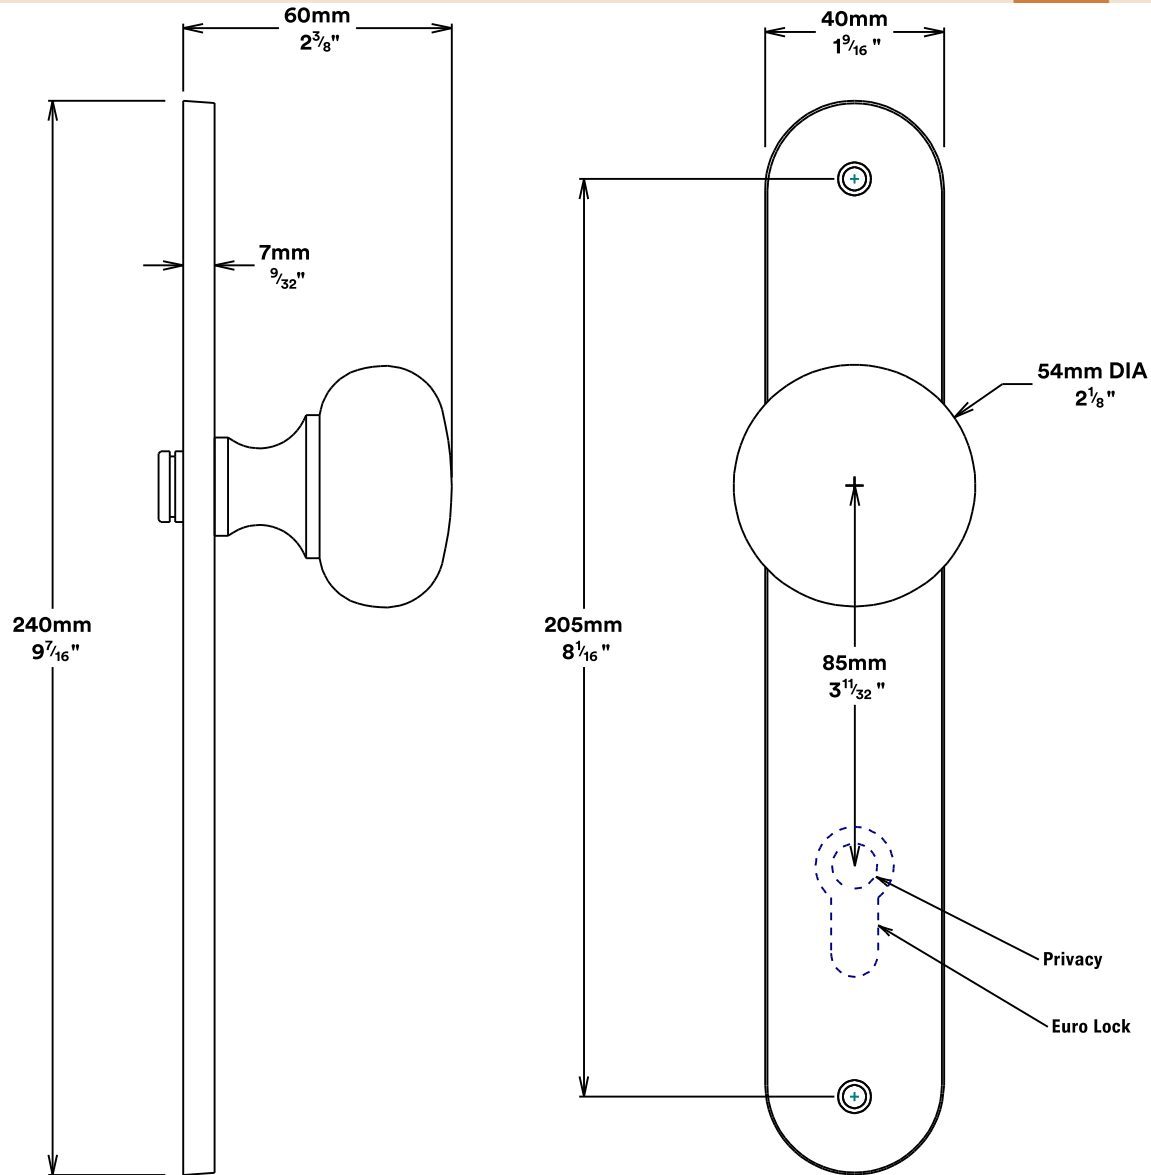

Door Knob Cambridge Oval

iver

Euro Cylinder Key Thumb

iver

Mortice Lock Euro & Striker

Created for life.