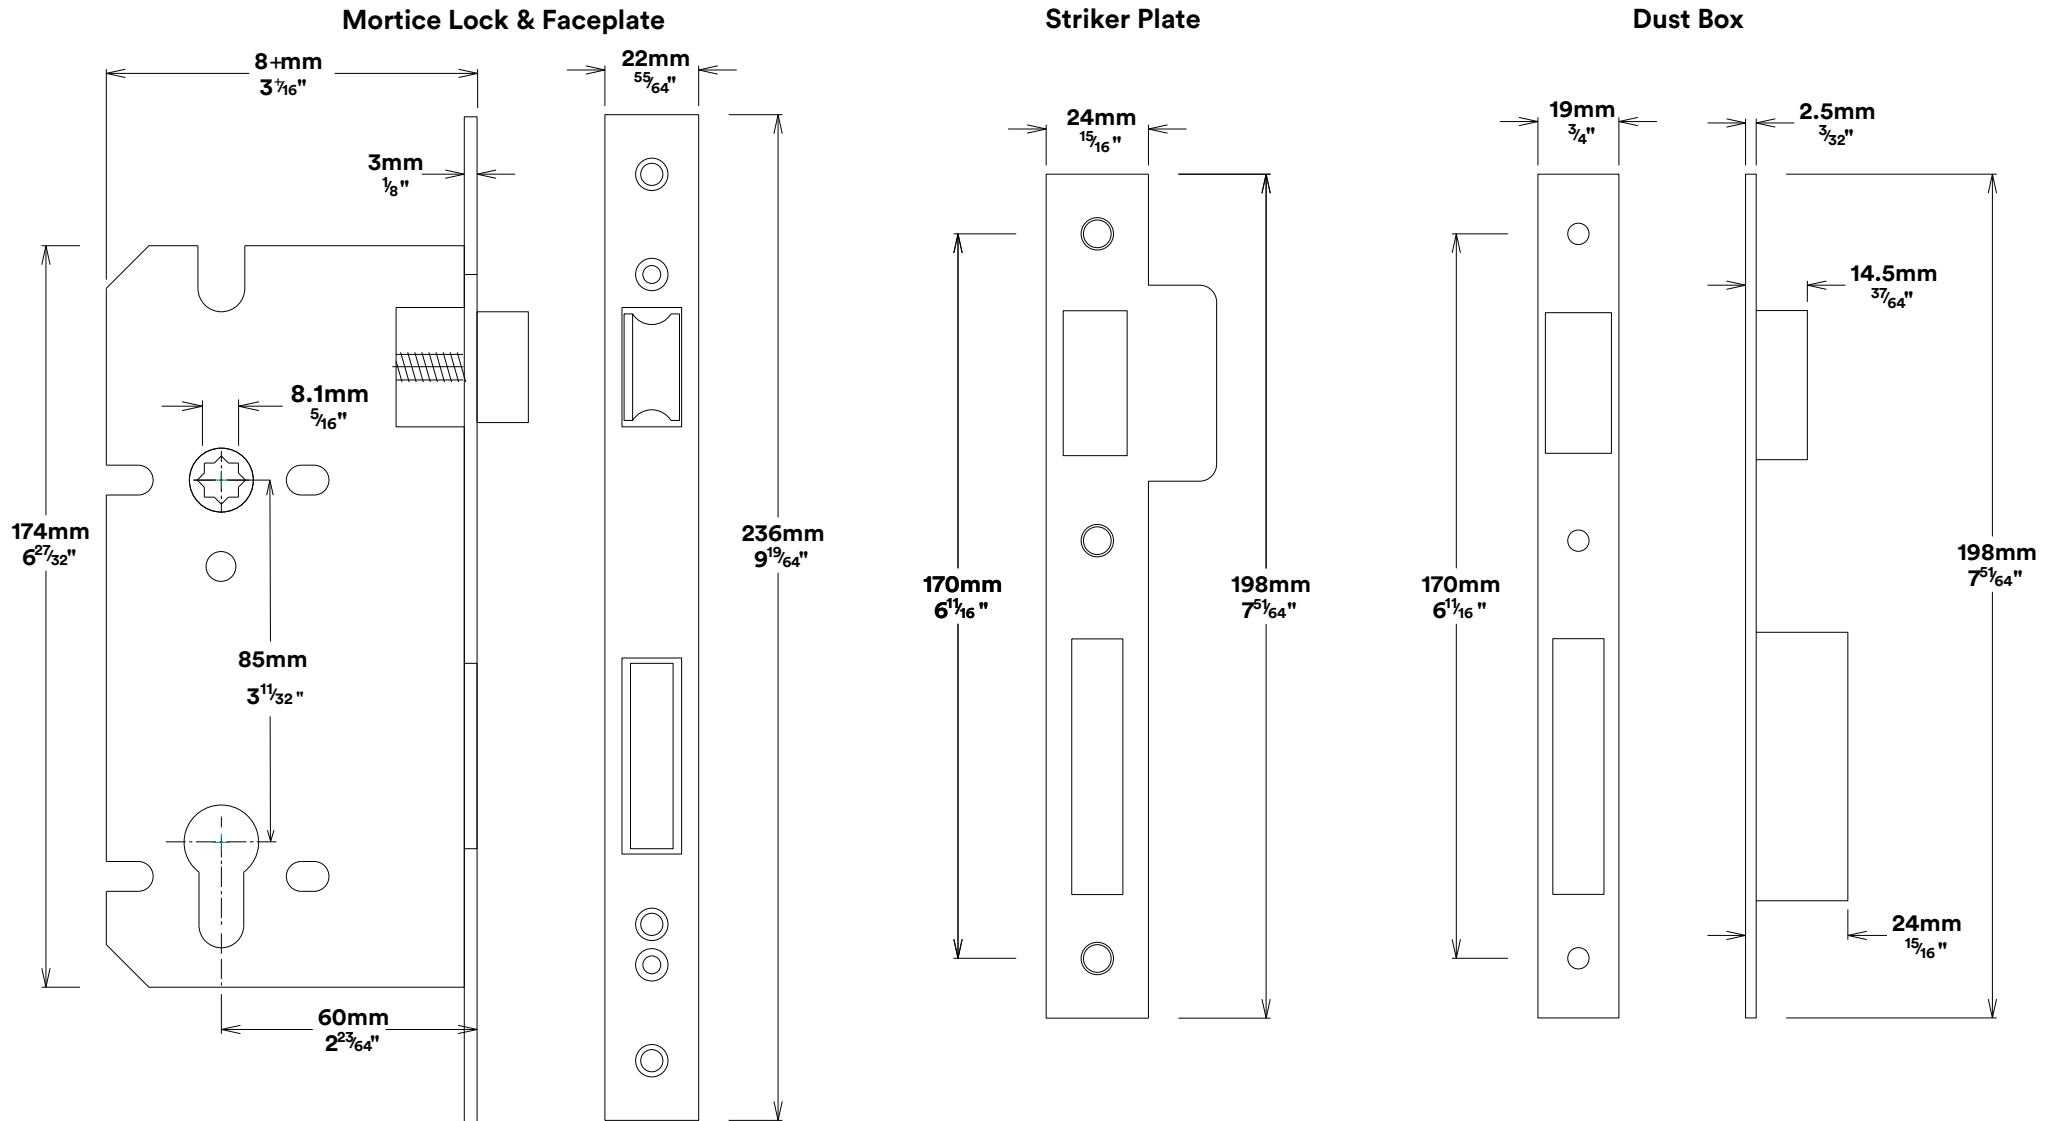

Door Knob Cambridge Oval

iver

Euro Cylinder Key Thumb

iver

Mortice Lock Euro & Striker

Created for life.