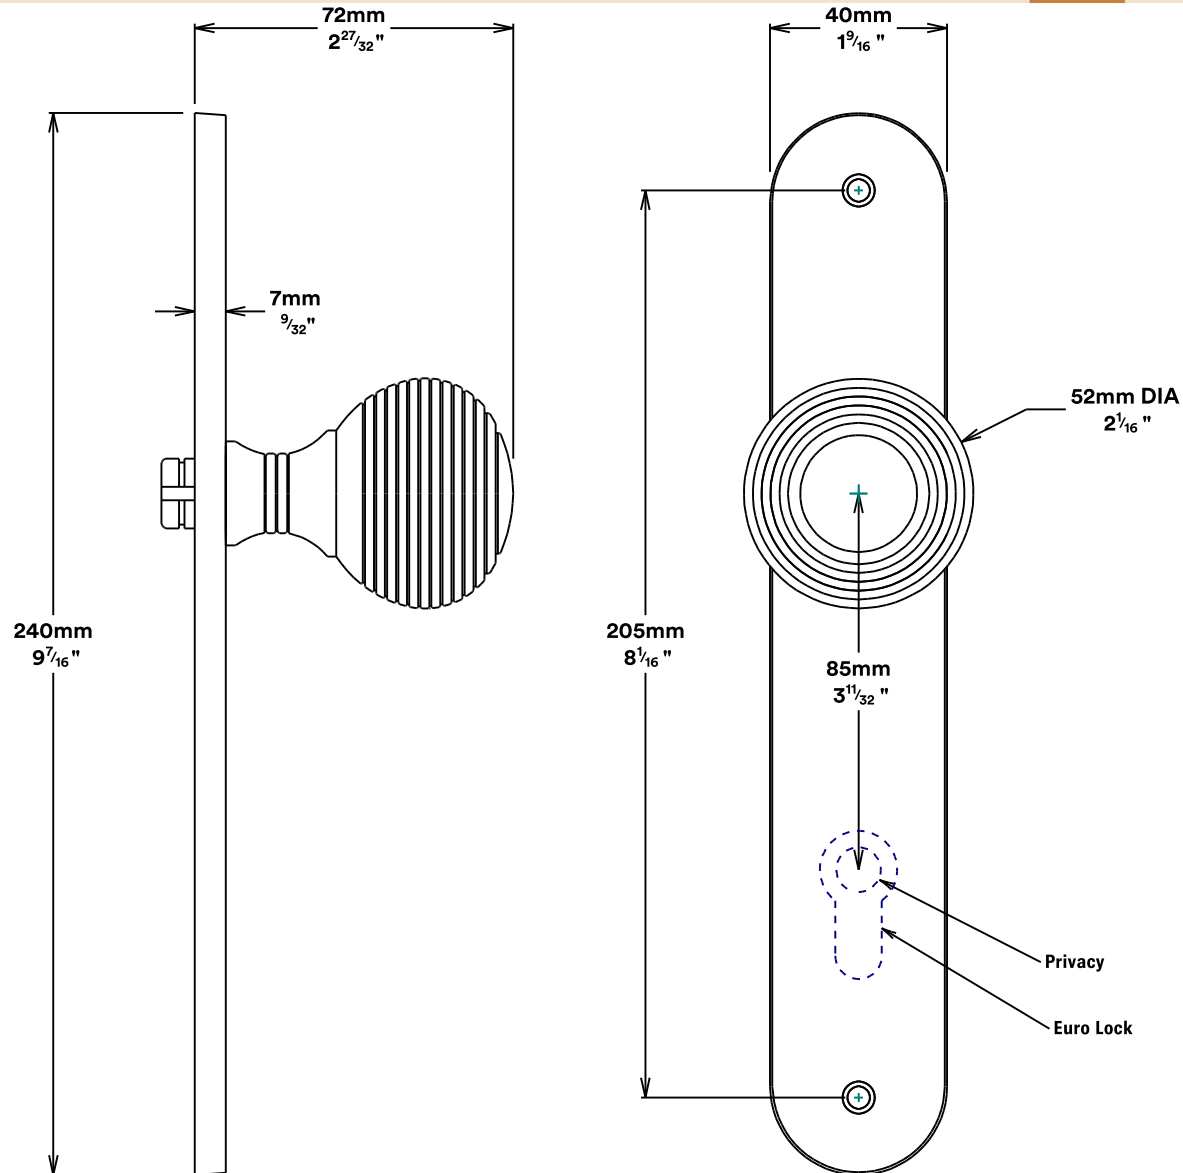

Door Knob Guildford Oval

iver