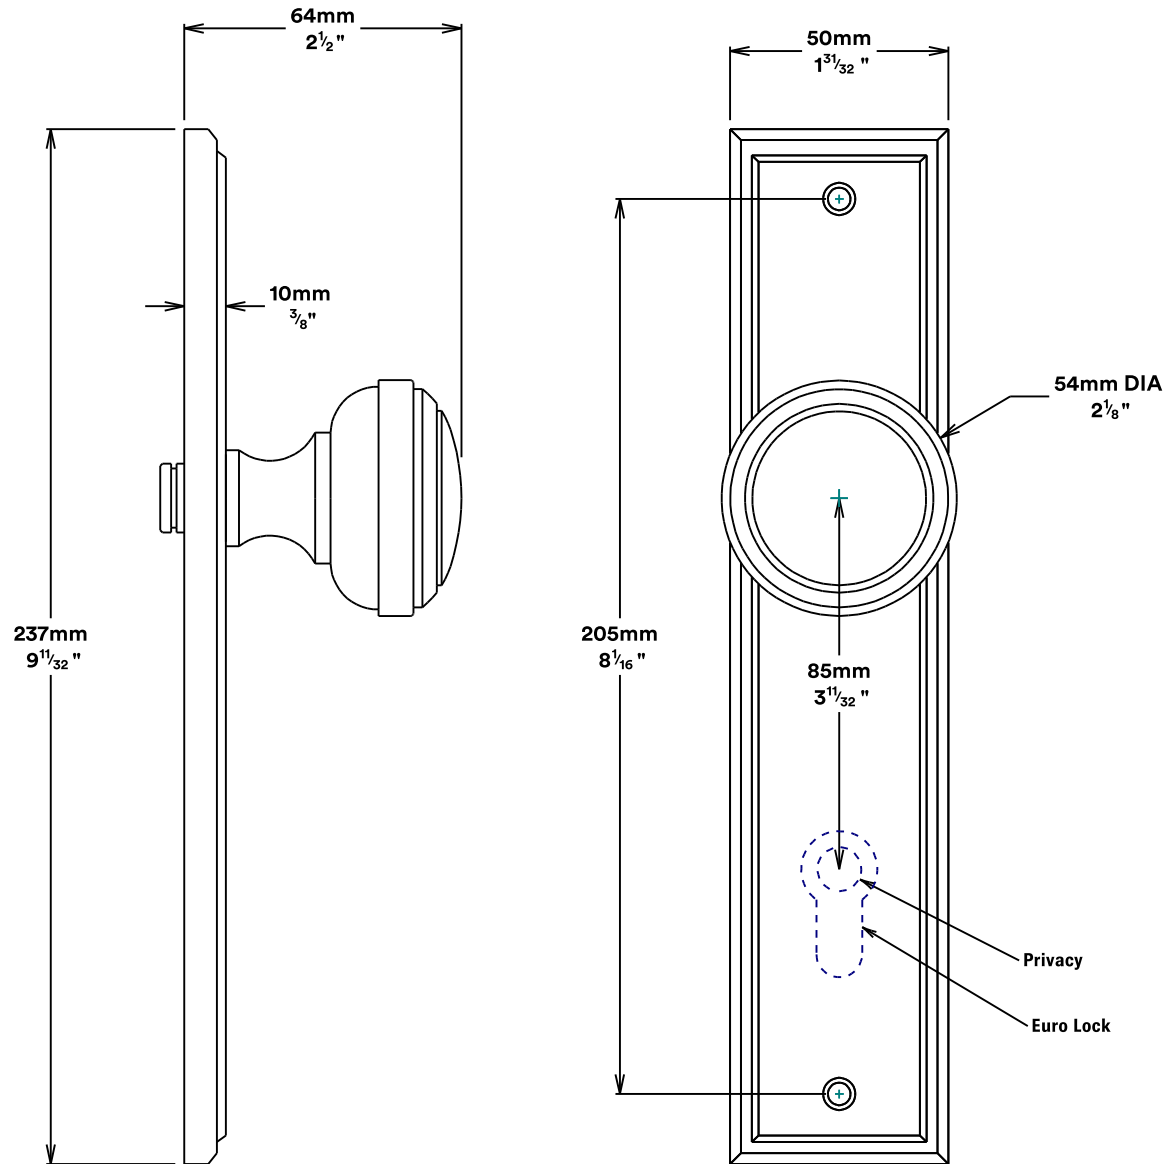

Door Knob Paddington Stepped

iver

Euro Cylinder Key Key

iver

Mortice Lock Euro & Striker

Created for life.