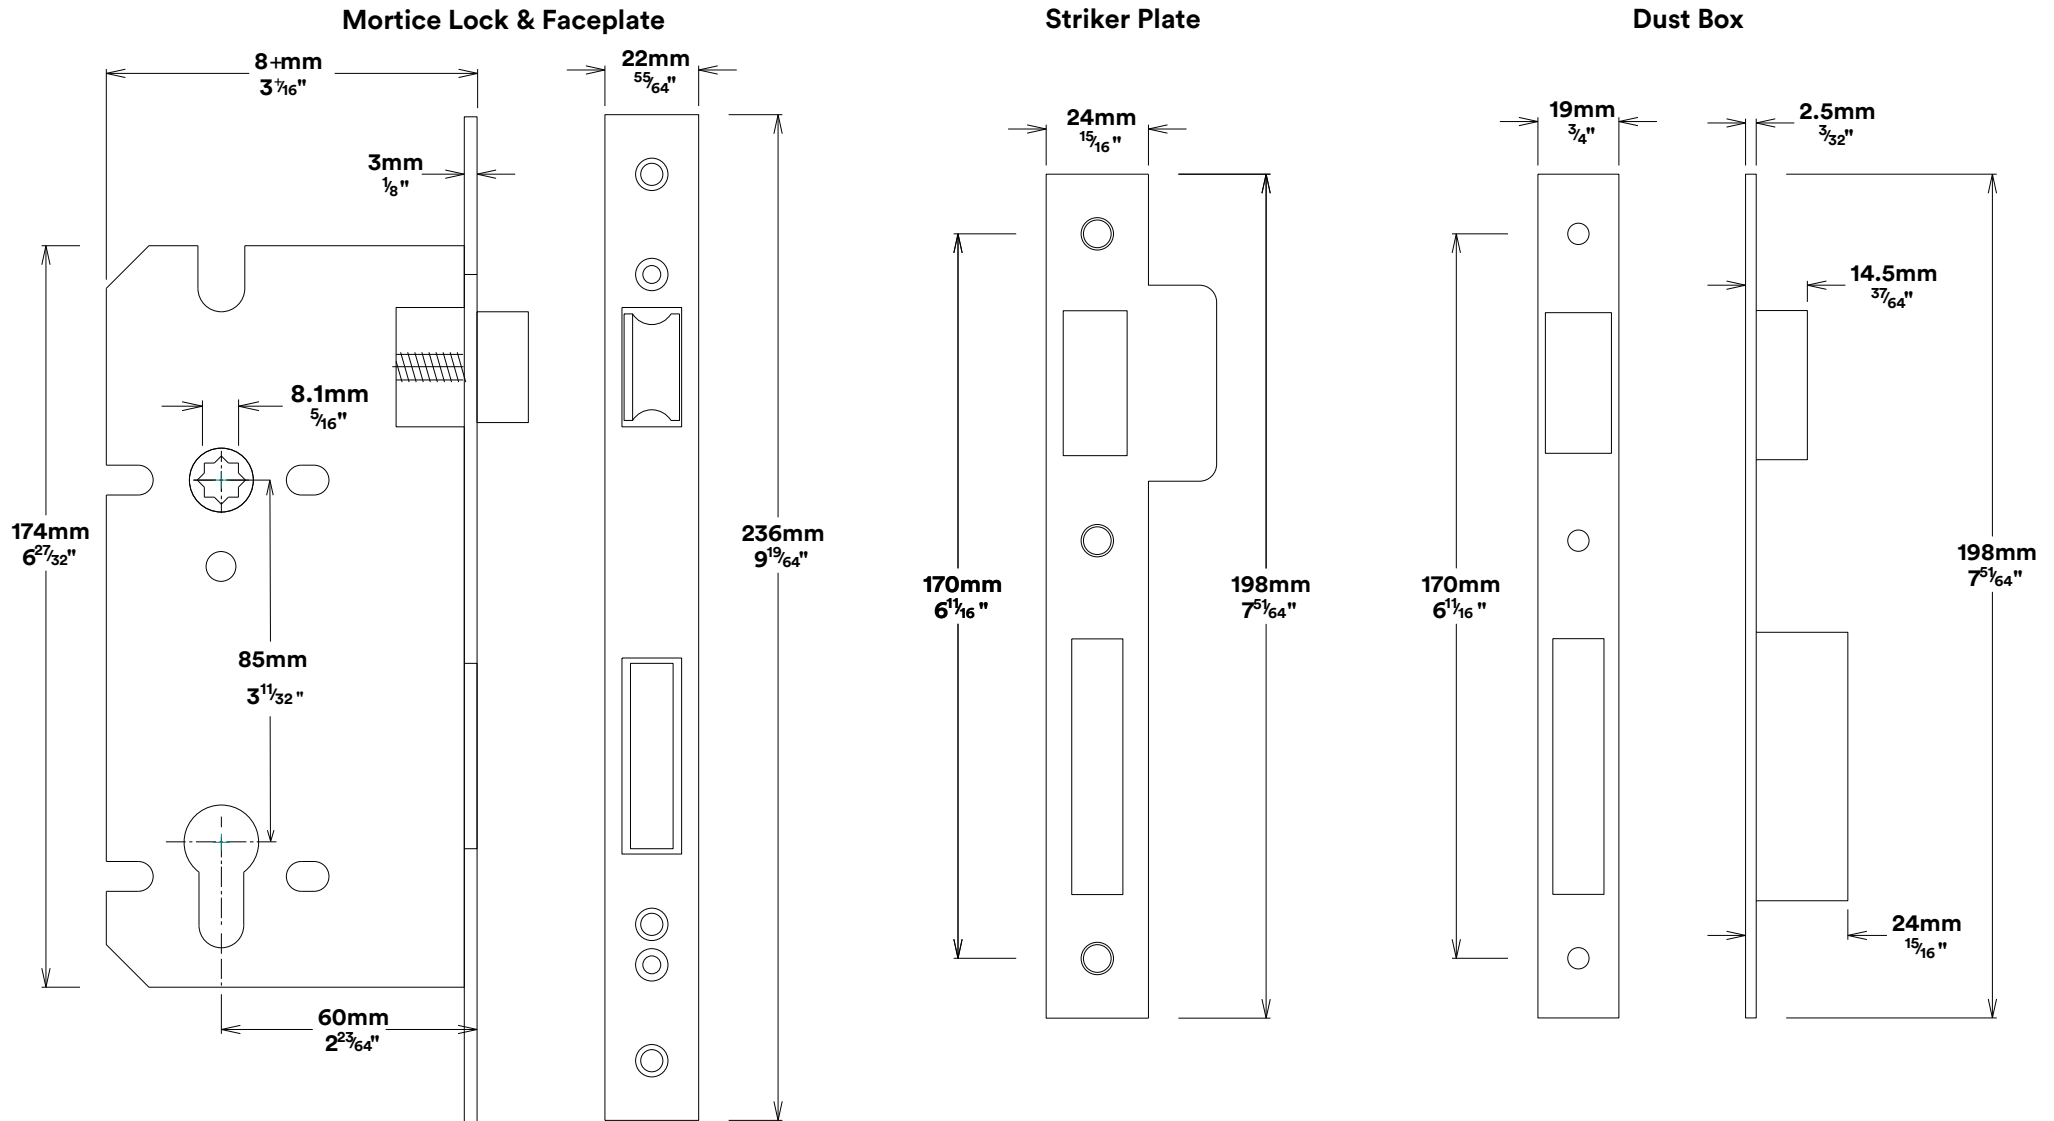

Door Knob Paddington Stepped

iver

Euro Cylinder Key Key

iver

Mortice Lock Euro & Striker

Created for life.