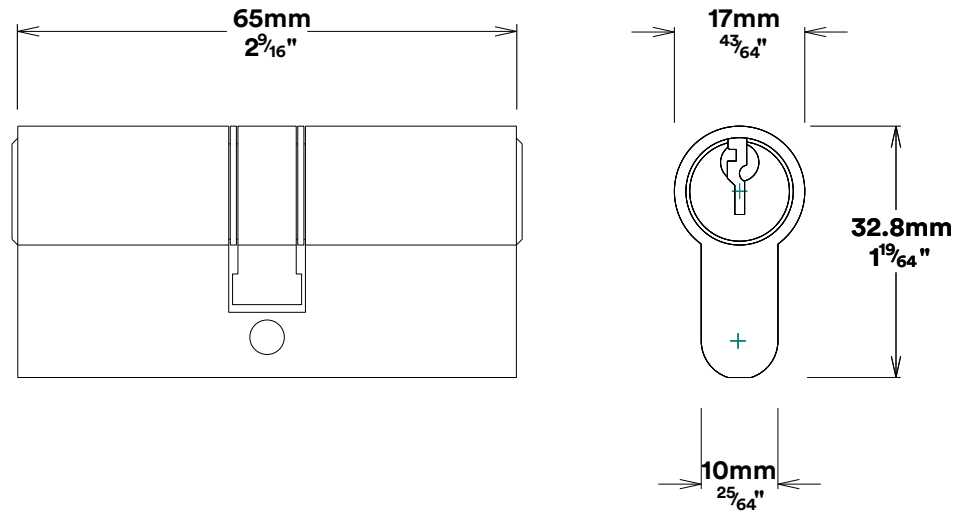

Door Knob Paddington Stepped

iver

Euro Cylinder Key Key

iver

Mortice Lock Euro & Striker

Created for life.