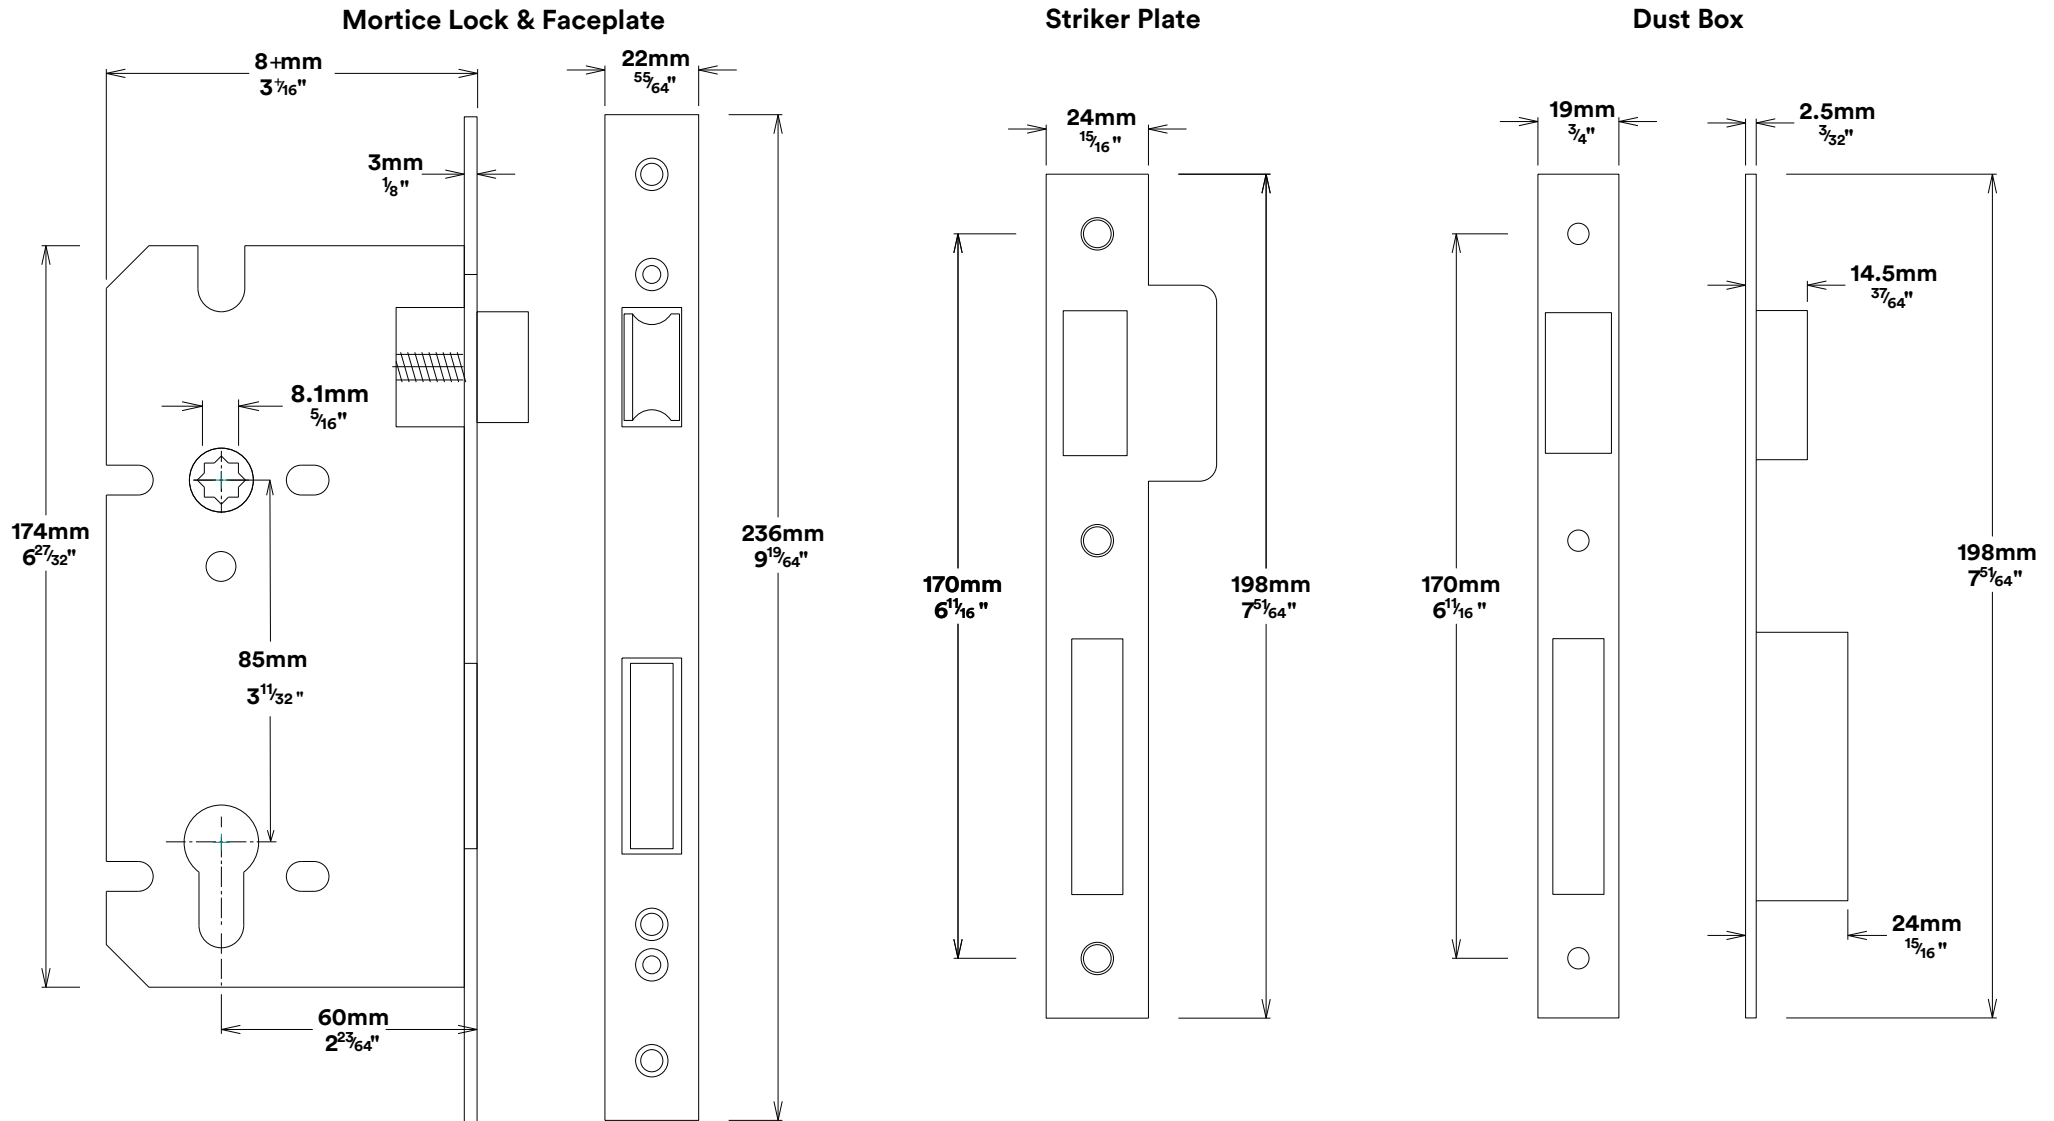

Door Knob Cambridge Stepped

iver

Euro Cylinder Key Key

iver

Mortice Lock Euro & Striker

Created for life.