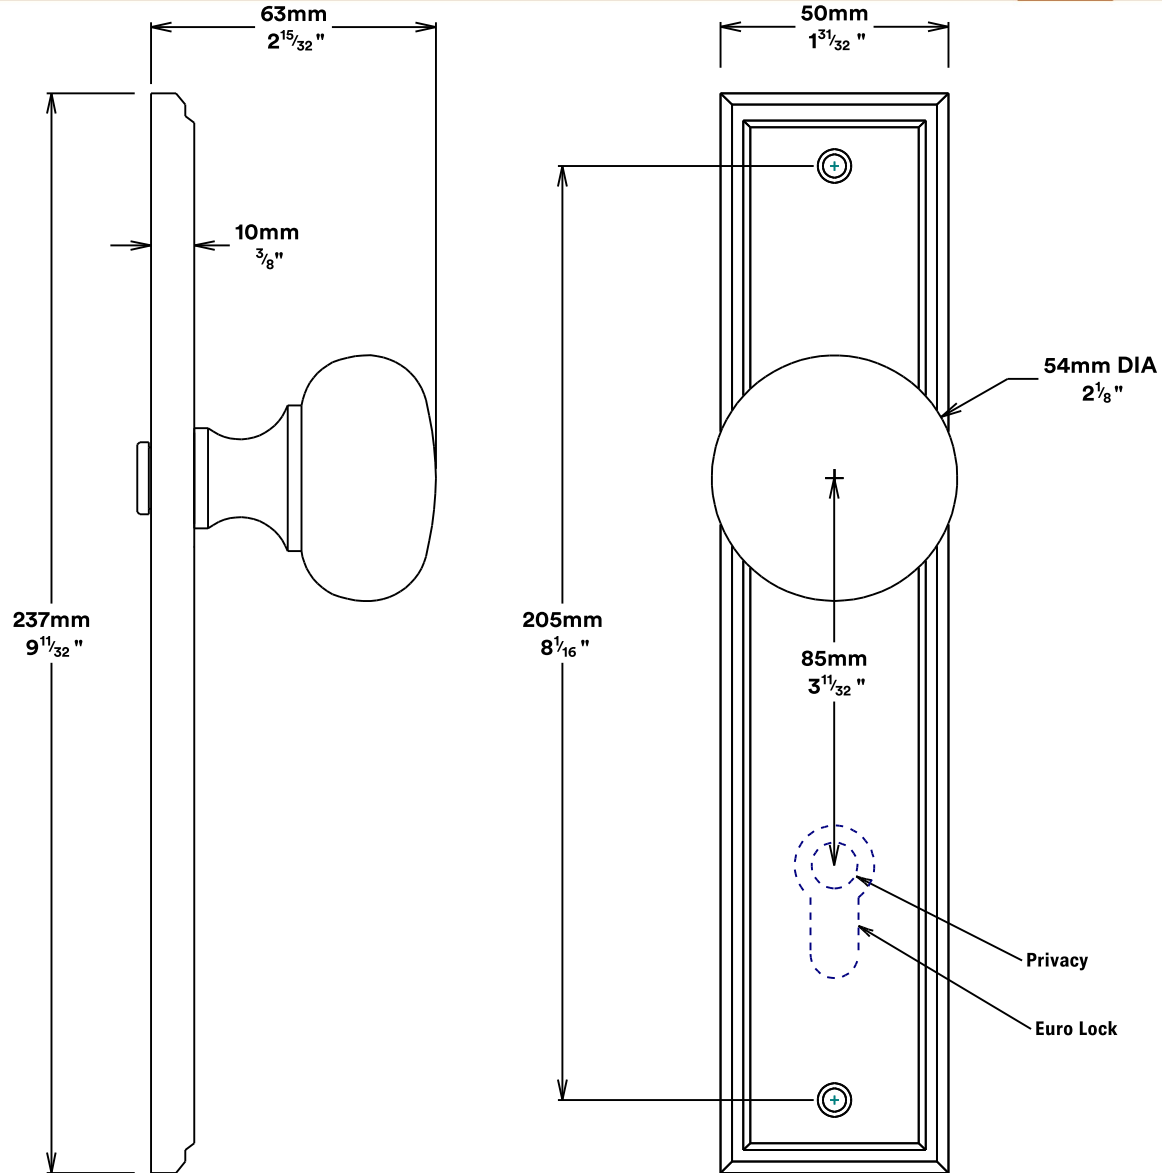

Door Knob Cambridge Stepped

iver

Euro Cylinder Key Key

iver

Mortice Lock Euro & Striker

Created for life.