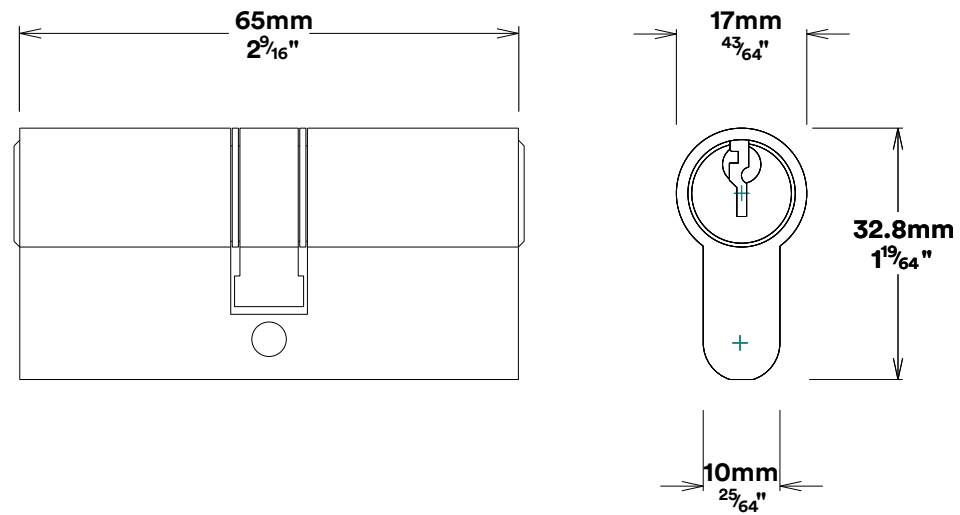

Door Knob Cambridge Stepped

iver

Euro Cylinder Key Key

iver

Mortice Lock Euro & Striker

Created for life.