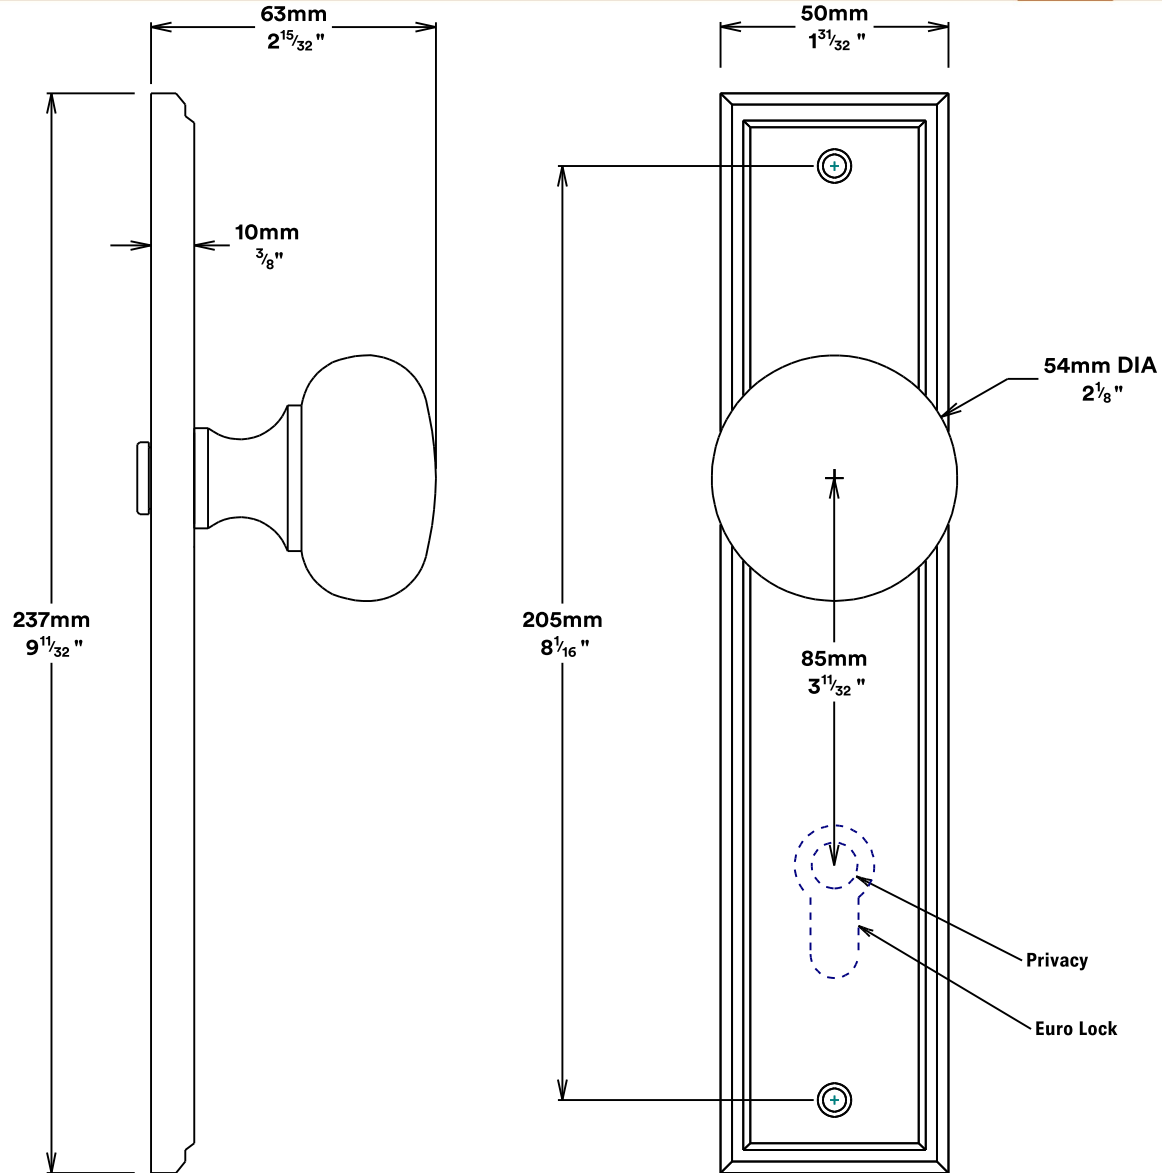

Door Knob Cambridge Stepped

iver

Euro Cylinder Key Thumb

iver

Mortice Lock Euro & Striker

Created for life.