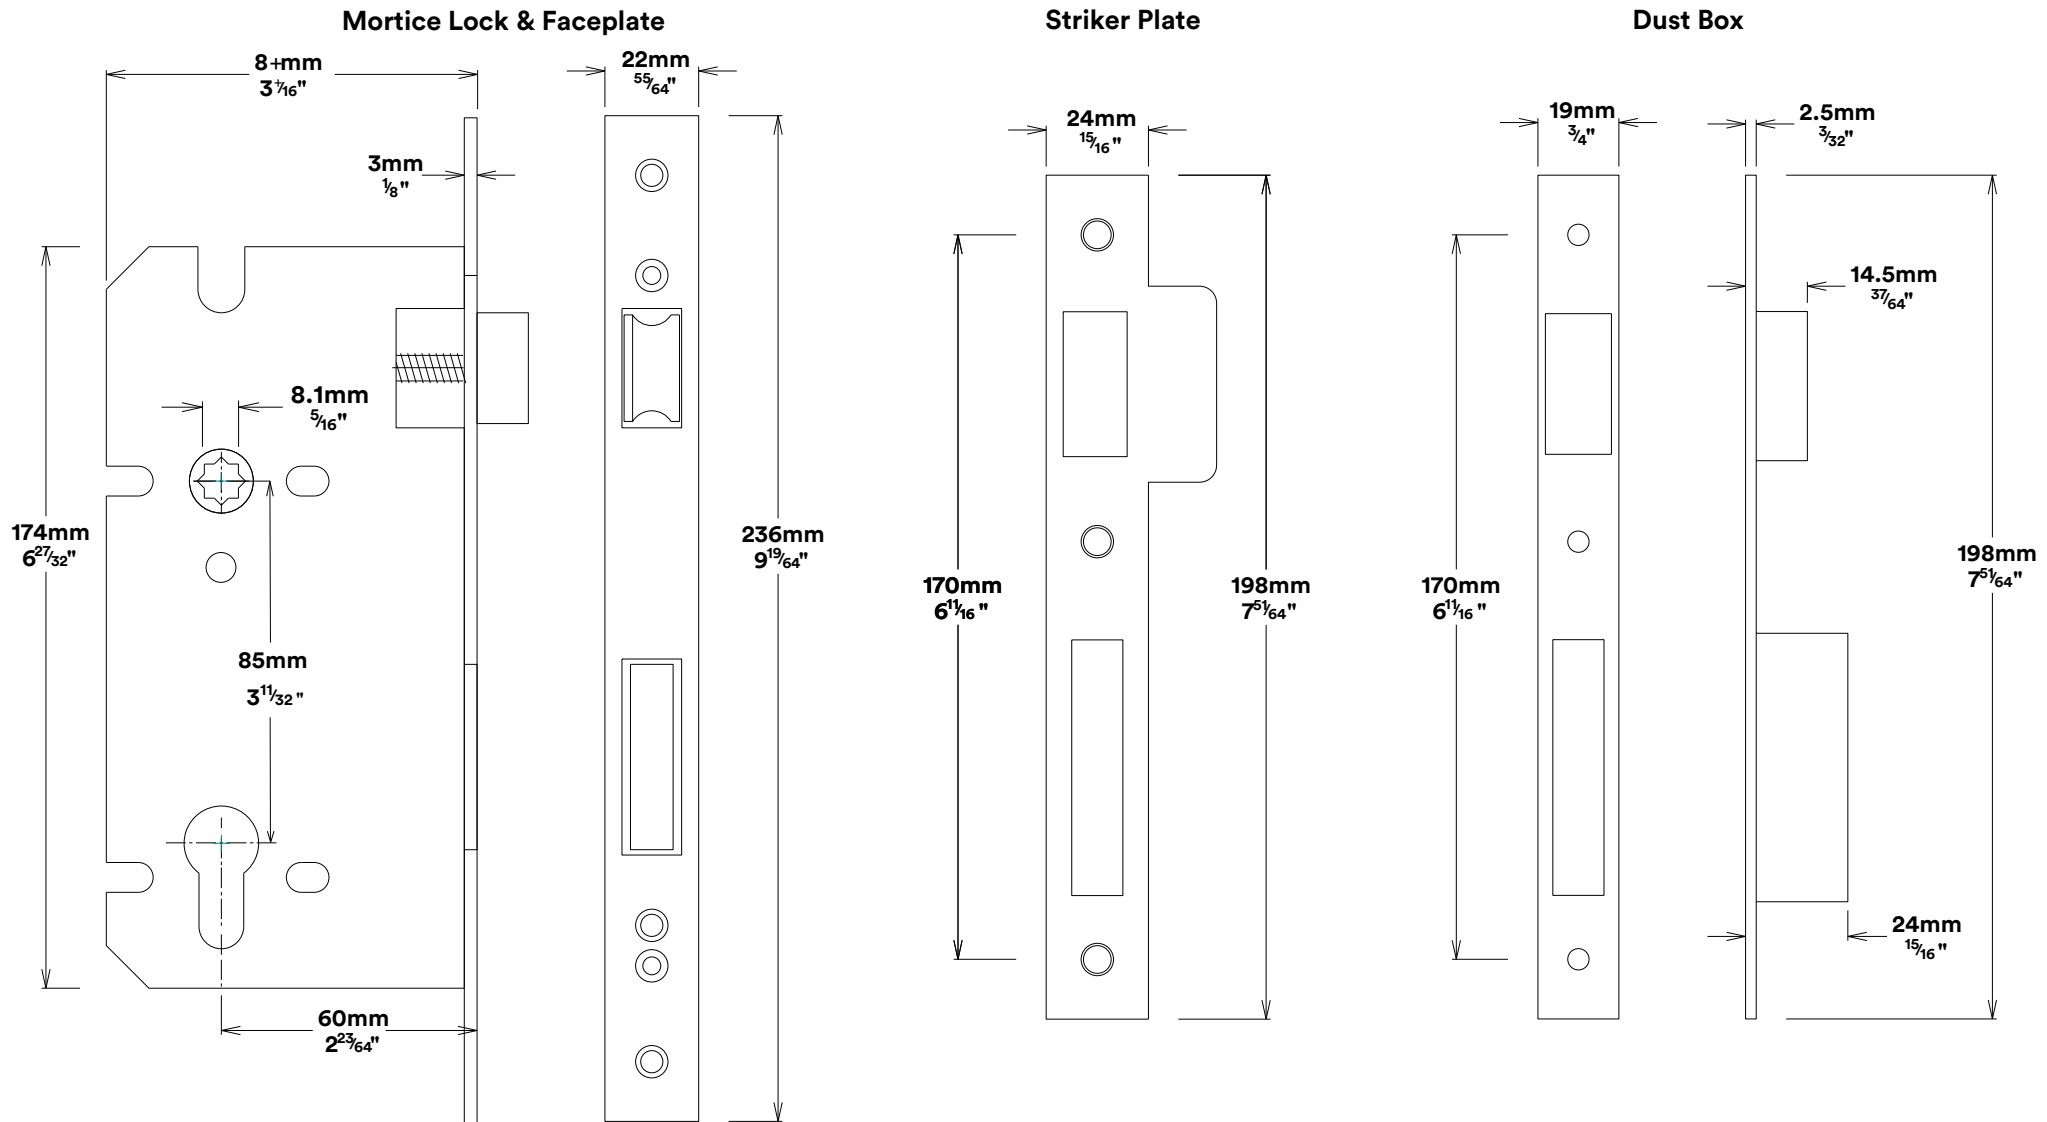

Door Knob Cambridge Stepped

iver

Euro Cylinder Key Thumb

iver

Mortice Lock Euro & Striker

Created for life.