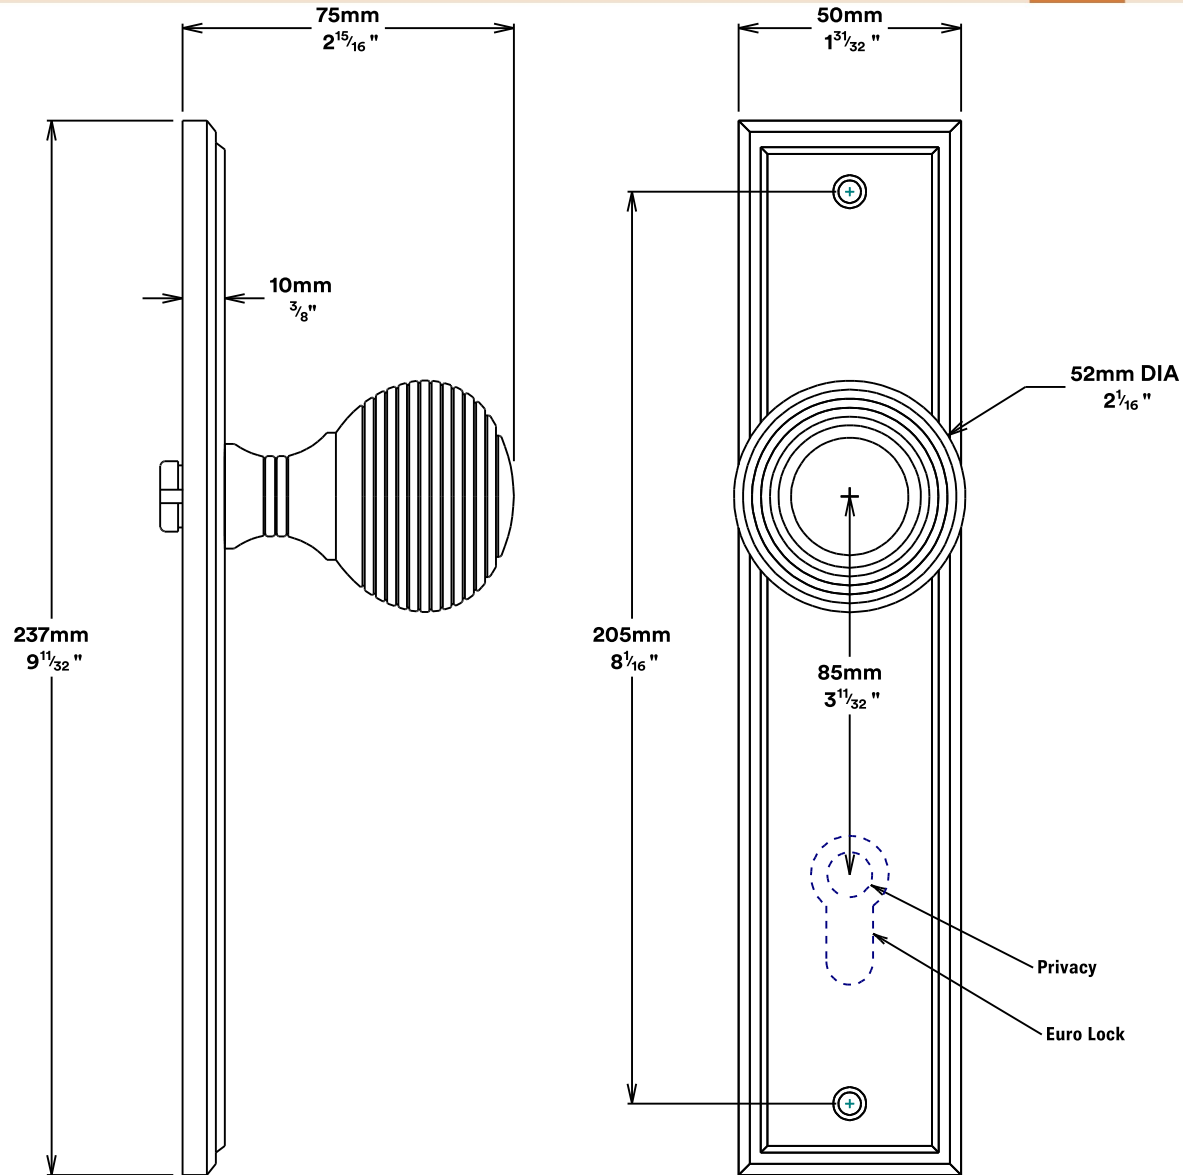

Door Knob Guildford Stepped

iver

Euro Cylinder Key Key

iver

Mortice Lock Euro & Striker

Created for life.