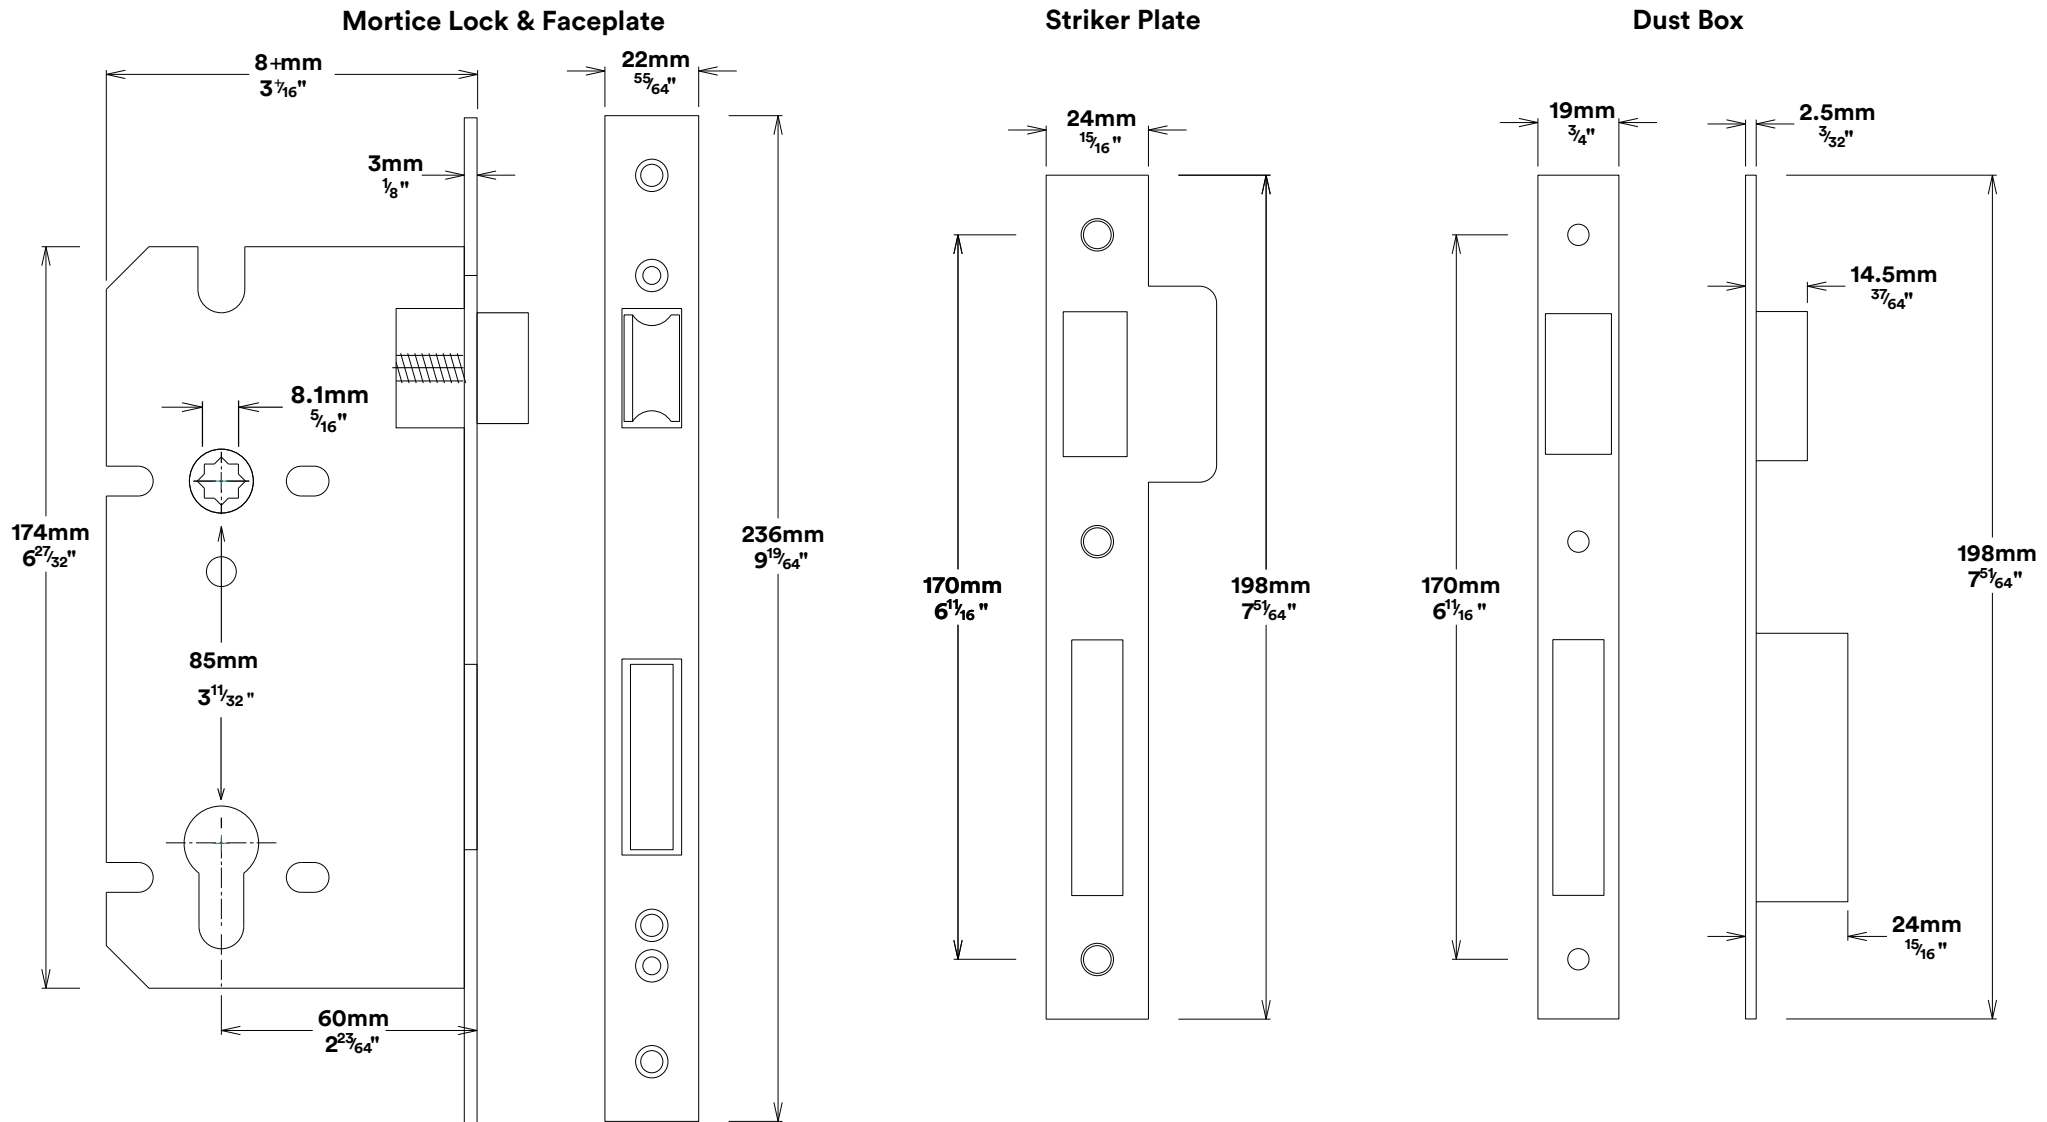

Door Knob Guildford Stepped

iver

Euro Cylinder Key Key

iver

Mortice Lock Euro & Striker

Created for life.