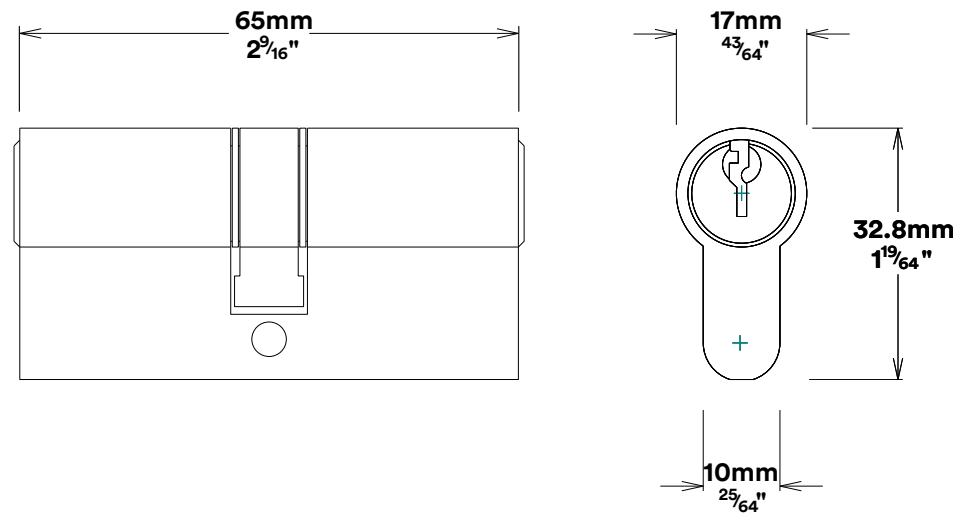

Door Knob Guildford Stepped

iver

Euro Cylinder Key Key

iver

Mortice Lock Euro & Striker

Created for life.