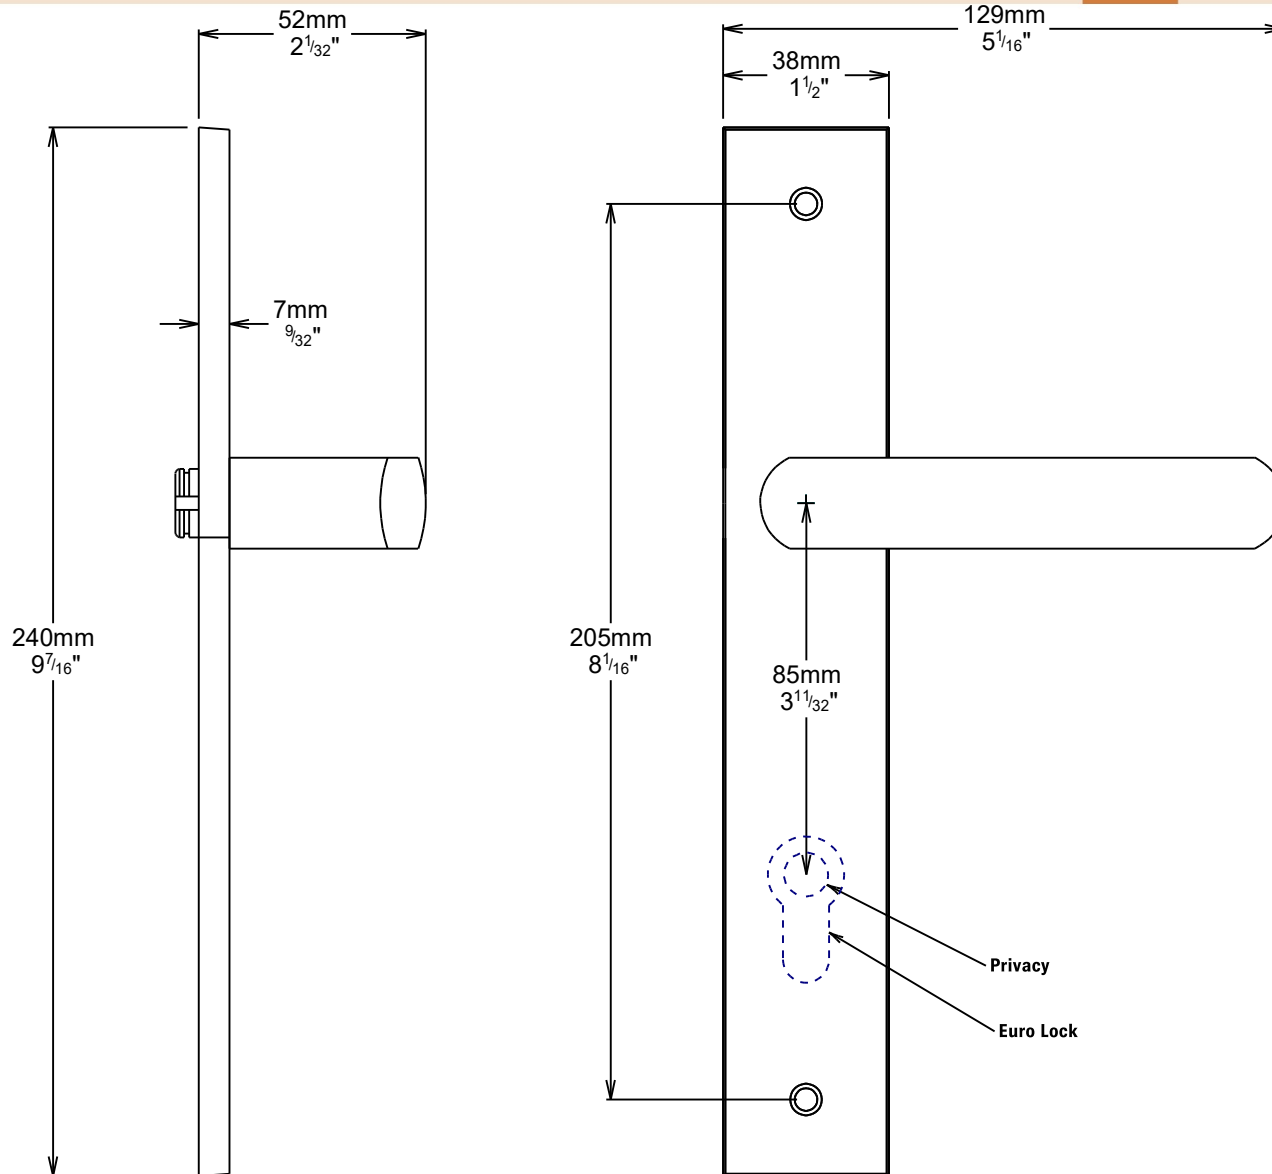

Door Lever Osaka Rectangular

iver