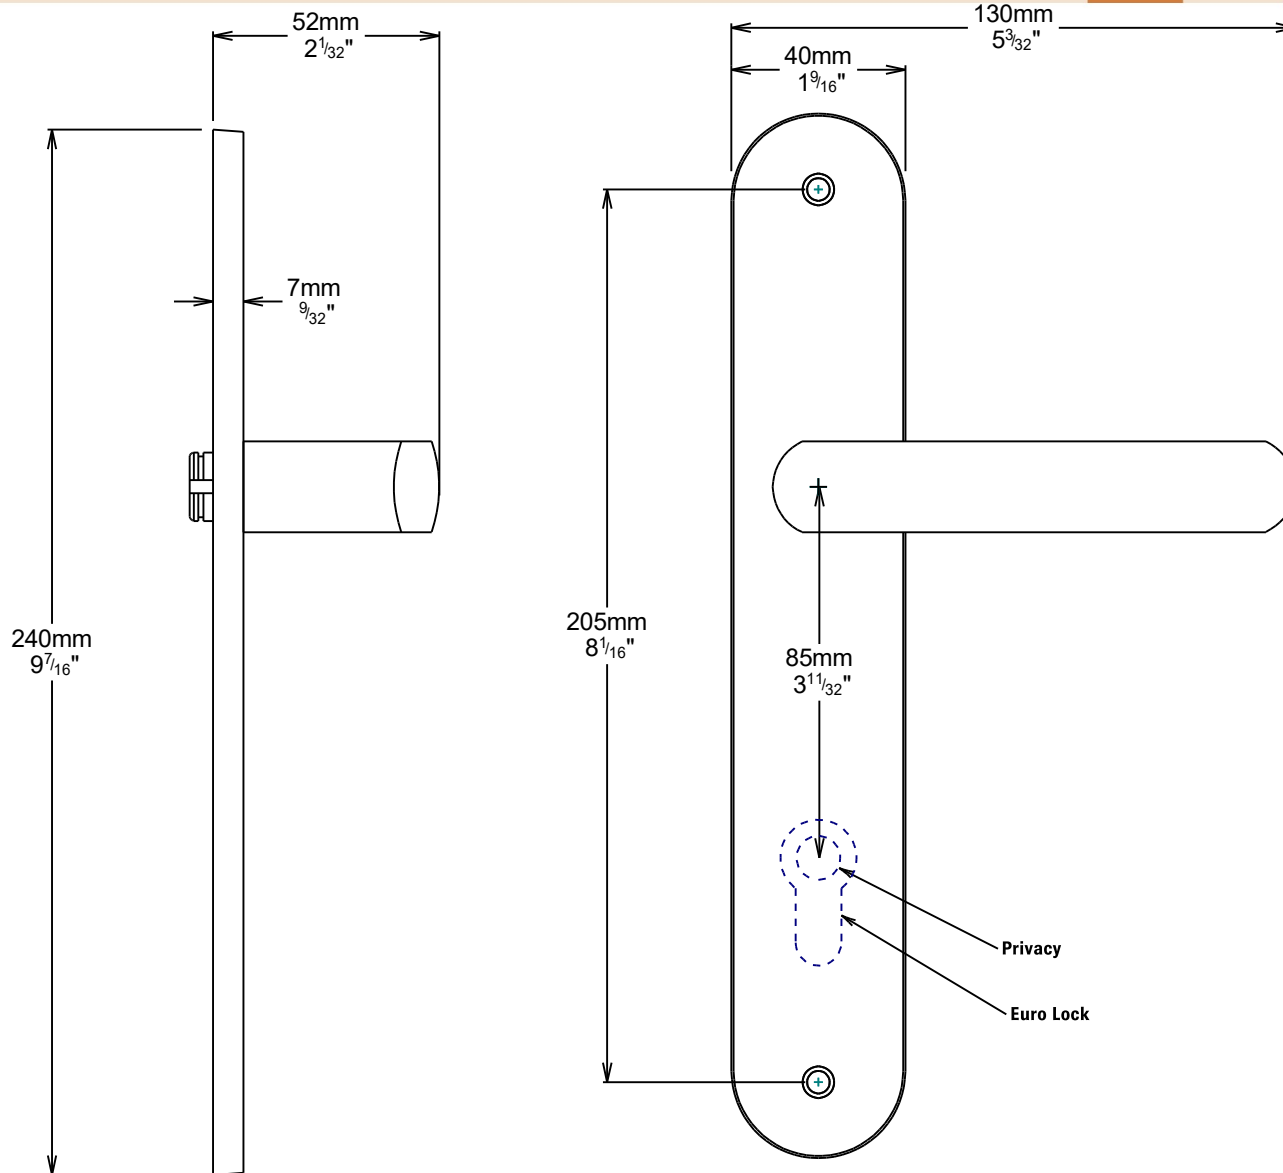

Door Lever Osaka Oval

iver

Euro Cylinder Key Key

iver

Mortice Lock Euro & Striker

Created for life.