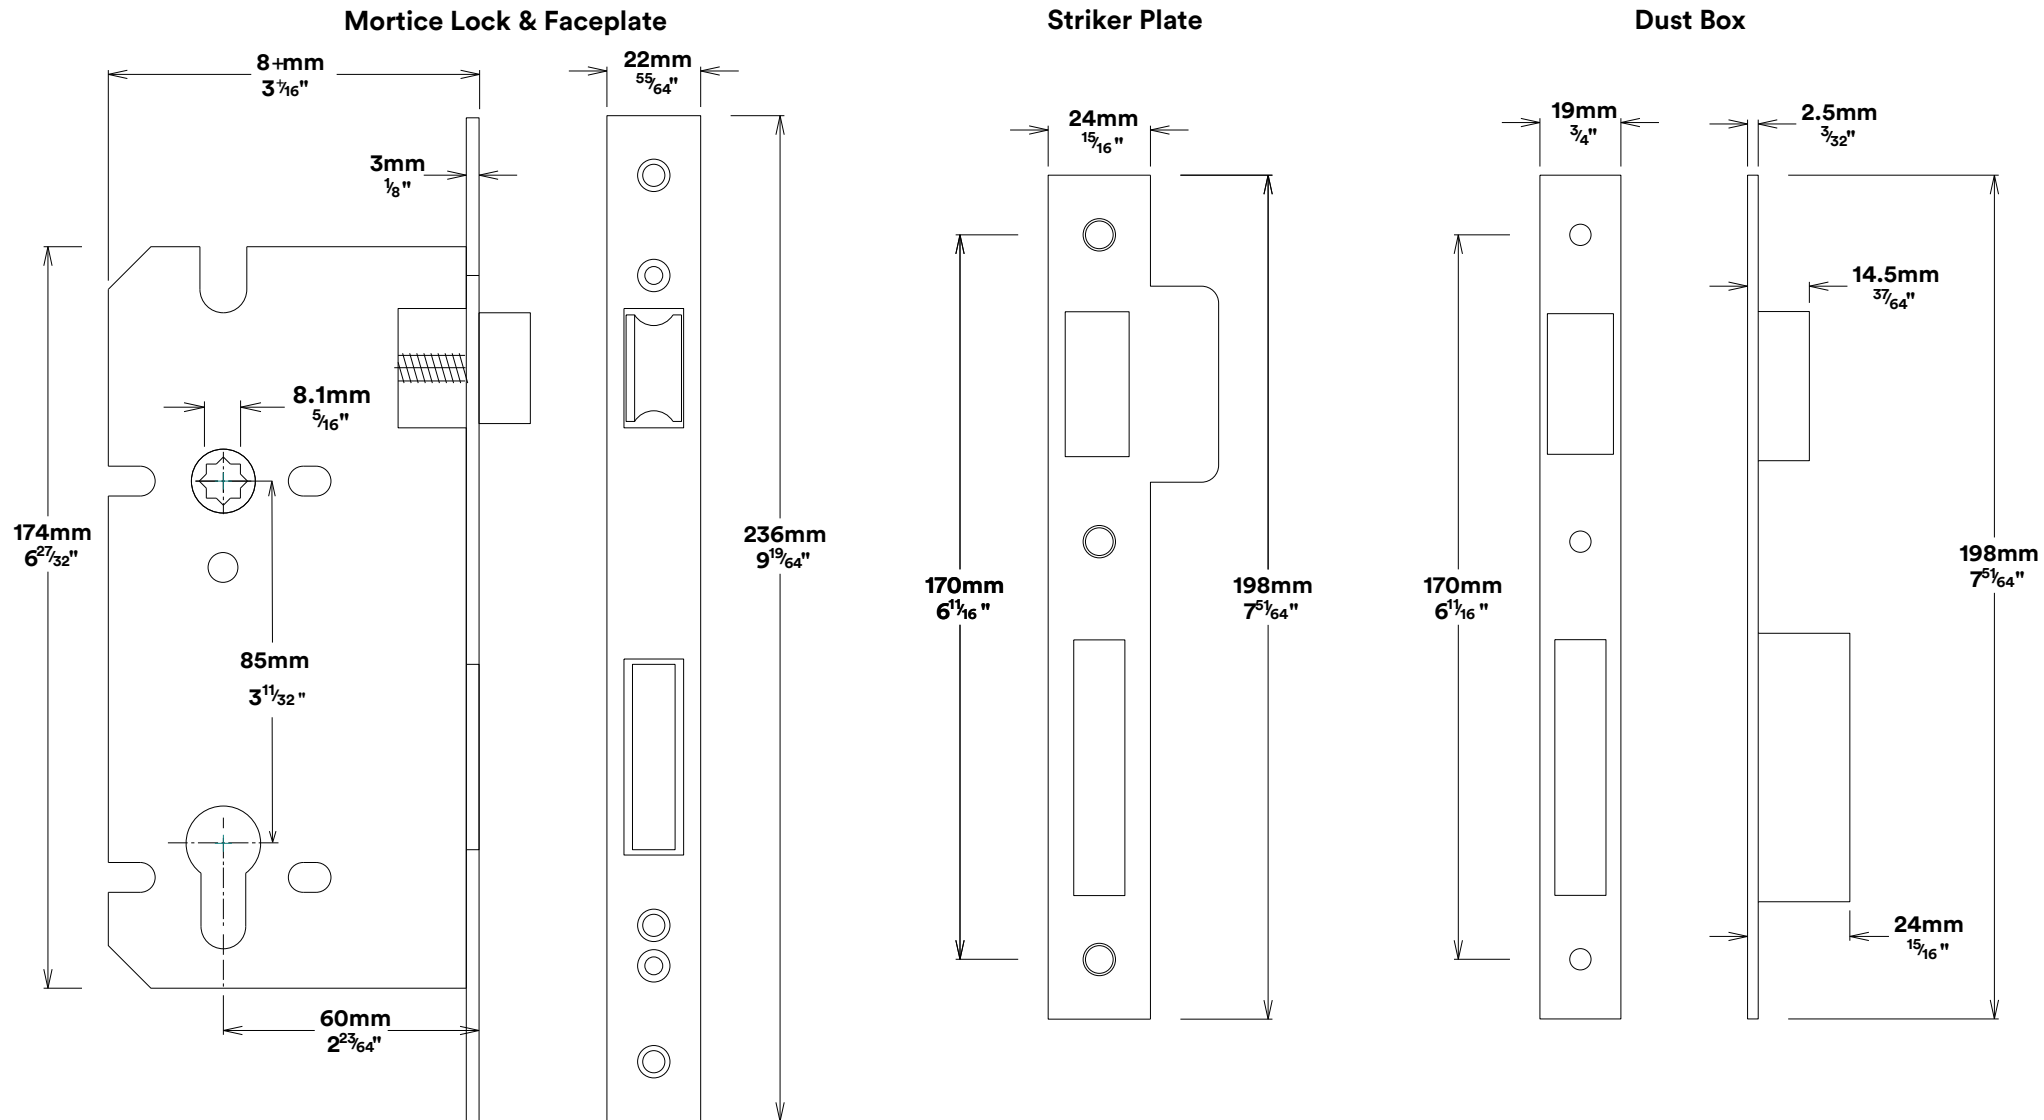

Door Lever Osaka Oval

iver

Euro Cylinder Key Key

iver

Mortice Lock Euro & Striker

Created for life.