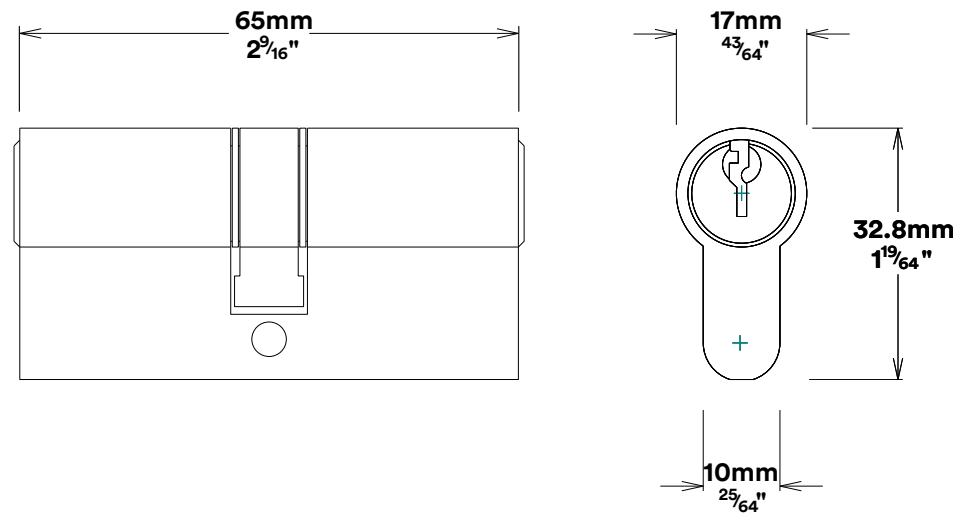

Door Lever Osaka Oval

iver

Euro Cylinder Key Key

iver

Mortice Lock Euro & Striker

Created for life.