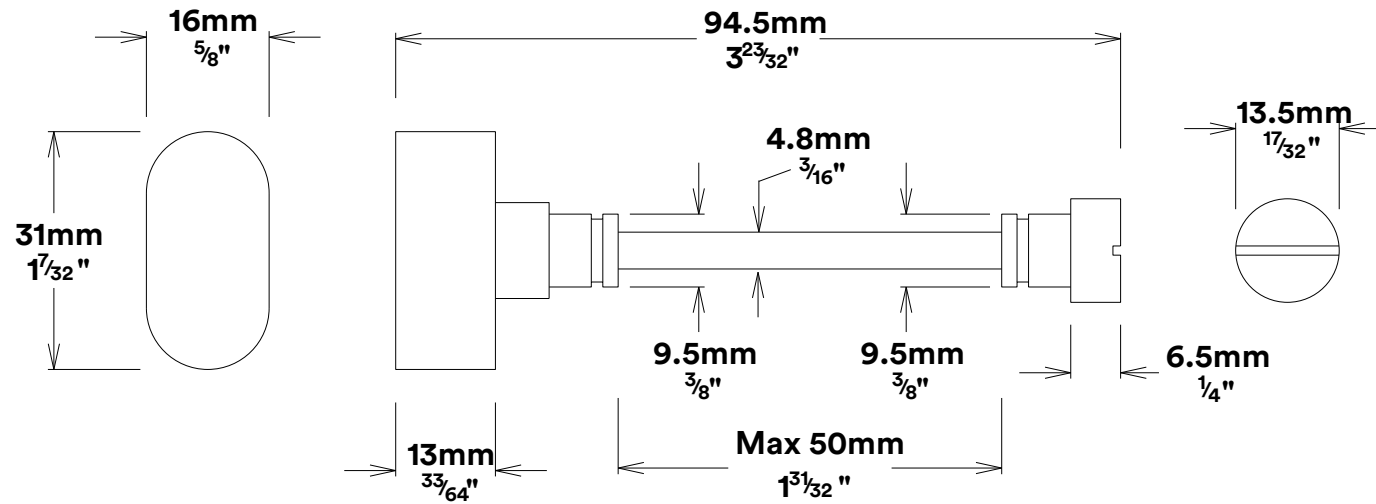

Door Lever Osaka Oval

iver

Privacy Adpator Oval

iver

Created for life.

Tube Latch Split Cam & 'T' Striker

Dust Box & Striker

Tube Latch & Faceplate