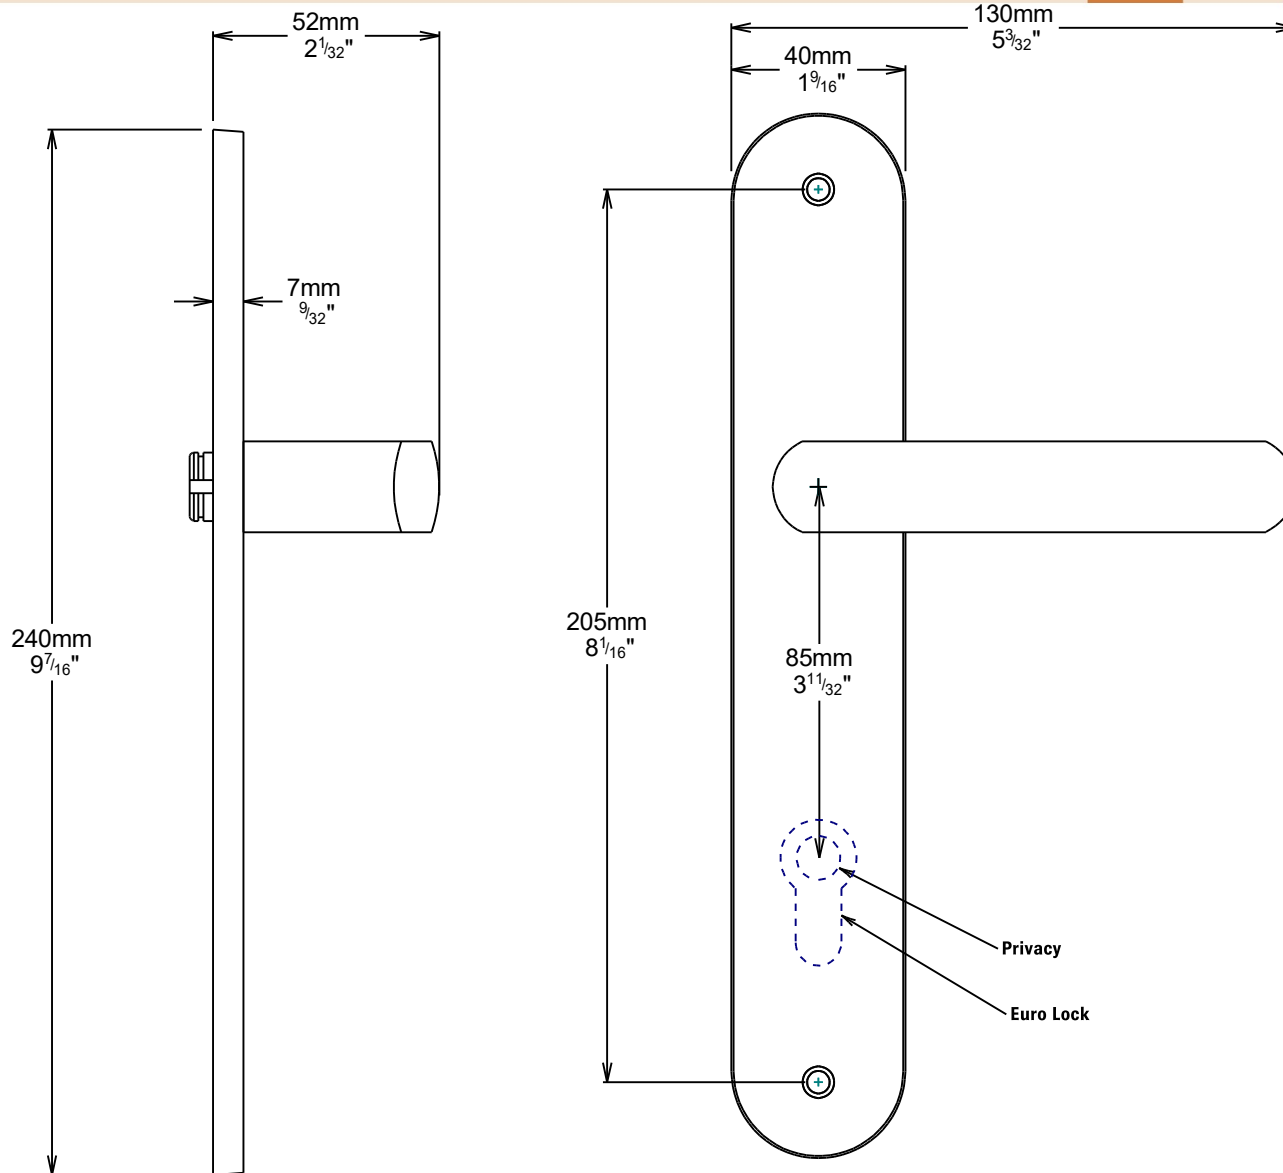

Door Lever Osaka Oval

iver

Privacy Adpator Oval

iver

Created for life.

Tube Latch Split Cam & 'T' Striker

Dust Box & Striker

Tube Latch & Faceplate

Privacy Bolt & Striker

Dust Box & Striker

Privacy Bolt & Faceplate

Created for life.