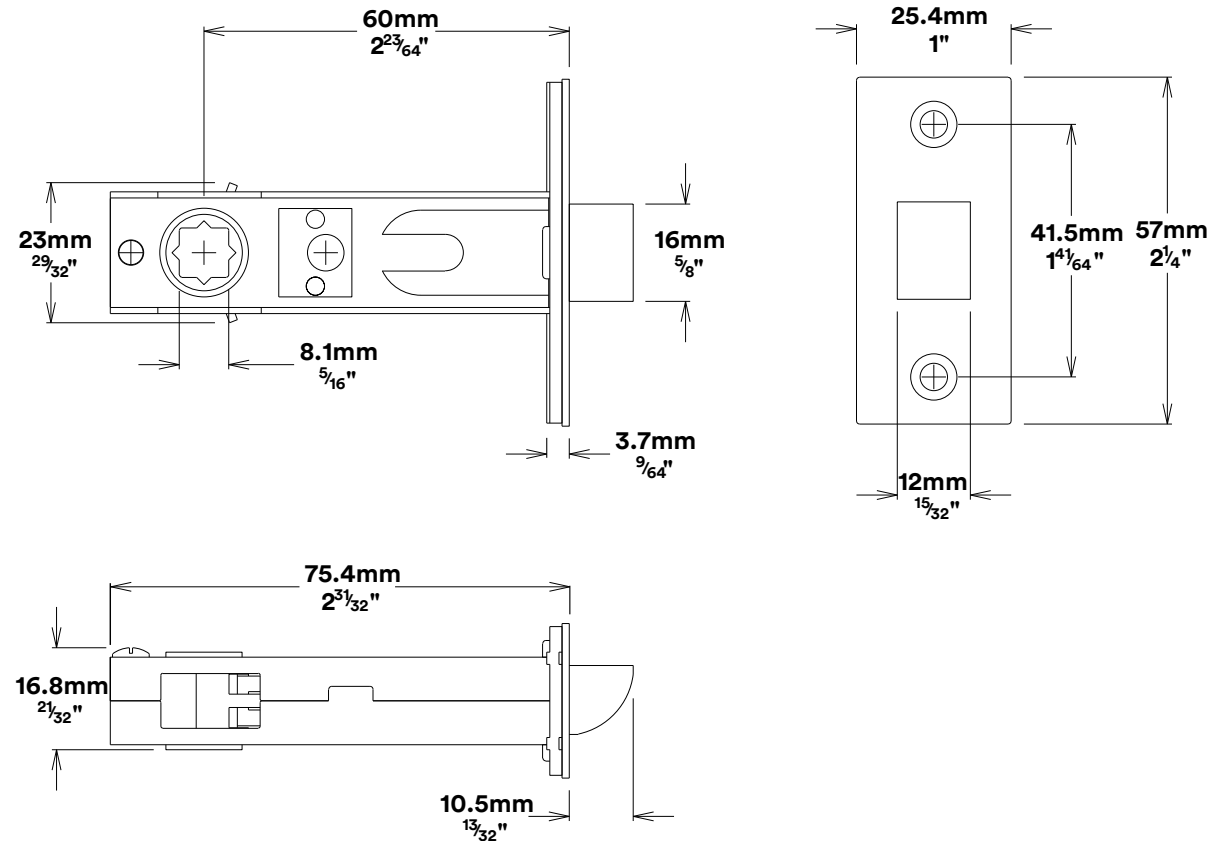

Door Lever Osaka Chamfered

iver

Privacy Adpator Oval

iver

Created for life.

Tube Latch Split Cam & 'T' Striker

Dust Box & Striker

Tube Latch & Faceplate