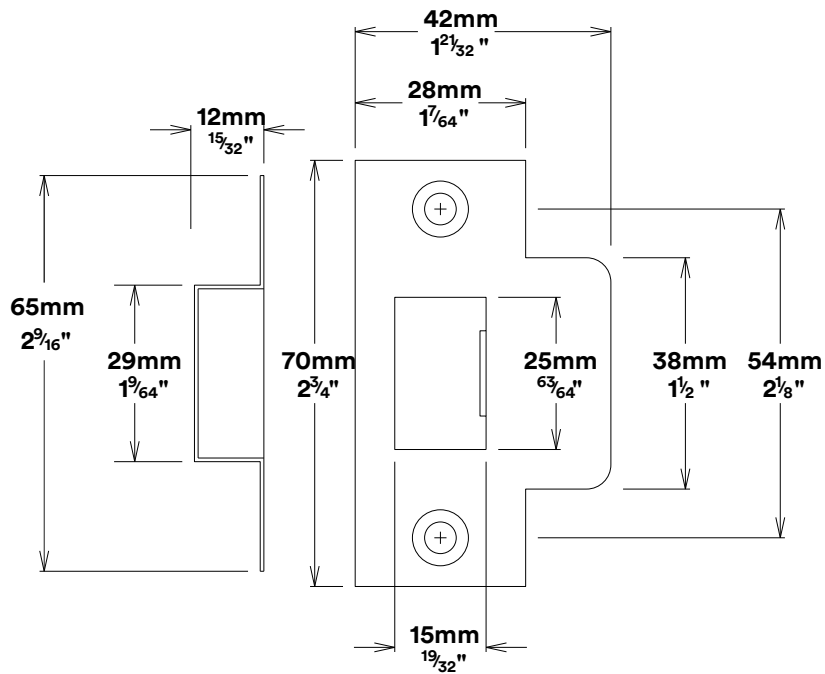

Door Lever Osaka Chamfered

iver

Privacy Adpator Oval

iver

Created for life.

Tube Latch Split Cam & 'T' Striker

Dust Box & Striker

Tube Latch & Faceplate