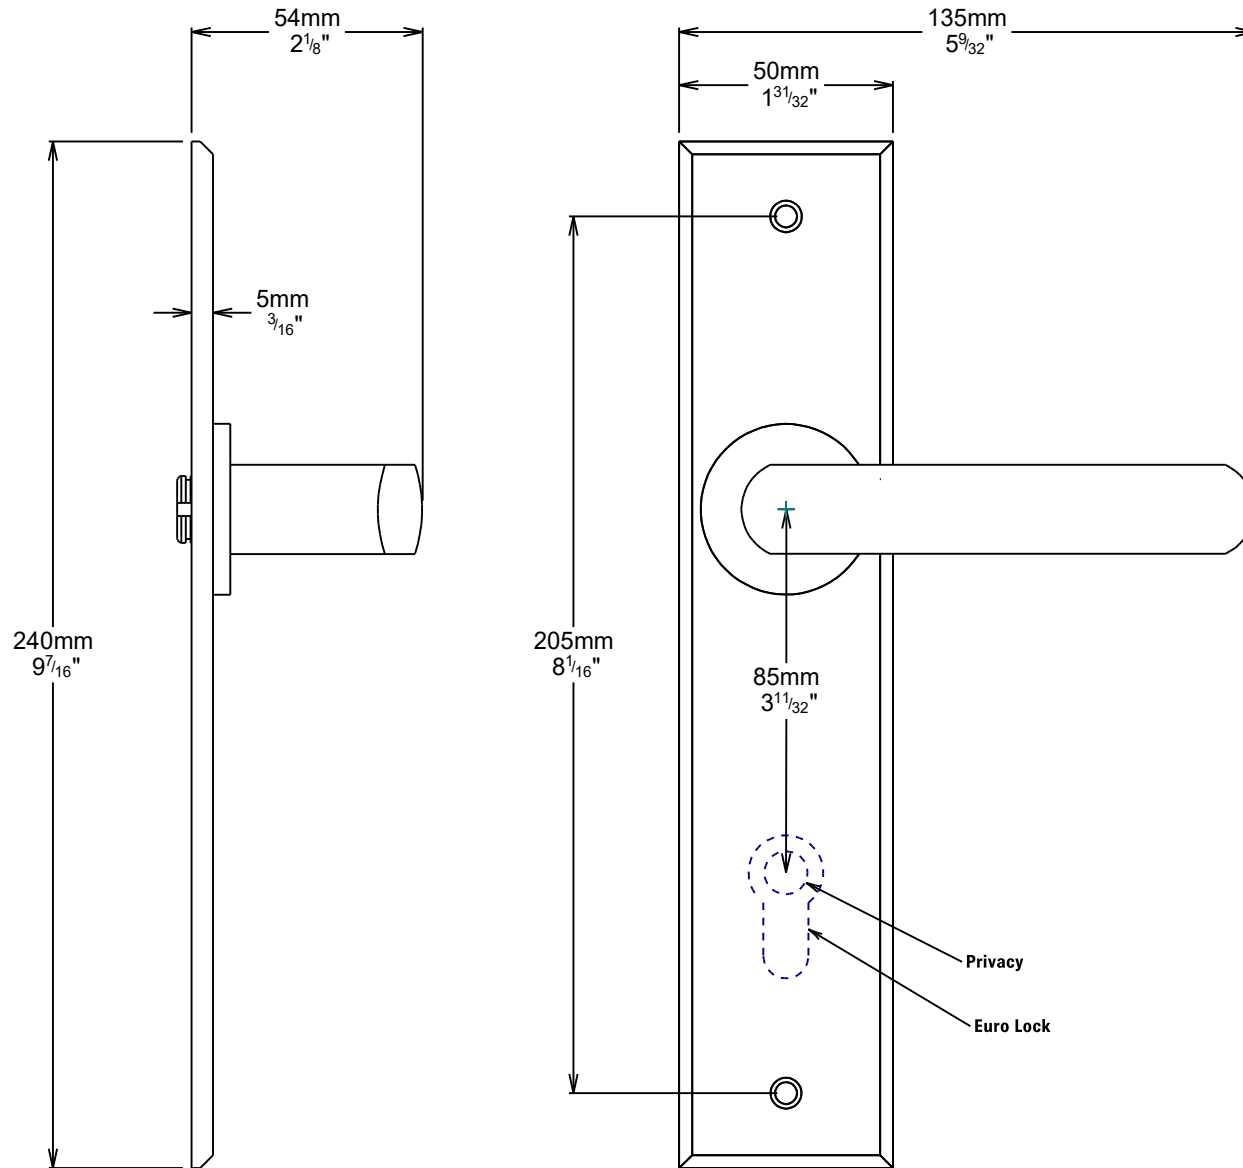

Door Lever Osaka Chamfered

iver

Privacy Adpator Oval

iver

Created for life.

Tube Latch Split Cam & 'T' Striker

Dust Box & Striker

Tube Latch & Faceplate

Privacy Bolt & Striker

Dust Box & Striker

Privacy Bolt & Faceplate

Created for life.