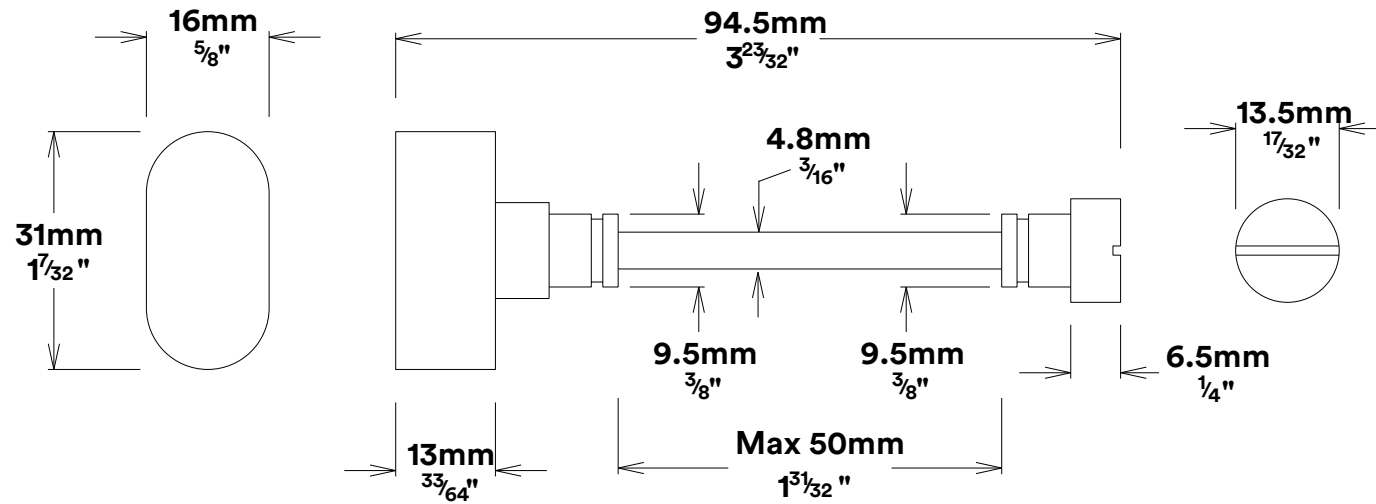

Door Lever Osaka Chamfered

iver

Privacy Adpator Oval

iver

Created for life.

Tube Latch Split Cam & 'T' Striker

Dust Box & Striker

Tube Latch & Faceplate