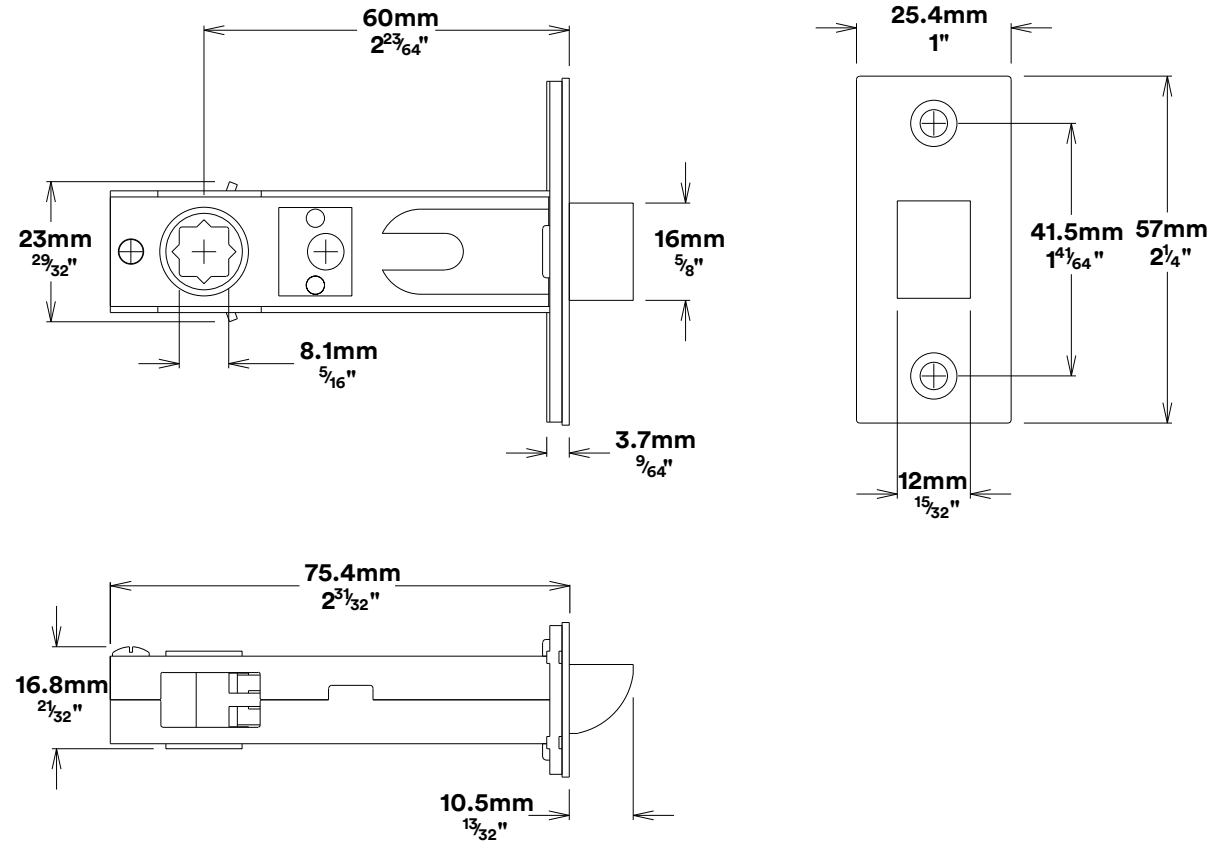

Door Lever Copenhagen Chamfered

iver

Privacy Adaptor

iver

Tube Latch Split Cam & 'T' Striker

Dust Box & Striker

Tube Latch & Faceplate

Privacy Bolt & Striker