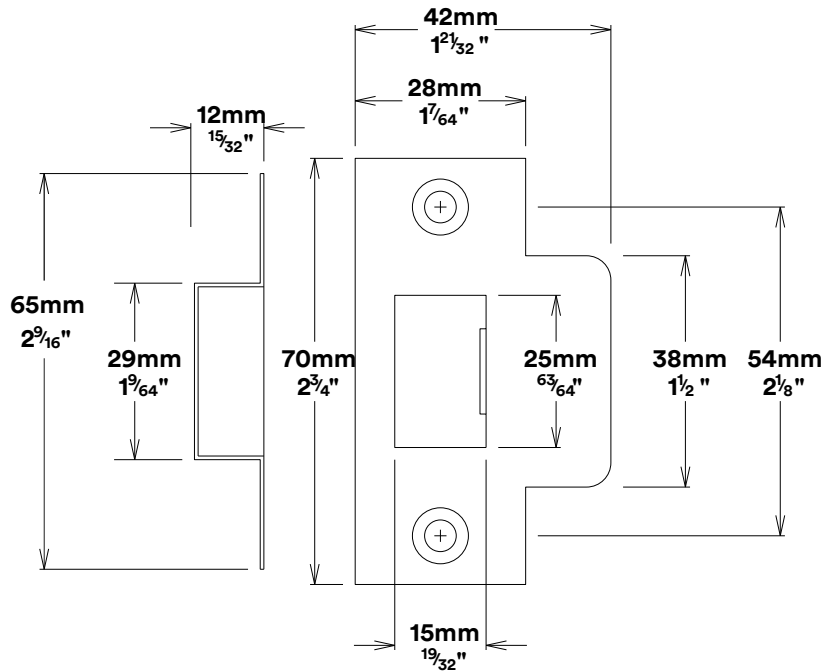

Door Lever Copenhagen Chamfered

iver

Privacy Adaptor

iver

Tube Latch Split Cam & 'T' Striker

Dust Box & Striker

Tube Latch & Faceplate

Privacy Bolt & Striker