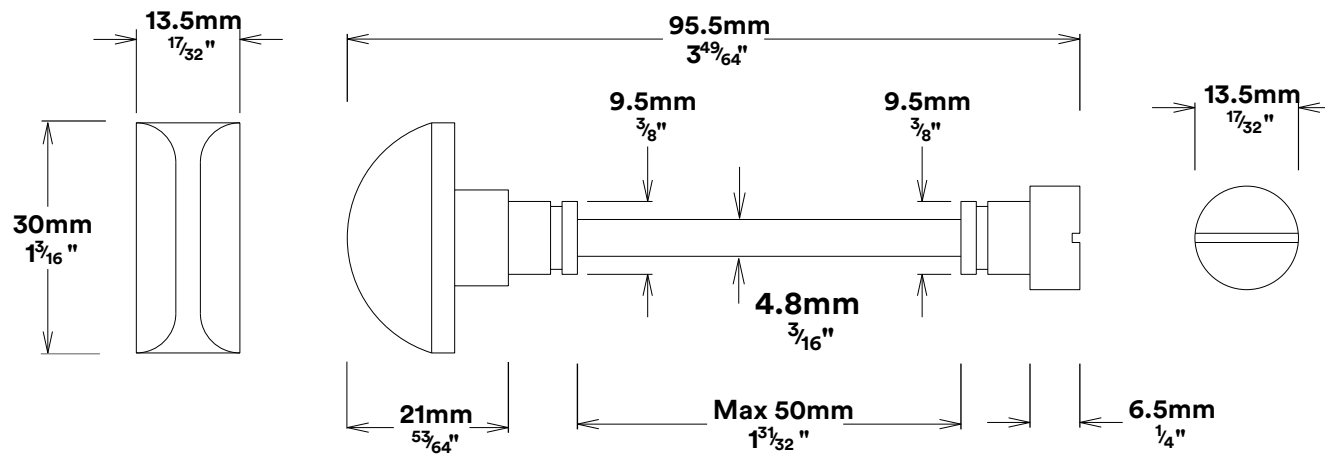

Door Lever Copenhagen Chamfered

iver

Privacy Adaptor

iver

Tube Latch Split Cam & 'T' Striker

Dust Box & Striker

Tube Latch & Faceplate

Privacy Bolt & Striker