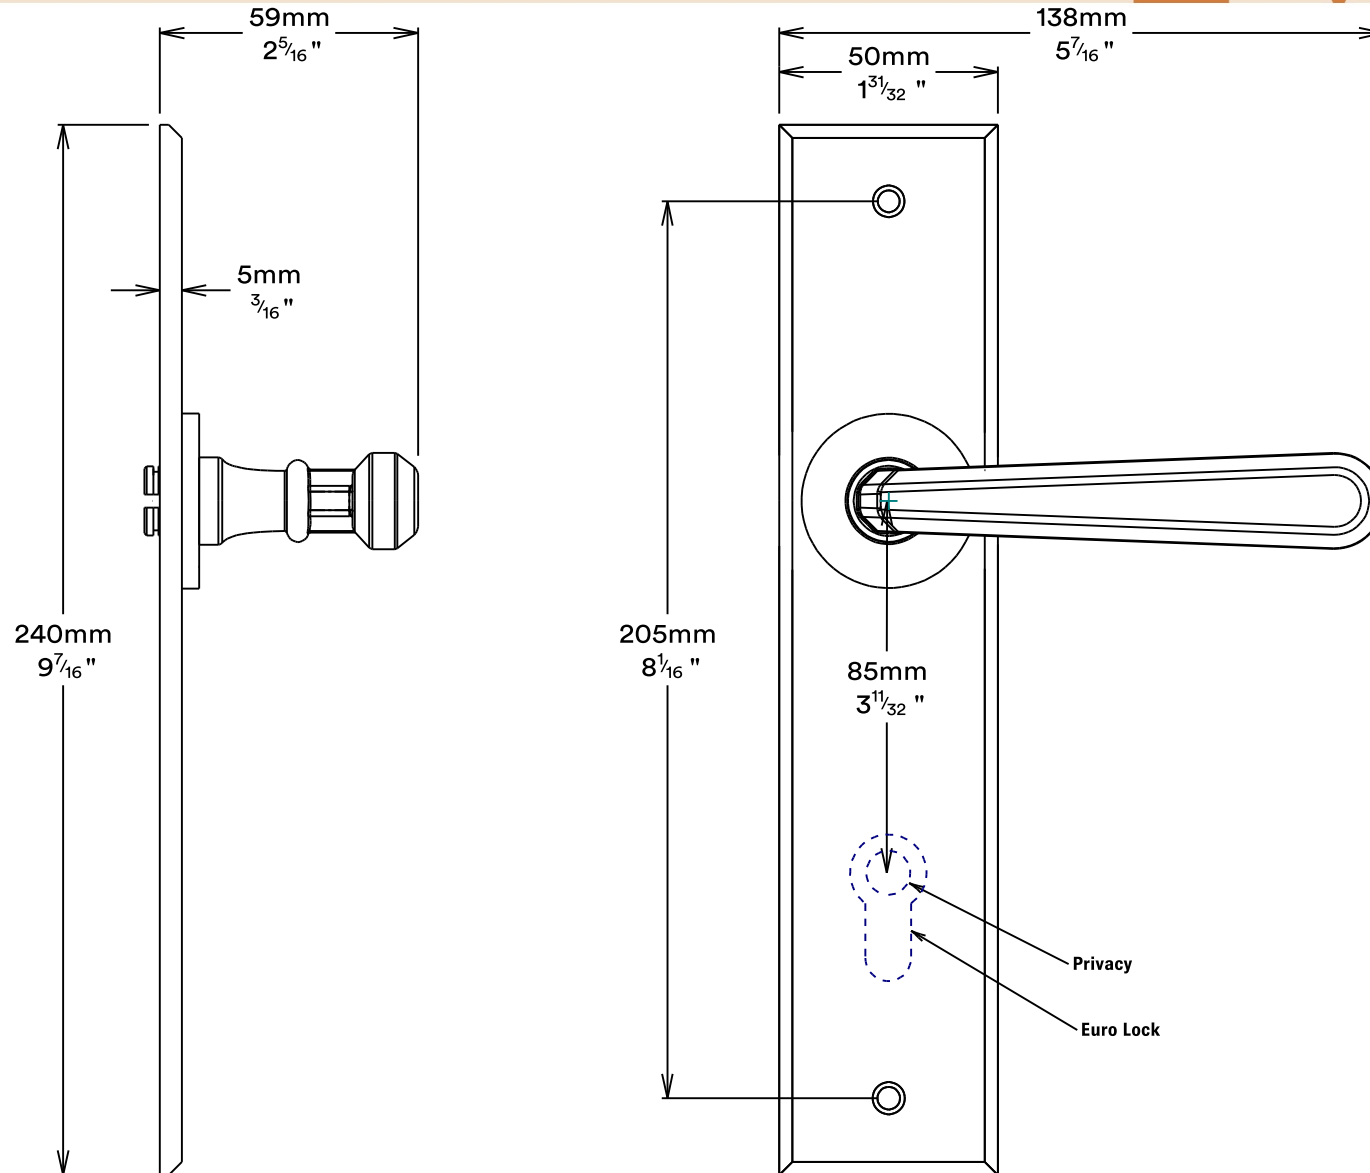

Door Lever Copenhagen Chamfered

iver

Privacy Adaptor

iver

Tube Latch Split Cam & 'T' Striker

Dust Box & Striker

Tube Latch & Faceplate

Privacy Bolt & Striker

Dust Box & Striker

Privacy Bolt & Faceplate

Created for life.