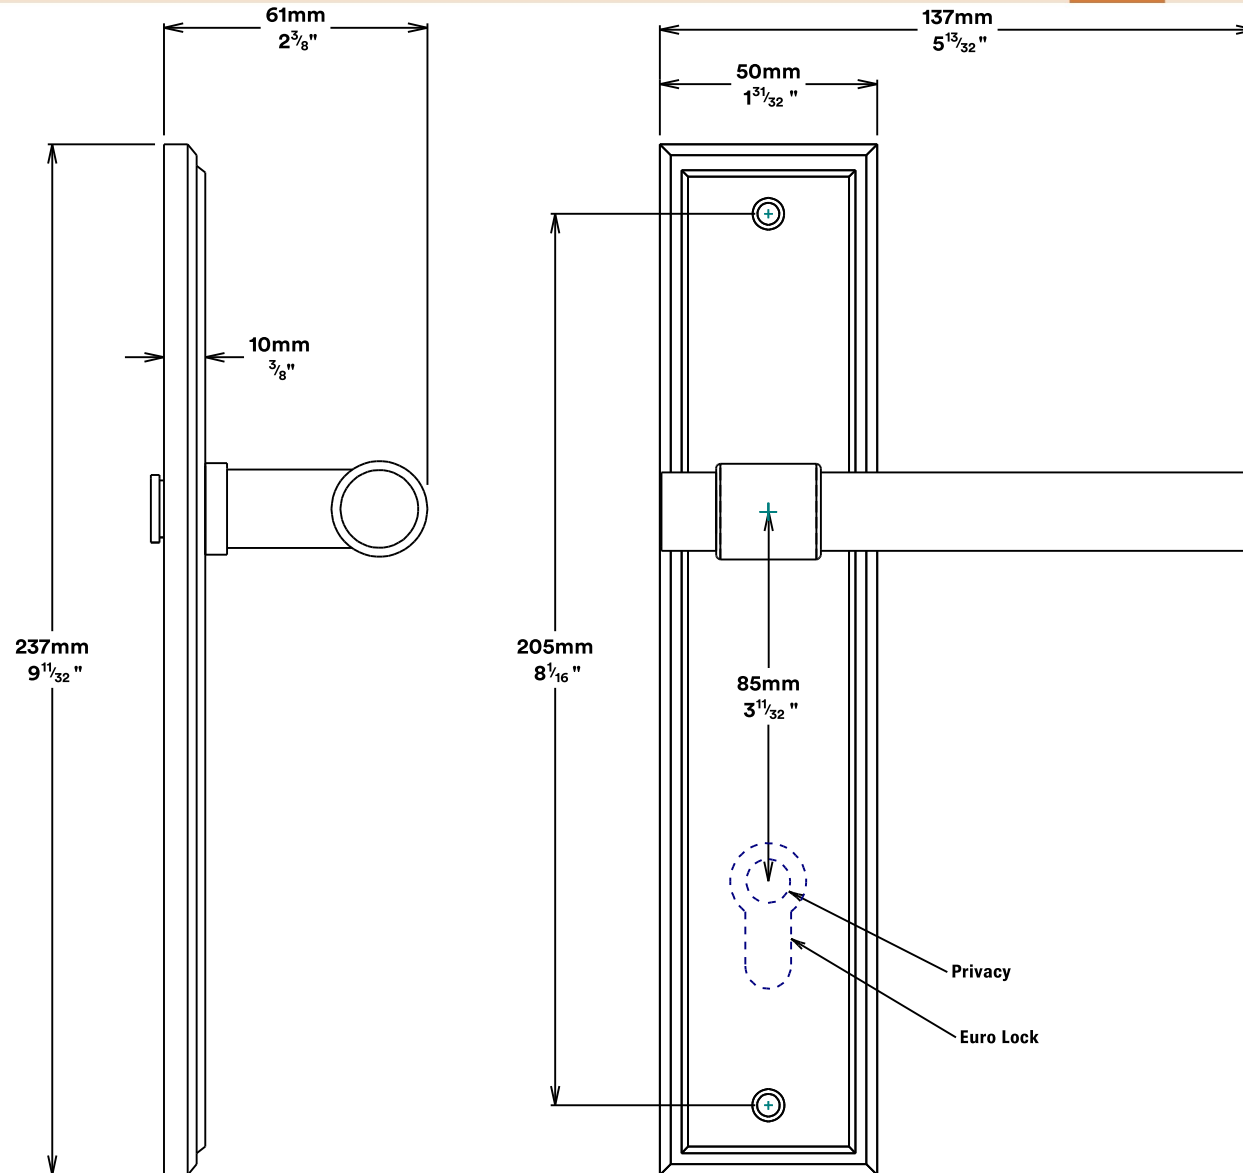

Door Lever Helsinki Stepped

iver

Tube Latch Split Cam & 'T' Striker

Dust Box & Striker

Tube Latch & Faceplate