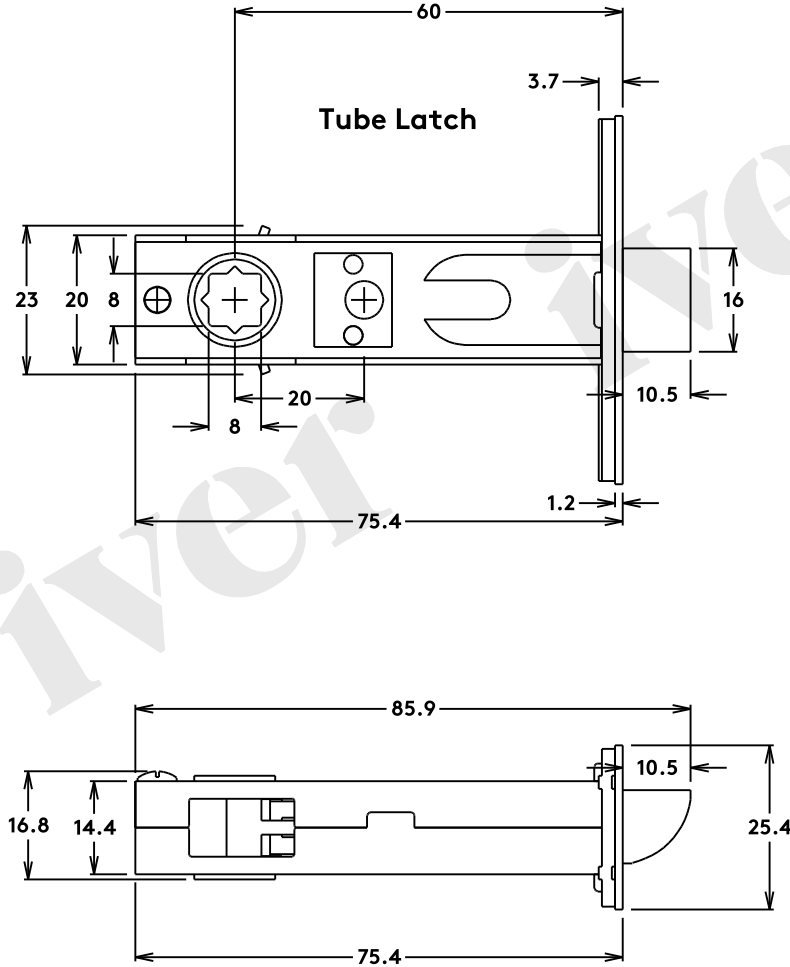

## Tube Latch Split Cam 'T' Striker Hard & Soft Sprung Backset 60mm

### Tube Latch

## Privacy Bolt Round Bolt Backset 60mm