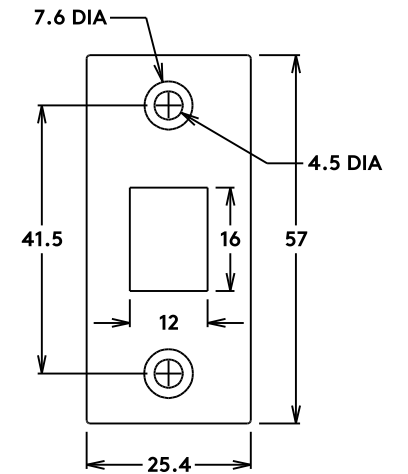

Tube Latch Split Cam 'T' Striker Hard & Soft Sprung Backset 60mm

Faceplate