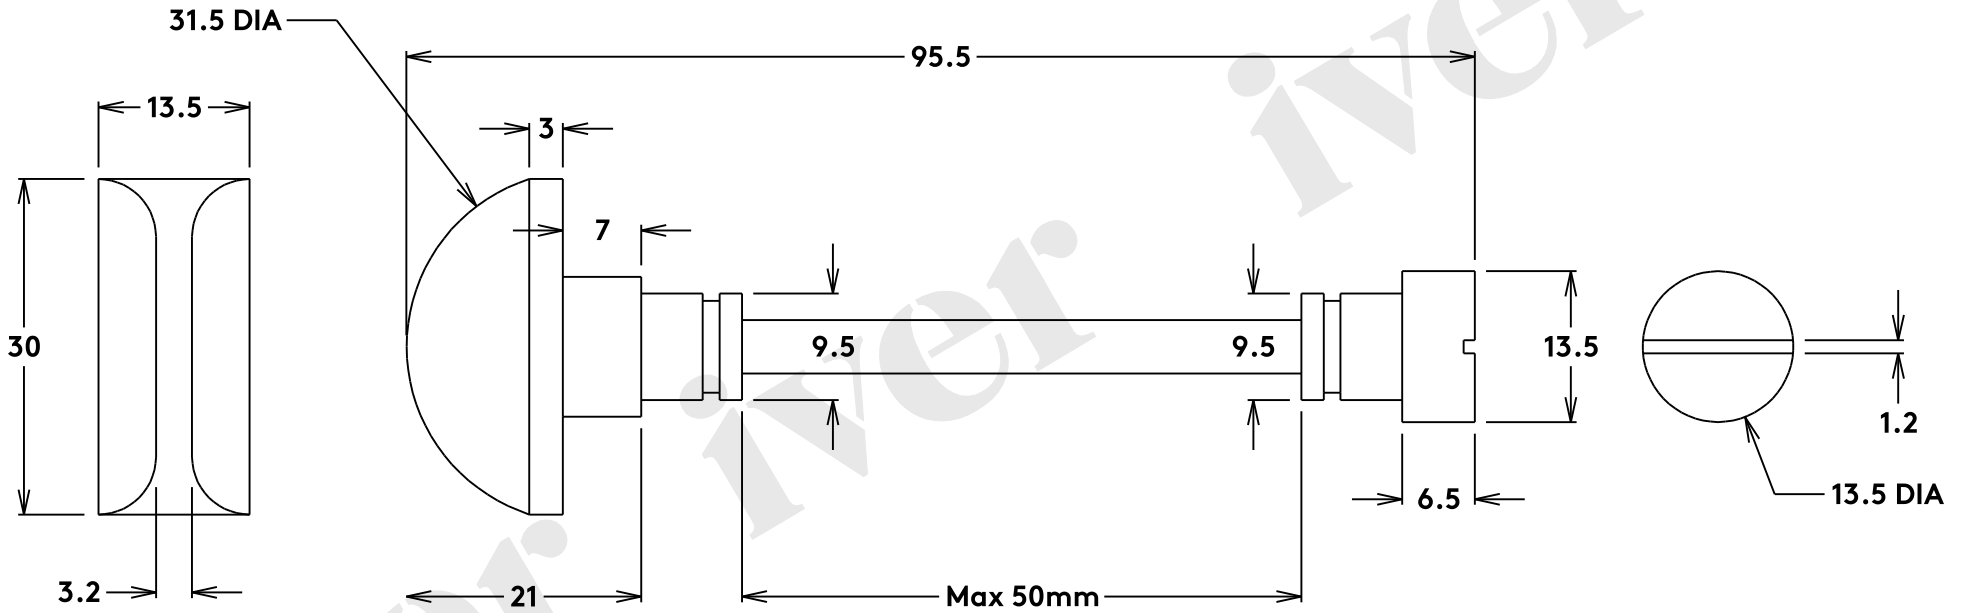

### Tube Latch

## Privacy Bolt Round Bolt Backset 60mm