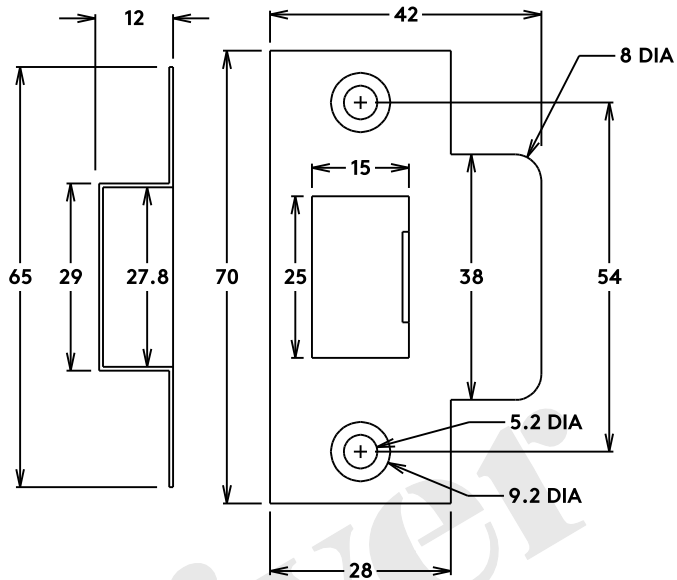

## Tube Latch Split Cam 'T' Striker Hard & Soft Sprung Backset 60mm

### Tube Latch

## Privacy Bolt Round Bolt Backset 60mm