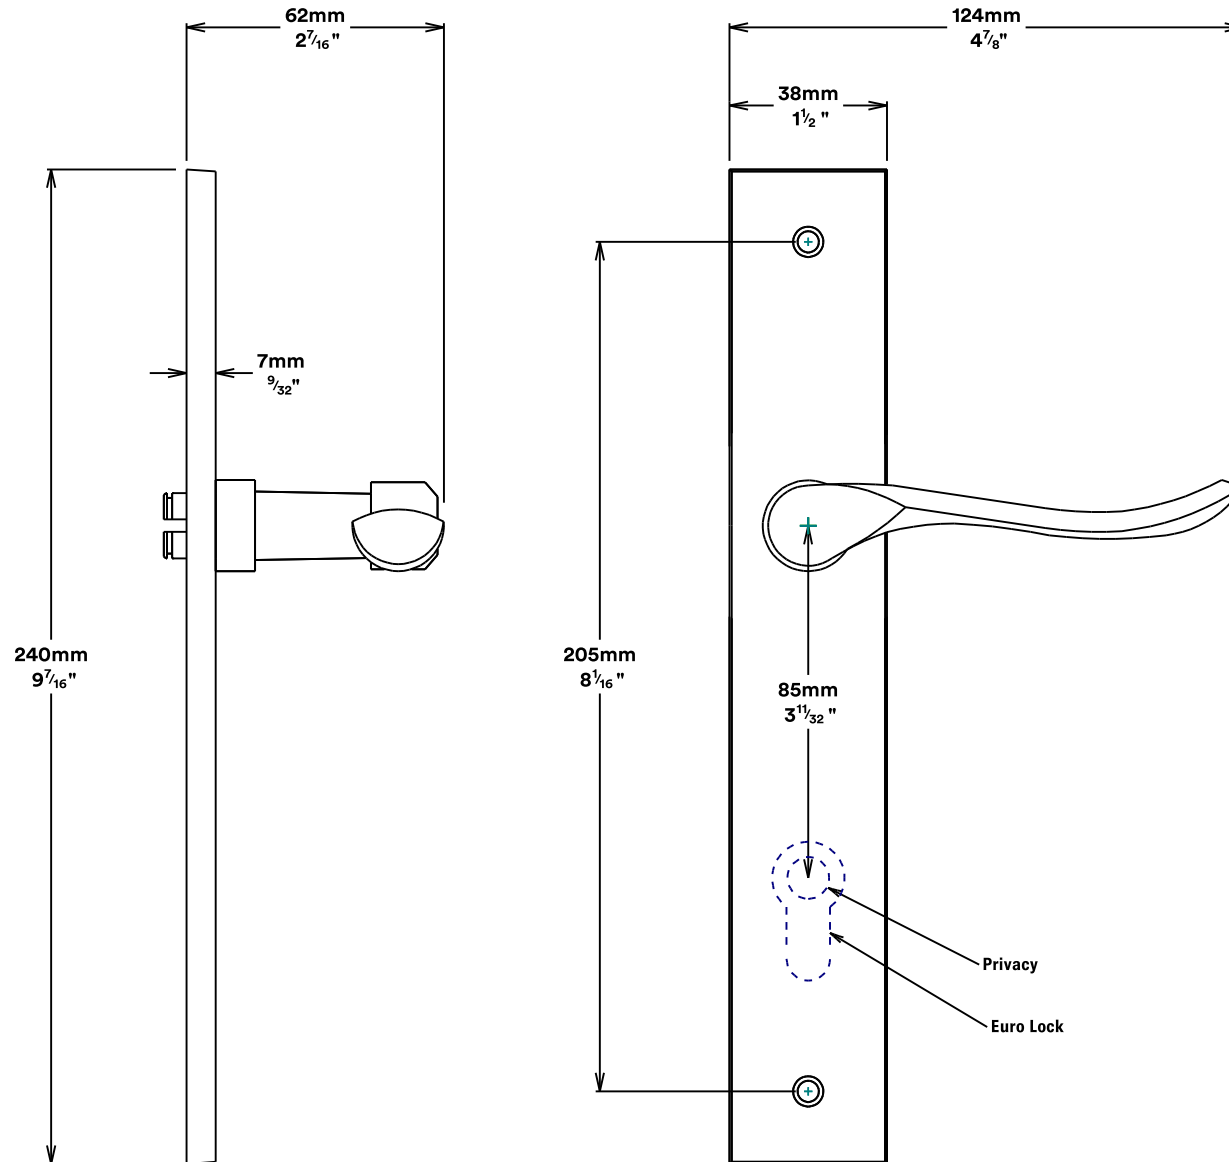

Door Lever Stirling Rectangular

iver

Euro Cylinder Key Thumb

iver

Mortice Lock Euro & Striker

Created for life.