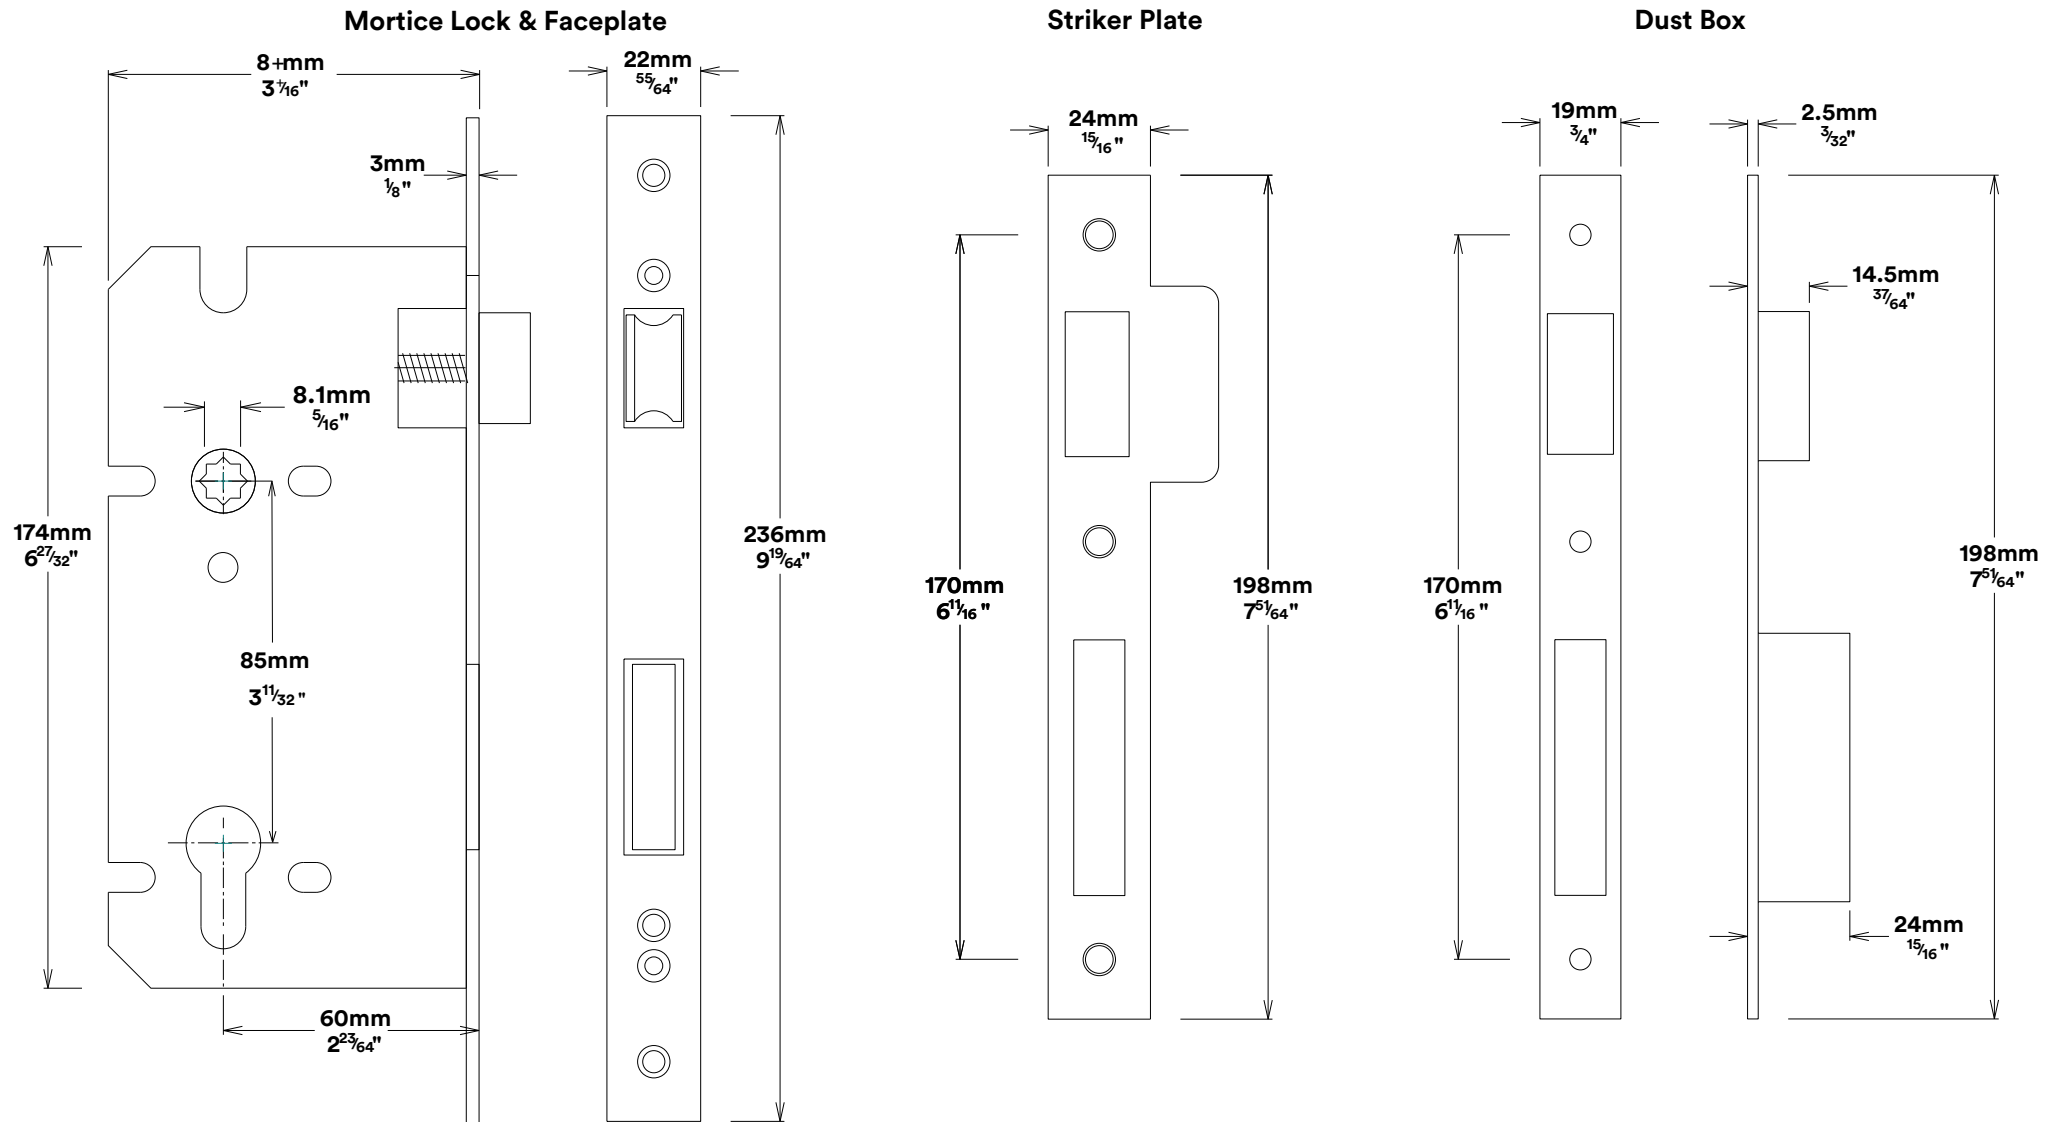

Door Lever Stirling Rectangular

iver

Euro Cylinder Key Thumb

iver

Mortice Lock Euro & Striker

Created for life.