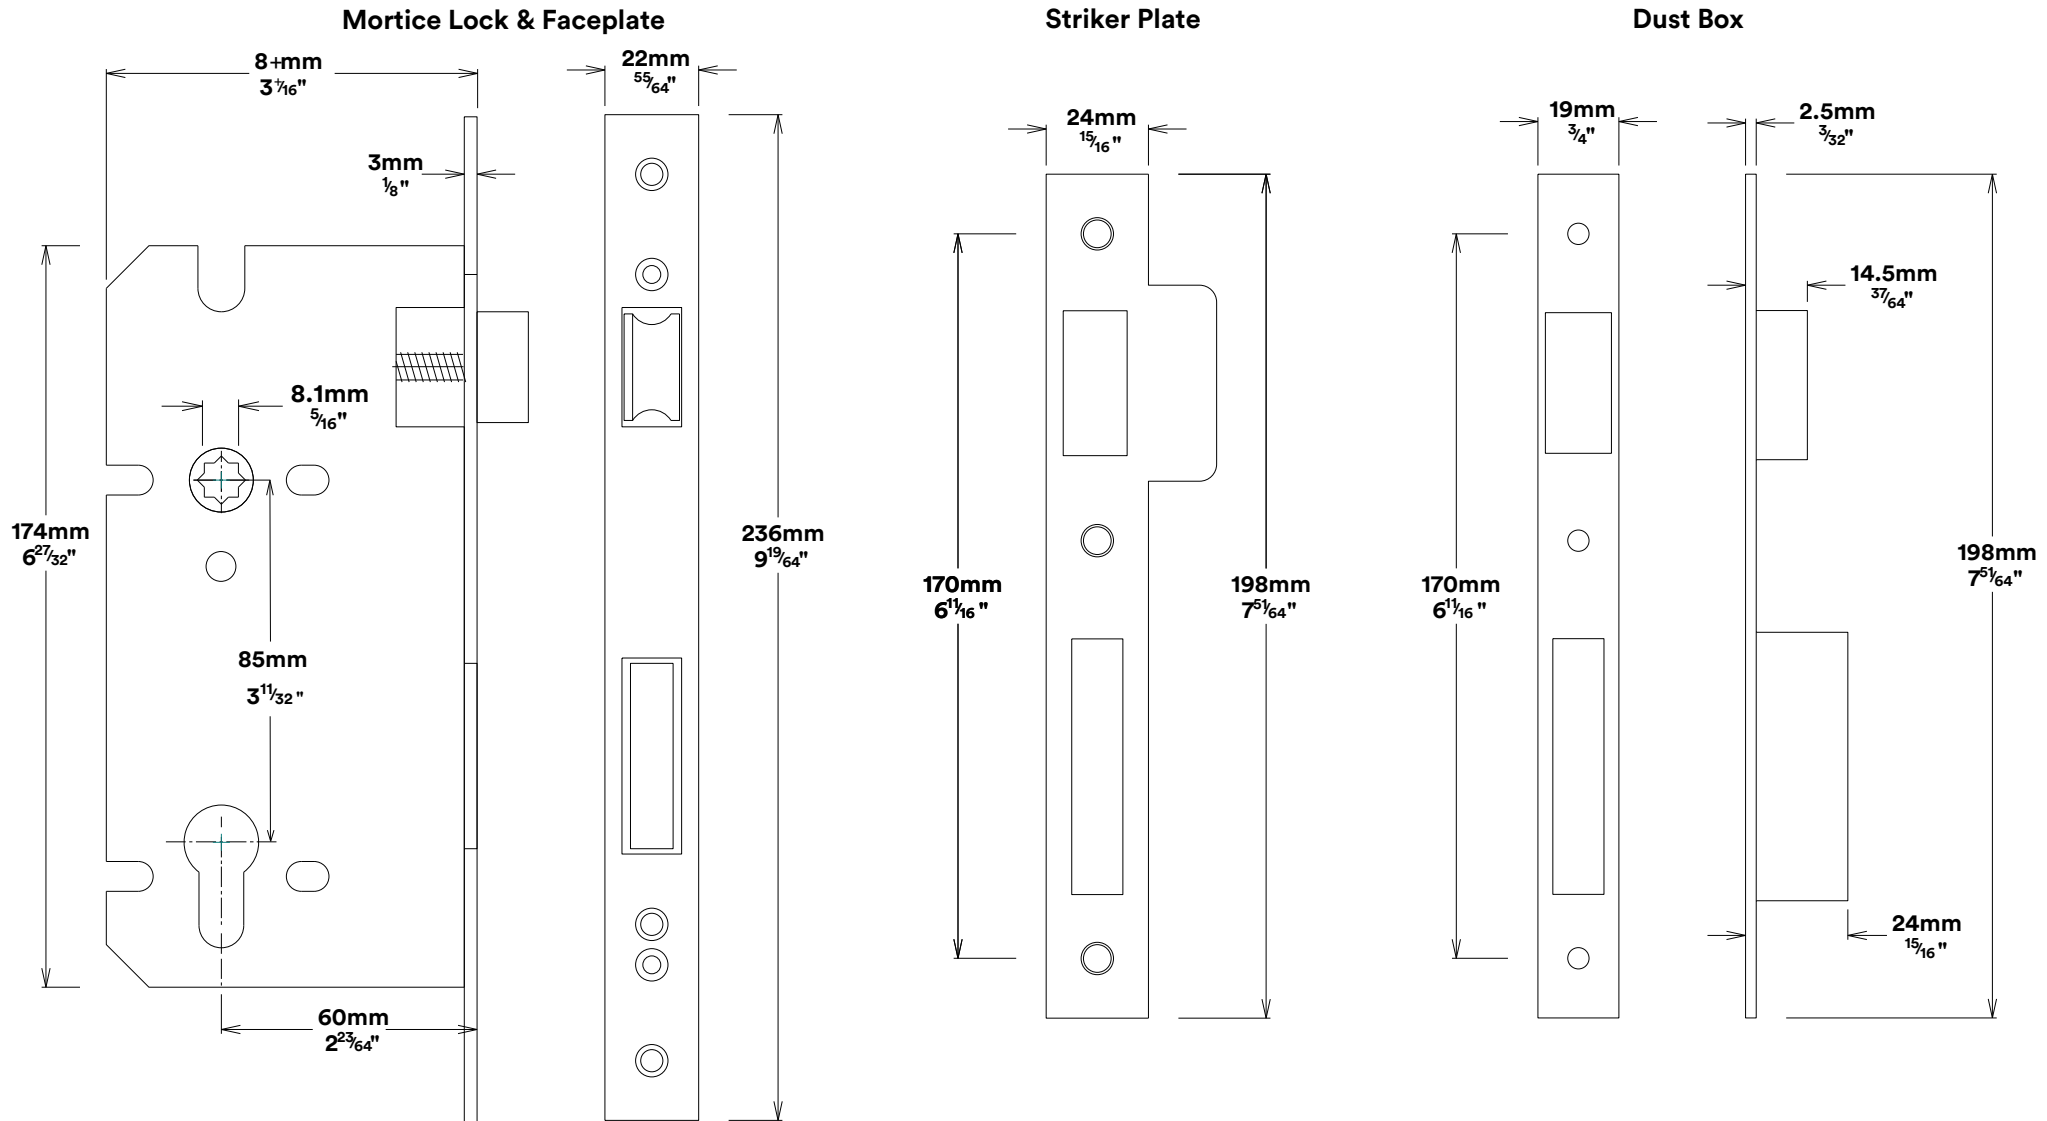

Door Lever Stirling Shouldered

iver

Euro Cylinder Key Key

iver

Mortice Lock Euro & Striker

Created for life.