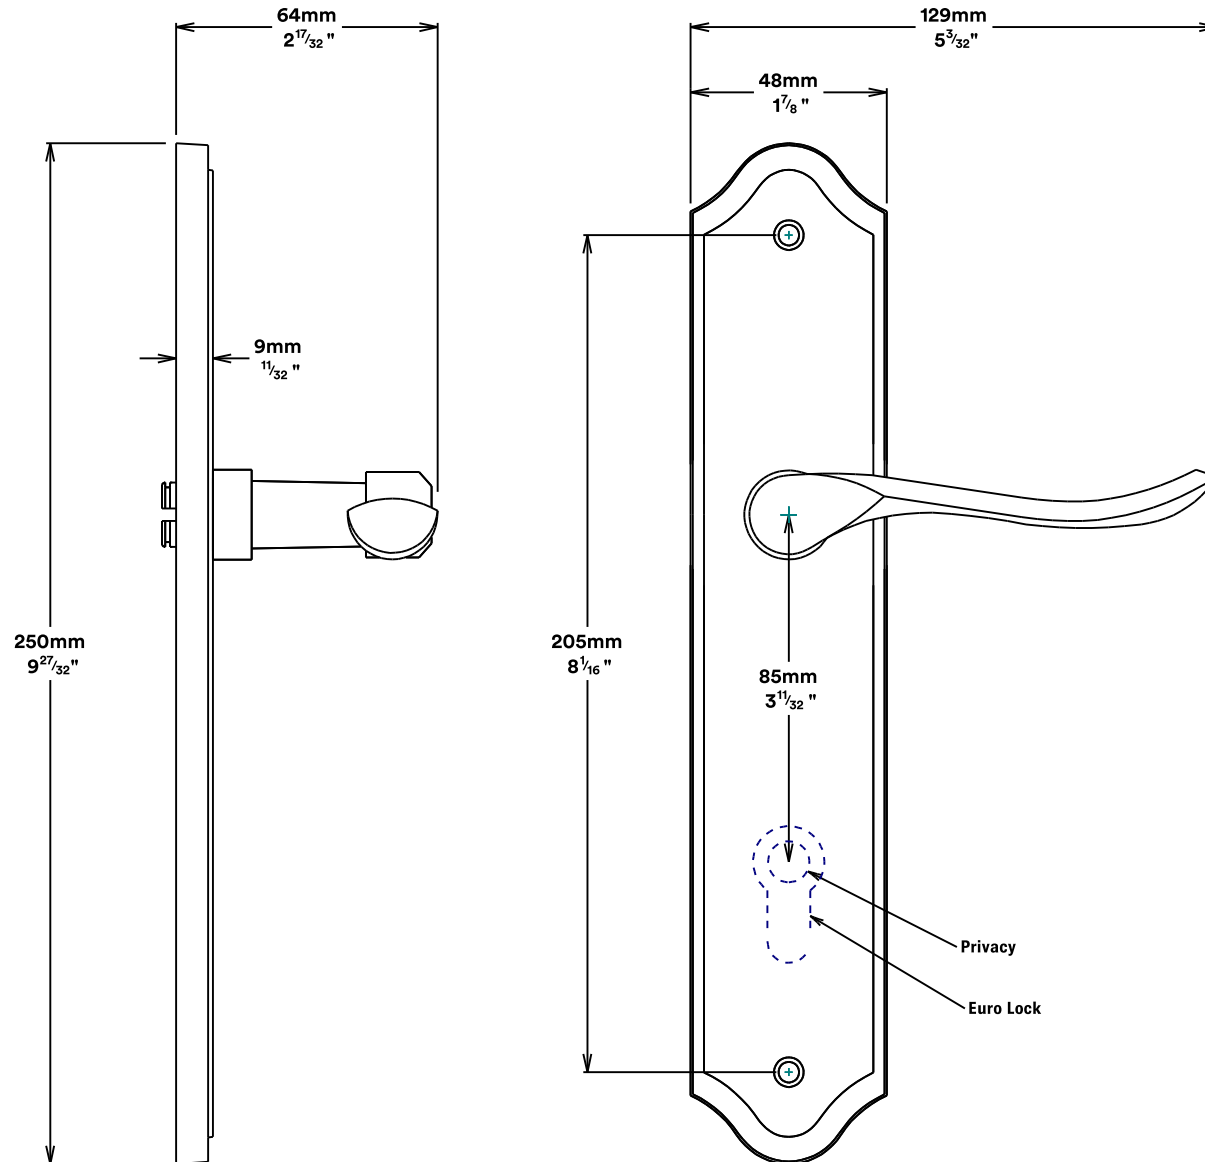

Door Lever Stirling Shouldered

iver

Euro Cylinder Key Key

iver

Mortice Lock Euro & Striker

Created for life.