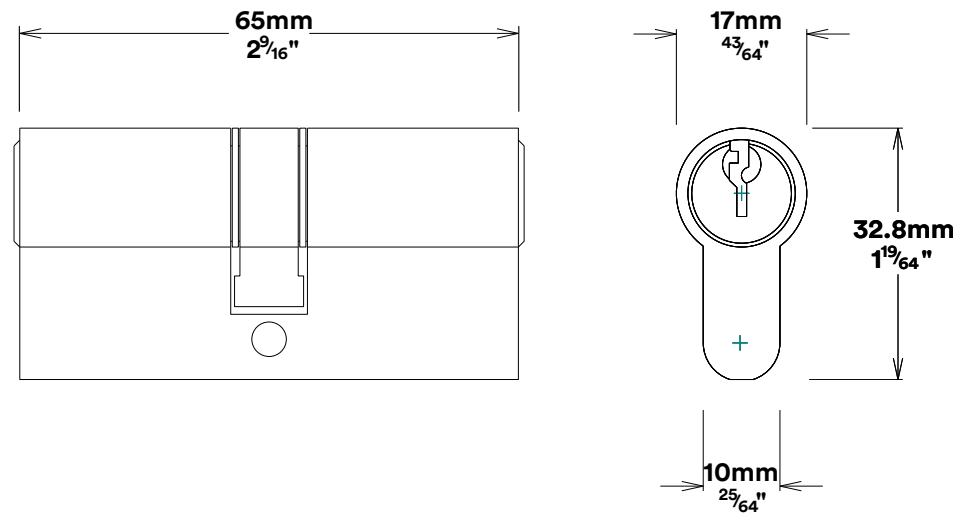

Door Lever Stirling Shouldered

iver

Euro Cylinder Key Key

iver

Mortice Lock Euro & Striker

Created for life.