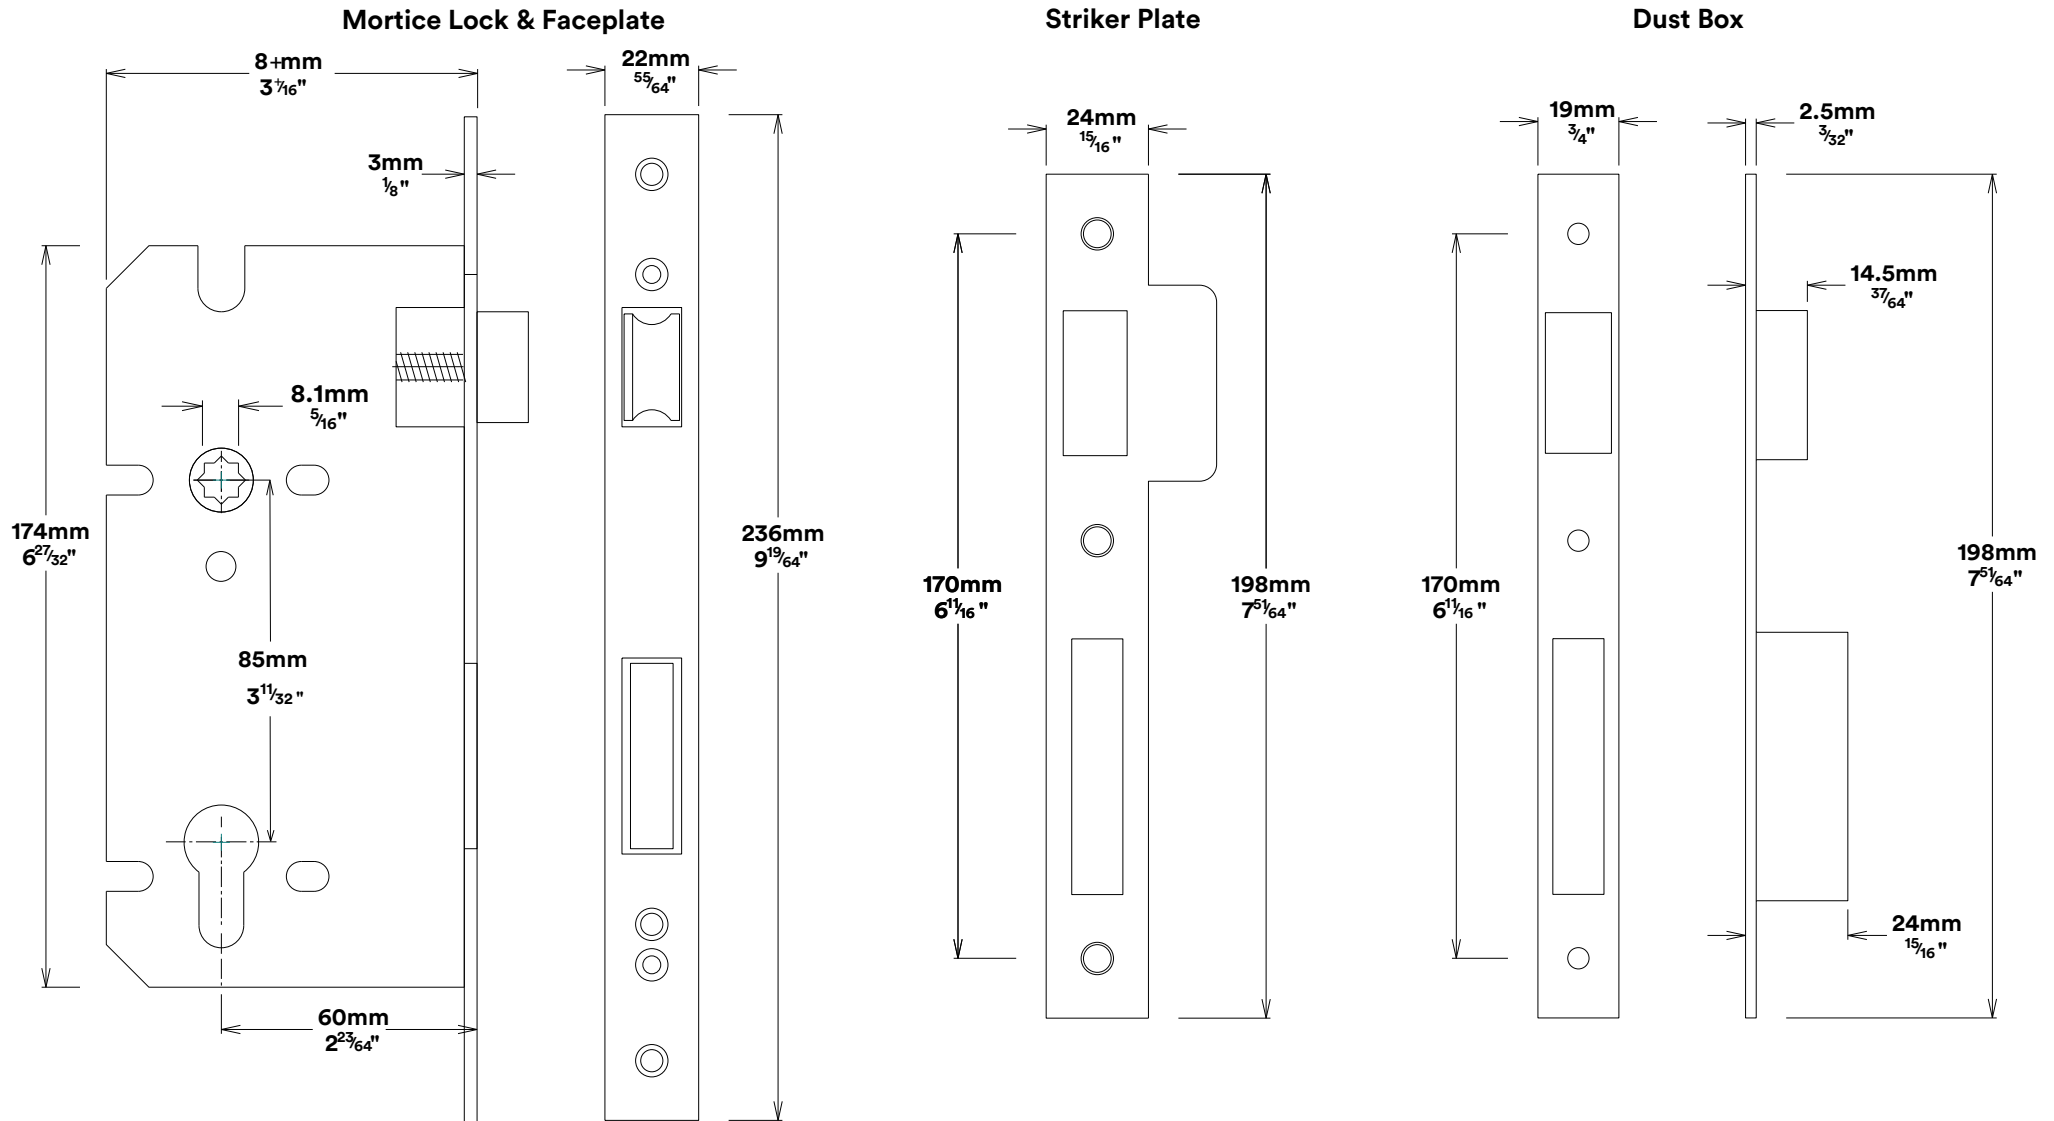

Door Lever Stirling Stepped

iver

Euro Cylinder Key Thumb

iver

Mortice Lock Euro & Striker

Created for life.