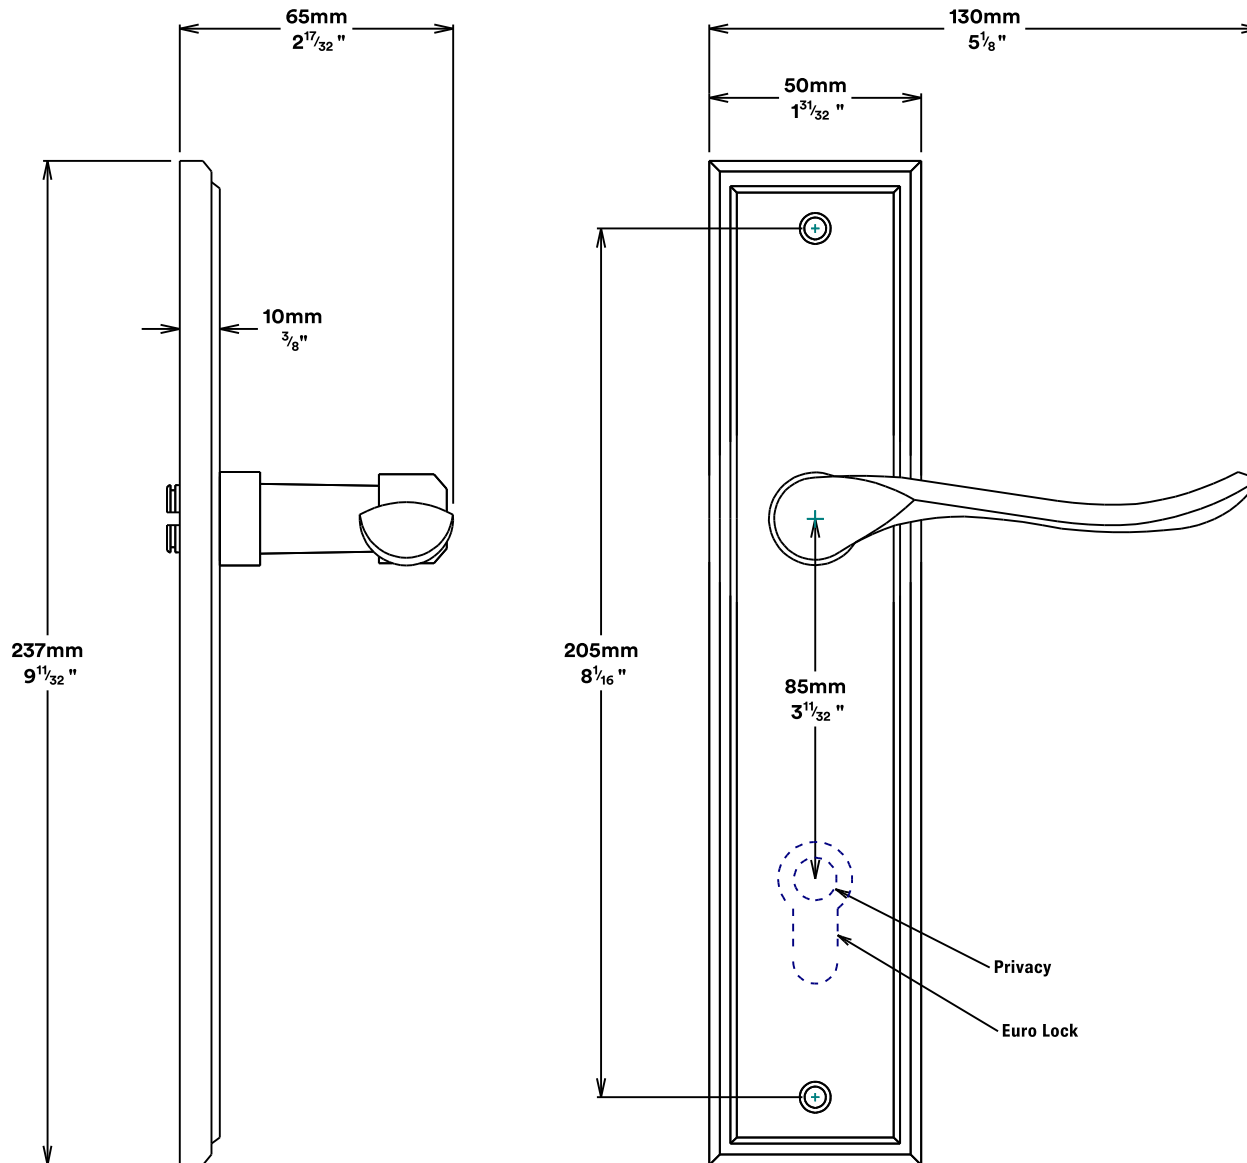

Door Lever Stirling Stepped

iver

Euro Cylinder Key Thumb

iver

Mortice Lock Euro & Striker

Created for life.