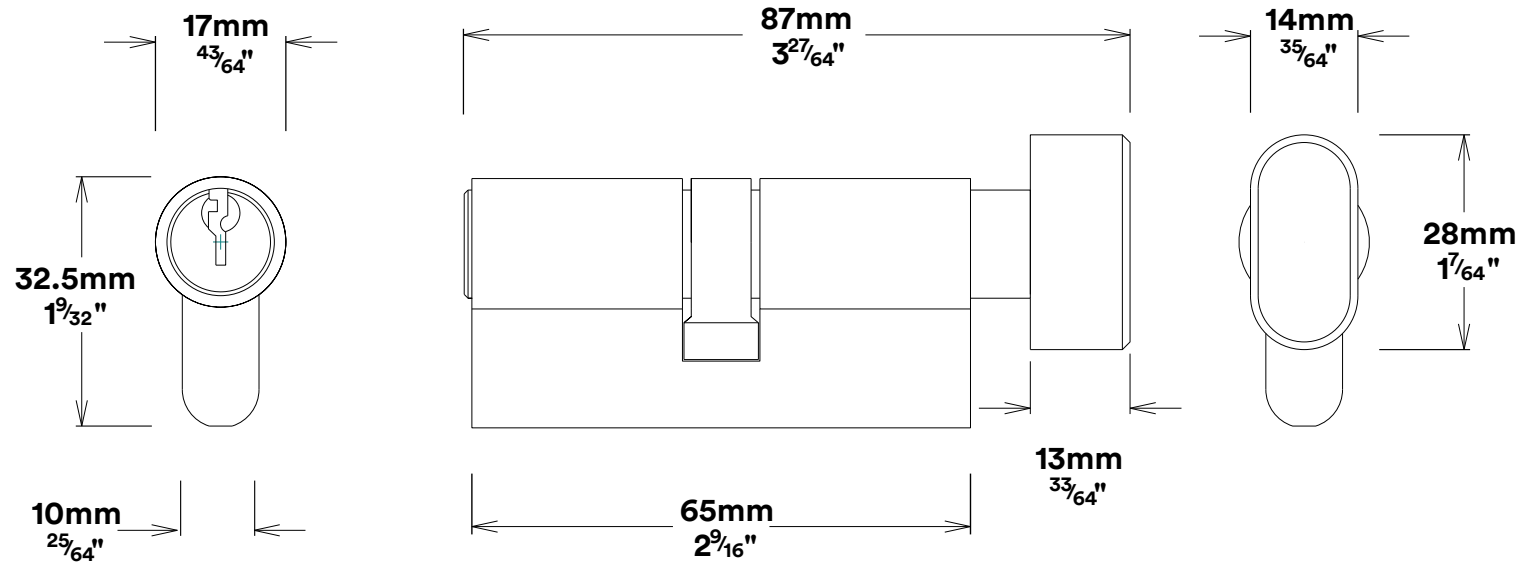

Door Lever Stirling Stepped

iver

Euro Cylinder Key Thumb

iver

Mortice Lock Euro & Striker

Created for life.