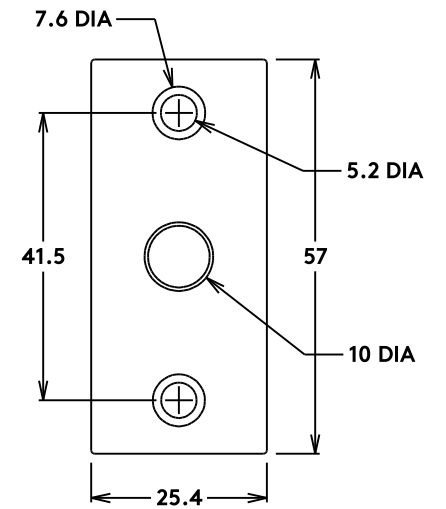

Door Lever Helsinki Oval Latch/Privacy/Euro Pair H240xW40xP58mm

Privacy Bolt Round Bolt Backset 60mm

Dust Box & Striker

Privacy Bolt

Faceplate

Tube Latch Split Cam 'T' Striker Hard & Soft Sprung Backset 60mm

Striker & Dust Box

Tube Latch

Faceplate