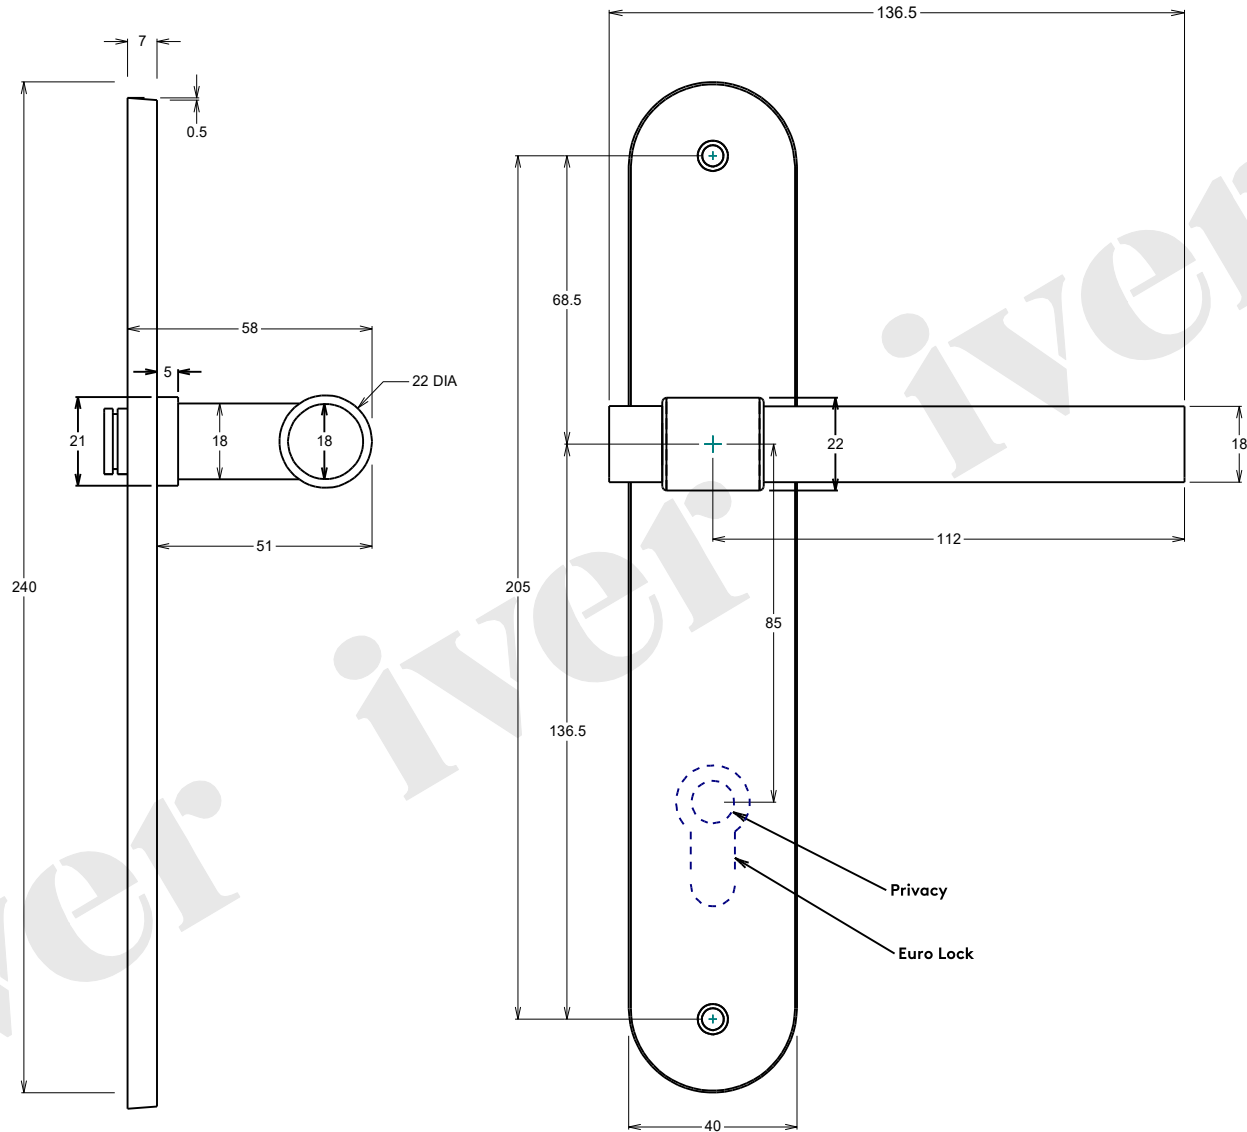

Door Lever Helsinki Oval Latch/Privacy/Euro Pair H240xW40xP58mm

Privacy Bolt Round Bolt Backset 60mm

Dust Box & Striker

Privacy Bolt

Faceplate

Tube Latch Split Cam 'T' Striker Hard & Soft Sprung Backset 60mm

Striker & Dust Box

Tube Latch

Faceplate