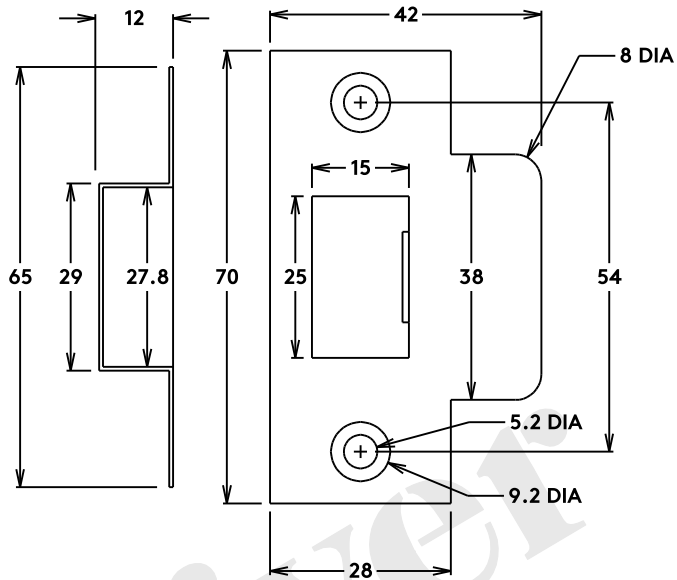

Door Lever Helsinki Oval Latch/Privacy/Euro Pair H240xW40xP58mm

Privacy Bolt Round Bolt Backset 60mm

Dust Box & Striker

Privacy Bolt

Faceplate

Tube Latch Split Cam 'T' Striker Hard & Soft Sprung Backset 60mm

Striker & Dust Box

Tube Latch

Faceplate