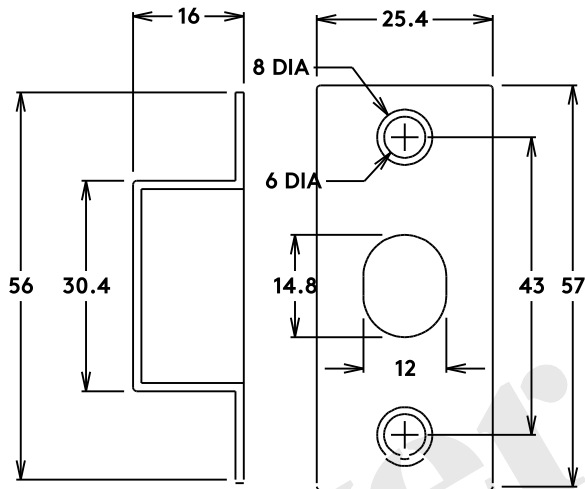

Door Lever Helsinki Oval Latch/Privacy/Euro Pair H240xW40xP58mm

Privacy Bolt Round Bolt Backset 60mm

Dust Box & Striker

Privacy Bolt

Faceplate

Tube Latch Split Cam 'T' Striker Hard & Soft Sprung Backset 60mm

Striker & Dust Box

Tube Latch

Faceplate