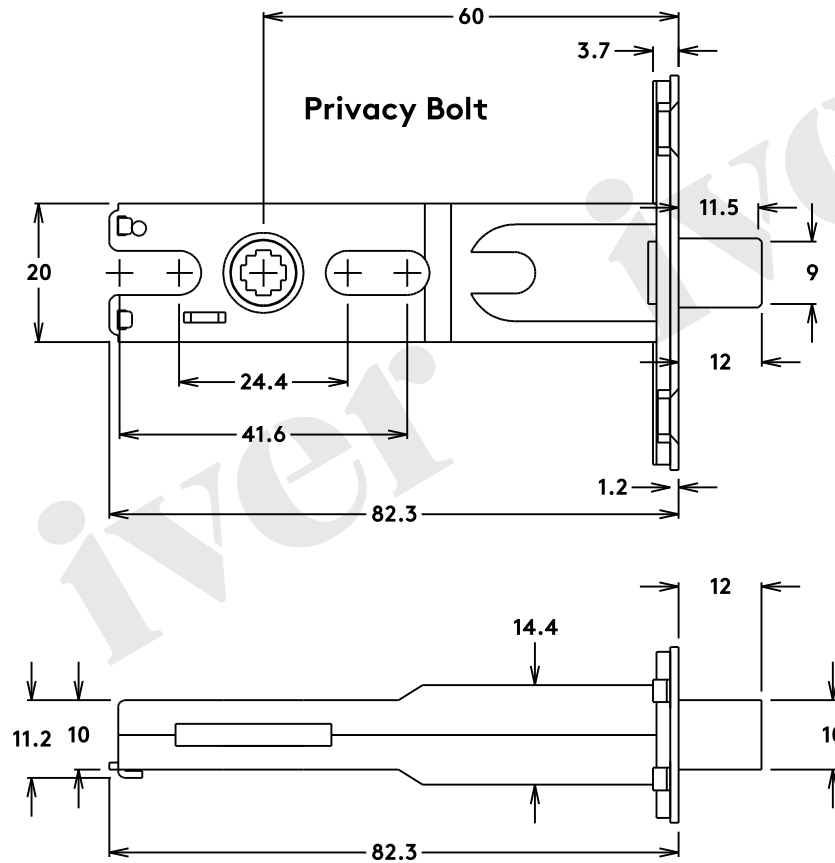

Door Lever Helsinki Oval Latch/Privacy/Euro Pair H240xW40xP58mm

Privacy Bolt Round Bolt Backset 60mm

Dust Box & Striker

Privacy Bolt

Faceplate

Tube Latch Split Cam 'T' Striker Hard & Soft Sprung Backset 60mm

Striker & Dust Box

Tube Latch

Faceplate