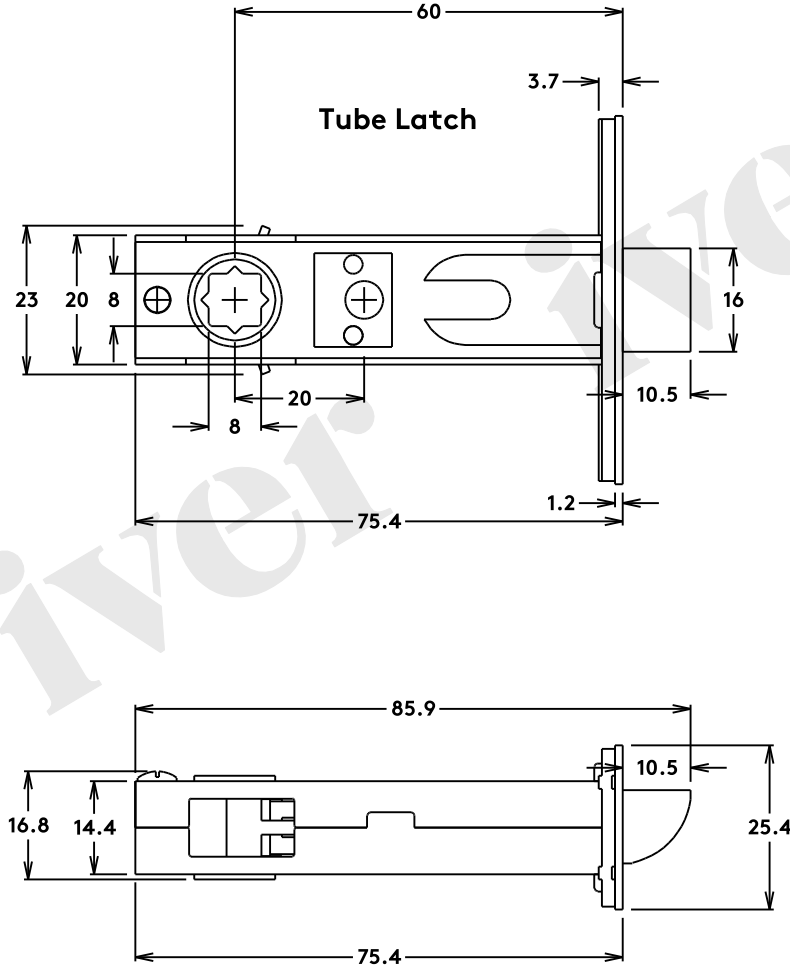

Door Lever Helsinki Oval Latch/Privacy/Euro Pair H240xW40xP58mm

Privacy Bolt Round Bolt Backset 60mm

Dust Box & Striker

Privacy Bolt

Faceplate

Tube Latch Split Cam 'T' Striker Hard & Soft Sprung Backset 60mm

Striker & Dust Box

Tube Latch

Faceplate