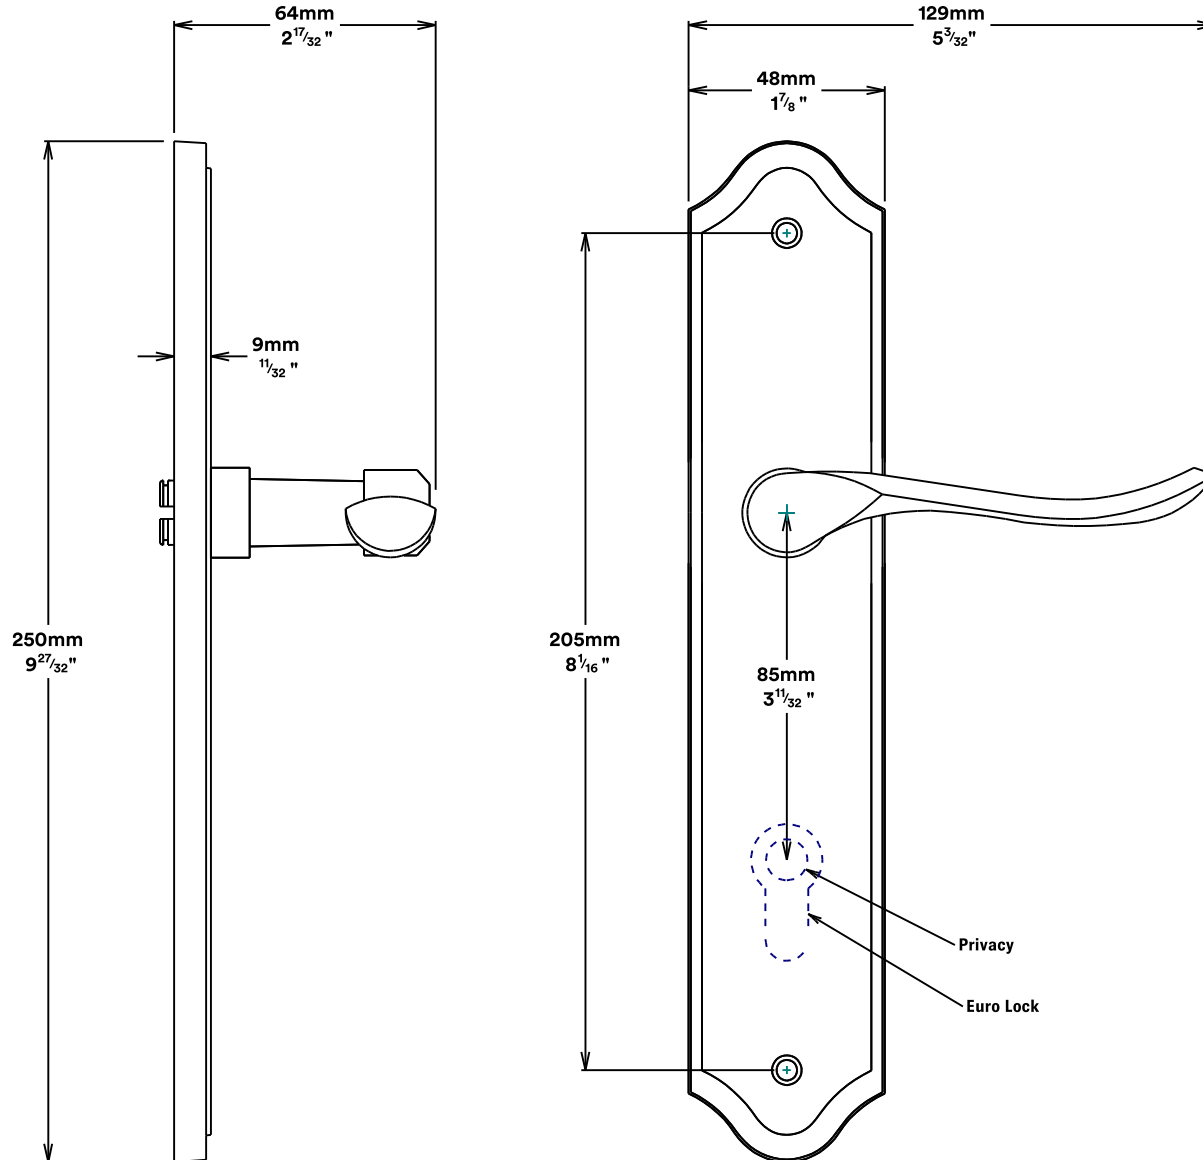

Door Lever Stirling Shouldered

iver

Privacy Adaptor

iver

Tube Latch Split Cam & 'T' Striker

Dust Box & Striker

Tube Latch & Faceplate

Privacy Bolt & Striker

Dust Box & Striker

Privacy Bolt & Faceplate

Created for life.