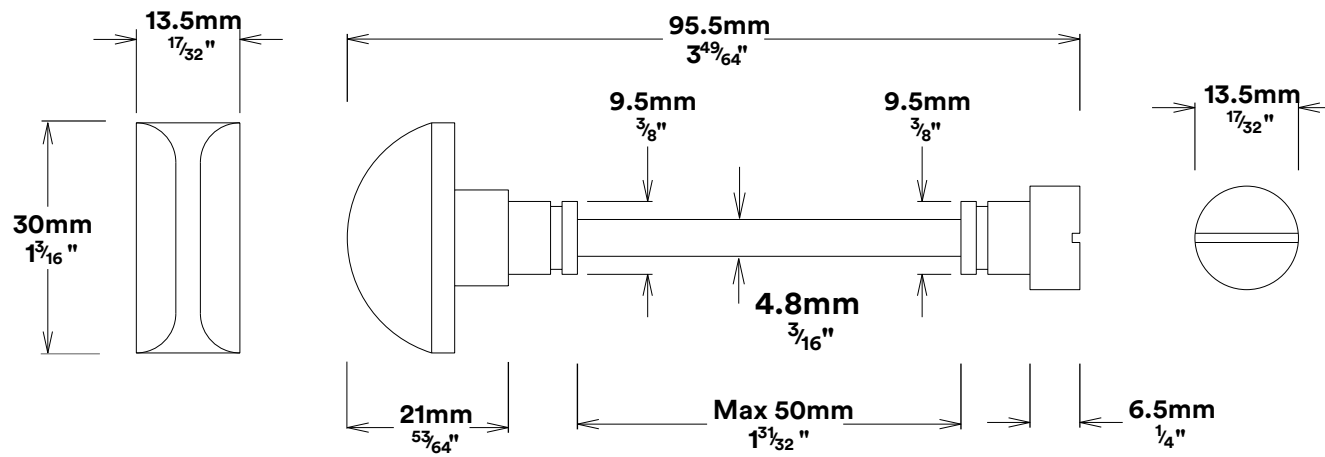

Door Lever Stirling Shouldered

iver

Privacy Adaptor

iver

Tube Latch Split Cam & 'T' Striker

Dust Box & Striker

Tube Latch & Faceplate

Privacy Bolt & Striker