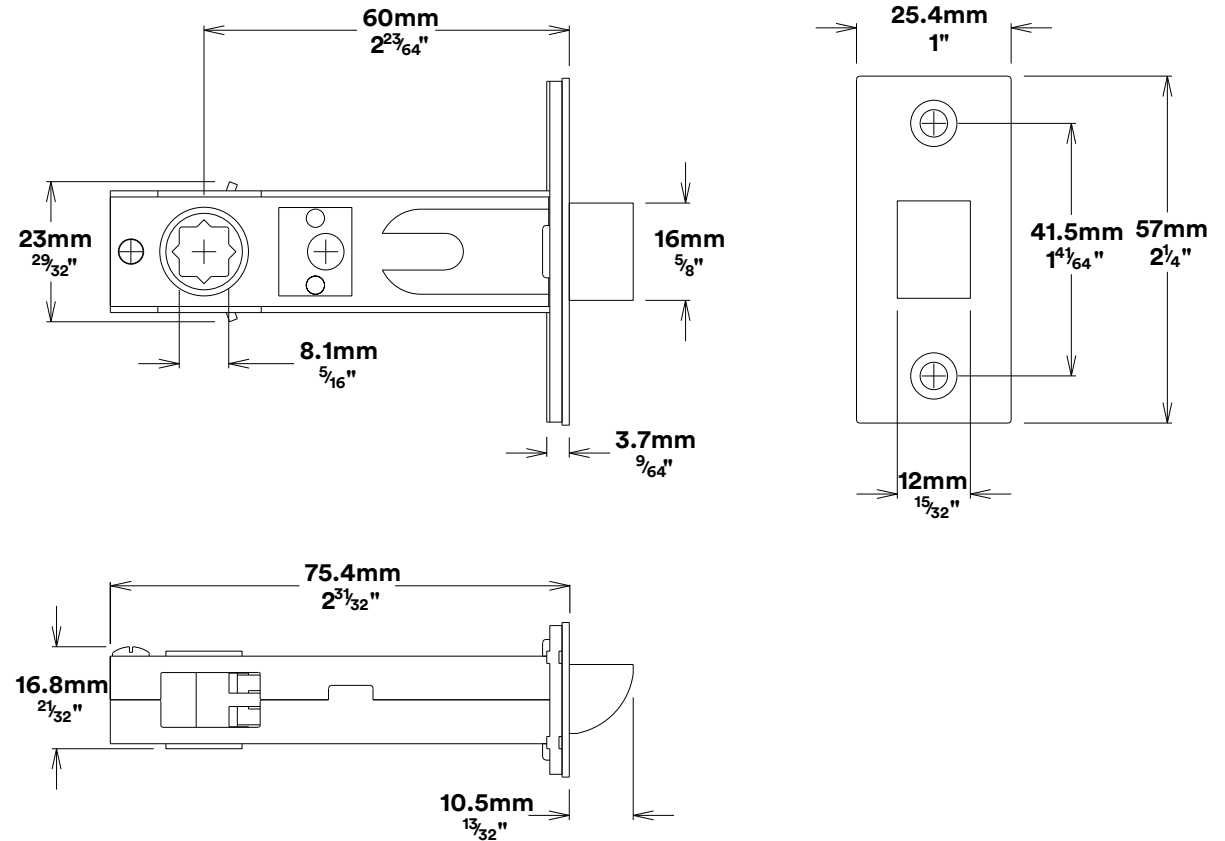

Door Lever Stirling Shouldered

iver

Privacy Adaptor

iver

Tube Latch Split Cam & 'T' Striker

Dust Box & Striker

Tube Latch & Faceplate

Privacy Bolt & Striker