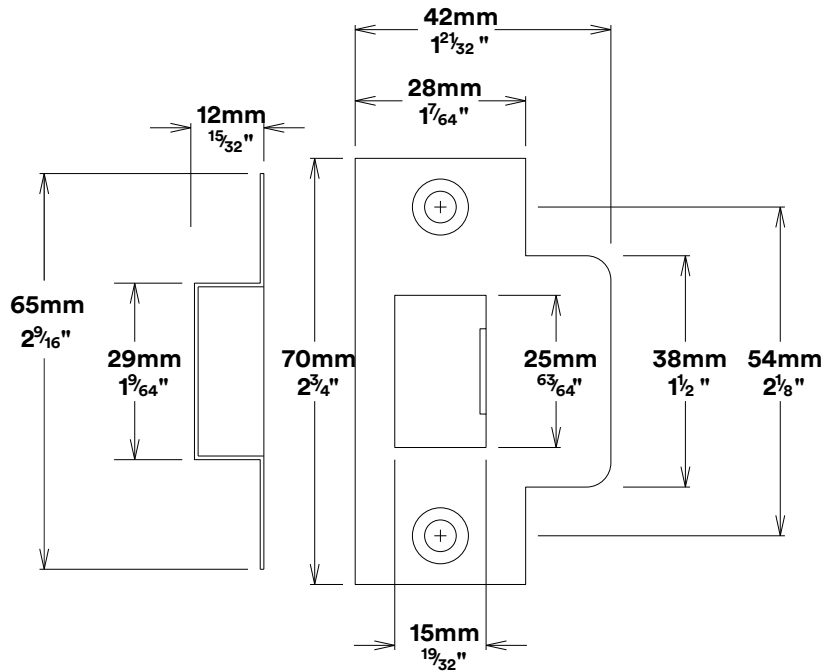

Door Lever Stirling Shouldered

iver

Privacy Adaptor

iver

Tube Latch Split Cam & 'T' Striker

Dust Box & Striker

Tube Latch & Faceplate

Privacy Bolt & Striker