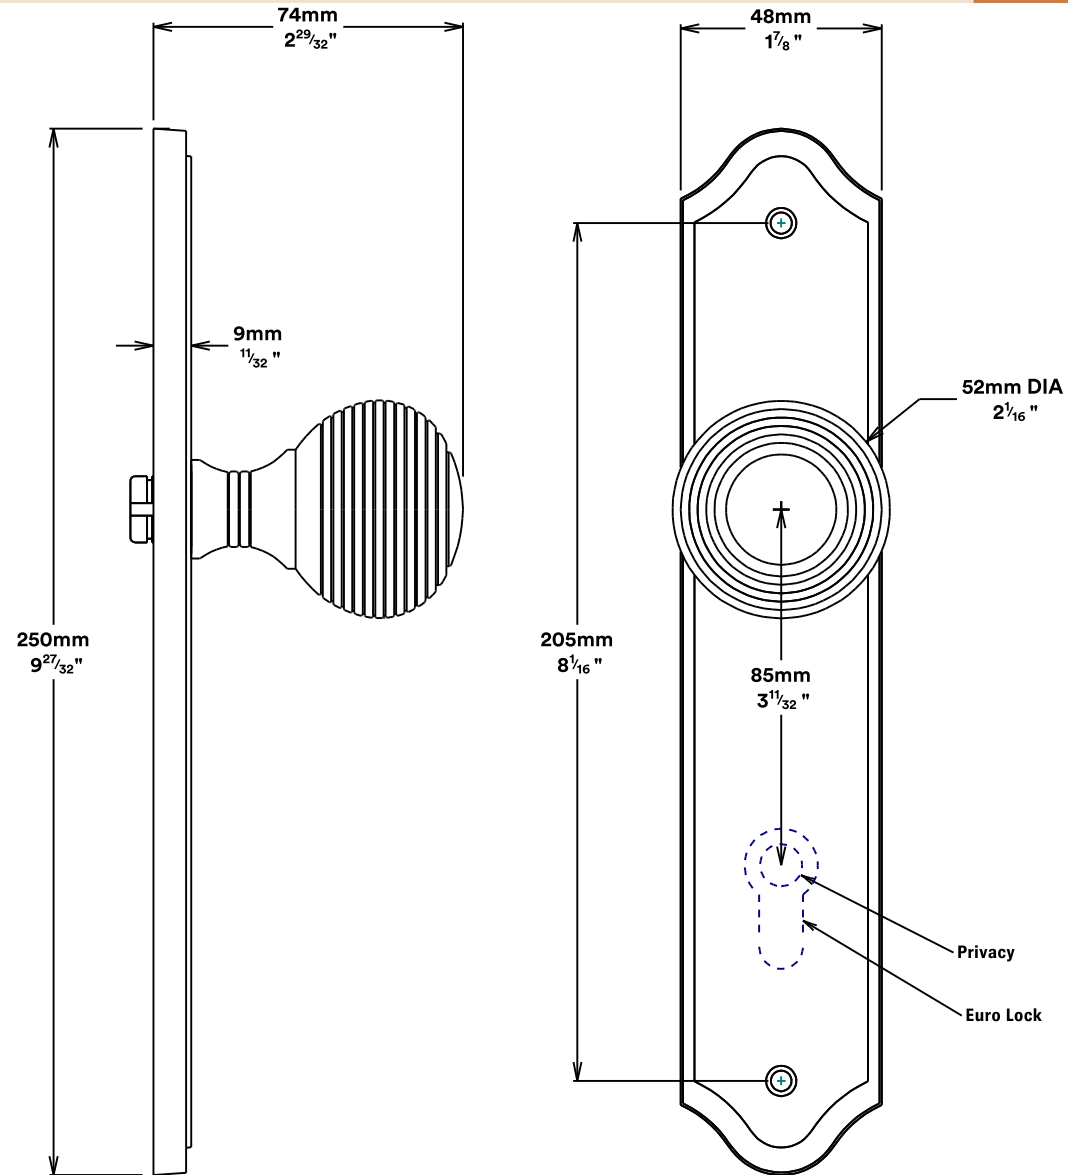

Door Knob Guildford Shouldered

iver