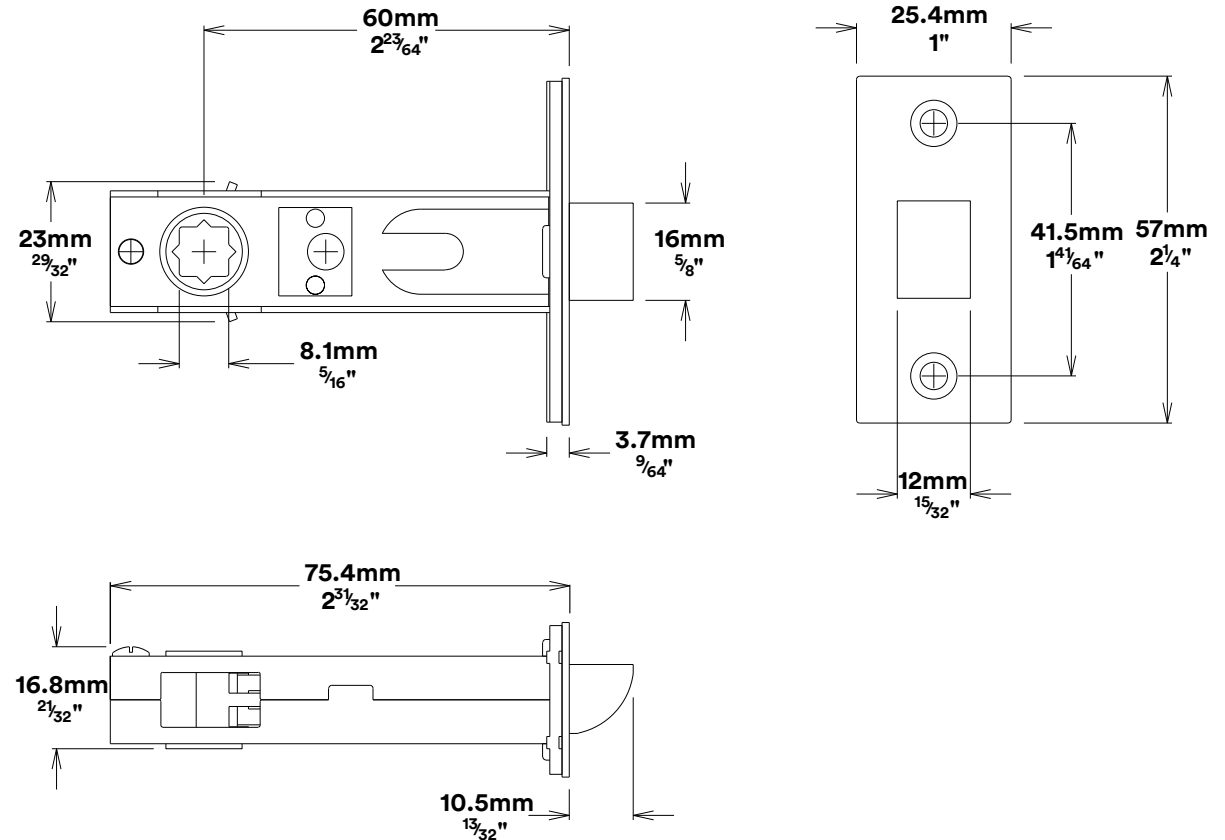

# Tube Latch Split Cam & 'T' Striker

Dust Box & Striker

Tube Latch & Faceplate