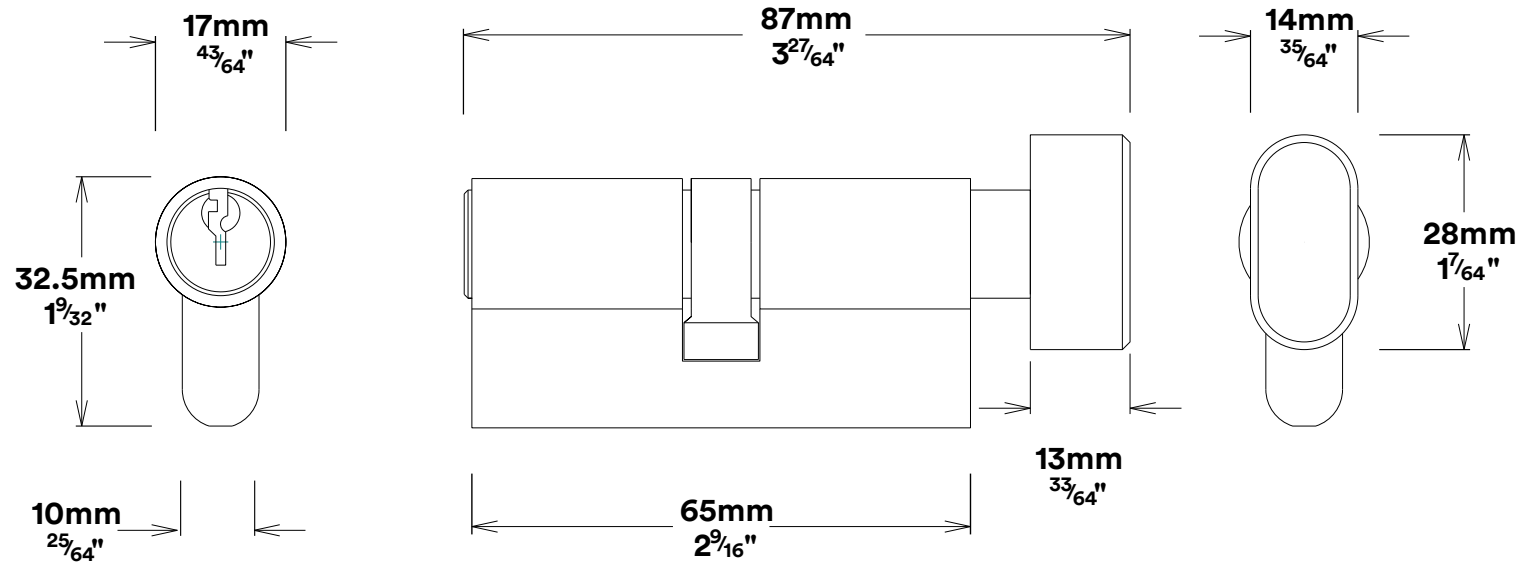

Door Lever Como Rectangular

iver

Euro Cylinder Key Thumb

iver

Mortice Lock Euro & Striker

Created for life.