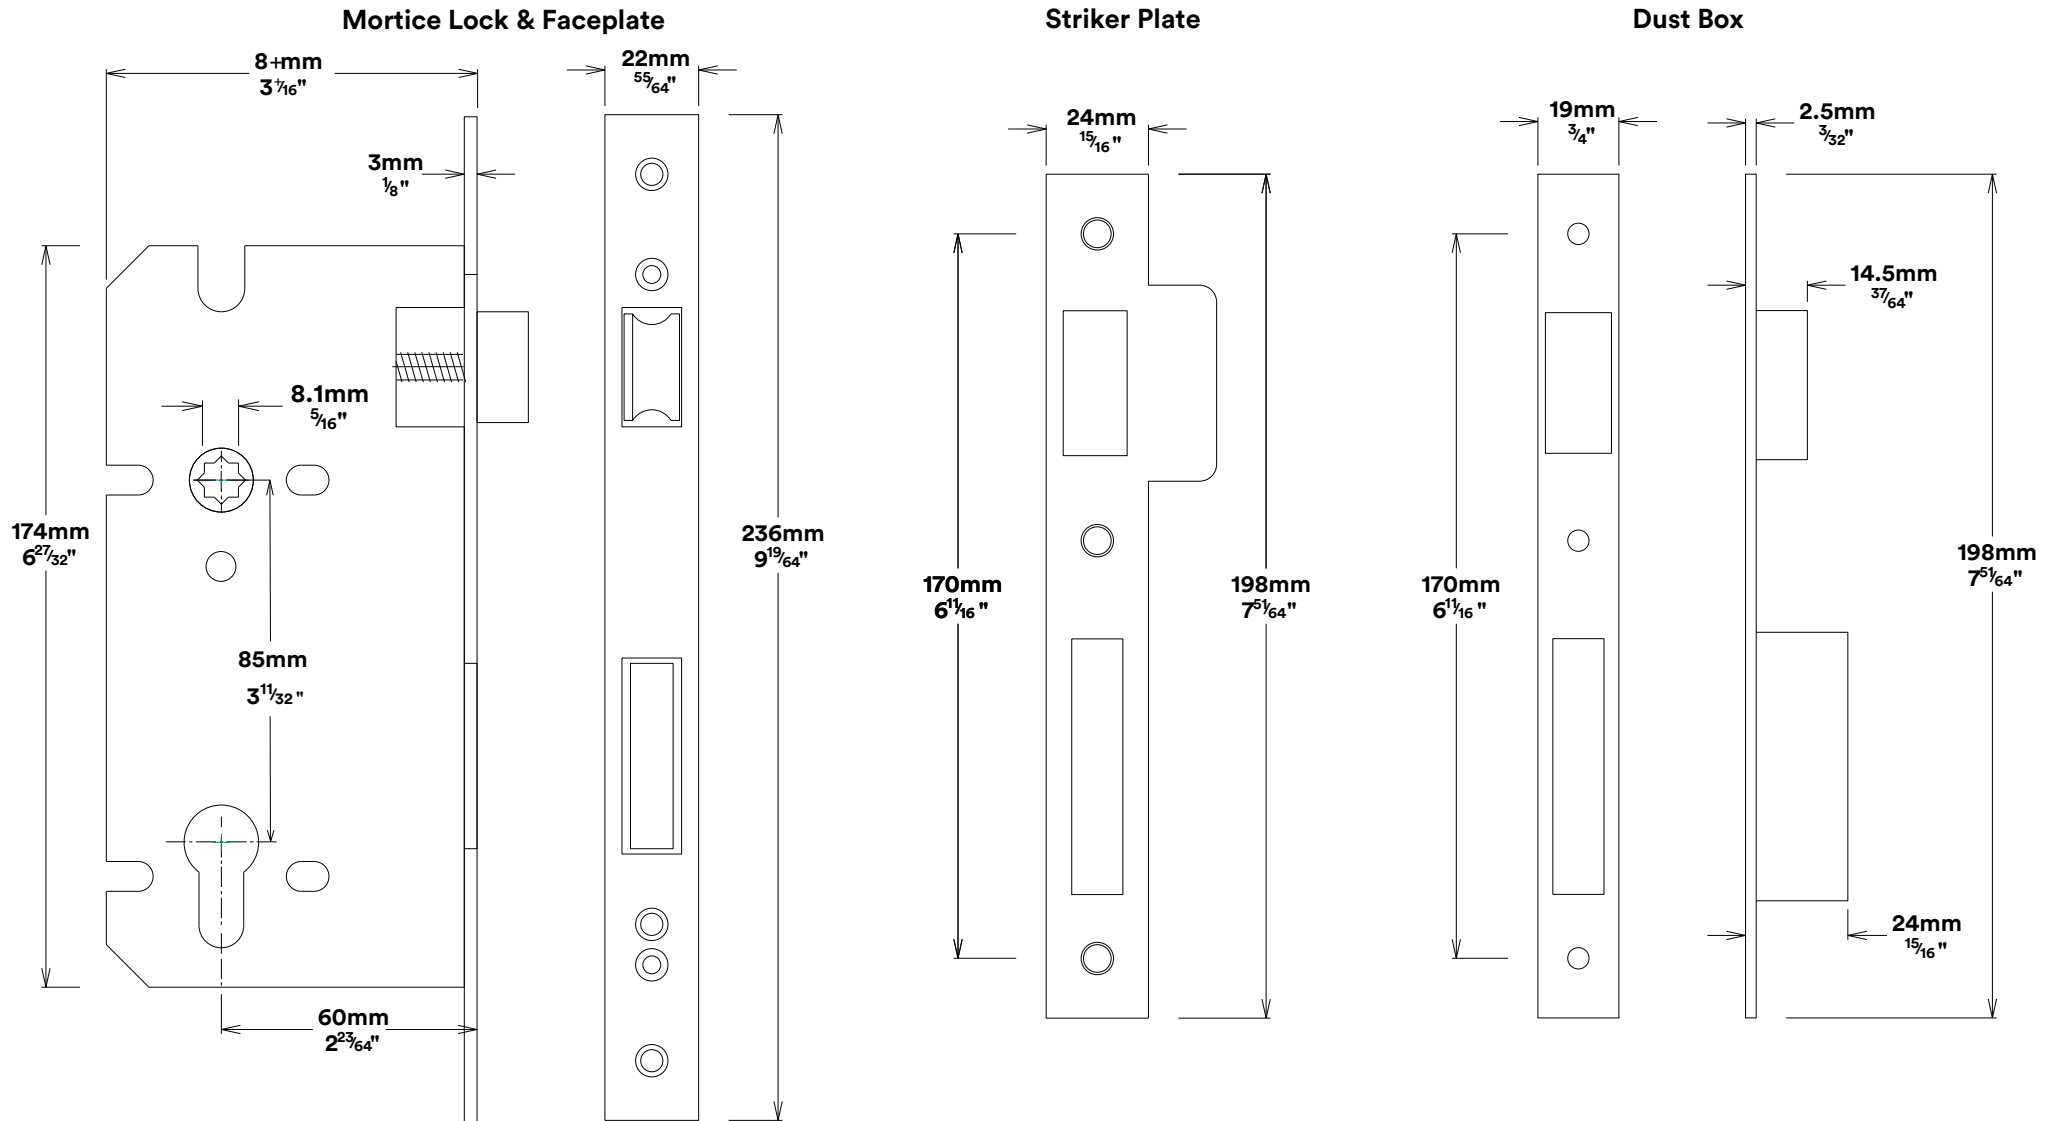

Door Lever Como Rectangular

iver

Euro Cylinder Key Thumb

iver

Mortice Lock Euro & Striker

Created for life.