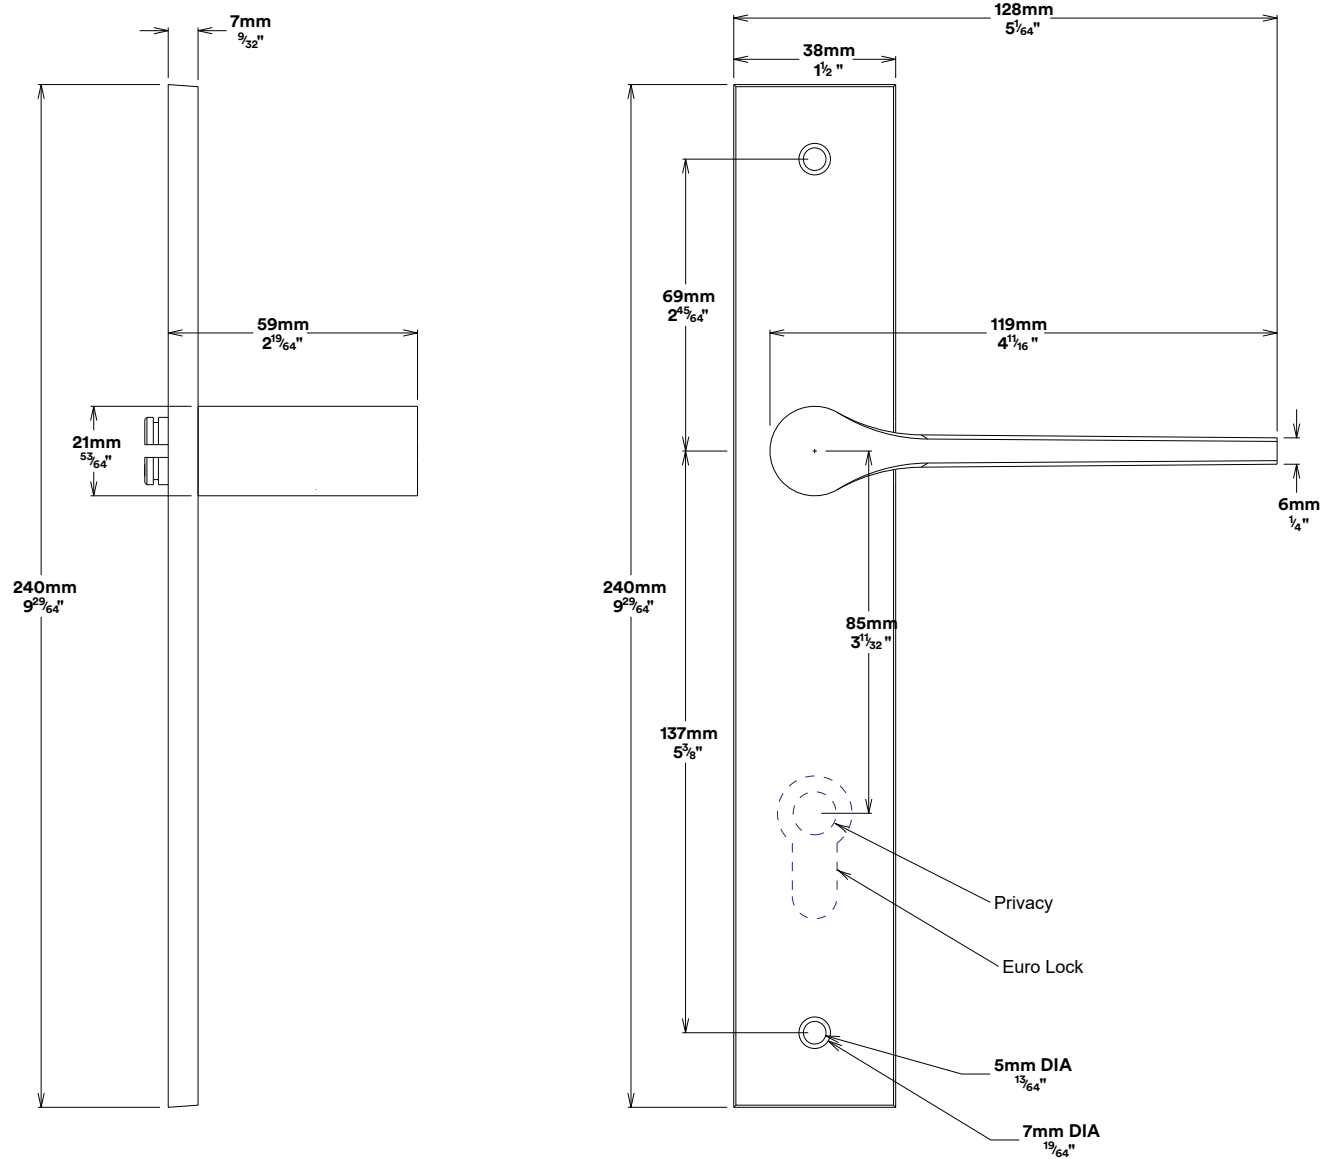

Door Lever Como Rectangular

iver

Euro Cylinder Key Thumb

iver

Mortice Lock Euro & Striker

Created for life.