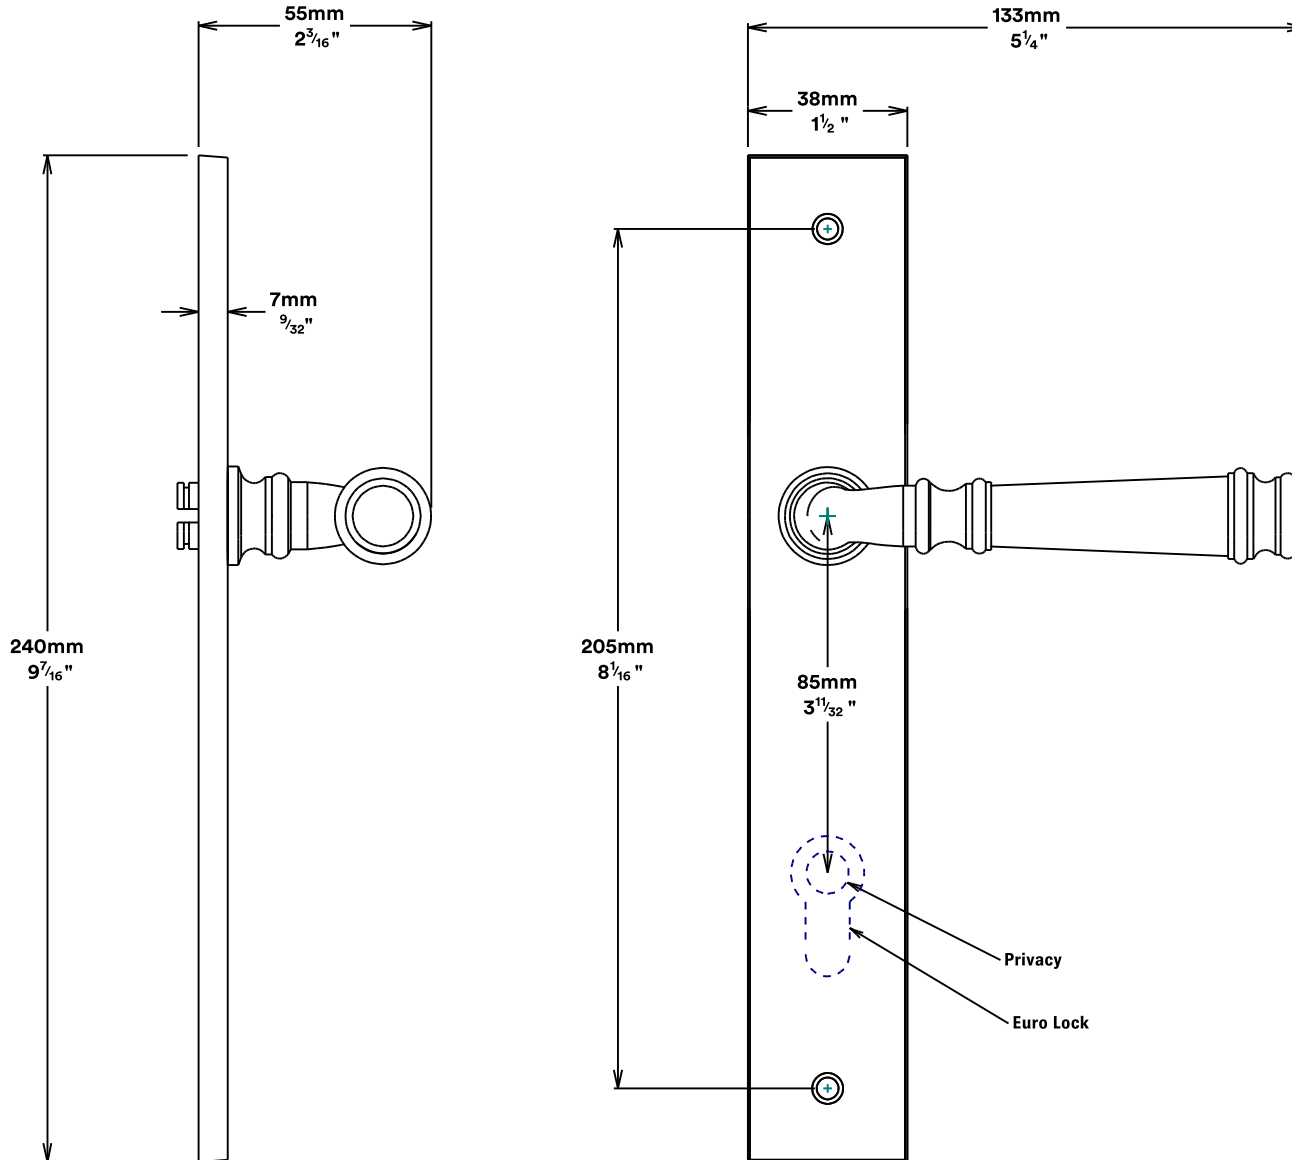

Door Lever Verona Rectangular

iver

Euro Cylinder Key Key

iver

Mortice Lock Euro & Striker

Created for life.