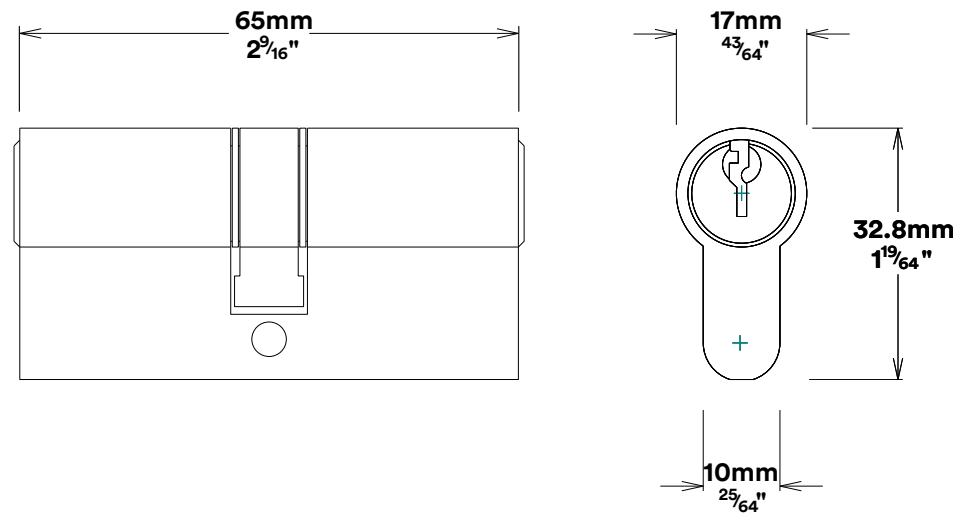

Door Lever Verona Rectangular

iver

Euro Cylinder Key Key

iver

Mortice Lock Euro & Striker

Created for life.