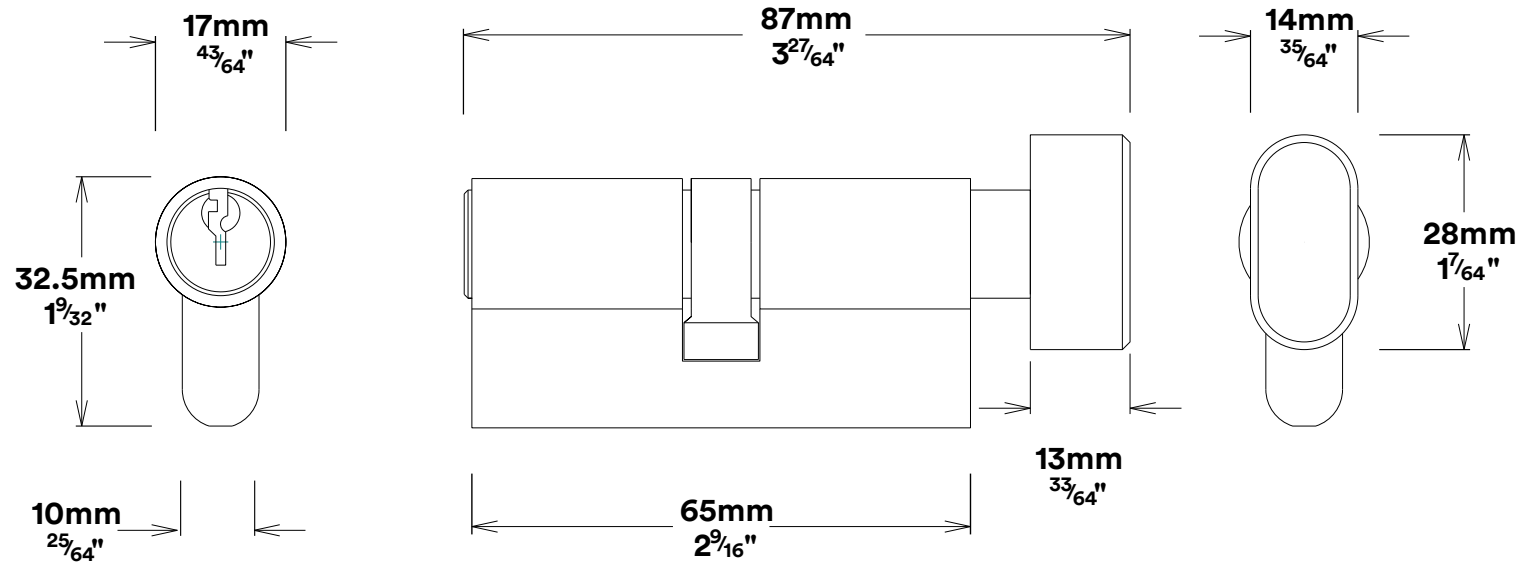

Door Lever Verona Rectangular

iver

Euro Cylinder Key Thumb

iver

Mortice Lock Euro & Striker

Created for life.