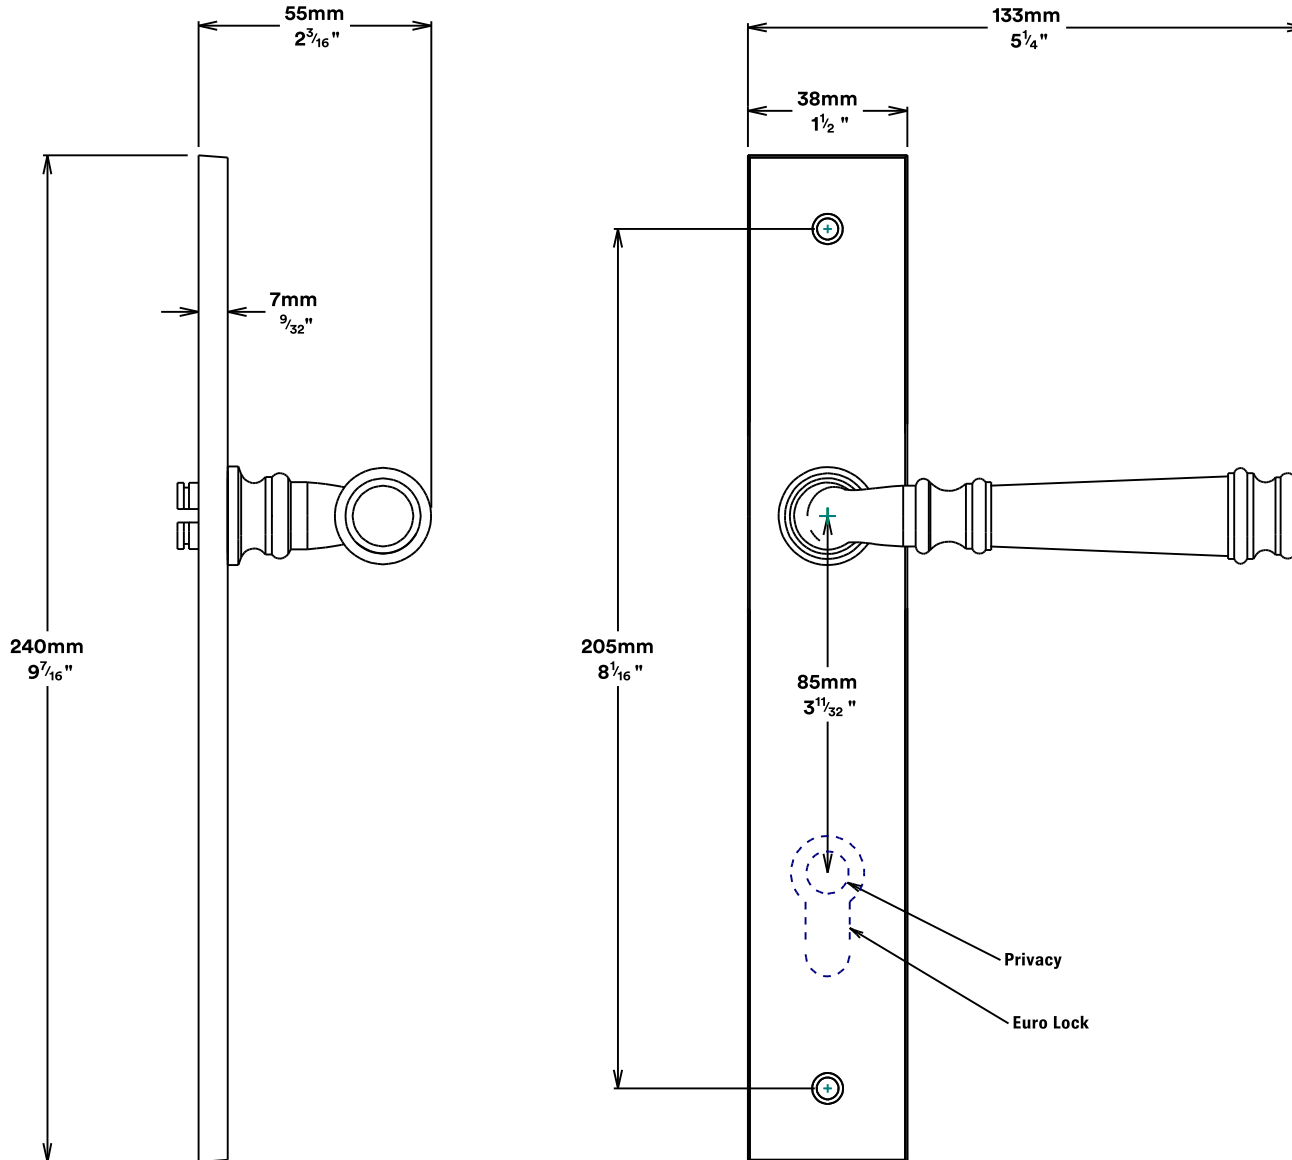

Door Lever Verona Rectangular

iver

Euro Cylinder Key Thumb

iver

Mortice Lock Euro & Striker

Created for life.