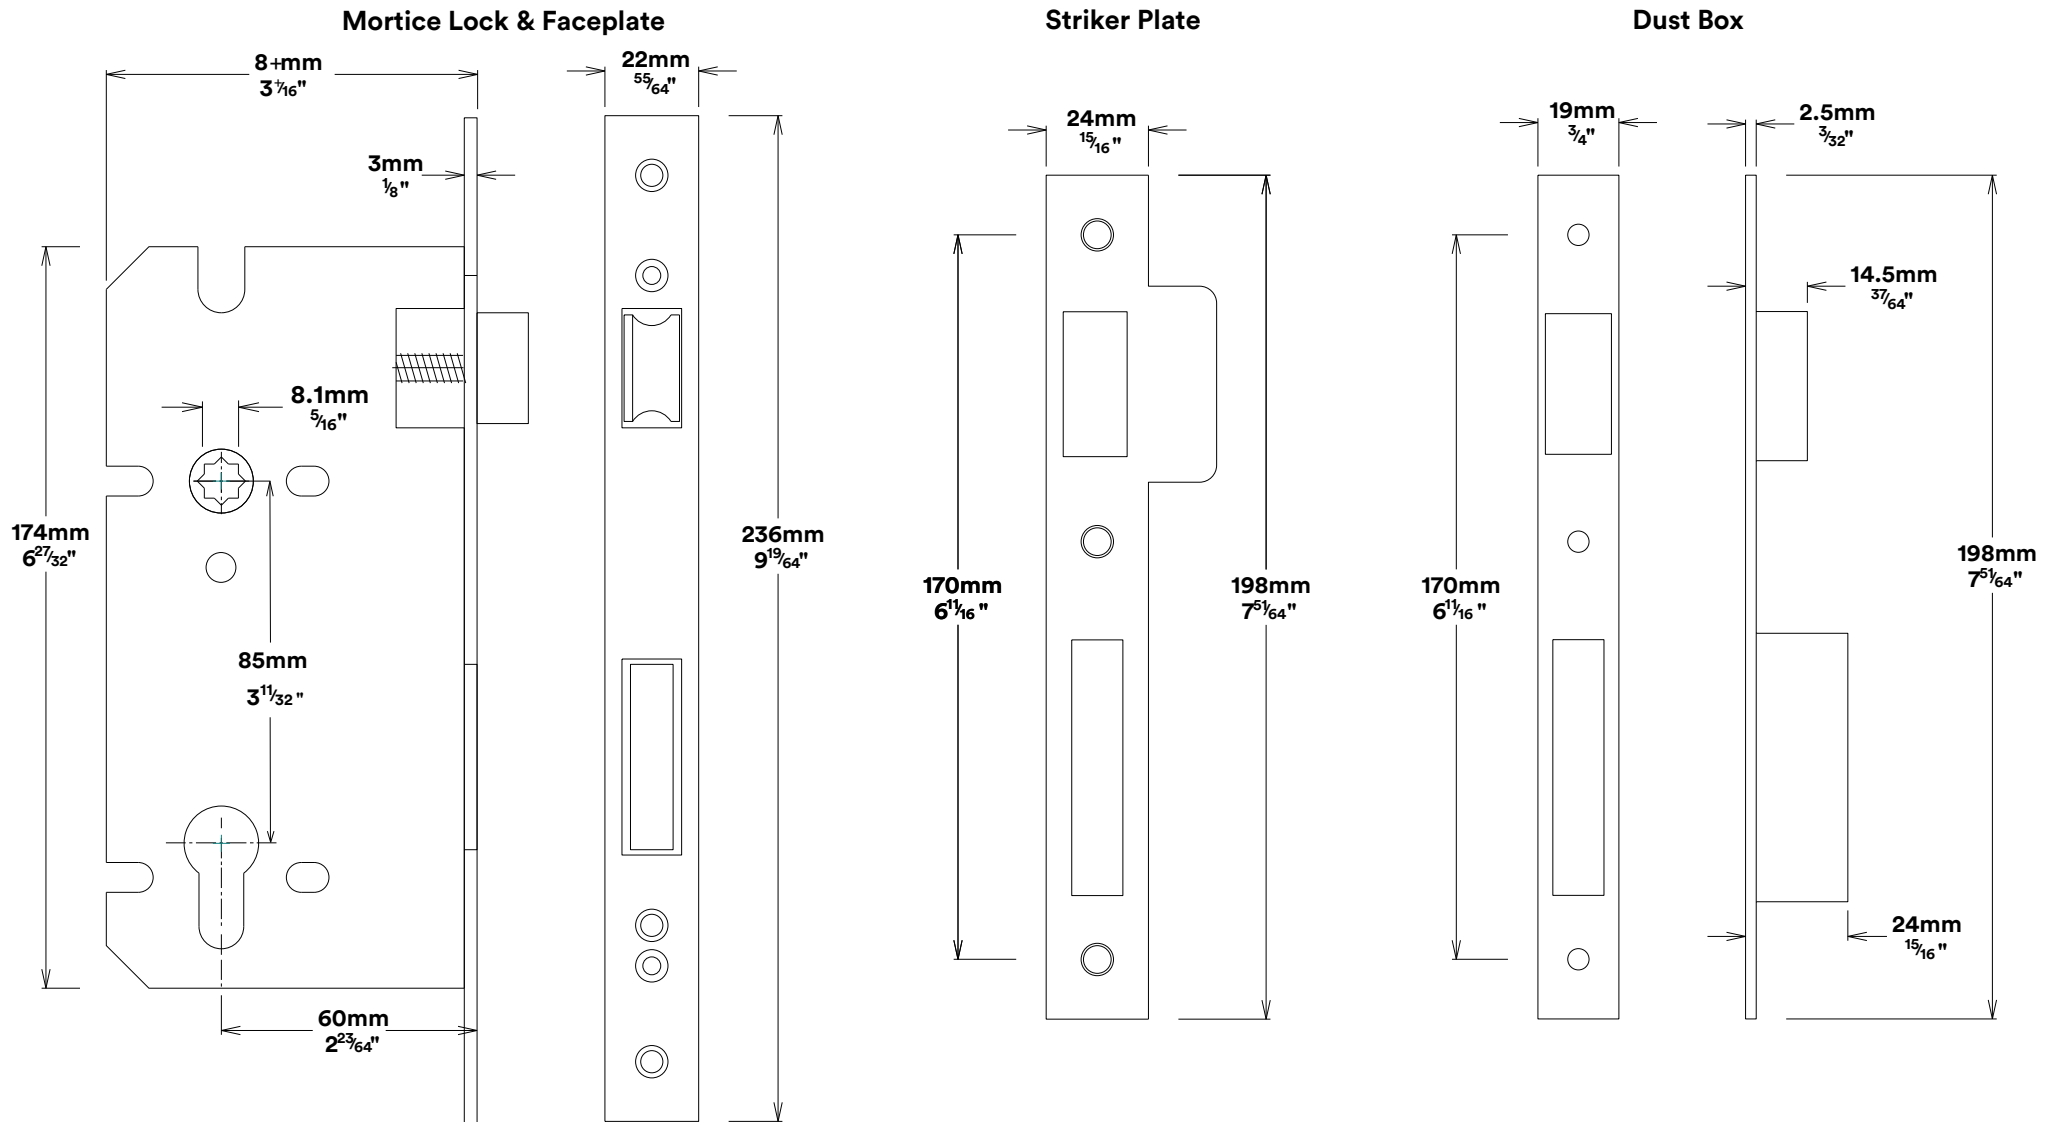

Door Lever Verona Rectangular

iver

Euro Cylinder Key Thumb

iver

Mortice Lock Euro & Striker

Created for life.