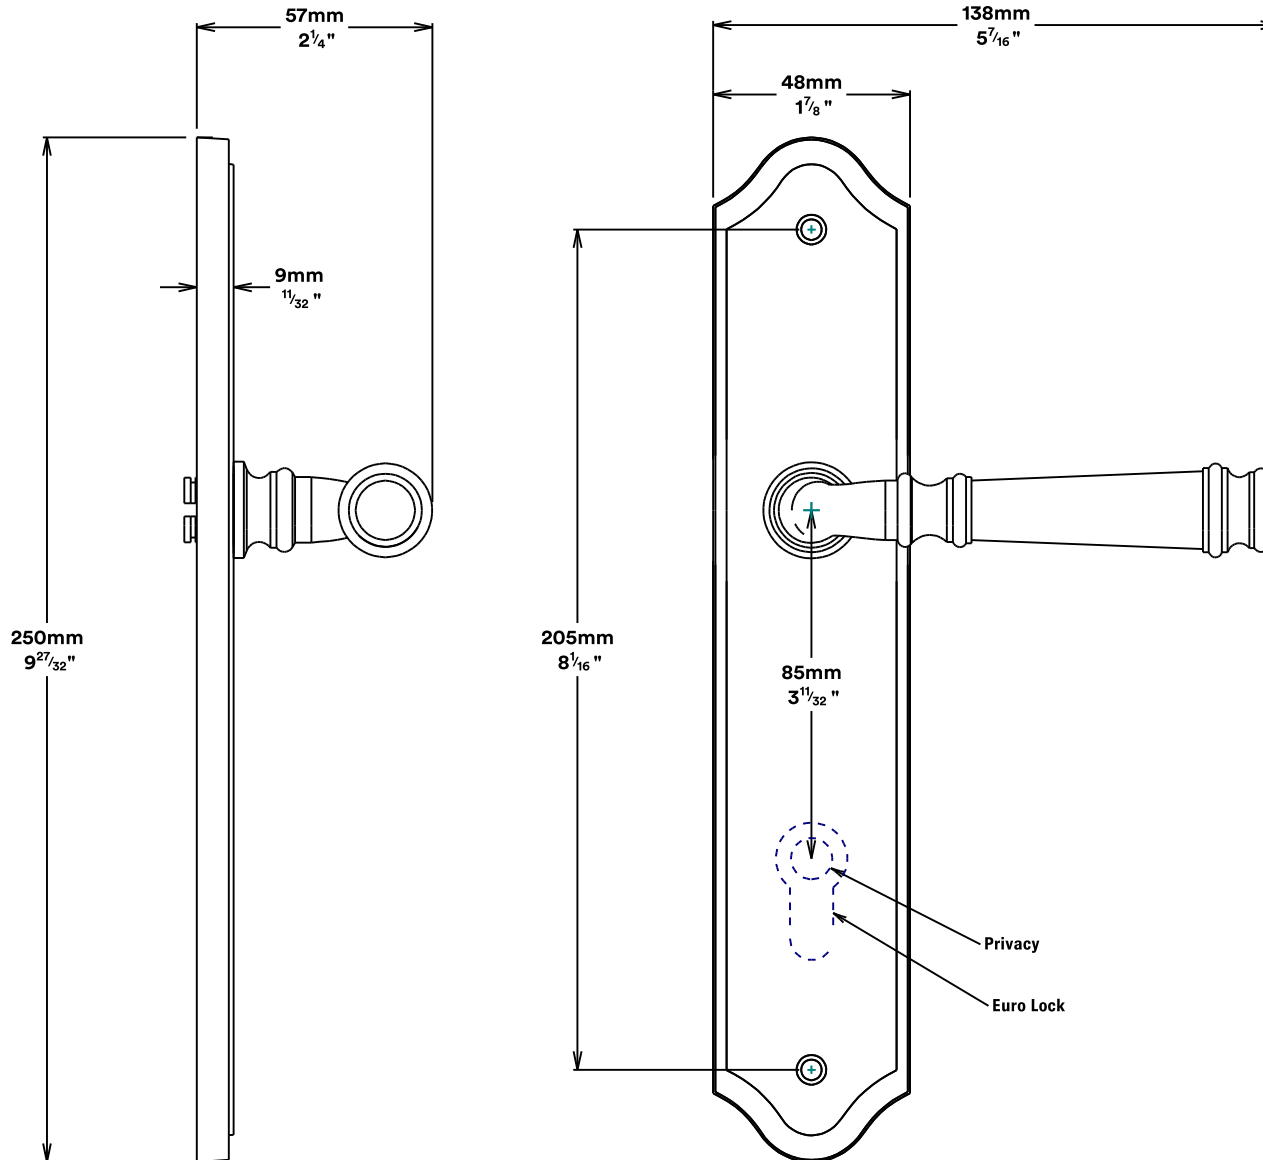

# Door Lever Verona Shouldered

# Euro Cylinder Key Thumb