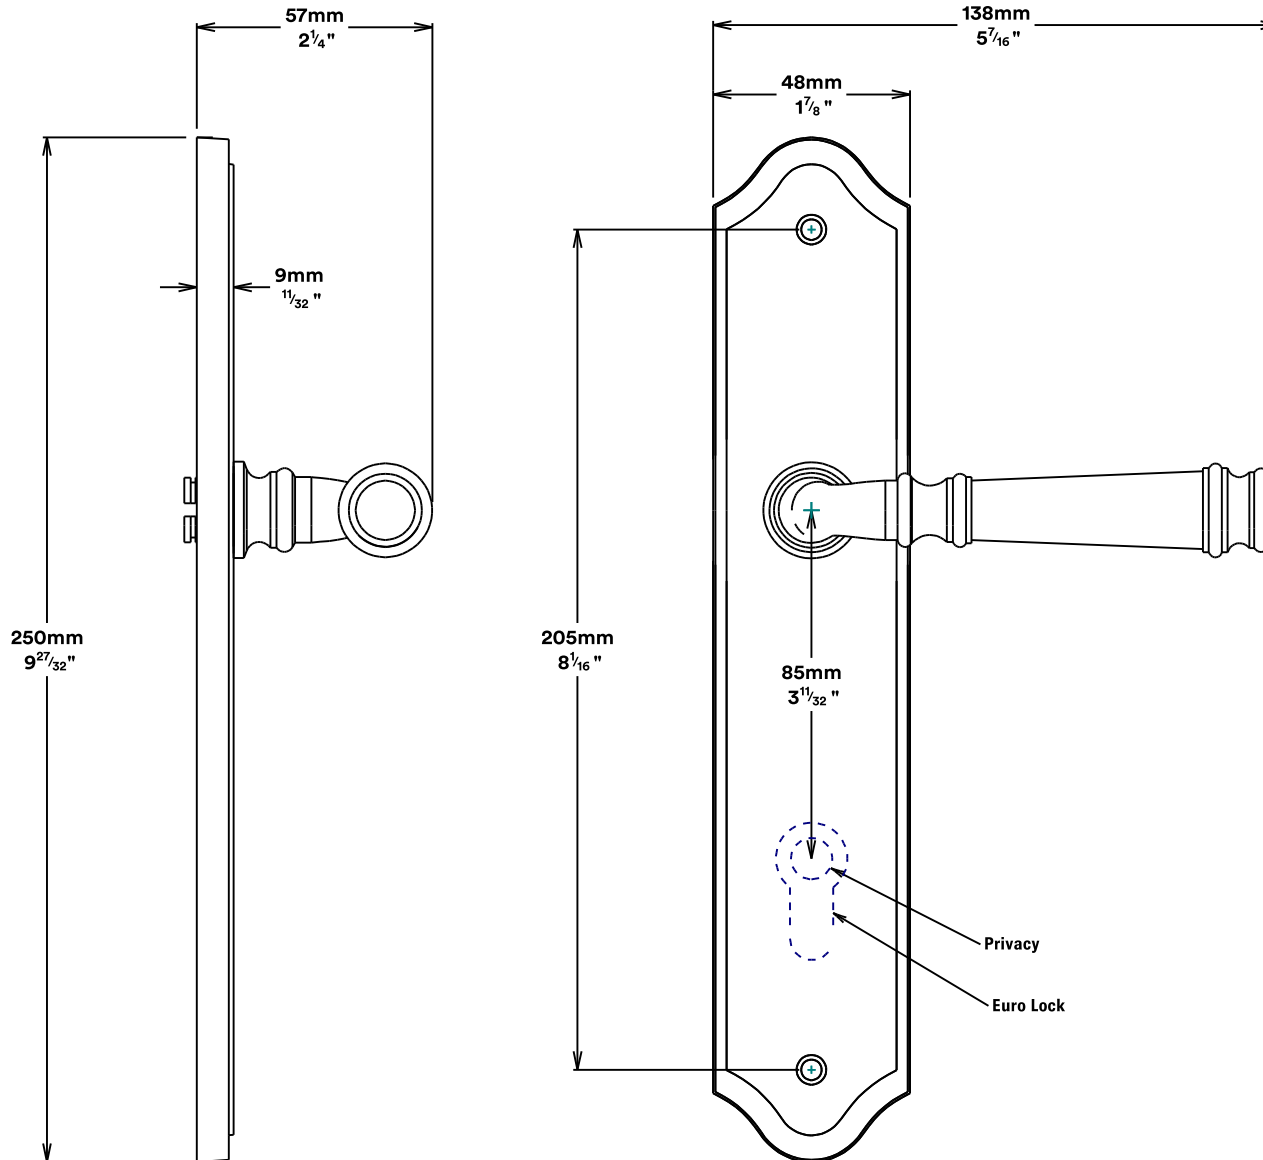

Door Lever Verona Shouldered

iver

Privacy Adaptor

iver

Tube Latch Split Cam & 'T' Striker

Dust Box & Striker

Tube Latch & Faceplate

Privacy Bolt & Striker

Dust Box & Striker

Privacy Bolt & Faceplate

Created for life.