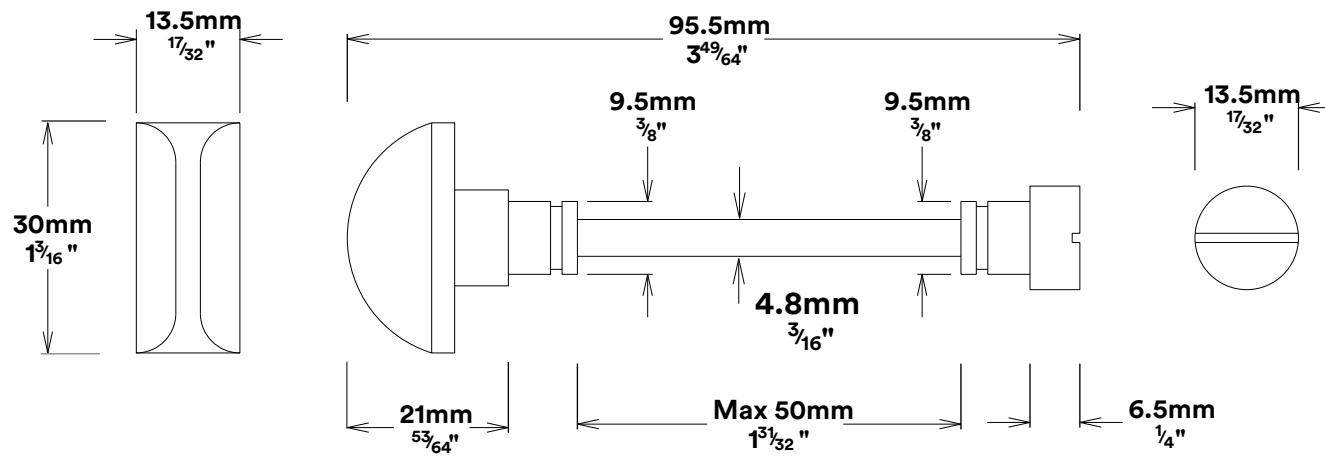

Door Lever Verona Shouldered

iver

Privacy Adaptor

iver

Tube Latch Split Cam & 'T' Striker

Dust Box & Striker

Tube Latch & Faceplate

Privacy Bolt & Striker