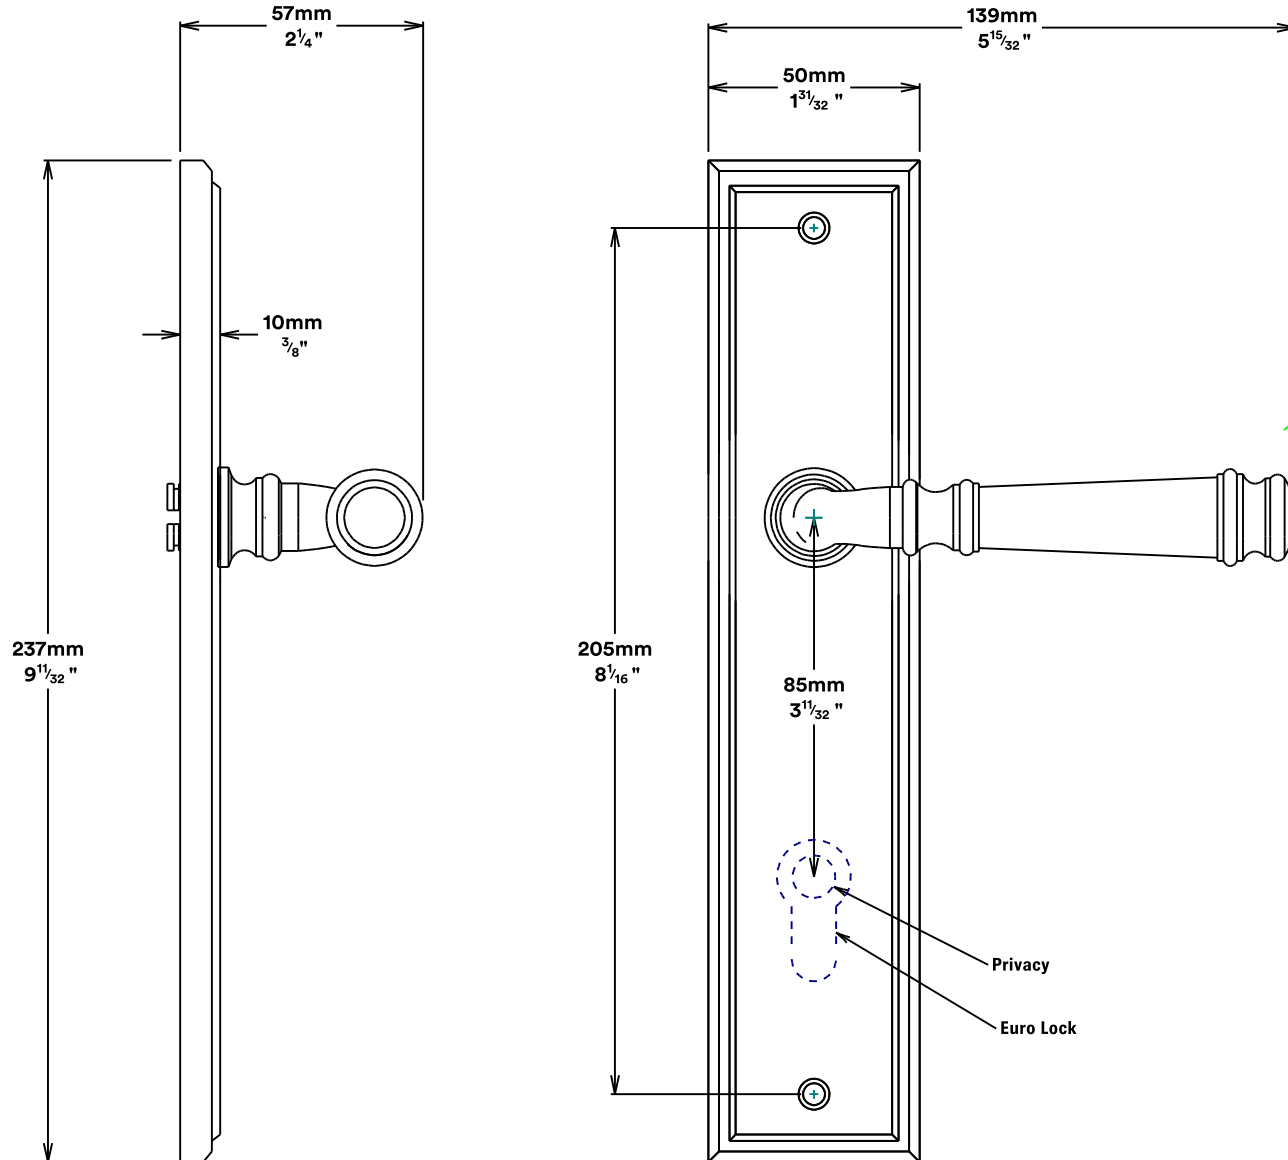

Door Lever Verona Stepped

iver

Euro Cylinder Key Key

iver

Mortice Lock Euro & Striker

Created for life.