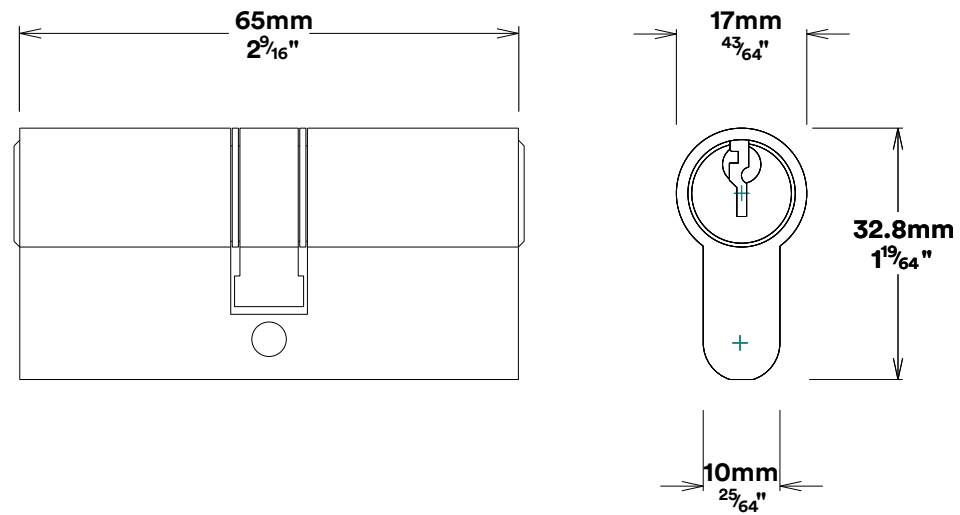

Door Lever Verona Stepped

iver

Euro Cylinder Key Key

iver

Mortice Lock Euro & Striker

Created for life.