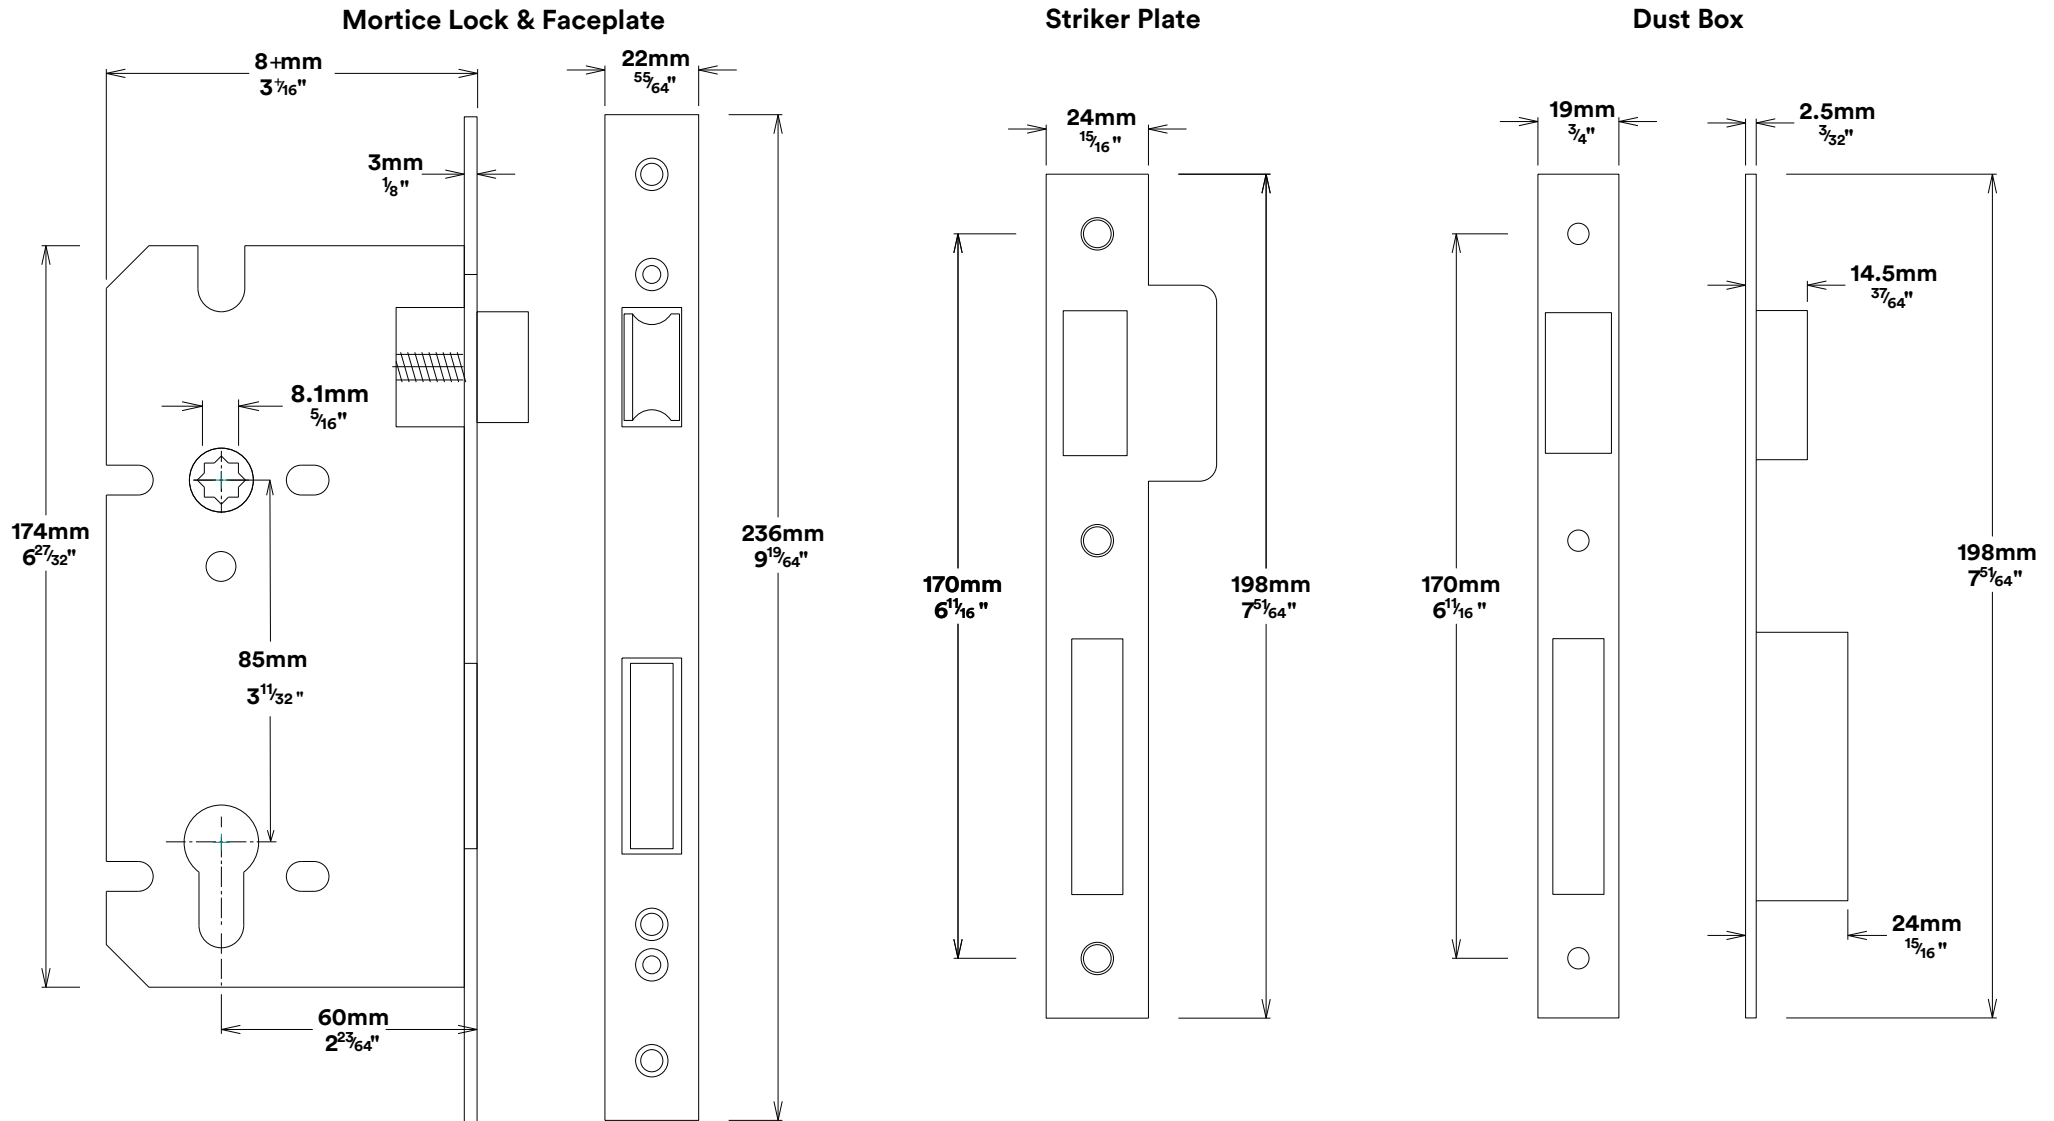

Door Lever Verona Stepped

iver

Euro Cylinder Key Key

iver

Mortice Lock Euro & Striker

Created for life.