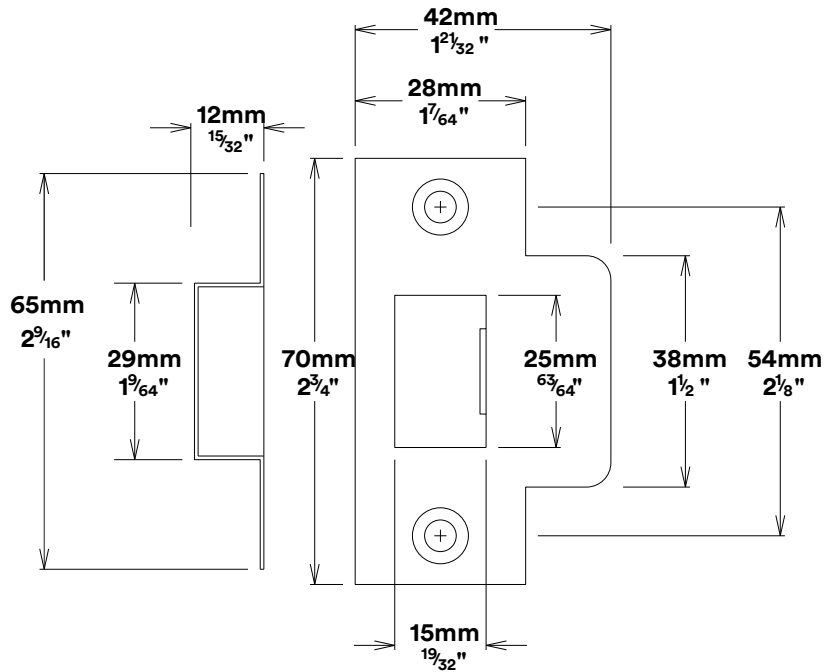

Door Lever Verona Stepped

iver

Privacy Adaptor

iver

Created for life.

Tube Latch Split Cam & 'T' Striker

Dust Box & Striker

Tube Latch & Faceplate