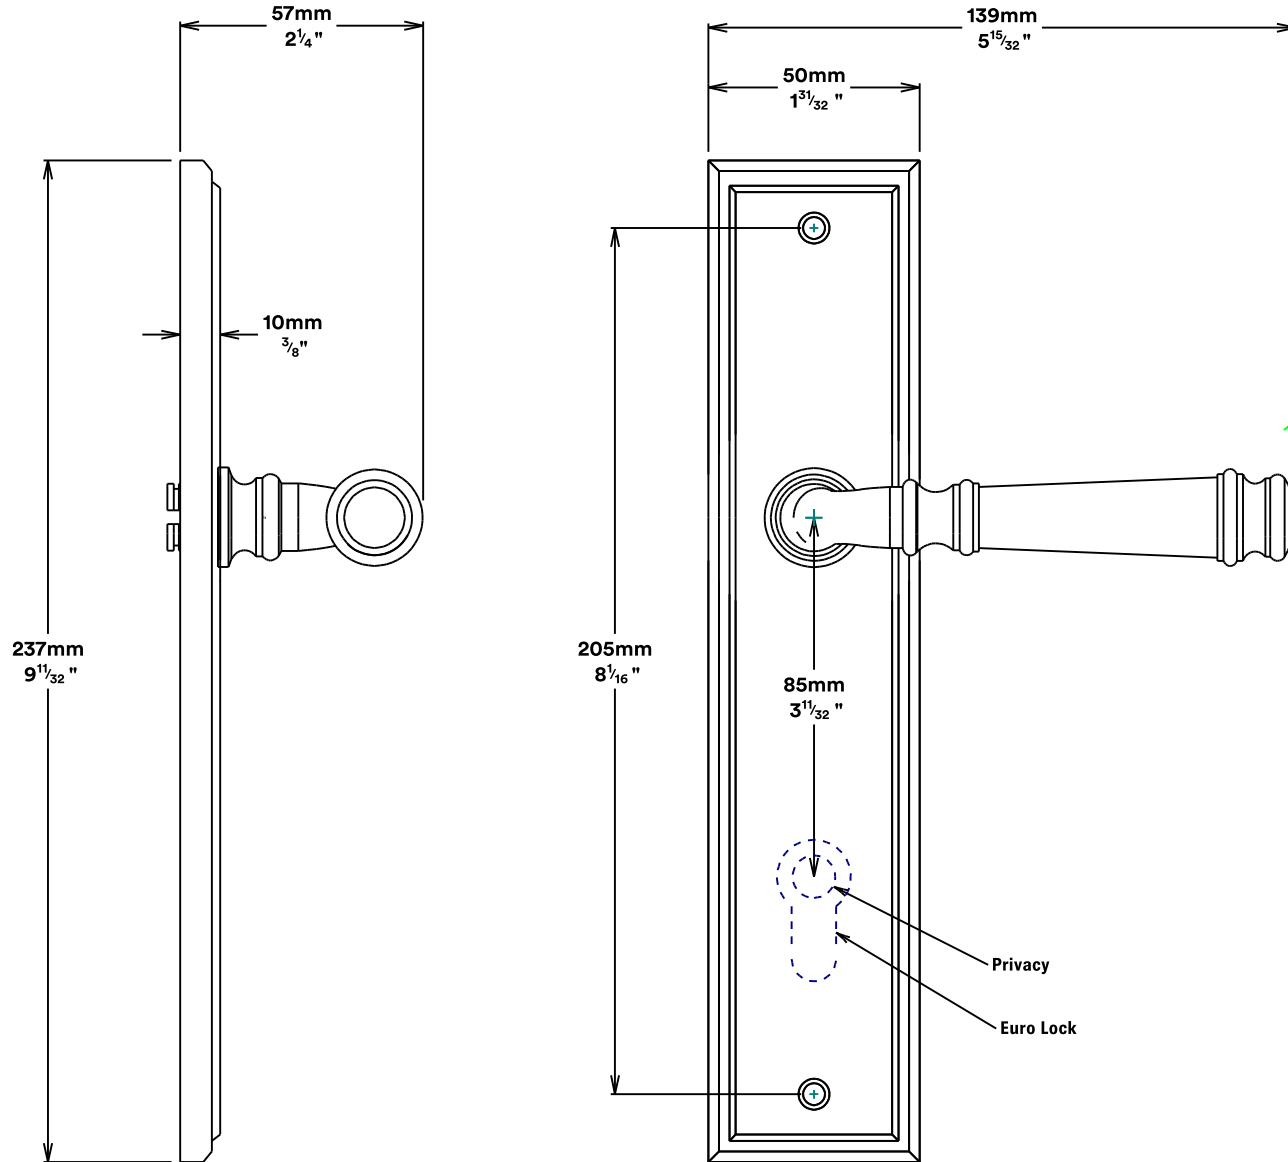

Door Lever Verona Stepped

iver

Privacy Adaptor

iver

Created for life.

Tube Latch Split Cam & 'T' Striker

Dust Box & Striker

Tube Latch & Faceplate

Privacy Bolt & Striker

Dust Box & Striker

Privacy Bolt & Faceplate

Created for life.