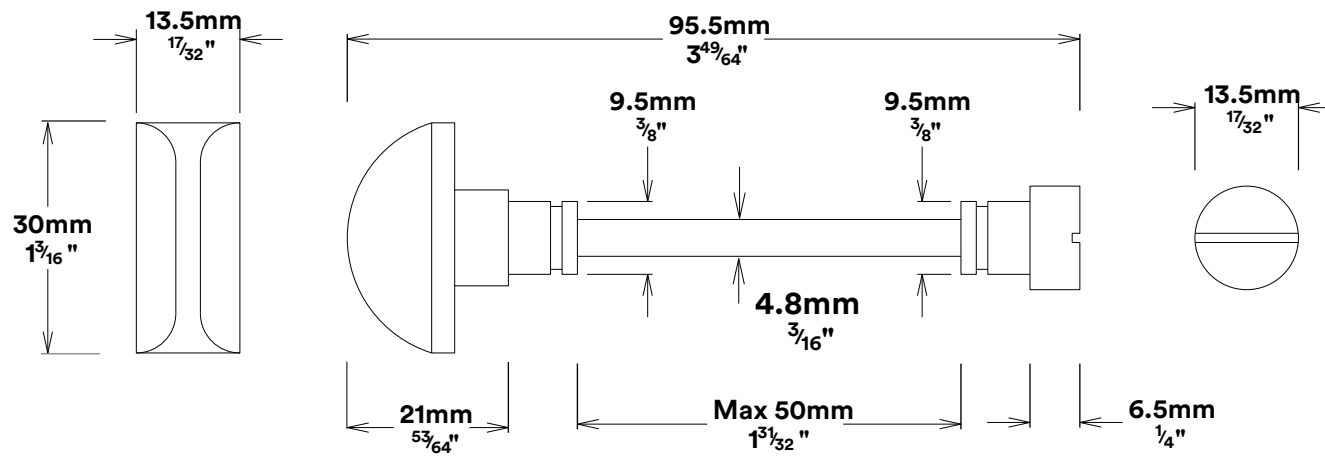

Door Lever Verona Stepped

iver

Privacy Adaptor

iver

Created for life.

Tube Latch Split Cam & 'T' Striker

Dust Box & Striker

Tube Latch & Faceplate