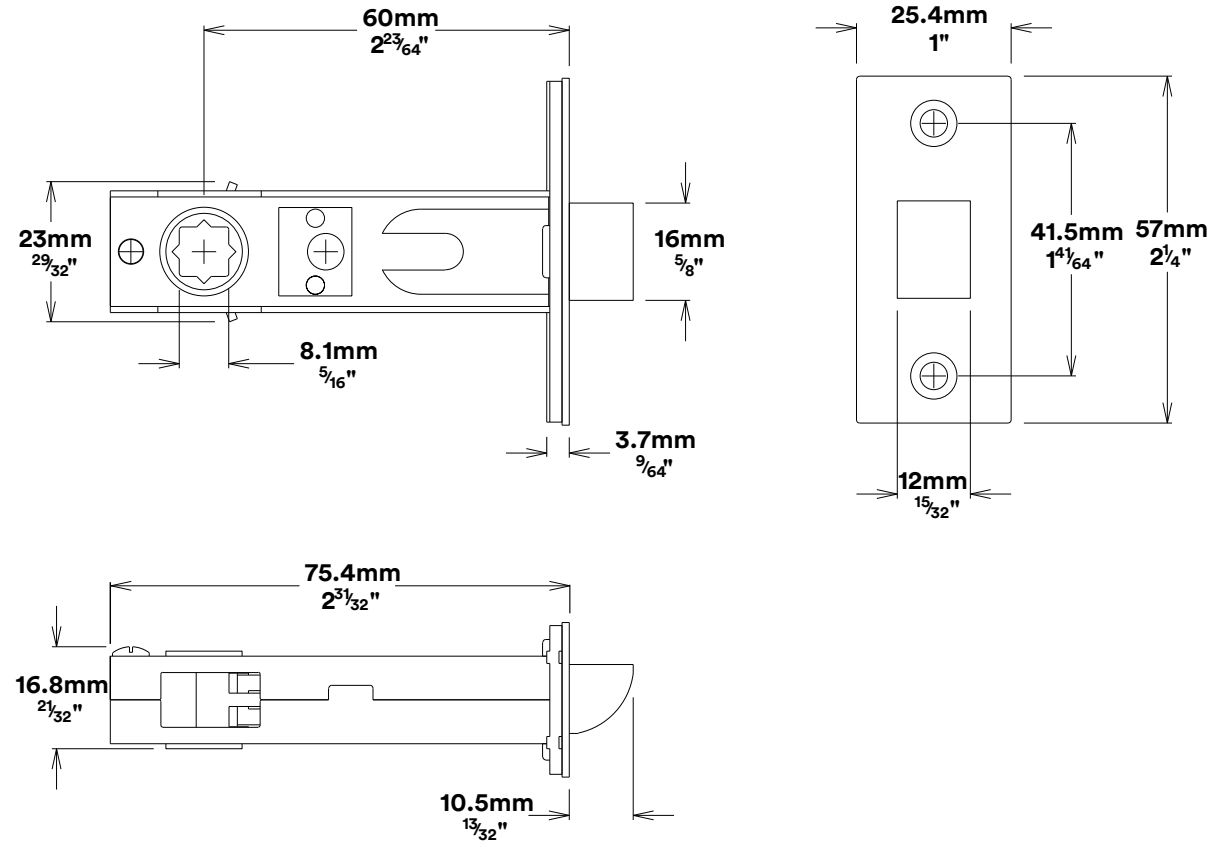

Door Lever Verona Stepped

iver

Privacy Adaptor

iver

Created for life.

Tube Latch Split Cam & 'T' Striker

Dust Box & Striker

Tube Latch & Faceplate