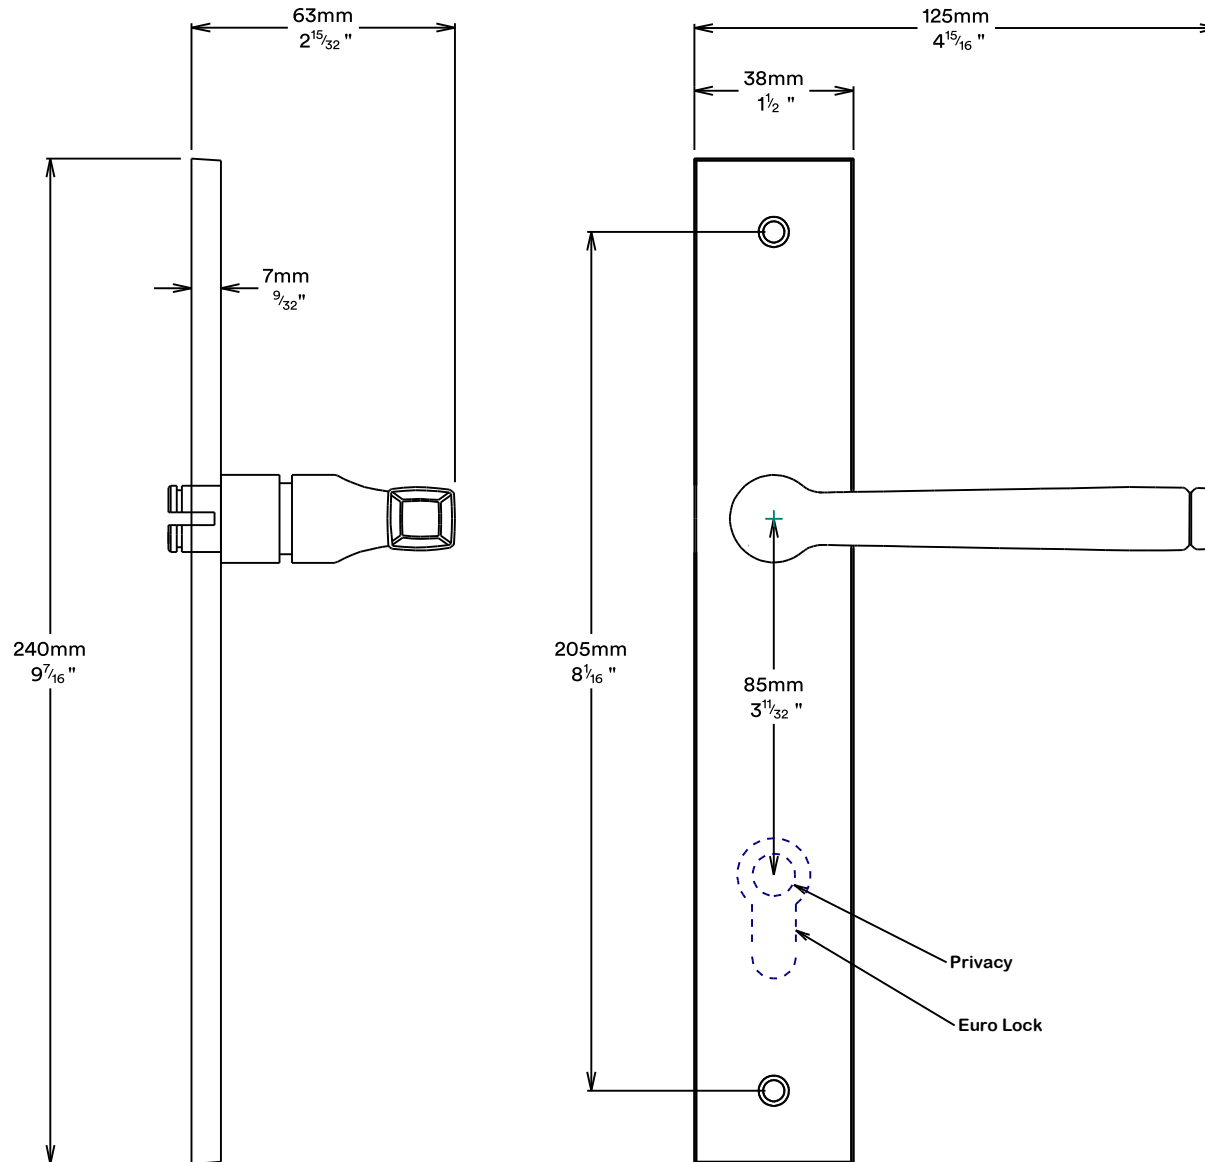

Door Lever Anncy Rectangular

iver