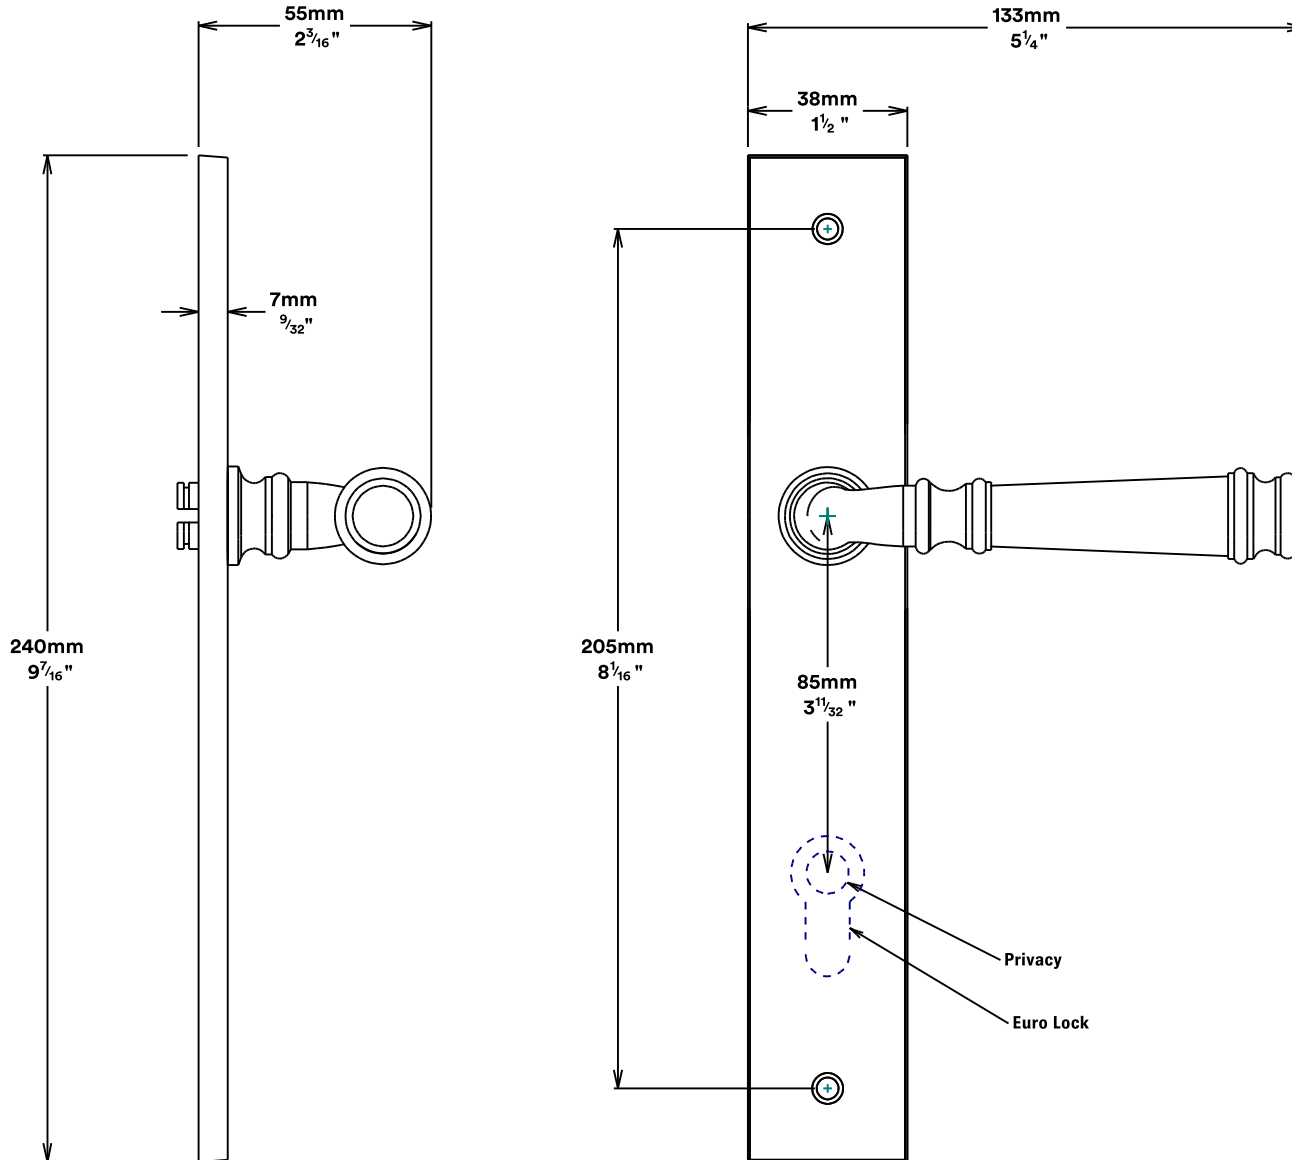

Door Lever Verona Rectangular

iver