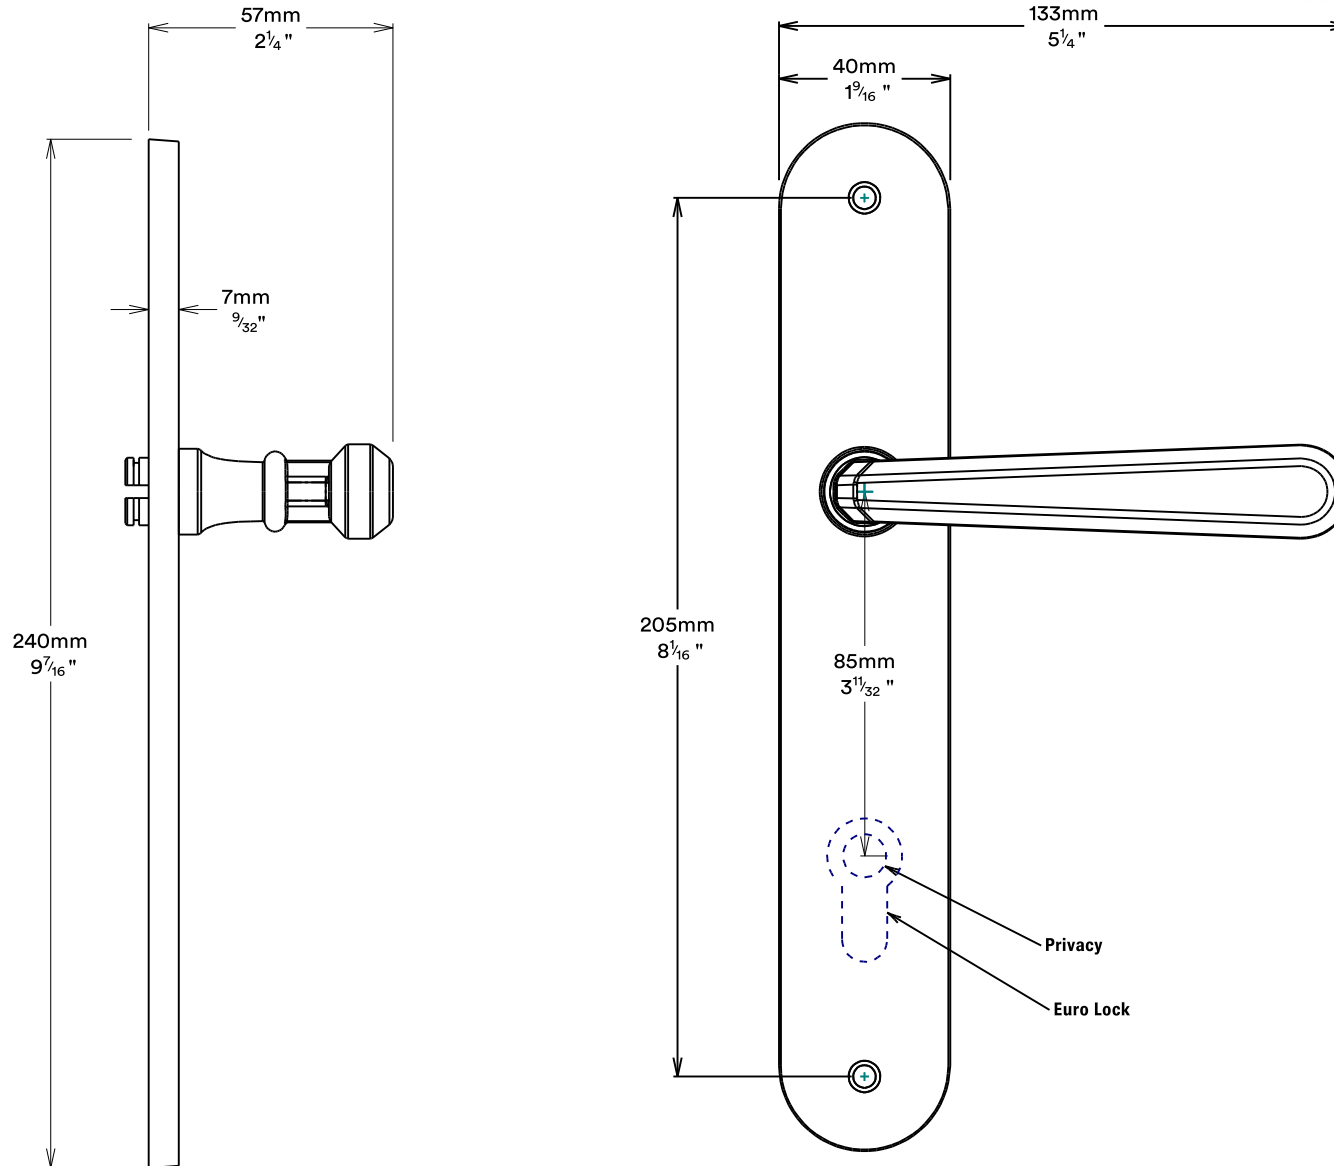

Door Lever Copenhagen Oval

iver

Euro Cylinder Key Thumb

iver

Created for life.

Mortice Lock Euro & Striker

Created for life.