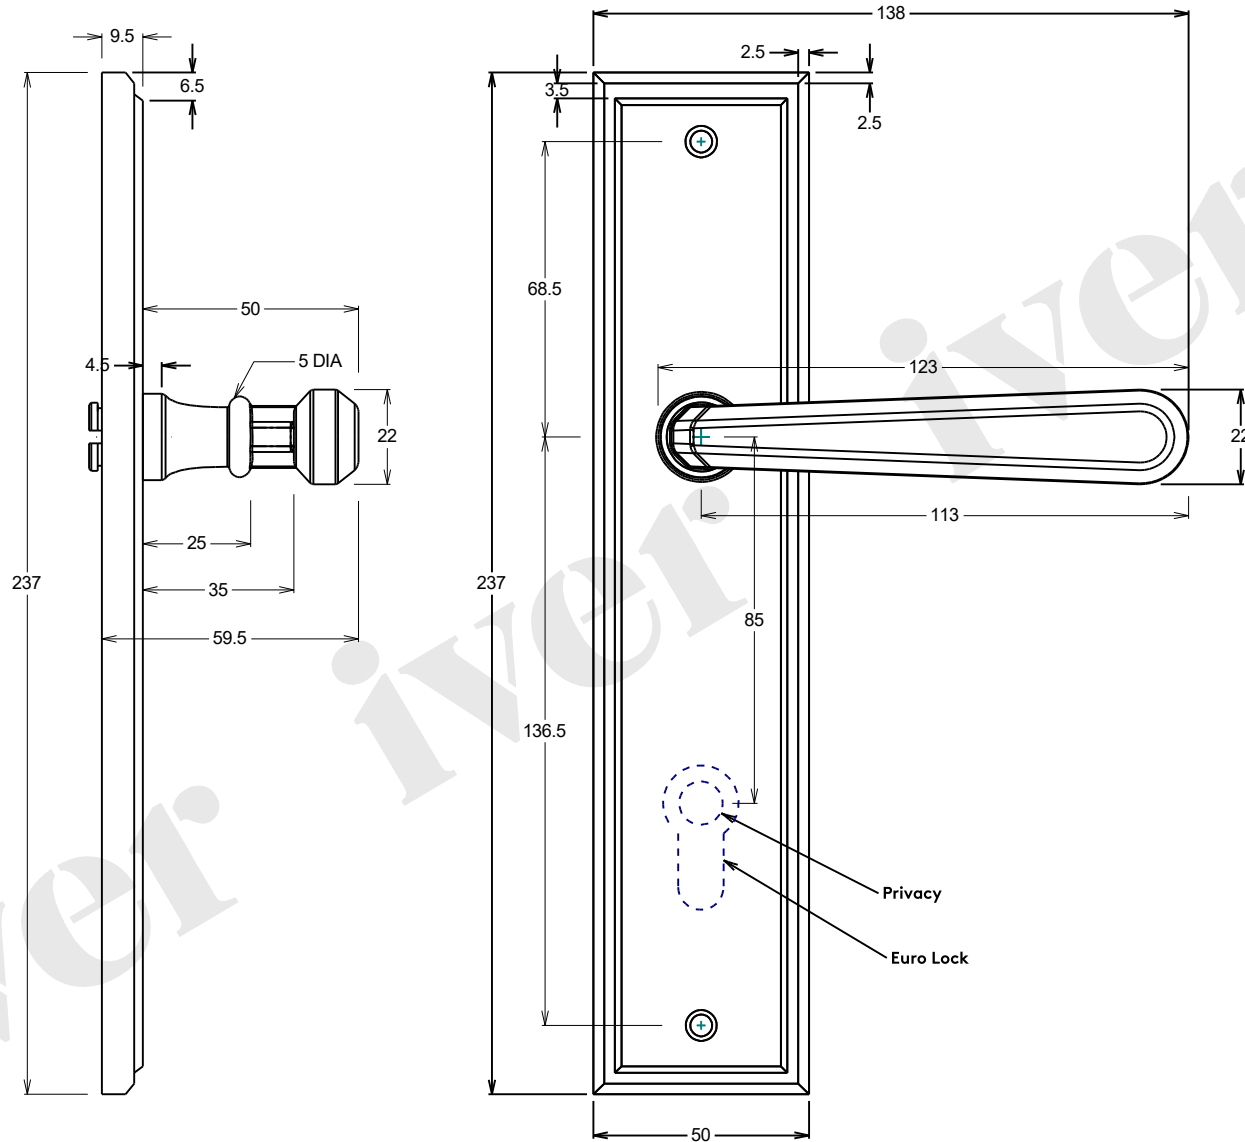

# Door Lever Copenhagen Stepped Latch/Privacy/Euro Pair H237xW50xP60mm

Date 10/12/2021 Revision B

Tolerance +/-1mm